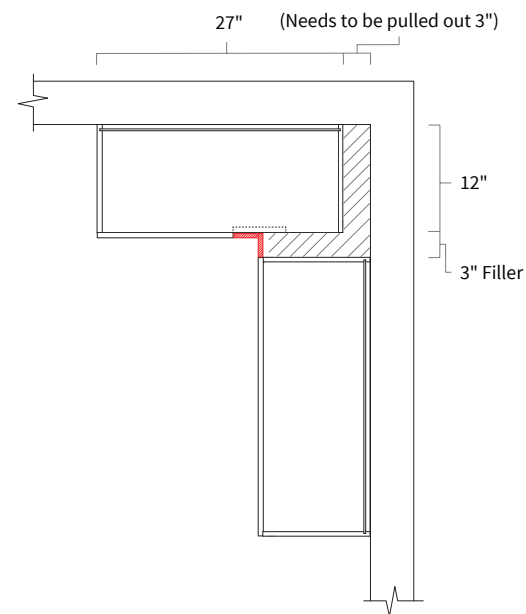

Installation Diagram