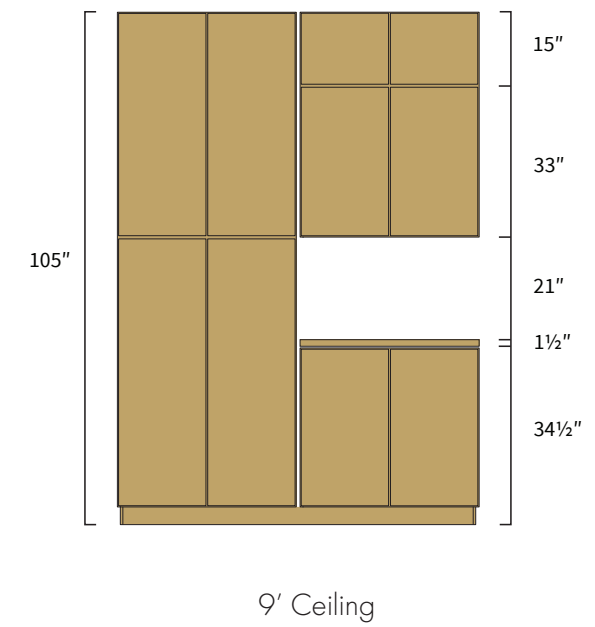

3

CABINET PLANNING

Sit-On-Counter Cabinet for 8' Ceiling

- Use any 18"H wall cabinets as the sit-on-counter cabinet
- 24", 27", 33" wide cabinets can be upgraded to lift-up door
- Add finished end panels on the sides for seamless integration