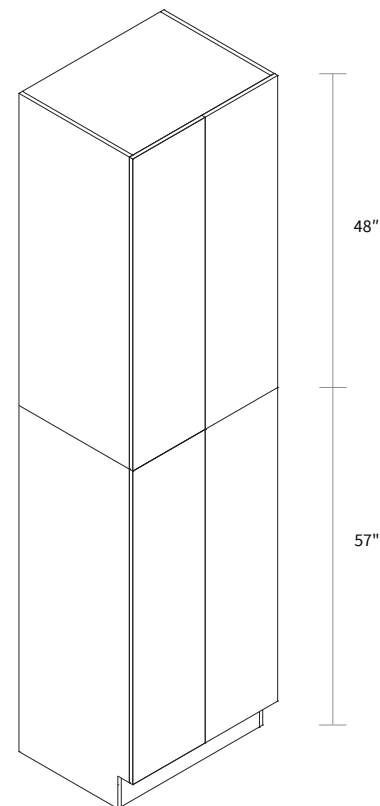

Wall Pantry Double Door 24" Wide

| Item Code | Dimension |
|-----------|--------------------|
| WP2493 | 24"W x 93"H x 24"D |

Features

- Four doors
- Five shelves
- Toe kick box is separated from the cabinet box

Wall Pantry Double Door 30" Wide

| Item Code | Dimension |
|-----------|--------------------|
| WP3093 | 30"W x 93"H x 24"D |

Features

- Four doors
- Five shelves
- Toe kick box is separated from the cabinet box

Wall Pantry Double Door 24" Wide

| Item Code | Dimension |
|-----------|---------------------|
| WP24105 | 24"W x 105"H x 24"D |

Features

- Four doors
- Six shelves
- Box is separated into TOP & BOTTOM two portions

Wall Pantry Double Door 30" Wide

| Item Code | Dimension |
|-----------|---------------------|
| WP30105 | 30"W x 105"H x 24"D |

Features

- Four doors
- Six shelves
- Box is separated into TOP & BOTTOM two portions