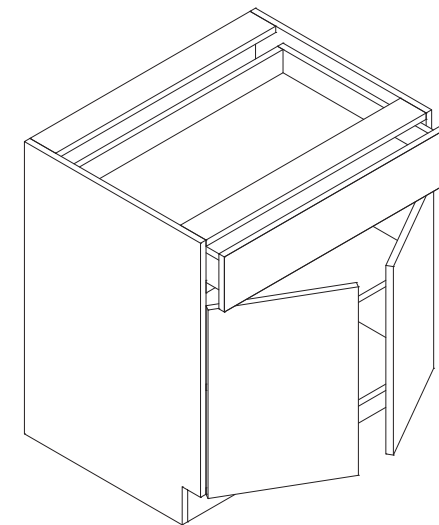

Features

- Two doors
- One drawer
- One shelf