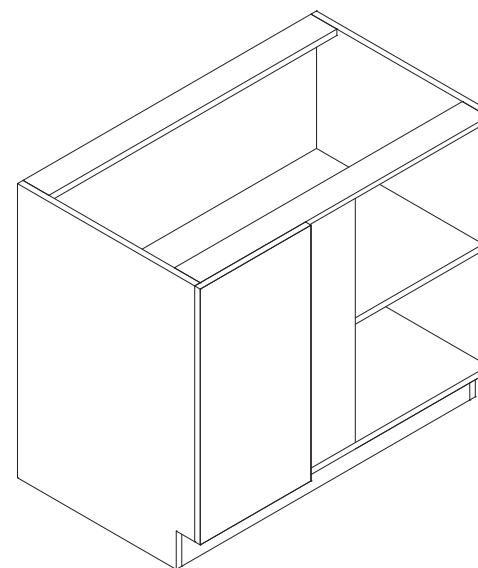

Base Blind Corner 39"

Item Code	Dimension
BBC39	39"W x 34-1/2"H x 24"D

Features

- One full height door 14-7/8" wide, 13-1/2" opening
- Hinges on the central stile
- Filler needs to be ordered separately
- One shelf