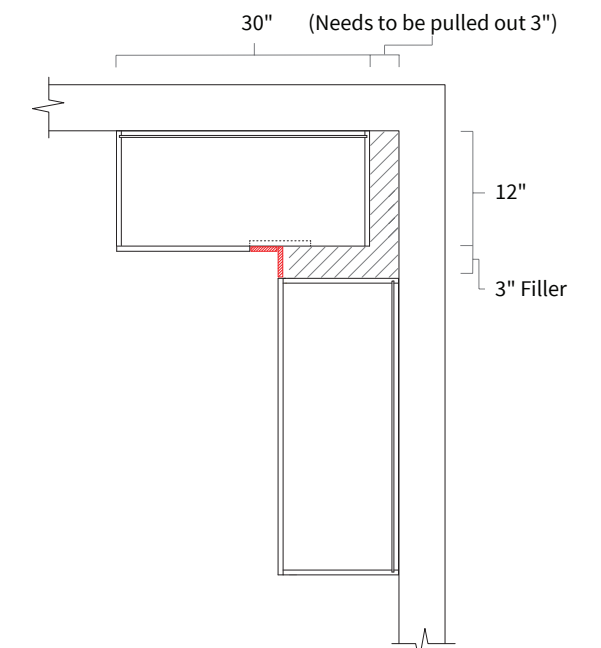

Features

- One door
- Two shelves

Wall Single Door 39" High

| Item Code | Dimension |
|-----------|--------------------|
| W0939 | 9"W x 39"H x 12"D |
| W1239 | 12"W x 39"H x 12"D |
| W1539 | 15"W x 39"H x 12"D |
| W1839 | 18"W x 39"H x 12"D |
| W2139 | 21"W x 39"H x 12"D |

Installation Diagram

Wall Blind Corner 30"

| Item Code | Dimension |
|-----------|--------------------|
| WBC3015 | 30"W x 15"H x 12"D |
| WBC3033* | 30"W x 33"H x 12"D |
| WBC3039** | 30"W x 39"H x 12"D |

Features

- One door 17-7/8" wide, 16-1/2" opening
- Hinges on the central stile
- Cabinet can be flipped for left/right application
- Filler needs to be ordered separately

*Two shelves

**Three shelves

Opening Dimensions

Installation Diagram

Wall Diagonal Corner 24"

| Item Code | Dimension |
|-----------|--------------------|
| WDC2415 | 24"W x 15"H x 12"D |
| WDC2433* | 24"W x 33"H x 12"D |
| WDC2439** | 24"W x 39"H x 12"D |