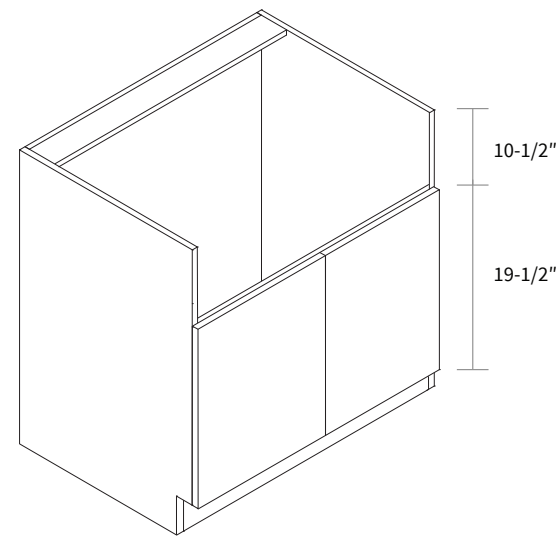

Features

- Two doors
- FSB33 Opening 31-1/2"W x 10-1/2"H
- FSB36 Opening 34-1/2"W x 10-1/2"H
- FSB39 Opening 37-1/2"W x 10-1/2"H

SBD36