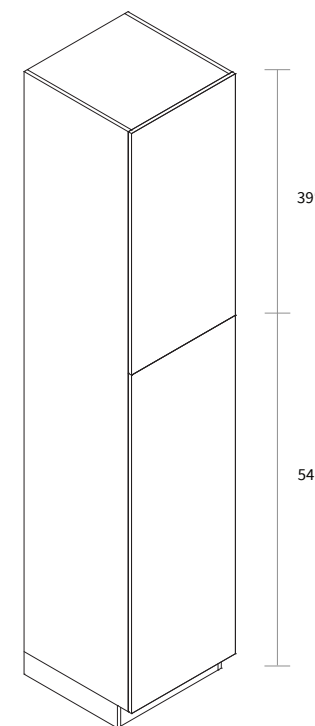

Features

- Two doors
- Finished interior and shelf
- Bottom shelf dimension: 25-9/16"W x 18"D x 3/4"H
- Opening 25-9/16"W x 15-9/16"H

Wall Open Cabinet 48" Height

| Item Code | Dimension |
|-----------|------------------------|
| WOC1248 | 12"W x 48"H x 12-7/8"D |
| WOC1548 | 15"W x 48"H x 12-7/8"D |
| WOC1848 | 18"W x 48"H x 12-7/8"D |
| WOC2148 | 21"W x 48"H x 12-7/8"D |
| WOC2448 | 24"W x 48"H x 12-7/8"D |
| WOC2748 | 27"W x 48"H x 12-7/8"D |
| WOC3048 | 30"W x 48"H x 12-7/8"D |
| WOC3348 | 33"W x 48"H x 12-7/8"D |
| WOC3648 | 36"W x 48"H x 12-7/8"D |
| WOC3948 | 39"W x 48"H x 12-7/8"D |
| WOC4248 | 42"W x 48"H x 12-7/8"D |

Features

- Three shelves
- Finished interior and exterior

Wall Pantry Single Door 15" Wide

| Item Code | Dimension |
|-----------|--------------------|
| WP1593 | 15"W x 93"H x 24"D |

Features

- Two doors
- Five shelves
- Toe kick box is separated from the cabinet box

Wall Pantry Single Door 18" Wide

| Item Code | Dimension |
|-----------|--------------------|
| WP1893 | 18"W x 93"H x 24"D |

Features

- Two doors
- Five shelves
- Toe kick box is separated from the cabinet box

Wall Pantry Single Door 15" Wide

| Item Code | Dimension |
|-----------|---------------------|
| WP15105 | 15"W x 105"H x 24"D |

Features

- Two doors
- Six shelves
- Box is separated into TOP & BOTTOM two portions