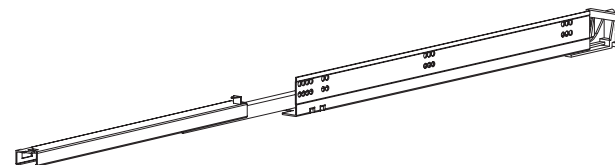

Hinge

| Item Code |
|-----------|
| BLUM |

Features

- Blum Blumotion hinge
- Soft close
- 3D adjustment

Slides

| Item Code |
|-----------|
| BLUM21 |
| BLUM24 |

Features

- Blum Blumotion slide
- Undermount
- 3D adjustment
- Soft close