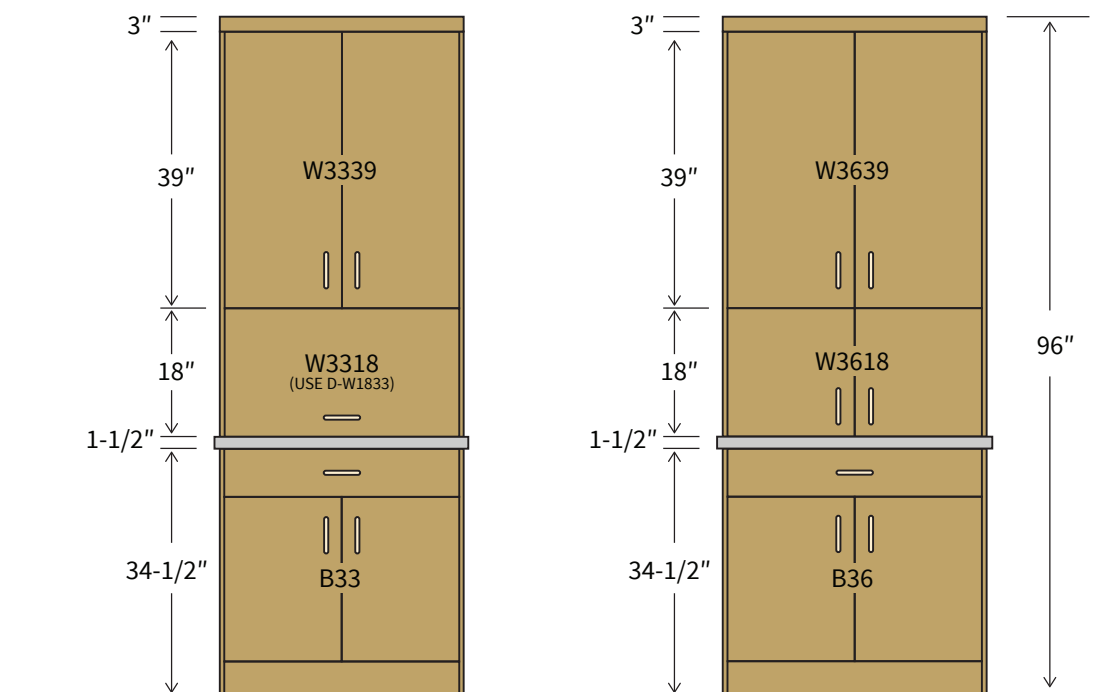

3

CABINET PLANNING

Sit-On-Counter Cabinet for 8' Ceiling

- Use any 18"H wall cabinets as the sit-on-counter cabinet
- 24", 27", 33" wide cabinets can be upgraded to lift-up door
- Add finished end panels on the sides for seamless integration