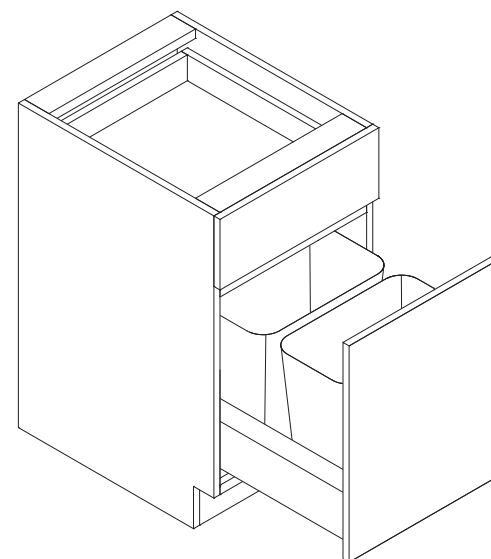

Features

- One drawer
- Double trash bins