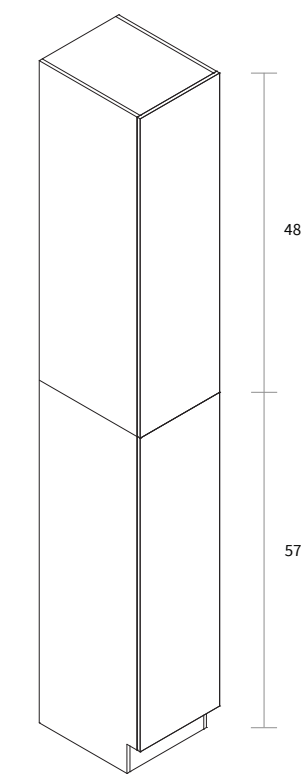

Features

- Two doors
- Finished interior and shelf
- Bottom shelf dimension: 25-9/16"W x 18"D x 3/4"H
- Opening 25-9/16"W x 15-9/16"H

Wall Open Cabinet 48" Height

| Item Code | Dimension |
|-----------|------------------------|
| WOC1248 | 12"W x 48"H x 12-7/8"D |
| WOC1548 | 15"W x 48"H x 12-7/8"D |
| WOC1848 | 18"W x 48"H x 12-7/8"D |
| WOC2148 | 21"W x 48"H x 12-7/8"D |
| WOC2448 | 24"W x 48"H x 12-7/8"D |
| WOC2748 | 27"W x 48"H x 12-7/8"D |
| WOC3048 | 30"W x 48"H x 12-7/8"D |
| WOC3348 | 33"W x 48"H x 12-7/8"D |
| WOC3648 | 36"W x 48"H x 12-7/8"D |
| WOC3948 | 39"W x 48"H x 12-7/8"D |
| WOC4248 | 42"W x 48"H x 12-7/8"D |

Wall Pantry Single Door 18" Wide

| Item Code | Dimension |
|-----------|--------------------|
| WP1893 | 18"W x 93"H x 24"D |

Features

- Two doors
- Five shelves
- Toe kick box is separated from the cabinet box

Wall Pantry Single Door 15" Wide

| Item Code | Dimension |
|-----------|---------------------|
| WP15105 | 15"W x 105"H x 24"D |

Features

- Two doors
- Six shelves
- Box is separated into TOP & BOTTOM two portions

Wall Pantry Single Door 18" Wide

| Item Code | Dimension |
|-----------|---------------------|
| WP18105 | 18"W x 105"H x 24"D |

Features

- Two doors
- Six shelves
- Box is separated into TOP & BOTTOM two portions