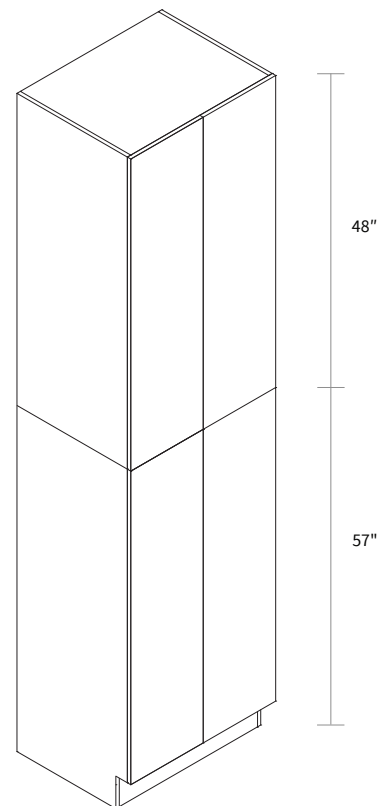

Wall Pantry Double Door 24" Wide

| Item Code | Dimension |
|-----------|---------------------|
| WP24105 | 24"W x 105"H x 24"D |

Features

- Four doors
- Six shelves
- Box is separated into TOP & BOTTOM two portions

Wall Pantry Double Door 30" Wide

| Item Code | Dimension |
|-----------|---------------------|
| WP30105 | 30"W x 105"H x 24"D |

Features

- Four doors
- Six shelves
- Box is separated into TOP & BOTTOM two portions

Wall Pantry Double Door 36" Wide

| Item Code | Dimension |
|-----------|--------------------|
| WP3693 | 36"W x 93"H x 24"D |

Features

- Four doors
- Five shelves
- Toe kick box is separated from the cabinet box

Wall Pantry Double Door 36" Wide

| Item Code | Dimension |
|-----------|---------------------|
| WP36105 | 36"W x 105"H x 24"D |

Features

- Four doors
- Six shelves
- Box is separated into TOP & BOTTOM two portions