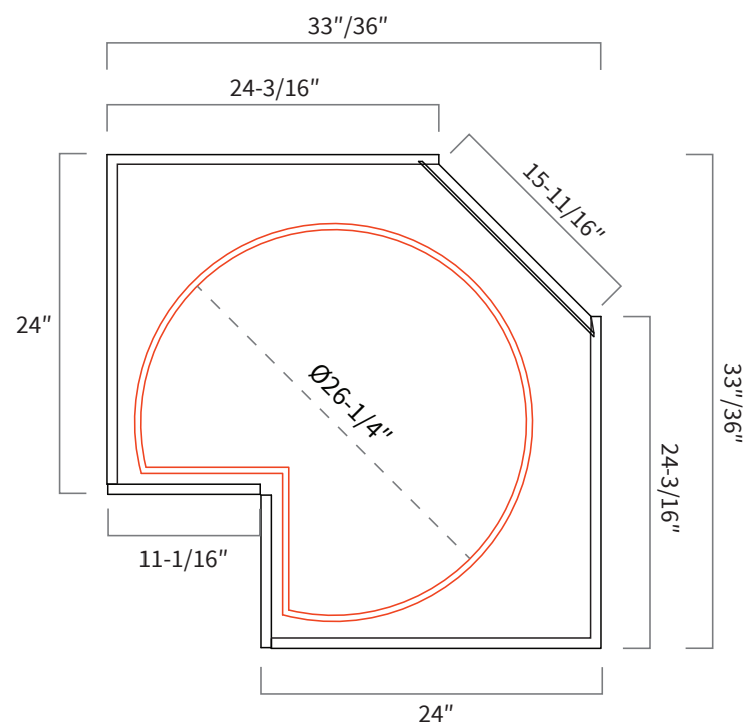

Base Lazy Susan

Item Code	Dimension
BLS33	33"W x 34-1/2"H x 24"D
BLS36	36"W x 34-1/2"H x 24"D

Features

- Full height bi-folding door
- Two wooden susan included
- Wooden susan 26-1/4" diameter
- Soft close not available