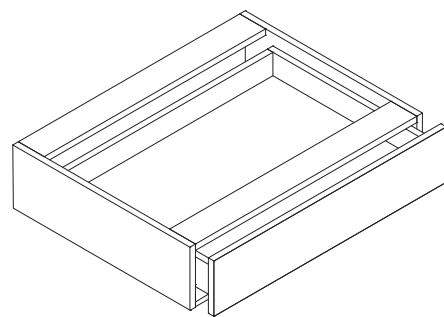

Features

- One drawer
- Drawer front 6-1/2" high

Wall Filler 3"

Item Code	Dimension
WF0336	3"W x 36"H x 3/4"D
WF0348	3"W x 48"H x 3/4"D
WF03108	3"W x 108"H x 3/4"D

Features

- Solid wood
- Finished on five sides

Wall Filler 6"

Item Code	Dimension
WF0636	6"W x 36"H x 3/4"D
WF0648	6"W x 48"H x 3/4"D
WF06108	6"W x 108"H x 3/4"D

Features

- Solid wood
- Finished on five sides

Base Filler

Item Code	Dimension
BF3	3"W x 34-1/2"H x 3/4"D
BF6	6"W x 34-1/2"H x 3/4"D

Features

- Solid wood
- Finished on five sides