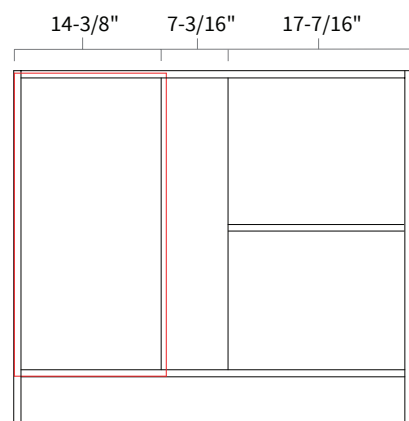

Features

- One full height door 14-7/8" wide, 13-1/2" opening
- Hinges on the central stile
- Filler needs to be ordered separately
- One shelf

Base Blind Corner 42"

| Item Code | Dimension |
|-----------|------------------------|
| BBC42 | 42"W x 34-1/2"H x 24"D |

Features

- One full height door 17-7/8" wide, 16-1/2" opening
- Hinges on the central stile
- Filler needs to be ordered separately
- One shelf

Opening Dimensions

Installation Diagram

Opening Dimensions

Installation Diagram