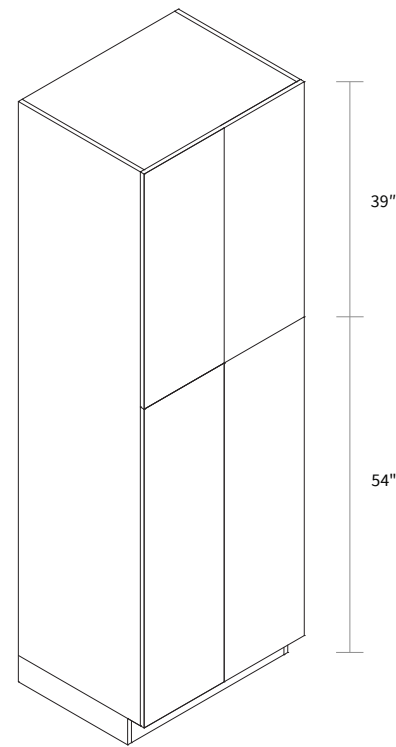

Wall Pantry Double Door 24" Wide

| Item Code | Dimension |
|-----------|---------------------|
| WP24105 | 24"W x 105"H x 24"D |

Features

- Four doors
- Six shelves
- Box is separated into TOP & BOTTOM two portions

Wall Pantry Double Door 30" Wide

| Item Code | Dimension |
|-----------|---------------------|
| WP30105 | 30"W x 105"H x 24"D |

Features

- Four doors
- Six shelves
- Box is separated into TOP & BOTTOM two portions

Wall Pantry Double Door 36" Wide

| Item Code | Dimension |
|-----------|--------------------|
| WP3693 | 36"W x 93"H x 24"D |

Features

- Four doors
- Five shelves
- Toe kick box is separated from the cabinet box

Wall Pantry Double Door 36" Wide

| Item Code | Dimension |
|-----------|---------------------|
| WP36105 | 36"W x 105"H x 24"D |

Features

- Four doors
- Six shelves
- Box is separated into TOP & BOTTOM two portions