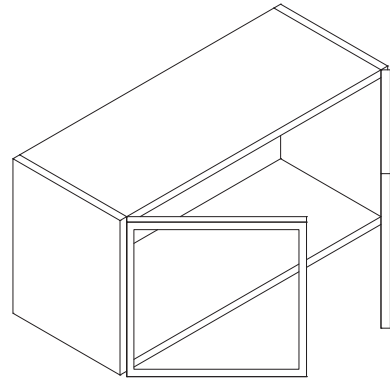

Wall Double Glass Door 30" Wide

Item Code	Dimension
MGD-W3012	30"W x 12"H x 12"D
MGD-W3018	30"W x 18"H x 12"D
MGD-W3021	30"W x 21"H x 12"D
MGD-W3024	30"W x 24"H x 12"D
MGD-W3027	30"W x 27"H x 12"D

Features

- Two doors
- No shelf
- Metal frame, can choose between Bronze or Brushed Nickel finish
- Crystal clear glass insert