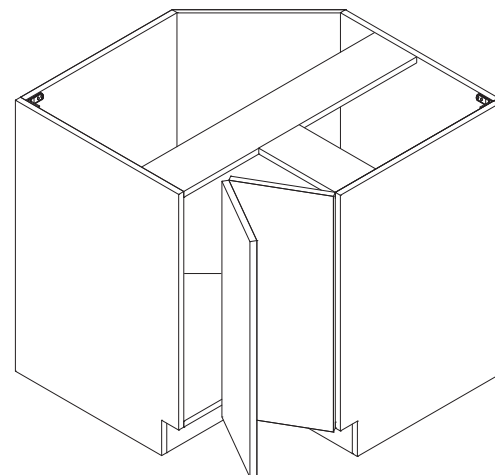

Base Lazy Susan

Item Code	Dimension
BLS33	33"W x 34-1/2"H x 24"D
BLS36	36"W x 34-1/2"H x 24"D

Features

- Full height bi-folding door
- Two wooden susan included
- Wooden susan 26-1/4" diameter
- Soft close not available