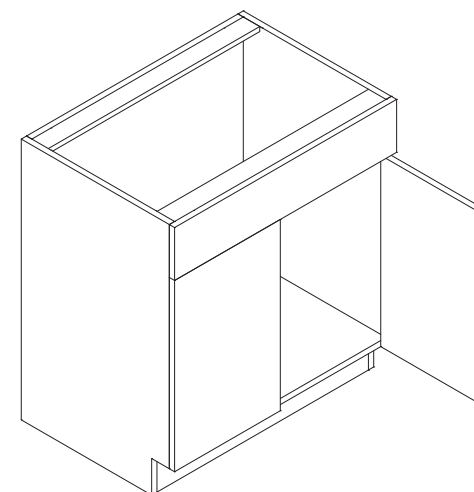

Base Vanity

Item Code	Dimension
VSB24	24"W x 34-1/2"H x 21"D
VSB30	30"W x 34-1/2"H x 21"D
VSB33	33"W x 34-1/2"H x 21"D
VSB36	36"W x 34-1/2"H x 21"D