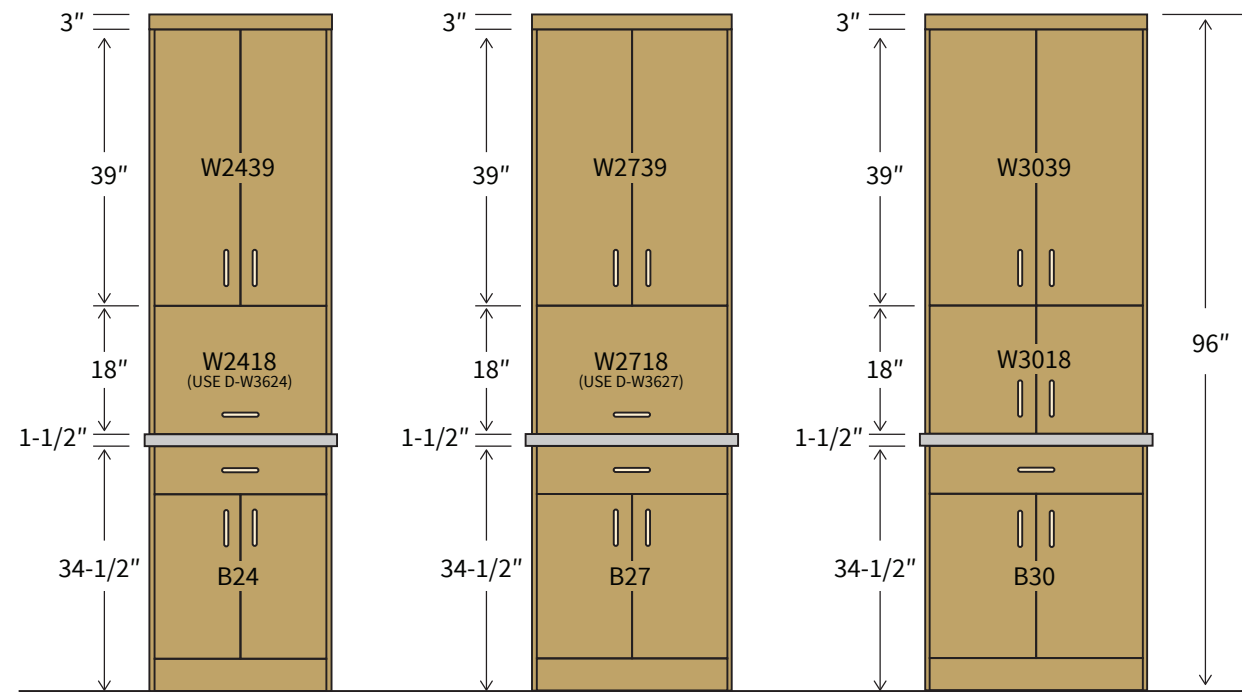

3

CABINET PLANNING

Sit-On-Counter Cabinet for 8' Ceiling

- Use any 18"H wall cabinets as the sit-on-counter cabinet
- 24", 27", 33" wide cabinets can be upgraded to lift-up door
- Add finished end panels on the sides for seamless integration