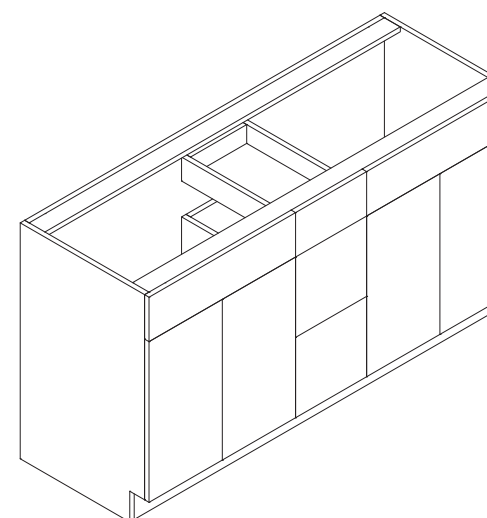

Features

- Two false drawer fronts
- Four doors
- Three drawers 12" wide

Vanity Open Cabinet

| Item Code | Dimension |
|-----------|----------------------------|
| VOC12 | 12"W x 34-1/2"H x 21-7/8"D |
| VOC15 | 15"W x 34-1/2"H x 21-7/8"D |
| VOC18 | 18"W x 34-1/2"H x 21-7/8"D |
| VOC21 | 21"W x 34-1/2"H x 21-7/8"D |