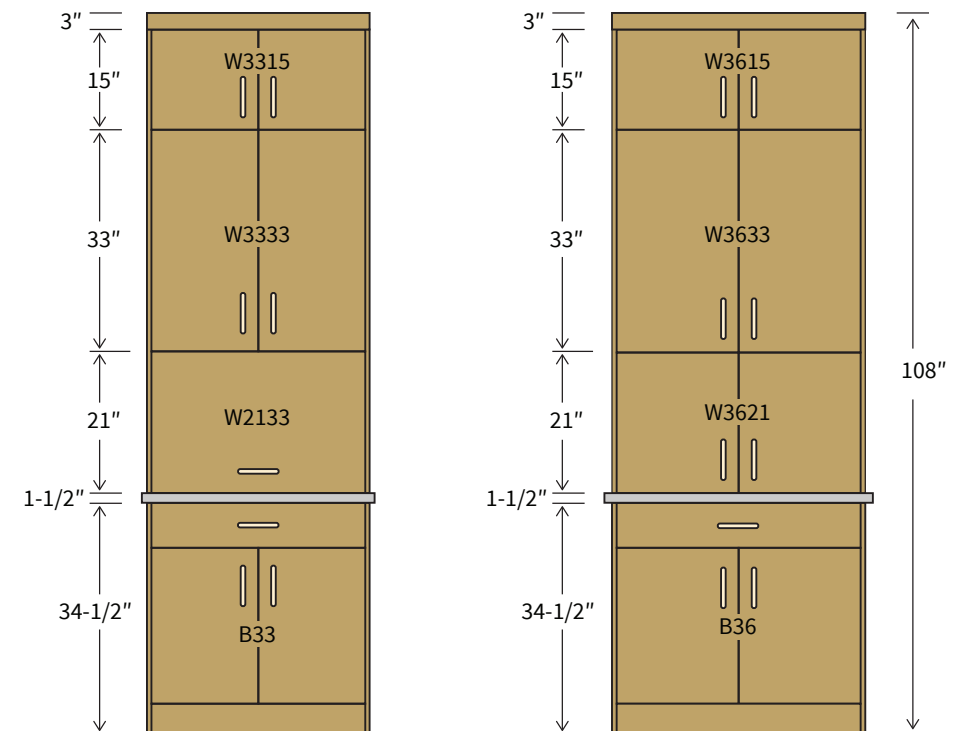

3

CABINET PLANNING

Sit-On-Counter Cabinet for 8' Ceiling

- Use any 18"H wall cabinets as the sit-on-counter cabinet
- 24", 27", 33" wide cabinets can be upgraded to lift-up door
- Add finished end panels on the sides for seamless integration

Sit-On-Counter Cabinet for 9' Ceiling

- Use any 21"H wall cabinets as the sit-on-counter cabinet
- 24", 27", 33" wide cabinets can be upgraded to lift-up doors
- Add finished end panels on the sides for seamless integration