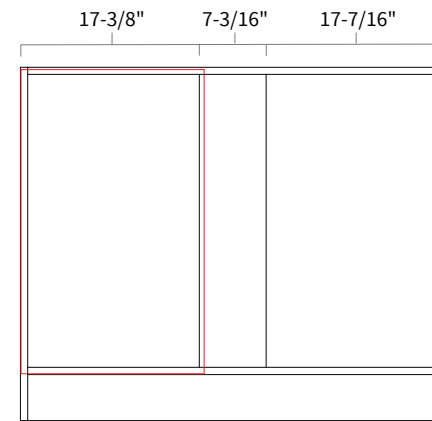

Features

- One full height door 14-7/8" wide, 13-1/2" opening
- Hinges on the central stile
- Filler needs to be ordered separately
- One shelf

Base Blind Corner 42"

| Item Code | Dimension |
|-----------|------------------------|
| BBC42 | 42"W x 34-1/2"H x 24"D |

Features

- One full height door 17-7/8" wide, 16-1/2" opening
- Hinges on the central stile
- Filler needs to be ordered separately
- One shelf

Opening Dimensions

Installation Diagram

Opening Dimensions

Installation Diagram