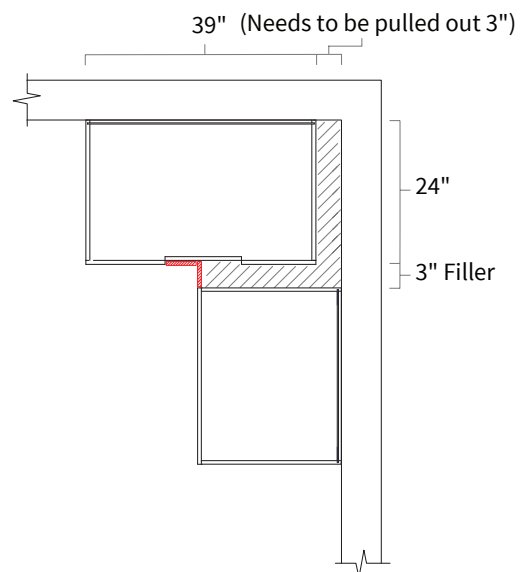

Features

- Two doors
- FSB33 Opening 31-1/2"W x 10-1/2"H
- FSB36 Opening 34-1/2"W x 10-1/2"H
- FSB39 Opening 37-1/2"W x 10-1/2"H

SBD36

SBD42

Base Blind Corner 39"

| Item Code | Dimension |
|-----------|------------------------|
| BBC39 | 39"W x 34-1/2"H x 24"D |

Features

- One full height door 14-7/8" wide, 13-1/2" opening
- Hinges on the central stile
- Filler needs to be ordered separately
- One shelf

Base Blind Corner 42"

| Item Code | Dimension |
|-----------|------------------------|
| BBC42 | 42"W x 34-1/2"H x 24"D |

Features

- One full height door 17-7/8" wide, 16-1/2" opening
- Hinges on the central stile
- Filler needs to be ordered separately
- One shelf

Opening Dimensions

Installation Diagram

Opening Dimensions

Installation Diagram