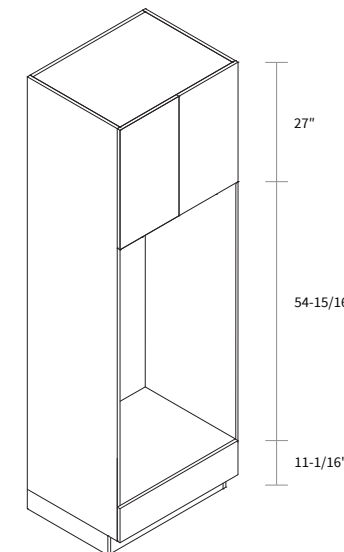

Wall Pantry Double Door 36" Wide

| Item Code | Dimension |
|-----------|---------------------|
| WP36105 | 36"W x 105"H x 24"D |

Features

- Four doors
- Six shelves
- Box is separated into TOP & BOTTOM two portions

Single Oven Pantry 93"

| Item Code | Dimension |
|-----------|--------------------|
| SOP3093 | 30"W x 93"H x 24"D |

Features

- Opening 28-9/16"W x 31-1/2"H
- One shelf
- One small drawer and two big drawers
- Filler needs to be ordered separately
- Toe kick box is separated from the cabinet box

Combo Oven Pantry 93"

| Item Code | Dimension |
|-----------|--------------------|
| COP3093 | 30"W x 93"H x 24"D |

Features

- Opening 28-9/16"W x 43-5/16" or 49-15/16"H
- One shelf
- One big drawer and one small drawer (removable)
- Filler needs to be ordered separately
- Toe kick box is separated from the cabinet box

Double Oven Pantry 93"

| Item Code | Dimension |
|-----------|--------------------|
| DOP3093 | 30"W x 93"H x 24"D |

Features

- Opening 28-9/16" x 54-15/16"
- One shelf
- One small drawer
- Filler needs to be ordered separately
- Toe kick box is separated from the cabinet box