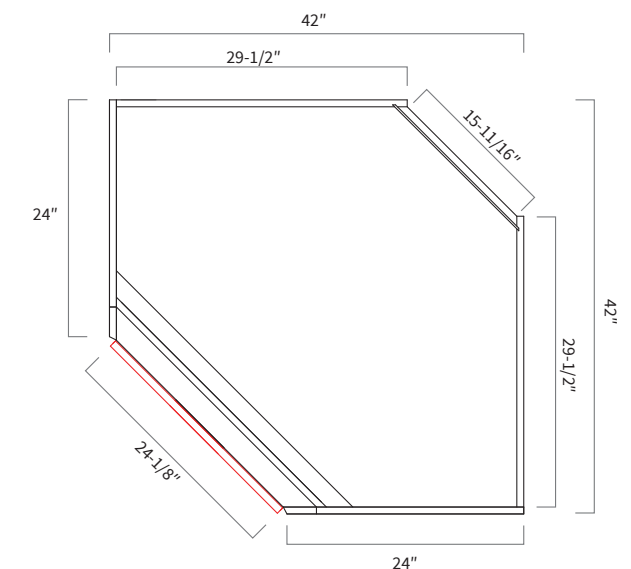

Sink Base

Item Code	Dimension
SB24	24"W x 34-1/2"H x 24"D
SB30	30"W x 34-1/2"H x 24"D
SB33	33"W x 34-1/2"H x 24"D
SB36	36"W x 34-1/2"H x 24"D
SB42	42"W x 34-1/2"H x 24"D

Features

- Two doors
- One false drawer front

Sink Base Diagonal Corner 24"

Item Code	Dimension
SBD36	36"W x 34-1/2"H x 24"D
SBD42	42"W x 34-1/2"H x 24"D

Features

- SBD36: Door 15-5/8" wide, 15-1/4" opening
- SBD42: Door 24-1/8" wide, 23-3/4" opening
- One false drawer front

Farm Sink Base

Item Code	Dimension
FSB33	33"W x 34-1/2"H x 24"D
FSB36	36"W x 34-1/2"H x 24"D
FSB39	39"W x 34-1/2"H x 24"D

Features

- Two doors
- FSB33 Opening 31-1/2"W x 10-1/2"H
- FSB36 Opening 34-1/2"W x 10-1/2"H
- FSB39 Opening 37-1/2"W x 10-1/2"H

SBD42