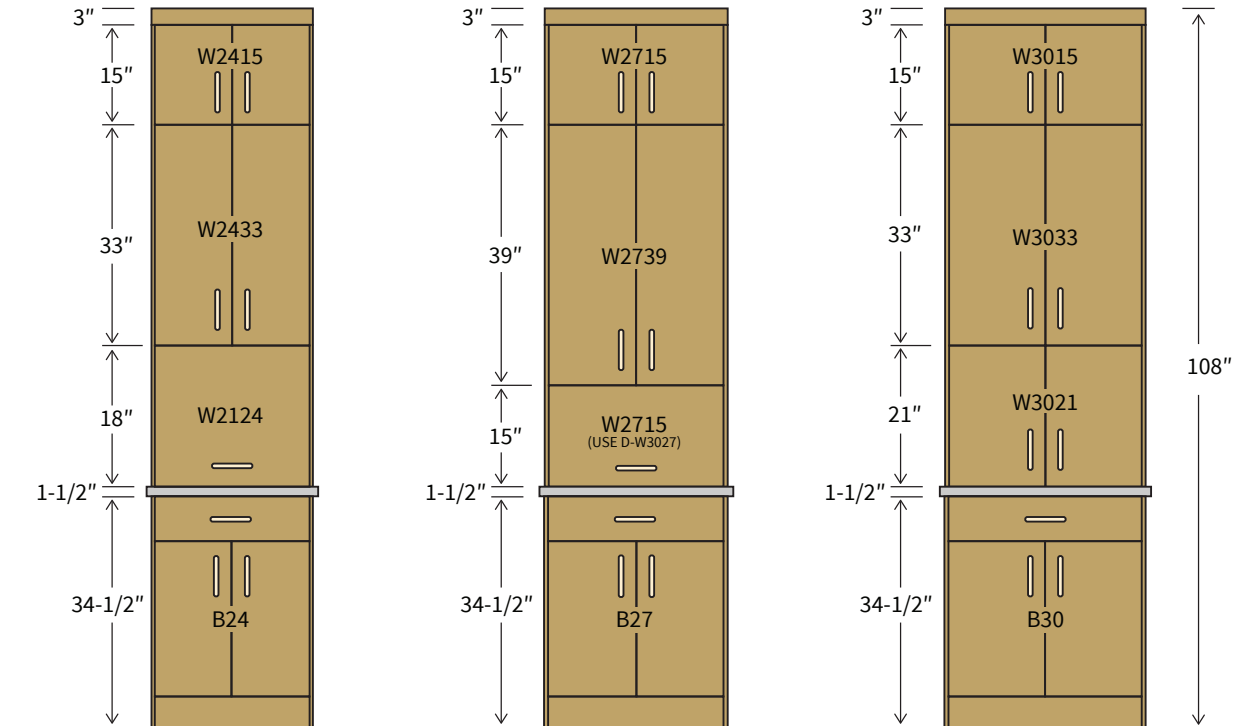

Sit-On-Counter Cabinet for 9' Ceiling

- Use any 21"H wall cabinets as the sit-on-counter cabinet
- 24", 27", 33" wide cabinets can be upgraded to lift-up doors
- Add finished end panels on the sides for seamless integration