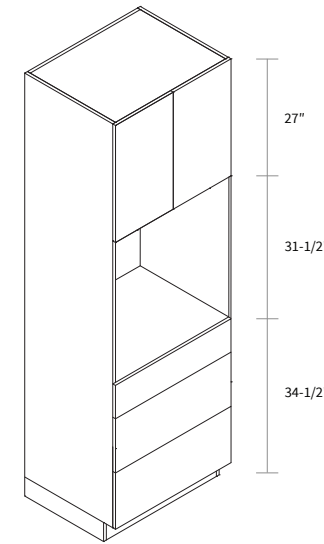

Wall Pantry Double Door 30" Wide

| Item Code | Dimension |
|-----------|---------------------|
| WP30105 | 30"W x 105"H x 24"D |

Features

- Four doors
- Six shelves
- Box is separated into TOP & BOTTOM two portions

Wall Pantry Double Door 36" Wide

| Item Code | Dimension |
|-----------|--------------------|
| WP3693 | 36"W x 93"H x 24"D |

Features

- Four doors
- Five shelves
- Toe kick box is separated from the cabinet box

Wall Pantry Double Door 36" Wide

| Item Code | Dimension |
|-----------|---------------------|
| WP36105 | 36"W x 105"H x 24"D |

Features

- Four doors
- Six shelves
- Box is separated into TOP & BOTTOM two portions

Single Oven Pantry 93"

| Item Code | Dimension |
|-----------|--------------------|
| SOP3093 | 30"W x 93"H x 24"D |

Features

- Opening 28-9/16"W x 31-1/2"H
- One shelf
- One small drawer and two big drawers
- Filler needs to be ordered separately
- Toe kick box is separated from the cabinet box