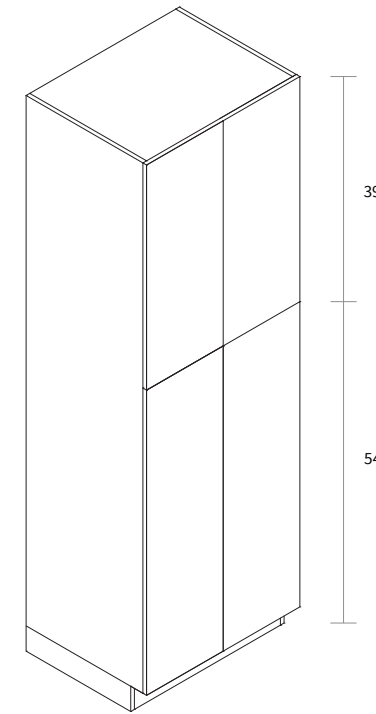

Wall Pantry Single Door 18" Wide

| Item Code | Dimension |
|-----------|---------------------|
| WP18105 | 18"W x 105"H x 24"D |

Features

- Two doors
- Six shelves
- Box is separated into TOP & BOTTOM two portions

Wall Pantry Double Door 24" Wide

| Item Code | Dimension |
|-----------|--------------------|
| WP2493 | 24"W x 93"H x 24"D |

Features

- Four doors
- Five shelves
- Toe kick box is separated from the cabinet box

Wall Pantry Double Door 30" Wide

| Item Code | Dimension |
|-----------|--------------------|
| WP3093 | 30"W x 93"H x 24"D |

Features

- Four doors
- Five shelves
- Toe kick box is separated from the cabinet box

Wall Pantry Double Door 24" Wide

| Item Code | Dimension |
|-----------|---------------------|
| WP24105 | 24"W x 105"H x 24"D |

Features

- Four doors
- Six shelves
- Box is separated into TOP & BOTTOM two portions