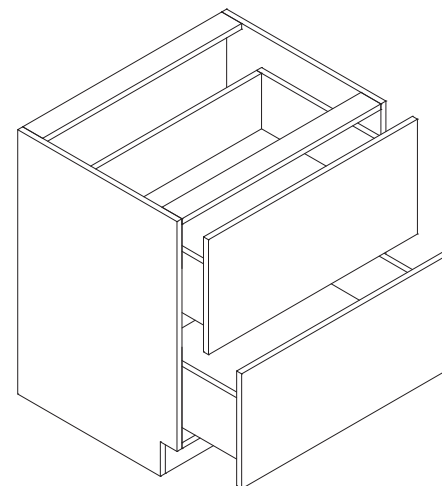

Features

- Two drawers
- Drawer front 14-13/16" tall