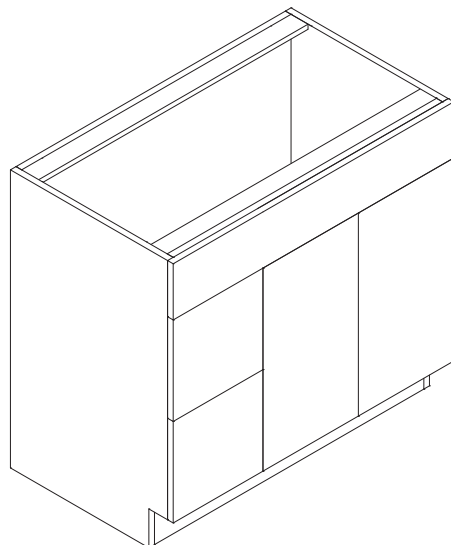

Base Vanity

Item Code	Dimension
VB36DL	36"W x 34-1/2"H x 21"D

Features

- Two doors
- One false drawer front
- Two drawers 12" wide