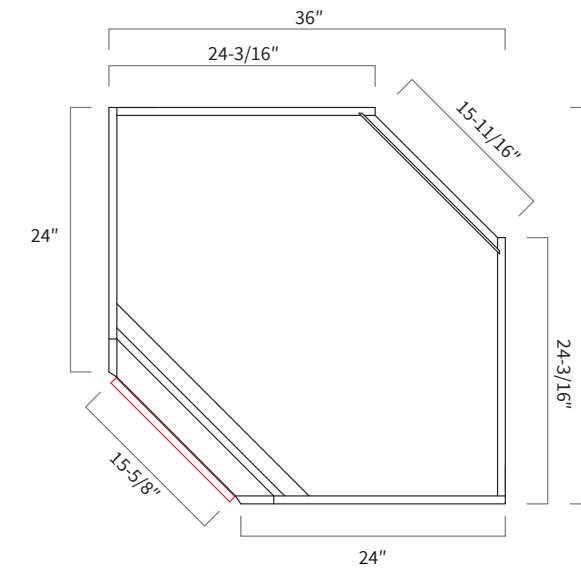

Features

- Two doors
- FSB33 Opening 31-1/2"W x 10-1/2"H
- FSB36 Opening 34-1/2"W x 10-1/2"H
- FSB39 Opening 37-1/2"W x 10-1/2"H

SBD36