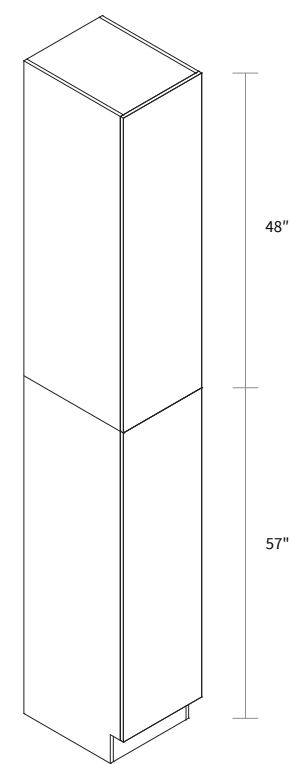

Features

- Two doors
- Finished interior and shelf
- Bottom shelf dimension: 25-9/16"W x 18"D x 3/4"H
- Opening 25-9/16"W x 15-9/16"H

Wall Open Cabinet 48" Height

| Item Code | Dimension |
|-----------|------------------------|
| WOC1248 | 12"W x 48"H x 12-7/8"D |
| WOC1548 | 15"W x 48"H x 12-7/8"D |
| WOC1848 | 18"W x 48"H x 12-7/8"D |
| WOC2148 | 21"W x 48"H x 12-7/8"D |
| WOC2448 | 24"W x 48"H x 12-7/8"D |
| WOC2748 | 27"W x 48"H x 12-7/8"D |
| WOC3048 | 30"W x 48"H x 12-7/8"D |
| WOC3348 | 33"W x 48"H x 12-7/8"D |
| WOC3648 | 36"W x 48"H x 12-7/8"D |
| WOC3948 | 39"W x 48"H x 12-7/8"D |
| WOC4248 | 42"W x 48"H x 12-7/8"D |

Wall Pantry Single Door 18" Wide

| Item Code | Dimension |
|-----------|--------------------|
| WP1893 | 18"W x 93"H x 24"D |

Features

- Two doors
- Five shelves
- Toe kick box is separated from the cabinet box

Wall Pantry Single Door 15" Wide

| Item Code | Dimension |
|-----------|---------------------|
| WP15105 | 15"W x 105"H x 24"D |

Features

- Two doors
- Six shelves
- Box is separated into TOP & BOTTOM two portions

Wall Pantry Single Door 18" Wide

| Item Code | Dimension |
|-----------|---------------------|
| WP18105 | 18"W x 105"H x 24"D |

Features

- Two doors
- Six shelves
- Box is separated into TOP & BOTTOM two portions