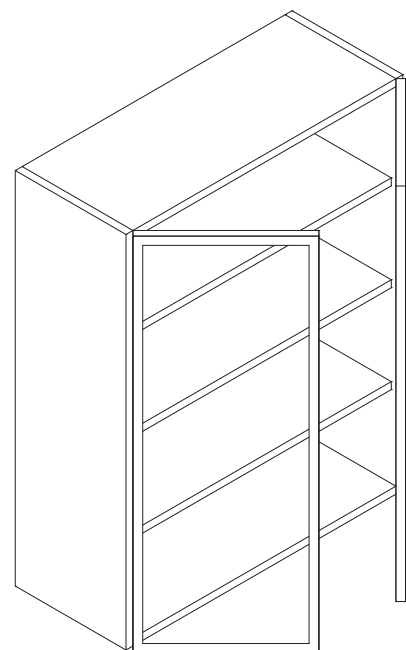

Features

- Two doors
- Two shelves
- Metal frame, can choose between Bronze or Brushed Nickel finish
- Crystal clear glass insert

Wall Single Glass Door 39" High

| Item Code | Dimension |
|-----------|--------------------|
| MGD-W0939 | 9"W x 39"H x 12"D |
| MGD-W1239 | 12"W x 39"H x 12"D |
| MGD-W1539 | 15"W x 39"H x 12"D |
| MGD-W1839 | 18"W x 39"H x 12"D |
| MGD-W2139 | 21"W x 39"H x 12"D |

Features

- One door
- Three shelves
- Metal frame, can choose between Bronze or Brushed Nickel finish
- Crystal clear glass insert

Wall Single Glass Door 42" High

| Item Code | Dimension |
|-----------|--------------------|
| MGD-W0942 | 9"W x 42"H x 12"D |
| MGD-W1242 | 12"W x 42"H x 12"D |
| MGD-W1542 | 15"W x 42"H x 12"D |
| MGD-W1842 | 18"W x 42"H x 12"D |
| MGD-W2142 | 21"W x 42"H x 12"D |

Features

- One door
- Three shelves
- Metal frame, can choose between Bronze or Brushed Nickel finish
- Crystal clear glass insert

Wall Double Glass Door 39" High

| Item Code | Dimension |
|-----------|--------------------|
| MGD-W2439 | 24"W x 39"H x 12"D |
| MGD-W2739 | 27"W x 39"H x 12"D |
| MGD-W3039 | 30"W x 39"H x 12"D |
| MGD-W3339 | 33"W x 39"H x 12"D |
| MGD-W3639 | 36"W x 39"H x 12"D |
| MGD-W4239 | 42"W x 39"H x 12"D |