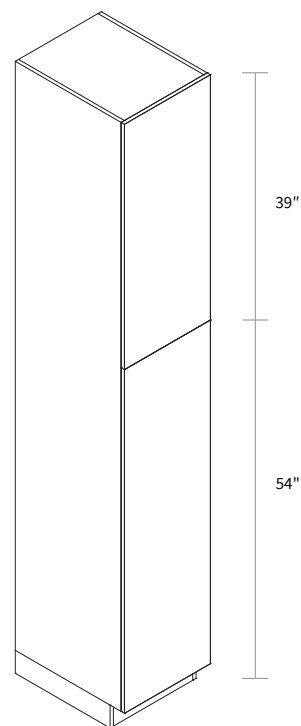

Features

- Two doors
- Finished interior and shelf
- Bottom shelf dimension: 25-9/16"W x 18"D x 3/4"H
- Opening 25-9/16"W x 15-9/16"H

Wall Open Cabinet 48" Height

| Item Code | Dimension |
|-----------|------------------------|
| WOC1248 | 12"W x 48"H x 12-7/8"D |
| WOC1548 | 15"W x 48"H x 12-7/8"D |
| WOC1848 | 18"W x 48"H x 12-7/8"D |
| WOC2148 | 21"W x 48"H x 12-7/8"D |
| WOC2448 | 24"W x 48"H x 12-7/8"D |
| WOC2748 | 27"W x 48"H x 12-7/8"D |
| WOC3048 | 30"W x 48"H x 12-7/8"D |
| WOC3348 | 33"W x 48"H x 12-7/8"D |
| WOC3648 | 36"W x 48"H x 12-7/8"D |
| WOC3948 | 39"W x 48"H x 12-7/8"D |
| WOC4248 | 42"W x 48"H x 12-7/8"D |

Features

- Three shelves
- Finished interior and exterior

Wall Pantry Single Door 15" Wide

| Item Code | Dimension |
|-----------|--------------------|
| WP1593 | 15"W x 93"H x 24"D |

Features

- Two doors
- Five shelves
- Toe kick box is separated from the cabinet box

Wall Pantry Single Door 18" Wide

| Item Code | Dimension |
|-----------|--------------------|
| WP1893 | 18"W x 93"H x 24"D |

Features

- Two doors
- Five shelves
- Toe kick box is separated from the cabinet box

Wall Pantry Single Door 15" Wide

| Item Code | Dimension |
|-----------|---------------------|
| WP15105 | 15"W x 105"H x 24"D |

Features

- Two doors
- Six shelves
- Box is separated into TOP & BOTTOM two portions