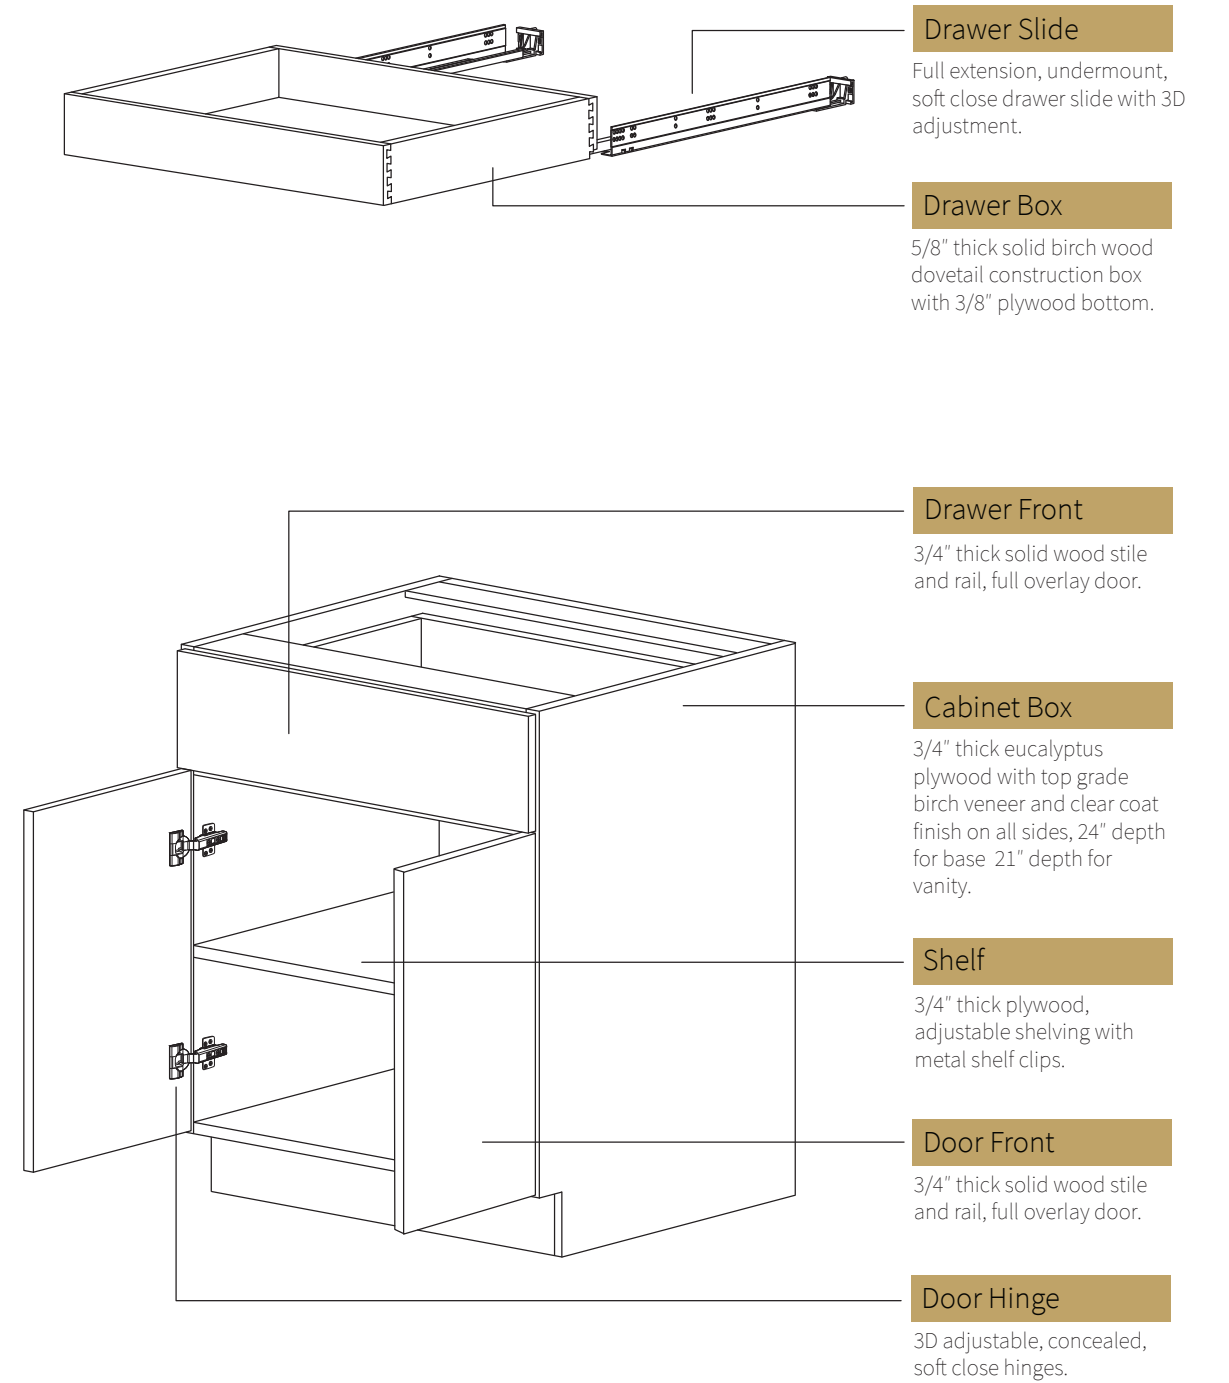

3

CABINET PLANNING

Sit-On-Counter Cabinet for 8' Ceiling

- Use any 18"H wall cabinets as the sit-on-counter cabinet
- 24", 27", 33" wide cabinets can be upgraded to lift-up door
- Add finished end panels on the sides for seamless integration

Sit-On-Counter Cabinet for 9' Ceiling

- Use any 21"H wall cabinets as the sit-on-counter cabinet
- 24", 27", 33" wide cabinets can be upgraded to lift-up doors
- Add finished end panels on the sides for seamless integration

4

CABINET CONSTRUCTION

WALL CABINET FEATURE

BASE CABINET FEATURE

5

DOOR & OVERLAY MEASUREMENTS

6

ADDITIONAL COMPONENTS