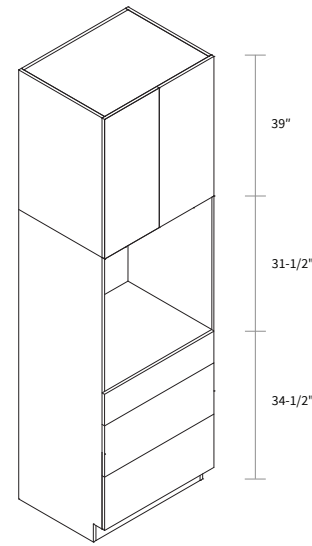

Combo Oven Pantry 93"

| Item Code | Dimension |
|-----------|--------------------|
| COP3093 | 30"W x 93"H x 24"D |

Features

- Opening 28-9/16"W x 43-5/16" or 49-15/16"H
- One shelf
- One big drawer and one small drawer (removable)
- Filler needs to be ordered separately
- Toe kick box is separated from the cabinet box

Double Oven Pantry 93"

| Item Code | Dimension |
|-----------|--------------------|
| DOP3093 | 30"W x 93"H x 24"D |

Features

- Opening 28-9/16" x 54-15/16"
- One shelf
- One small drawer
- Filler needs to be ordered separately
- Toe kick box is separated from the cabinet box

Single Oven Pantry 105"

| Item Code | Dimension |
|-----------|---------------------|
| SOP30105 | 30"W x 105"H x 24"D |

Features

- Opening 28-9/16" x 31-1/2"
- One shelf
- One small drawer
- Two big drawers
- Filler needs to be ordered separately
- Box is separated into TOP/BOTTOM two portions