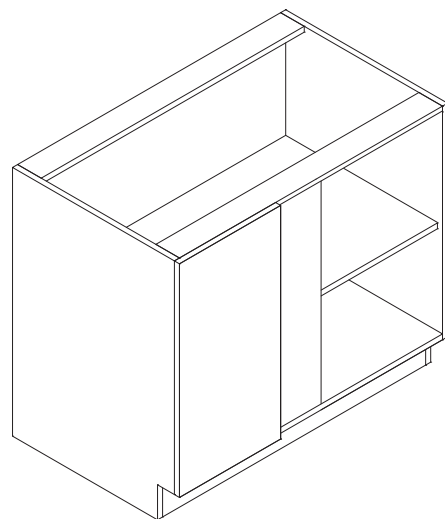

Base Blind Corner 39"

Item Code	Dimension
BBC39	39"W x 34-1/2"H x 24"D

Features

- One full height door 14-7/8" wide, 13-1/2" opening
- Hinges on the central stile
- Filler needs to be ordered separately
- One shelf