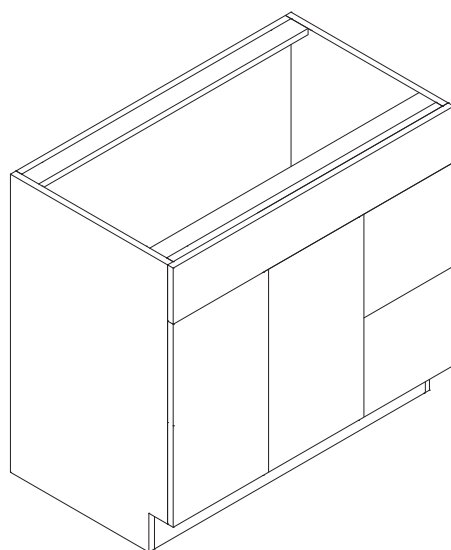

Features

- Two doors
- One false drawer front
- Two drawers 12" wide