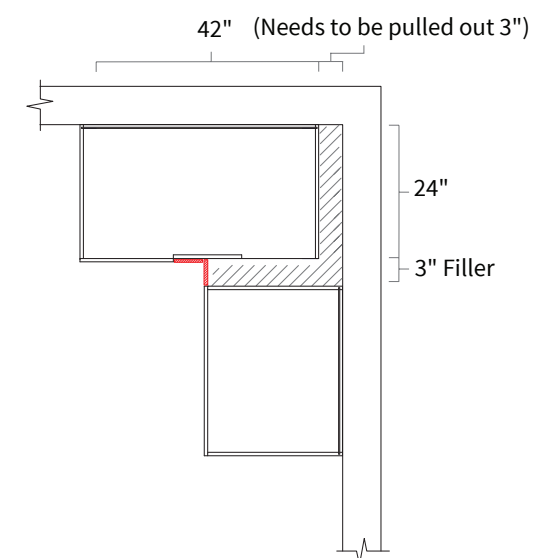

Features

- One full height door 14-7/8" wide, 13-1/2" opening
- Hinges on the central stile
- Filler needs to be ordered separately
- One shelf

Base Blind Corner 42"

| Item Code | Dimension |
|-----------|------------------------|
| BBC42 | 42"W x 34-1/2"H x 24"D |

Features

- One full height door 17-7/8" wide, 16-1/2" opening
- Hinges on the central stile
- Filler needs to be ordered separately
- One shelf

Opening Dimensions

Installation Diagram

Opening Dimensions

Installation Diagram