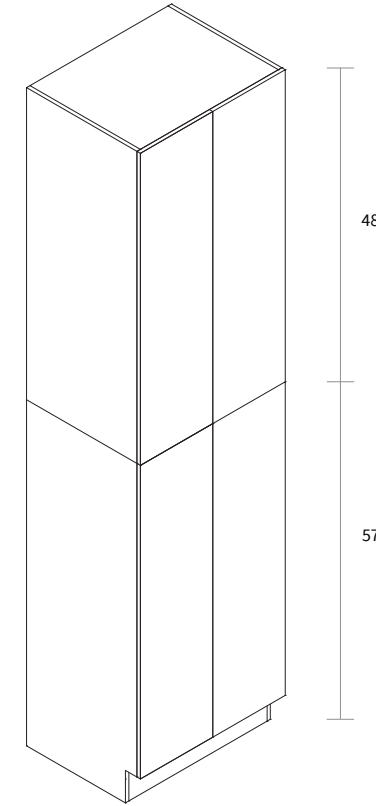

Wall Pantry Double Door 30" Wide

| Item Code | Dimension |
|-----------|--------------------|
| WP3093 | 30"W x 93"H x 24"D |

Features

- Four doors
- Five shelves
- Toe kick box is separated from the cabinet box

Wall Pantry Double Door 24" Wide

| Item Code | Dimension |
|-----------|---------------------|
| WP24105 | 24"W x 105"H x 24"D |

Features

- Four doors
- Six shelves
- Box is separated into TOP & BOTTOM two portions

Wall Pantry Double Door 30" Wide

| Item Code | Dimension |
|-----------|---------------------|
| WP30105 | 30"W x 105"H x 24"D |

Features

- Four doors
- Six shelves
- Box is separated into TOP & BOTTOM two portions