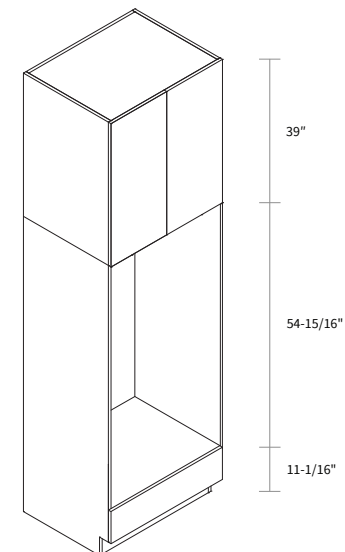

Single Oven Pantry 105"

| Item Code | Dimension |
|-----------|---------------------|
| SOP30105 | 30"W x 105"H x 24"D |

Features

- Opening 28-9/16" x 31-1/2"
- One shelf
- One small drawer
- Two big drawers
- Filler needs to be ordered separately
- Box is separated into TOP/BOTTOM two portions

Combo Oven Pantry 105"

| Item Code | Dimension |
|-----------|---------------------|
| COP30105 | 30"W x 105"H x 24"D |

Features

- Opening 28-9/16"W x 43-5/16" or 49-15/16"H
- One shelf
- One big drawer and one small drawer (removable)
- Filler needs to be ordered separately
- Box is separated into TOP & BOTTOM two portions

Double Oven Pantry 105"

| Item Code | Dimension |
|-----------|---------------------|
| DOP30105 | 30"W x 105"H x 24"D |

Features

- Opening 28-9/16" x 54-15/16"
- One shelf
- One small drawer
- Filler needs to be ordered separately
- Box is separated into TOP & BOTTOM two portions