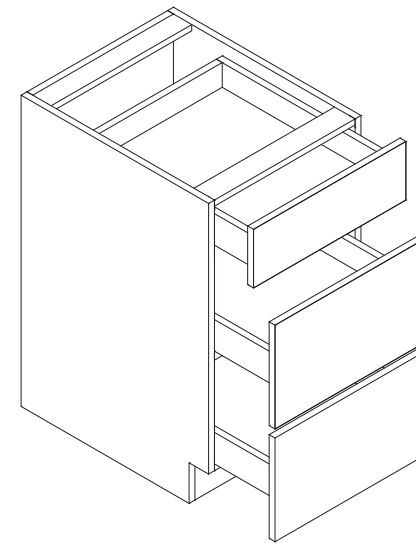

Drawer Vanity

Item Code	Dimension
VDB12	12"W x 34-1/2"H x 21"D
VDB15	15"W x 34-1/2"H x 21"D
VDB18	18"W x 34-1/2"H x 21"D
VDB21	21"W x 34-1/2"H x 21"D

Features

- Three drawers
- Small drawer front 6-1/2" tall
- Large drawer front 11-1/2" tall

Roll Out Tray

Item Code	Dimension
ROT15	11-1/4"W x 4"H x 21"D
ROT18	14-1/4"W x 4"H x 21"D
ROT21	17-1/4"W x 4"H x 21"D
ROT24	20-1/4"W x 4"H x 21"D
ROT27	23-1/4"W x 4"H x 21"D
ROT30	26-1/4"W x 4"H x 21"D
ROT33	29-1/4"W x 4"H x 21"D
ROT36	32-1/4"W x 4"H x 21"D