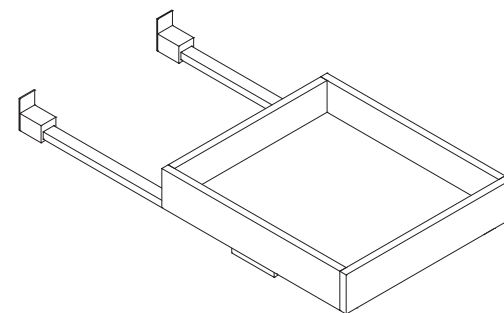

Features

- Three drawers
- Small drawer front 6-1/2" tall
- Large drawer front 11-1/2" tall

Roll Out Tray

| Item Code | Dimension |
|-----------|-----------------------|
| ROT15 | 11-1/4"W x 4"H x 21"D |
| ROT18 | 14-1/4"W x 4"H x 21"D |
| ROT21 | 17-1/4"W x 4"H x 21"D |
| ROT24 | 20-1/4"W x 4"H x 21"D |
| ROT27 | 23-1/4"W x 4"H x 21"D |
| ROT30 | 26-1/4"W x 4"H x 21"D |
| ROT33 | 29-1/4"W x 4"H x 21"D |
| ROT36 | 32-1/4"W x 4"H x 21"D |