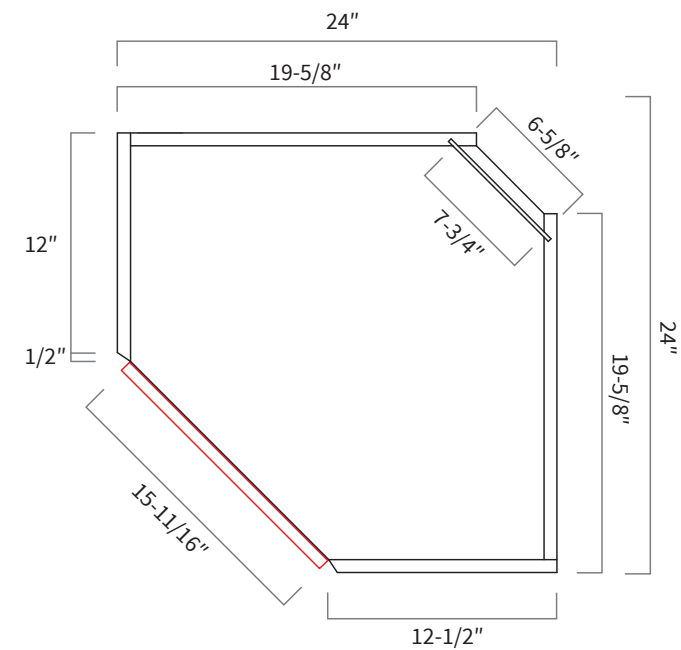

Features

- One door 15-11/16" wide, 15-1/2" opening
- *Two shelves
- **Three shelves