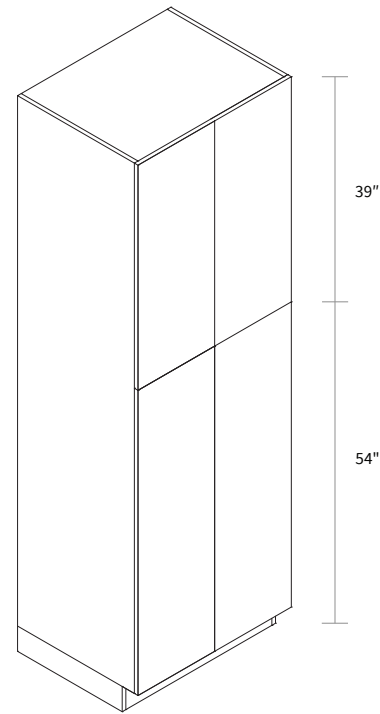

Wall Pantry Single Door 15" Wide

| Item Code | Dimension |
|-----------|---------------------|
| WP15105 | 15"W x 105"H x 24"D |

Features

- Two doors
- Six shelves
- Box is separated into TOP & BOTTOM two portions

Wall Pantry Single Door 18" Wide

| Item Code | Dimension |
|-----------|---------------------|
| WP18105 | 18"W x 105"H x 24"D |

Features

- Two doors
- Six shelves
- Box is separated into TOP & BOTTOM two portions

Wall Pantry Double Door 24" Wide

| Item Code | Dimension |
|-----------|--------------------|
| WP2493 | 24"W x 93"H x 24"D |

Features

- Four doors
- Five shelves
- Toe kick box is separated from the cabinet box