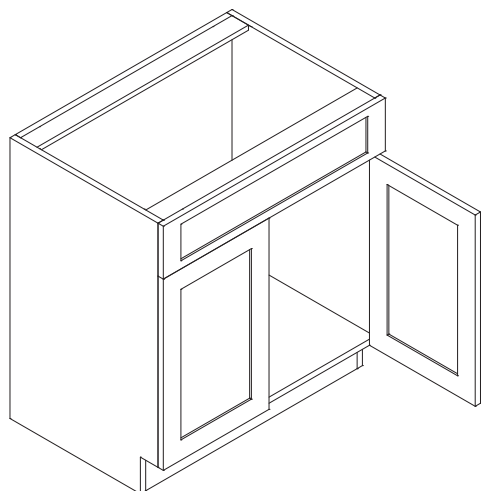

Features

- Two doors
- One false drawer front