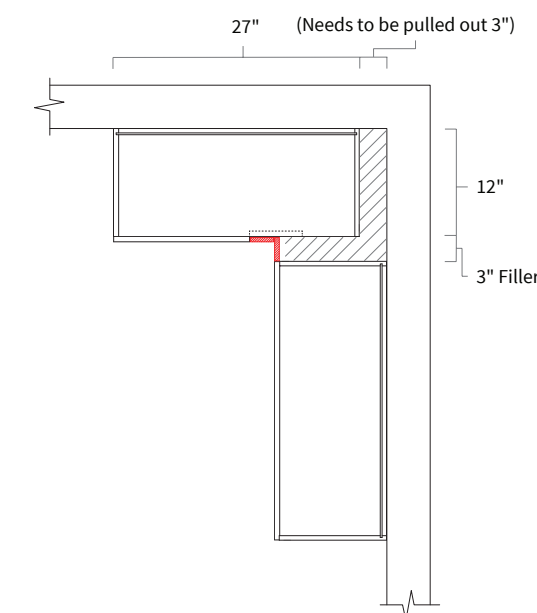

Installation Diagram