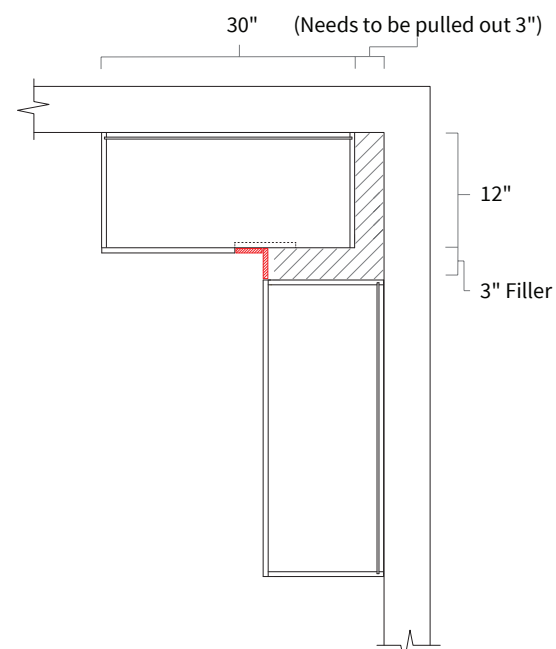

Item Code	Dimension
WBC3015	30"W x 15"H x 12"D
WBC3033*	30"W x 33"H x 12"D
WBC3039**	30"W x 39"H x 12"D

Features

- One door 17-7/8" wide, 16-1/2" opening
- Hinges on the central stile
- Cabinet can be flipped for left/right application
- Filler needs to be ordered separately
- Not available in BC2003 Navy Blue
- *Two shelves
- **Three shelves

Opening Dimensions

Installation Diagram

Wall Diagonal Corner 24"

Item Code	Dimension
WDC2415	24"W x 15"H x 12"D
WDC2433*	24"W x 33"H x 12"D
WDC2439**	24"W x 39"H x 12"D

Features

- One door 15-11/16" wide, 15-1/2" opening
- Not available in BC2003 Navy Blue
- *Two shelves
- **Three shelves