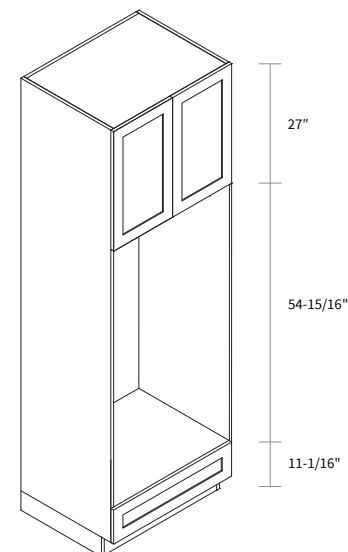

Combo Oven Pantry 105"

Item Code	Dimension
COP30105	30"W x 105"H x 24"D

Features

- Opening 28-9/16"W x 43-5/16" or 49-15/16"H
- One shelf
- One big drawer and one small drawer (removable)
- Filler needs to be ordered separately
- Box is separated into TOP & BOTTOM two portions

Double Oven Pantry 93"

Item Code	Dimension
DOP3093	30"W x 93"H x 24"D

Features

- Opening 28-9/16" x 54-15/16"
- One shelf
- One small drawer
- Filler needs to be ordered separately
- Toe kick box is separated from the cabinet box