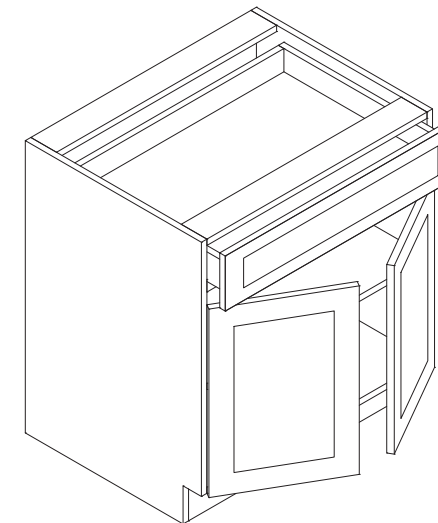

Features

- Two drawers
- Drawer front 14-13/16" tall

Base Double Door

Item Code	Dimension
B24	24"W x 34-1/2"H x 24"D
B27	27"W x 34-1/2"H x 24"D
B30	30"W x 34-1/2"H x 24"D
B33	33"W x 34-1/2"H x 24"D
B36	36"W x 34-1/2"H x 24"D
B42	42"W x 34-1/2"H x 24"D

Features

- Two doors
- One drawer
- One shelf