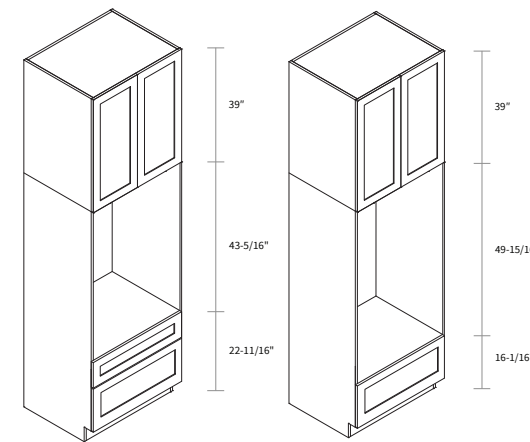

Features

- Opening 28-9/16"W x 43-5/16" or 49-15/16"H
- One shelf
- One big drawer and one small drawer (removable)
- Filler needs to be ordered separately
- Box is separated into TOP & BOTTOM two portions