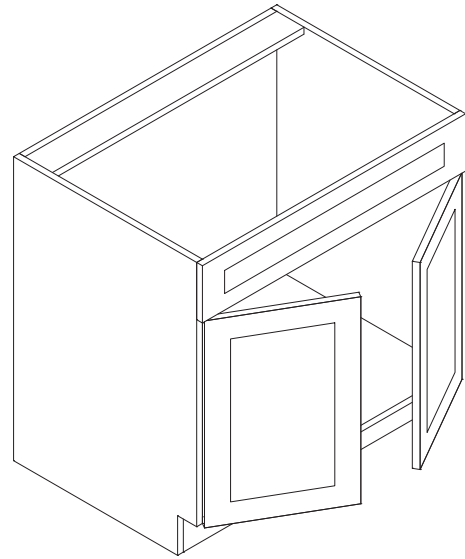

Sink Base

Item Code	Dimension
SB24	24"W x 34-1/2"H x 24"D
SB30	30"W x 34-1/2"H x 24"D
SB33	33"W x 34-1/2"H x 24"D
SB36	36"W x 34-1/2"H x 24"D
SB42	42"W x 34-1/2"H x 24"D

Features

- Two doors
- One false drawer front