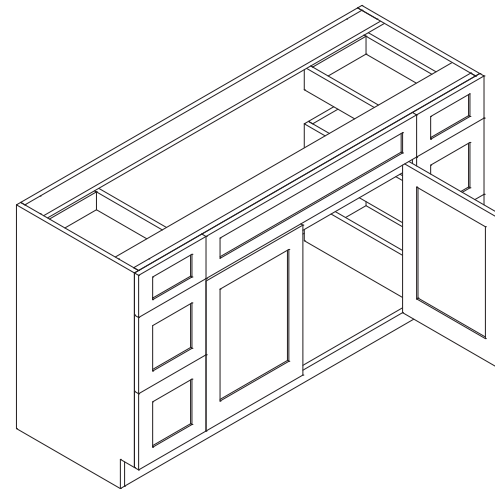

Base Vanity

Item Code	Dimension
VB48DS	48"W x 34-1/2"H x 21"D
VB60DS	60"W x 34-1/2"H x 21"D

Features

- One false drawer front
- Two doors
- Six drawers 12" wide