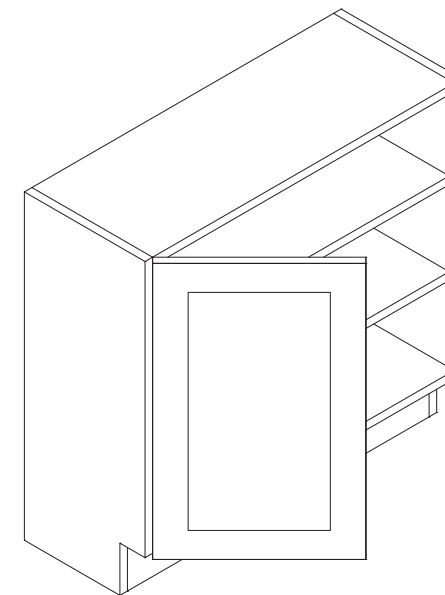

Base Double Door 12" Depth

Item Code	Dimension
B2412	24"W x 34-1/2"H x 12"D
B2712	27"W x 34-1/2"H x 12"D
B3012	30"W x 34-1/2"H x 12"D
B3312	33"W x 34-1/2"H x 12"D
B3612	36"W x 34-1/2"H x 12"D