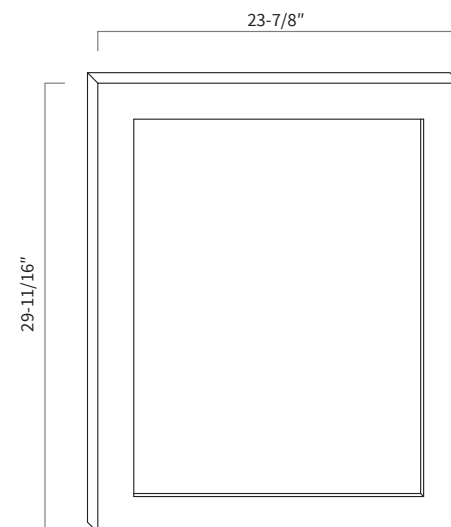

Wall Cabinet Shelf

Item Code	Dimension
WS42	40-1/2"W x 10-5/8"H x 3/4"D

Features

- 3/4" thick plywood
- Clear coat finish

Base Cabinet Shelf

Item Code	Dimension
BS42	40-1/2"W x 22-5/8"H x 3/4"D

Features

- 3/4" thick plywood
- Clear coat finish

Dishwasher Finished Panel

Item Code	Dimension
DFP24	23-7/8"W x 29-11/16"H x 3/4"D

Features

- Panel ready for dishwasher