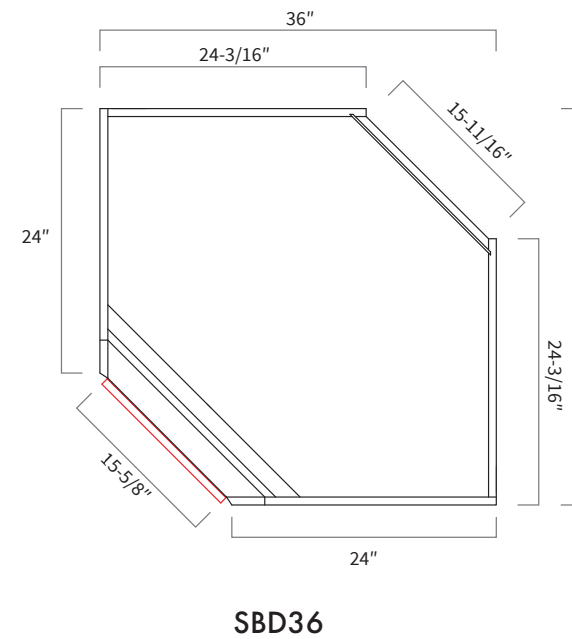

Features

- Two doors
- One false drawer front

Sink Base Diagonal Corner 24"

Item Code	Dimension
SBD36	36"W x 34-1/2"H x 24"D
SBD42	42"W x 34-1/2"H x 24"D

Features

- SBD36: Door 15-5/8" wide, 15-1/4" opening
- SBD42: Door 24-1/8" wide, 23-3/4" opening
- One false drawer front

Farm Sink Base

Item Code	Dimension
FSB33	33"W x 34-1/2"H x 24"D
FSB36	36"W x 34-1/2"H x 24"D
FSB39	39"W x 34-1/2"H x 24"D

Features

- Two doors
- FSB33 Opening 31-1/2"W x 10-1/2"H
- FSB36 Opening 34-1/2"W x 10-1/2"H
- FSB39 Opening 37-1/2"W x 10-1/2"H

Base Blind Corner 39"

Item Code	Dimension
BBC39	39"W x 34-1/2"H x 24"D

Features

- One full height door 14-7/8" wide, 13-1/2" opening
- Hinges on the central stile
- Filler needs to be ordered separately
- One shelf