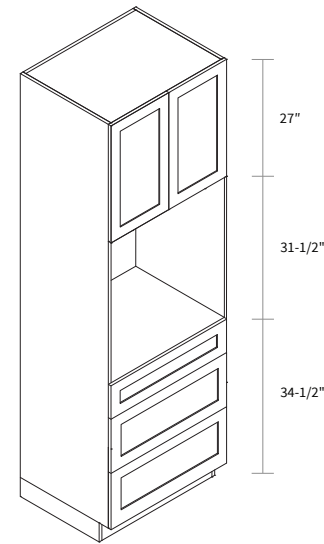

Features

- Four doors
- Five shelves
- Toe kick box is separated from the cabinet box

Wall Pantry Double Door 30" Wide

Item Code	Dimension
WP30105	30"W x 105"H x 24"D

Features

- Four doors
- Six shelves
- Box is separated into TOP & BOTTOM two portions

Wall Pantry Double Door 36" Wide

Item Code	Dimension
WP36105	36"W x 105"H x 24"D

Features

- Four doors
- Six shelves
- Box is separated into TOP & BOTTOM two portions

Single Oven Pantry 93"

Item Code	Dimension
SOP3093	30"W x 93"H x 24"D

Features

- Opening 28-9/16"W x 31-1/2"H
- One shelf
- One small drawer and two big drawers
- Filler needs to be ordered separately
- Toe kick box is separated from the cabinet box

Single Oven Pantry 105"