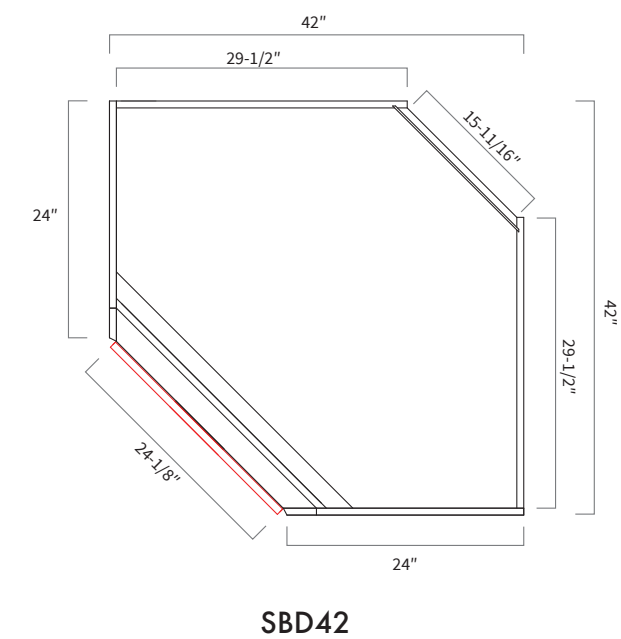

Features

- Two doors
- One false drawer front

Sink Base Diagonal Corner 24"

Item Code	Dimension
SBD36	36"W x 34-1/2"H x 24"D
SBD42	42"W x 34-1/2"H x 24"D

Features

- SBD36: Door 15-5/8" wide, 15-1/4" opening
- SBD42: Door 24-1/8" wide, 23-3/4" opening
- One false drawer front

Farm Sink Base

Item Code	Dimension
FSB33	33"W x 34-1/2"H x 24"D
FSB36	36"W x 34-1/2"H x 24"D
FSB39	39"W x 34-1/2"H x 24"D

Features

- Two doors
- FSB33 Opening 31-1/2"W x 10-1/2"H
- FSB36 Opening 34-1/2"W x 10-1/2"H
- FSB39 Opening 37-1/2"W x 10-1/2"H