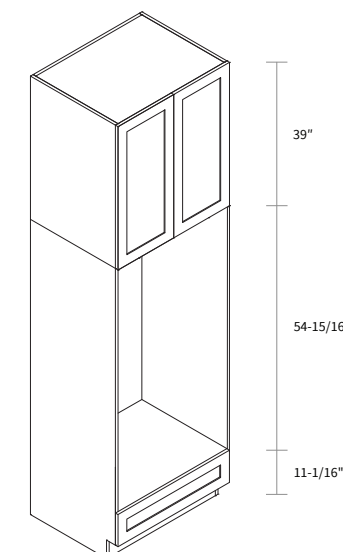

Combo Oven Pantry 105"

Item Code	Dimension
COP30105	30"W x 105"H x 24"D

Features

- Opening 28-9/16"W x 43-5/16" or 49-15/16"H
- One shelf
- One big drawer and one small drawer (removable)
- Filler needs to be ordered separately
- Box is separated into TOP & BOTTOM two portions

Double Oven Pantry 93"

Item Code	Dimension
DOP3093	30"W x 93"H x 24"D

Features

- Opening 28-9/16" x 54-15/16"
- One shelf
- One small drawer
- Filler needs to be ordered separately
- Toe kick box is separated from the cabinet box

Double Oven Pantry 105"

Item Code	Dimension
DOP30105	30"W x 105"H x 24"D

Features

- Opening 28-9/16" x 54-15/16"
- One shelf
- One small drawer
- Filler needs to be ordered separately
- Box is separated into TOP & BOTTOM two portions