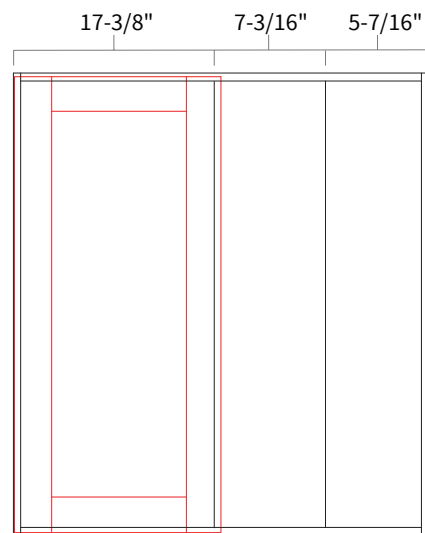

Wall Refrigerator Double Door 33" High

Item Code	Dimension
W333324	33"W x 33"H x 24"D
W363324	36"W x 33"H x 24"D

Features

- Two doors
- One shelf

Opening Dimensions

Installation Diagram

Wall Blind Corner 30"

Item Code	Dimension
WBC3015	30"W x 15"H x 12"D
WBC3033*	30"W x 33"H x 12"D
WBC3039**	30"W x 39"H x 12"D

Features

- One door 17-7/8" wide, 16-1/2" opening
- Hinges on the central stile
- Cabinet can be flipped for left/right application
- Filler needs to be ordered separately
- Not available in BC2003 Navy Blue
- *Two shelves
- **Three shelves

Opening Dimensions

Installation Diagram

Wall Diagonal Corner 24"

Item Code	Dimension
WDC2415	24"W x 15"H x 12"D
WDC2433*	24"W x 33"H x 12"D
WDC2439**	24"W x 39"H x 12"D

Features

- One door 15-11/16" wide, 15-1/2" opening
- Not available in BC2003 Navy Blue
- *Two shelves
- **Three shelves