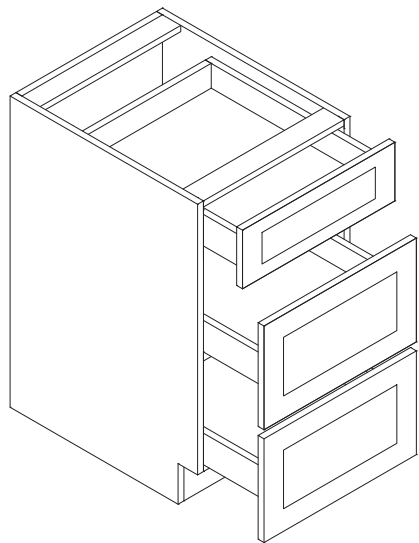

Drawer Vanity

Item Code	Dimension
VDB12	12"W x 34-1/2"H x 21"D
VDB15	15"W x 34-1/2"H x 21"D
VDB18	18"W x 34-1/2"H x 21"D
VDB21	21"W x 34-1/2"H x 21"D

Features

- Three drawers
- Small drawer front 6-1/2" tall
- Large drawer front 11-1/2" tall