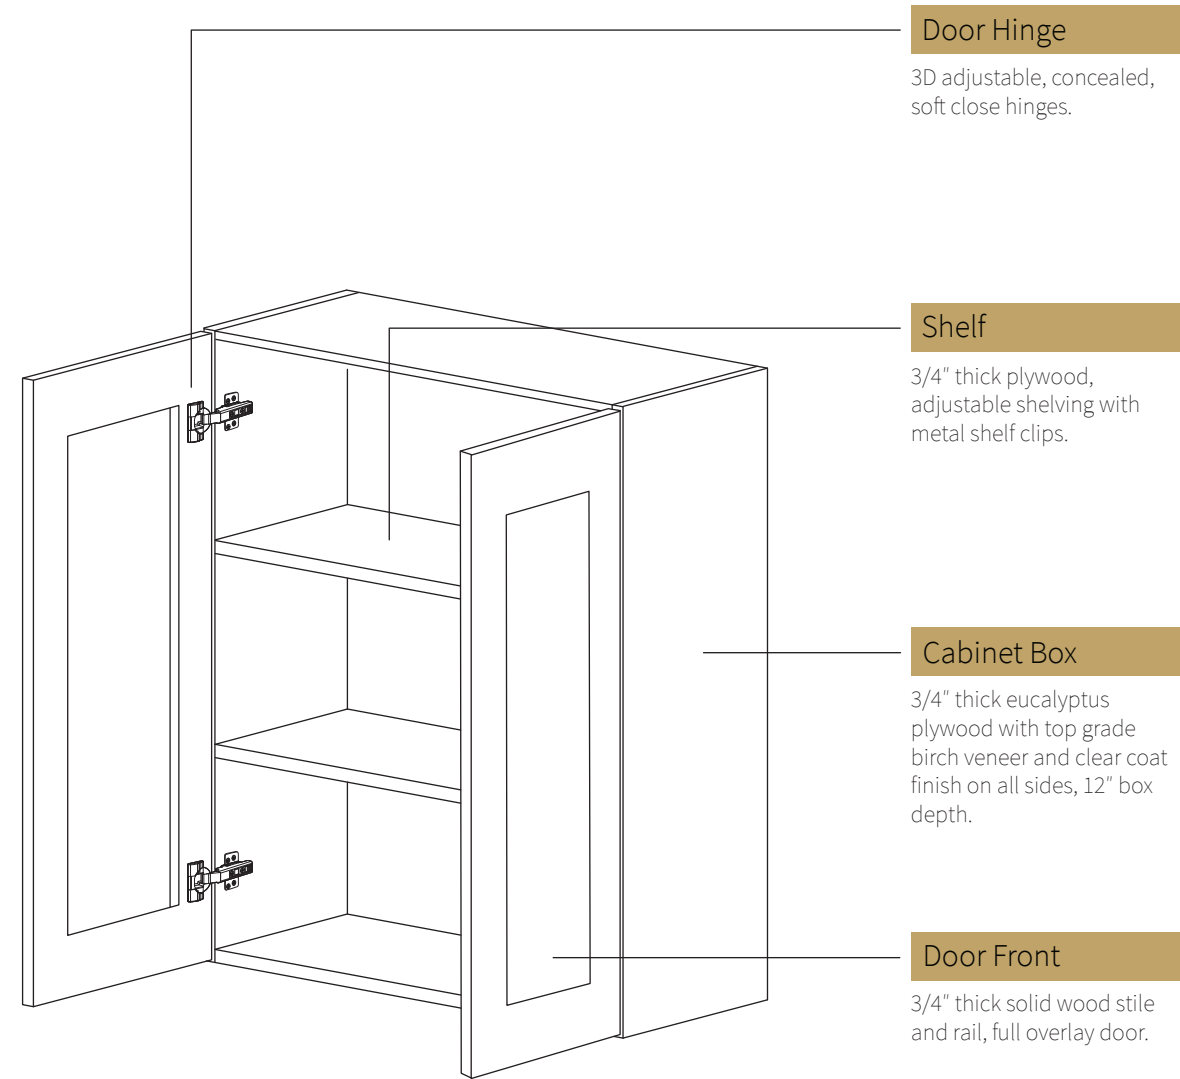

WALL CABINET FEATURE