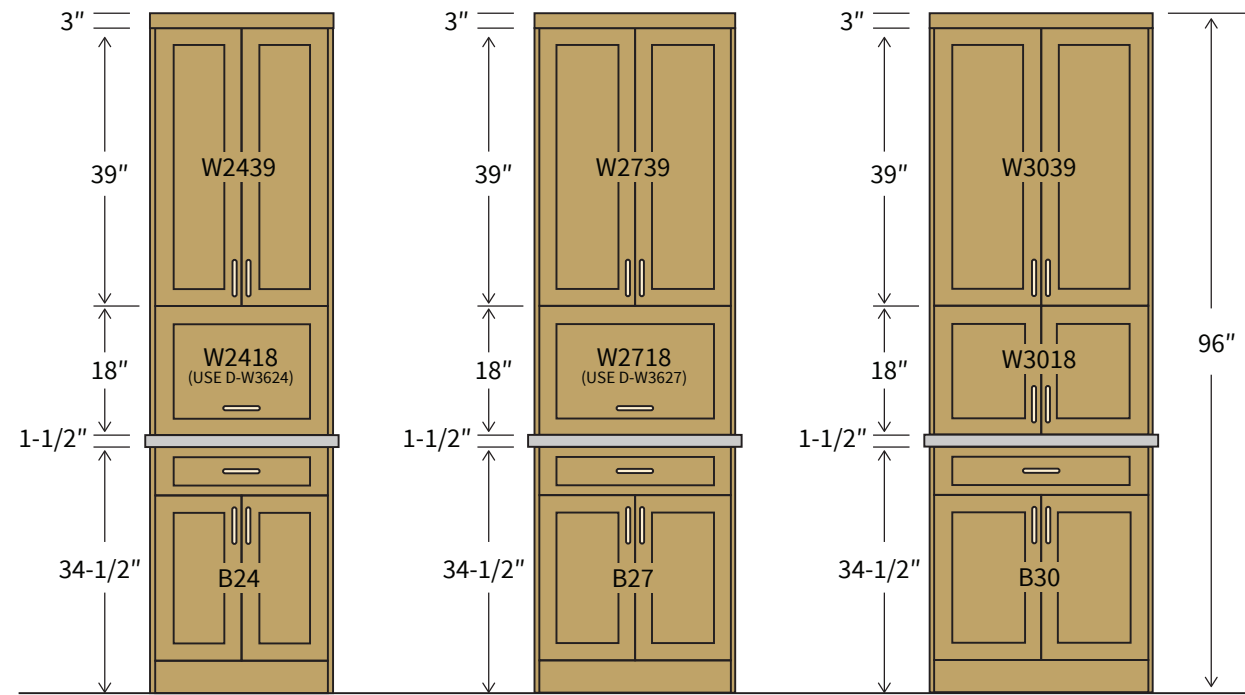

Sit-On-Counter Cabinet for 8' Ceiling