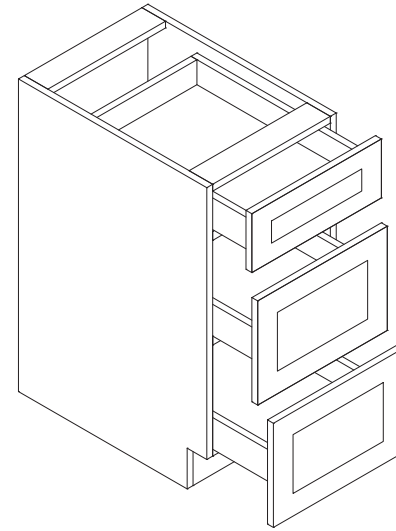

Base Three Drawer

Item Code	Dimension
3DB12	12"W x 34-1/2"H x 24"D
3DB15	15"W x 34-1/2"H x 24"D
3DB18	18"W x 34-1/2"H x 24"D
3DB21	21"W x 34-1/2"H x 24"D
3DB24	24"W x 34-1/2"H x 24"D
3DB27	27"W x 34-1/2"H x 24"D
3DB30	30"W x 34-1/2"H x 24"D
3DB33	33"W x 34-1/2"H x 24"D
3DB36	36"W x 34-1/2"H x 24"D

Features

- Three drawers
- Small drawer front 6-1/2" tall
- Large drawer front 11-1/2" tall

Base Single Door

Item Code	Dimension
B09*	9"W x 34-1/2"H x 24"D
B12	12"W x 34-1/2"H x 24"D
B15	15"W x 34-1/2"H x 24"D
B18	18"W x 34-1/2"H x 24"D
B21	21"W x 34-1/2"H x 24"D

Features

- One door
- One drawer
- One shelf
- *One full height door, no drawer

Base Two Drawer

Item Code	Dimension
2DB27	27"W x 34-1/2"H x 24"D
2DB30	30"W x 34-1/2"H x 24"D
2DB33	33"W x 34-1/2"H x 24"D
2DB36	36"W x 34-1/2"H x 24"D