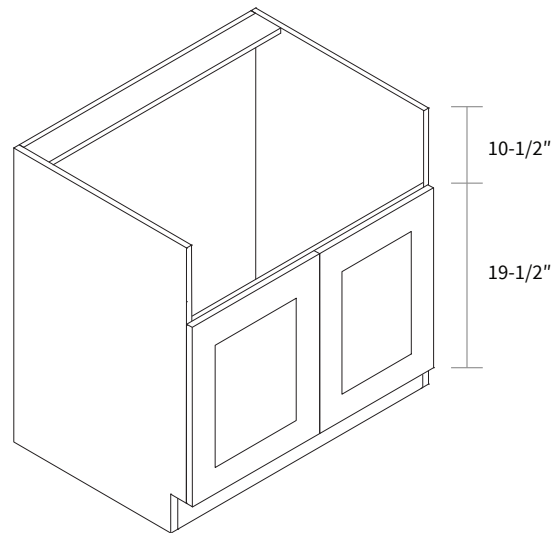

Features

- Two doors
- One false drawer front

Sink Base Diagonal Corner 24"

Item Code	Dimension
SBD36	36"W x 34-1/2"H x 24"D
SBD42	42"W x 34-1/2"H x 24"D

Features

- SBD36: Door 15-5/8" wide, 15-1/4" opening
- SBD42: Door 24-1/8" wide, 23-3/4" opening
- One false drawer front

Farm Sink Base

Item Code	Dimension
FSB33	33"W x 34-1/2"H x 24"D
FSB36	36"W x 34-1/2"H x 24"D
FSB39	39"W x 34-1/2"H x 24"D

Features

- Two doors
- FSB33 Opening 31-1/2"W x 10-1/2"H
- FSB36 Opening 34-1/2"W x 10-1/2"H
- FSB39 Opening 37-1/2"W x 10-1/2"H