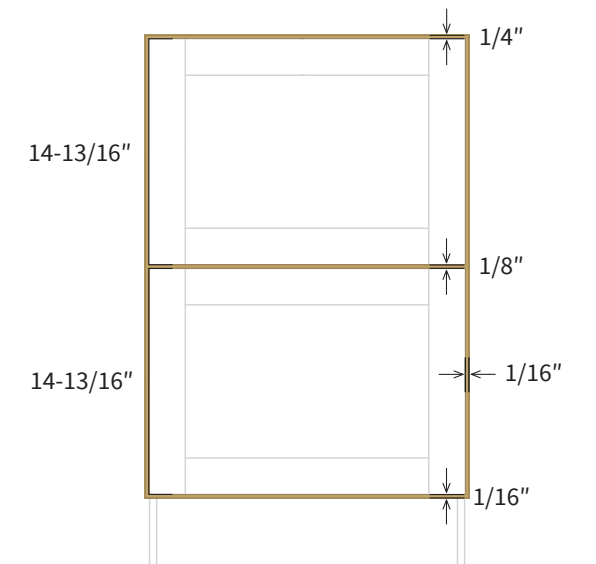

5

DOOR & OVERLAY MEASUREMENTS