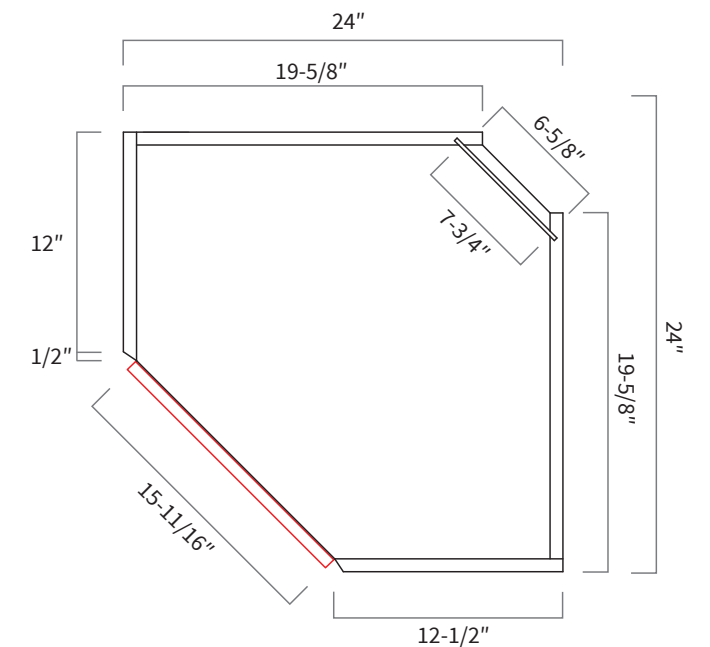

Features

- One door 15-11/16" wide, 15-1/2" opening
- Not available in BC2003 Navy Blue
- Replacement panel option not available
- *Two shelves
- **Three shelves