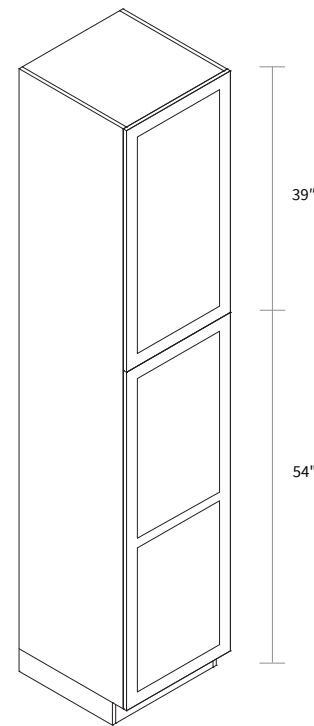

Wall Pantry Single Door 15" Wide

Item Code	Dimension
WP1593	15"W x 93"H x 24"D

Features

- Two doors
- Five shelves
- Toe kick box is separated from the cabinet box

Wall Wine Rack 15" High

Item Code	Dimension
WWR3015	30"W x 15"H x 12"D

Features

- Two doors
- Six shelves
- Box is separated into TOP & BOTTOM two portions

Wall Pantry Single Door 18" Wide

Item Code	Dimension
WP1893	18"W x 93"H x 24"D

Features

- Two doors
- Five shelves
- Toe kick box is separated from the cabinet box

Wall Pantry Double Door 24" Wide

Item Code	Dimension
WP2493	24"W x 93"H x 24"D

Features

- Four doors
- Five shelves
- Toe kick box is separated from the cabinet box

Wall Pantry Single Door 18" Wide

Item Code	Dimension
WP18105	18"W x 105"H x 24"D

Features

- Two doors
- Six shelves
- Box is separated into TOP & BOTTOM two portions

Wall Pantry Double Door 24" Wide

Item Code	Dimension
WP24105	24"W x 105"H x 24"D

Features

- Four doors
- Six shelves
- Box is separated into TOP & BOTTOM two portions