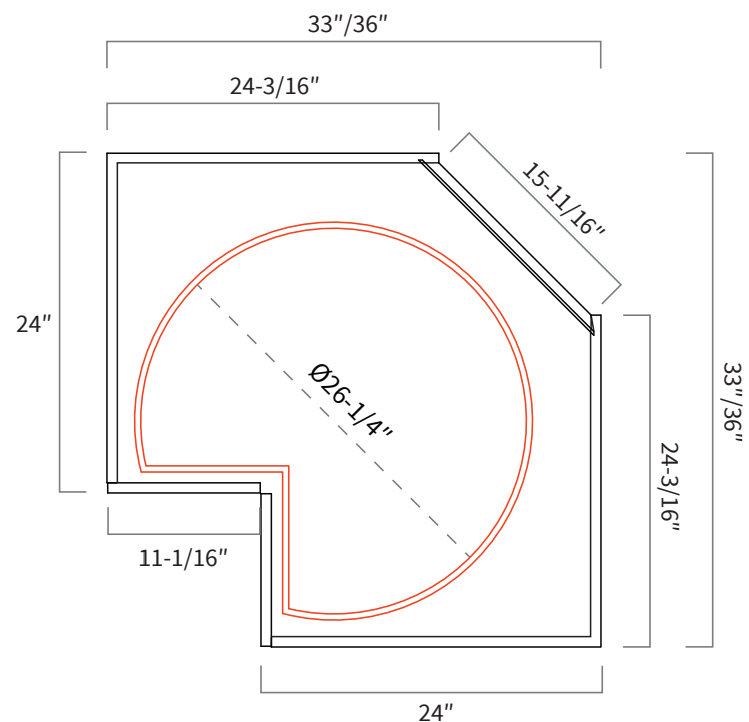

Base Blind Corner 39"

Item Code	Dimension
BBC39	39"W x 34-1/2"H x 24"D

Features

- One full height door 14-7/8" wide, 13-1/2" opening
- Hinges on the central stile
- Filler needs to be ordered separately
- One shelf

Base Blind Corner 42"

Item Code	Dimension
BBC42	42"W x 34-1/2"H x 24"D

Features

- One full height door 17-7/8" wide, 16-1/2" opening
- Hinges on the central stile
- Filler needs to be ordered separately
- One shelf

Opening Dimensions

Installation Diagram

Opening Dimensions

Installation Diagram

Base Lazy Susan

Item Code	Dimension
BLS33	33"W x 34-1/2"H x 24"D
BLS36	36"W x 34-1/2"H x 24"D

Features

- Full height bi-folding door
- Two wooden susan included
- Wooden susan 26-1/4" diameter
- Soft close not available