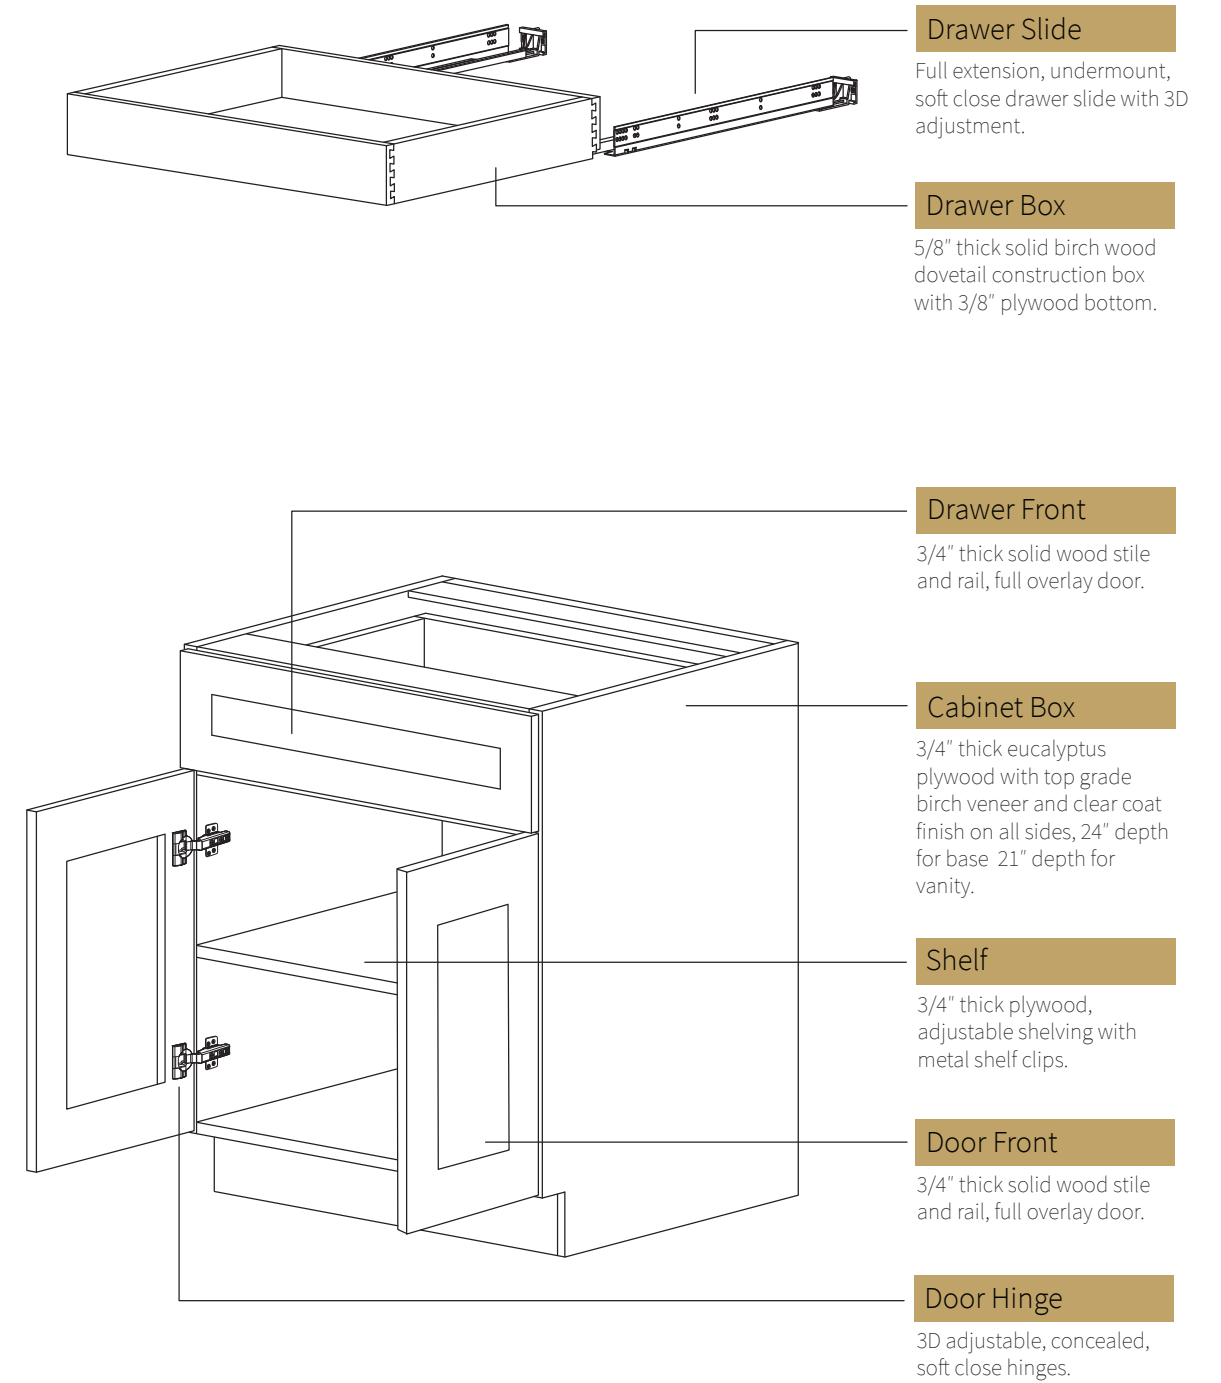

- Use any 21"H wall cabinets as the sit-on-counter cabinet
- 24", 27", 33" wide cabinets can be upgraded to lift-up doors
- Add finished end panels on the sides for seamless integration

4

CABINET CONSTRUCTION

WALL CABINET FEATURE

BASE CABINET FEATURE

5

DOOR & OVERLAY MEASUREMENTS

6

ADDITIONAL COMPONENTS

Crown Molding

Wall Filler