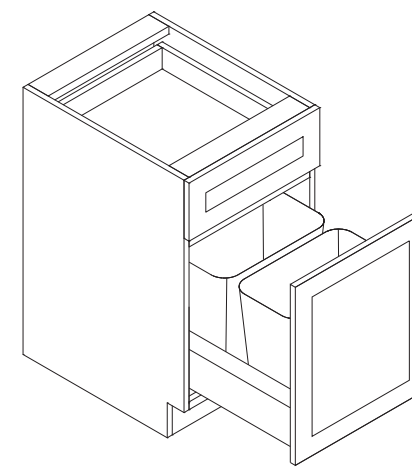

Features

- One drawer
- Double trash bins