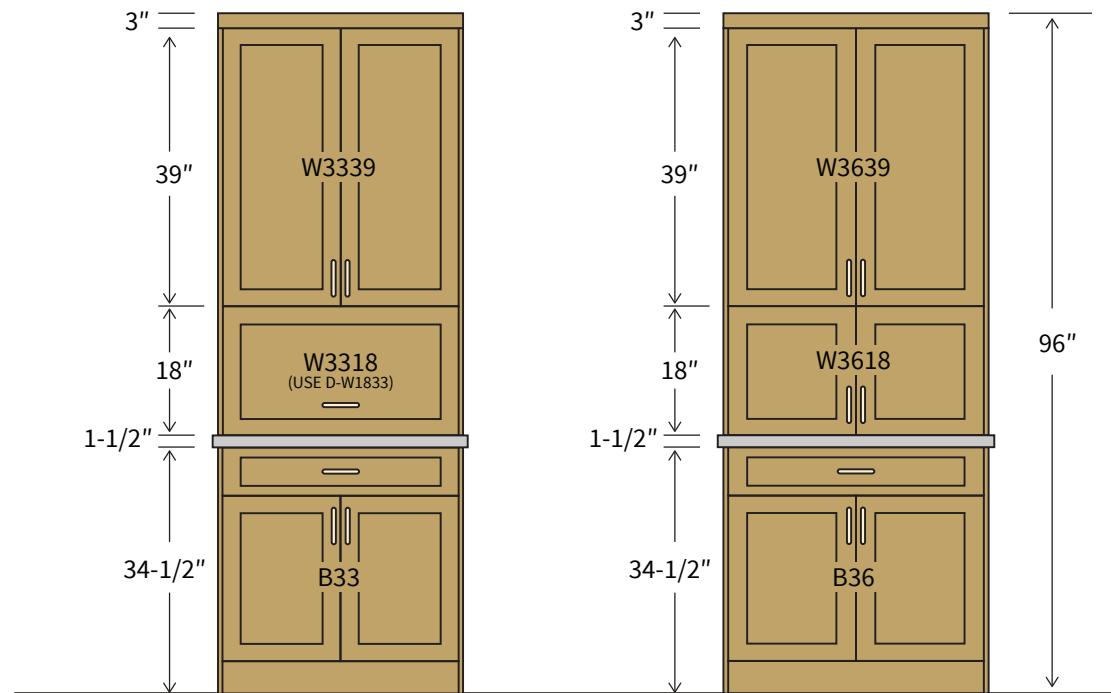

Sit-On-Counter Cabinet for 9' Ceiling

- Use any 18"H wall cabinets as the sit-on-counter cabinet
- 24", 27", 33" wide cabinets can be upgraded to lift-up door
- Add finished end panels on the sides for seamless integration

- Use any 21"H wall cabinets as the sit-on-counter cabinet
- 24", 27", 33" wide cabinets can be upgraded to lift-up doors
- Add finished end panels on the sides for seamless integration