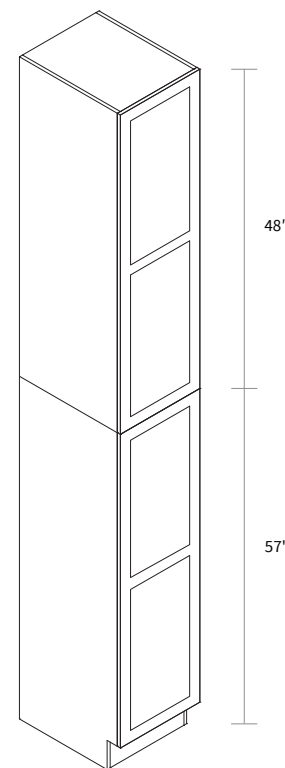

Features

- Two doors
- Six shelves
- Box is separated into TOP & BOTTOM two portions

Wall Pantry Single Door 18" Wide

Item Code	Dimension
WP1893	18"W x 93"H x 24"D

Features

- Two doors
- Five shelves
- Toe kick box is separated from the cabinet box

Wall Pantry Double Door 24" Wide

Item Code	Dimension
WP2493	24"W x 93"H x 24"D

Features

- Four doors
- Five shelves
- Toe kick box is separated from the cabinet box

Wall Pantry Single Door 18" Wide

Item Code	Dimension
WP18105	18"W x 105"H x 24"D

Features

- Two doors
- Six shelves
- Box is separated into TOP & BOTTOM two portions

Wall Pantry Double Door 24" Wide

Item Code	Dimension
WP24105	24"W x 105"H x 24"D

Features

- Four doors
- Six shelves
- Box is separated into TOP & BOTTOM two portions

Wall Pantry Double Door 30" Wide

Item Code	Dimension
WP3093	30"W x 93"H x 24"D

Features

- Four doors
- Five shelves
- Toe kick box is separated from the cabinet box

Wall Pantry Double Door 36" Wide

Item Code	Dimension
WP3693	36"W x 93"H x 24"D