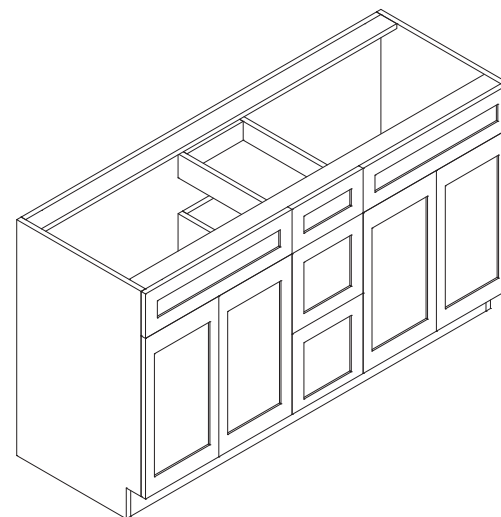

Features

- Two false drawer fronts
- Four doors
- Three drawers 12" wide