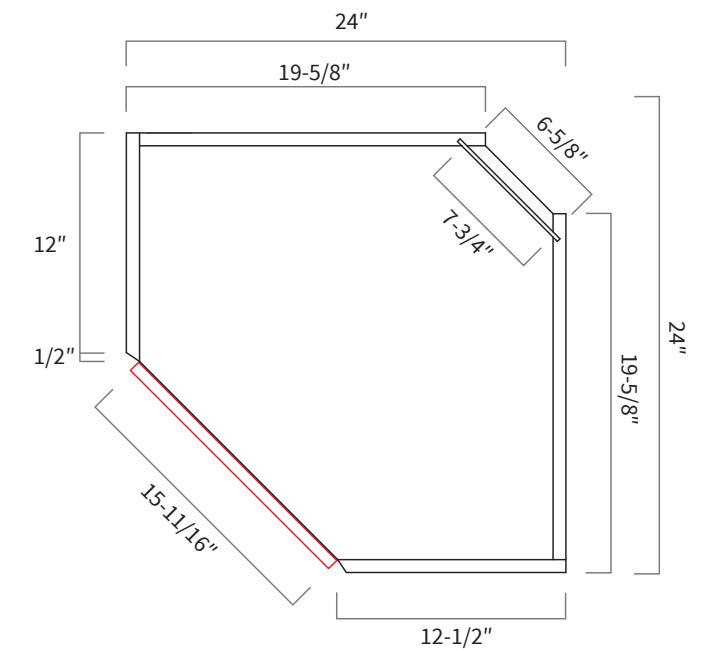

Opening Dimensions

Installation Diagram

Wall Diagonal Corner 24"

Item Code	Dimension
WDC2415	24"W x 15"H x 12"D
WDC2433*	24"W x 33"H x 12"D
WDC2439**	24"W x 39"H x 12"D

Features

- One door 15-11/16" wide, 15-1/2" opening
- Not available in BC2003 Navy Blue
- *Two shelves
- **Three shelves