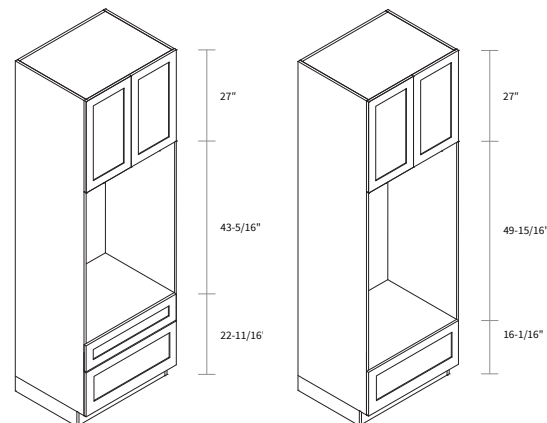

Features

- Opening 28-9/16"W x 43-5/16" or 49-15/16"H
- One shelf
- One big drawer and one small drawer (removable)
- Filler needs to be ordered separately
- Toe kick box is separated from the cabinet box