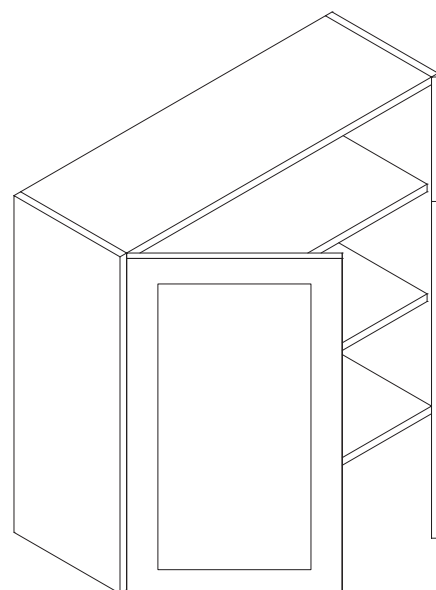

Features

- Two doors
- Two shelves
- Not available in BC2003 Navy Blue