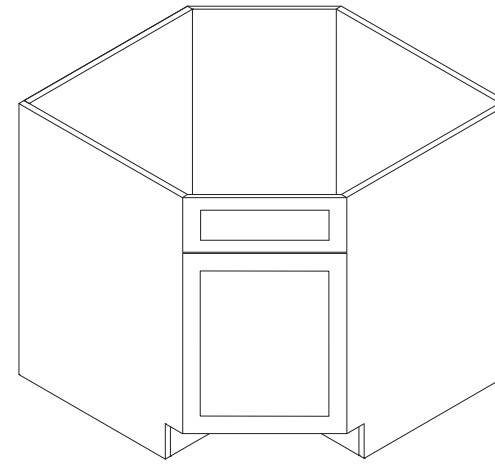

Farm Sink Base

Item Code	Dimension
FSB33	33"W x 34-1/2"H x 24"D
FSB36	36"W x 34-1/2"H x 24"D
FSB39	39"W x 34-1/2"H x 24"D

Features

- Two doors
- FSB33 Opening 31-1/2"W x 10-1/2"H
- FSB36 Opening 34-1/2"W x 10-1/2"H
- FSB39 Opening 37-1/2"W x 10-1/2"H