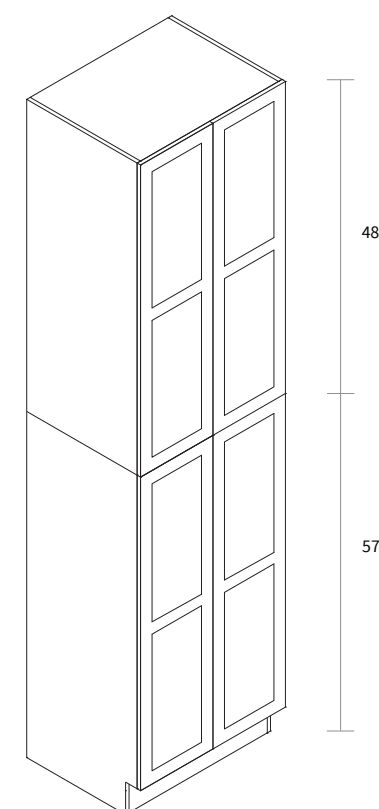

Wall Pantry Double Door 24" Wide

Item Code	Dimension
WP2493	24"W x 93"H x 24"D

Features

- Four doors
- Five shelves
- Toe kick box is separated from the cabinet box

Wall Pantry Single Door 18" Wide

Item Code	Dimension
WP18105	18"W x 105"H x 24"D

Features

- Two doors
- Six shelves
- Box is separated into TOP & BOTTOM two portions

Wall Pantry Double Door 24" Wide

Item Code	Dimension
WP24105	24"W x 105"H x 24"D

Features

- Four doors
- Six shelves
- Box is separated into TOP & BOTTOM two portions

Wall Pantry Double Door 30" Wide

Item Code	Dimension
WP3093	30"W x 93"H x 24"D

Features

- Four doors
- Five shelves
- Toe kick box is separated from the cabinet box

Wall Pantry Double Door 36" Wide

Item Code	Dimension
WP3693	36"W x 93"H x 24"D