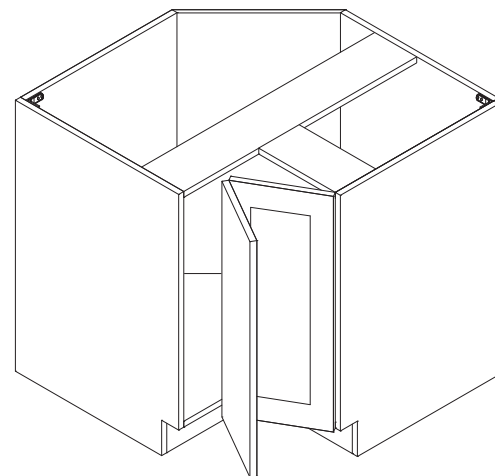

Opening Dimensions

Installation Diagram

Opening Dimensions

Installation Diagram

Base Lazy Susan

Item Code	Dimension
BLS33	33"W x 34-1/2"H x 24"D
BLS36	36"W x 34-1/2"H x 24"D

Features

- Full height bi-folding door
- Two wooden susan included
- Wooden susan 26-1/4" diameter
- Soft close not available