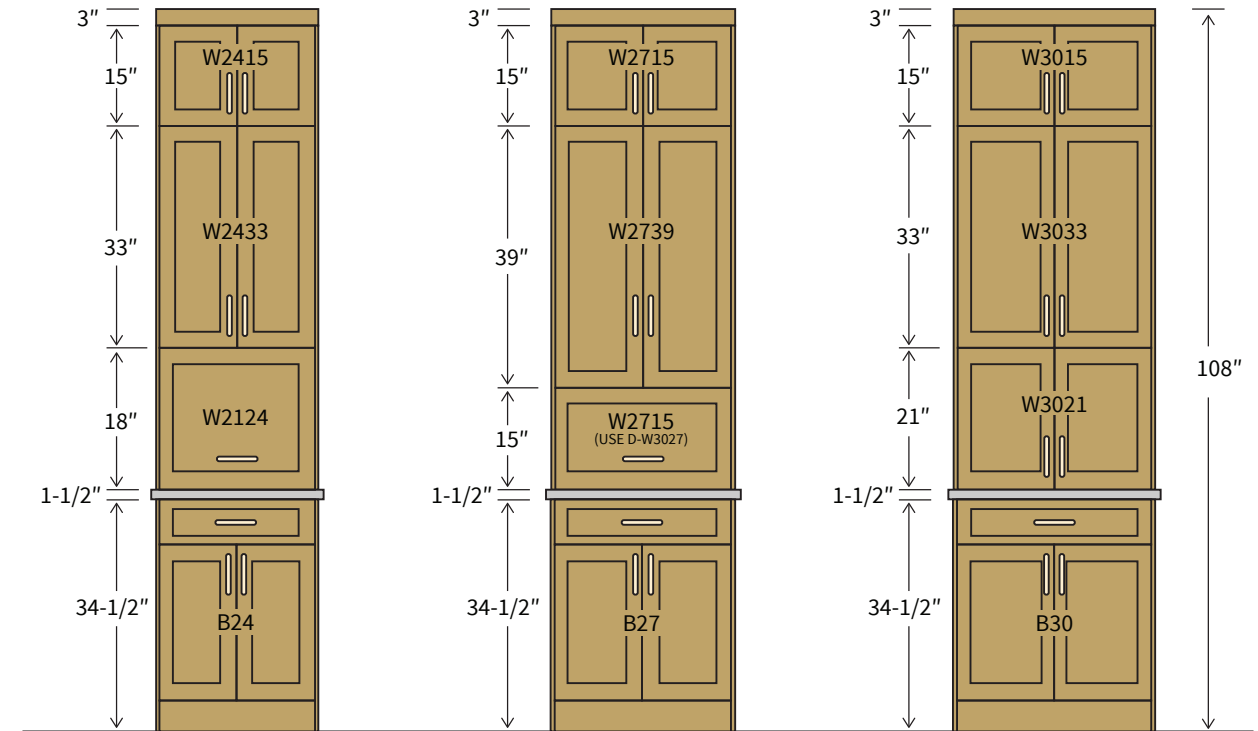

Sit-On-Counter Cabinet for 9' Ceiling

- Use any 18"H wall cabinets as the sit-on-counter cabinet
- 24", 27", 33" wide cabinets can be upgraded to lift-up door
- Add finished end panels on the sides for seamless integration

- Use any 21"H wall cabinets as the sit-on-counter cabinet
- 24", 27", 33" wide cabinets can be upgraded to lift-up doors
- Add finished end panels on the sides for seamless integration