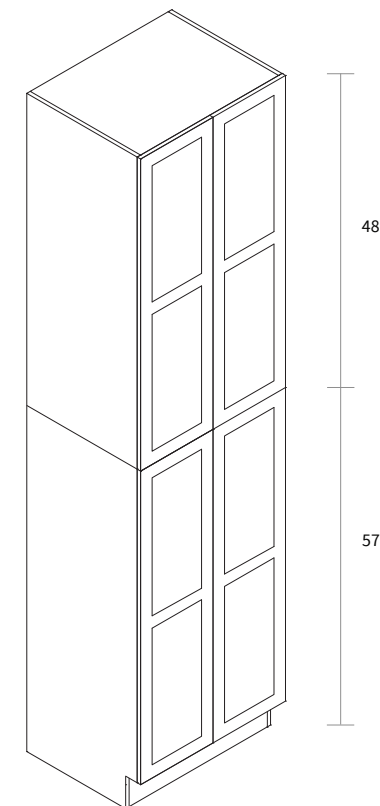

Wall Pantry Double Door 30" Wide

Item Code	Dimension
WP3093	30"W x 93"H x 24"D

Features

- Four doors
- Five shelves
- Toe kick box is separated from the cabinet box

Wall Pantry Double Door 36" Wide

Item Code	Dimension
WP3693	36"W x 93"H x 24"D

Features

- Four doors
- Five shelves
- Toe kick box is separated from the cabinet box

Wall Pantry Double Door 30" Wide

Item Code	Dimension
WP30105	30"W x 105"H x 24"D

Features

- Four doors
- Six shelves
- Box is separated into TOP & BOTTOM two portions

Wall Pantry Double Door 36" Wide

Item Code	Dimension
WP36105	36"W x 105"H x 24"D

Features

- Four doors
- Six shelves
- Box is separated into TOP & BOTTOM two portions

Single Oven Pantry 93"

Item Code	Dimension
SOP3093	30"W x 93"H x 24"D