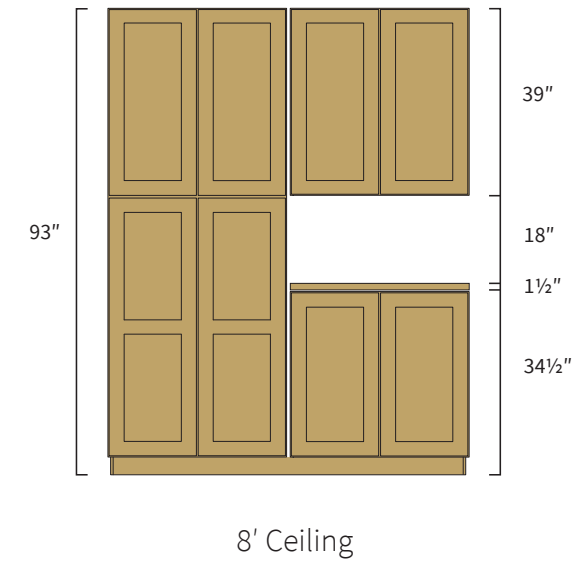

3

CABINET PLANNING