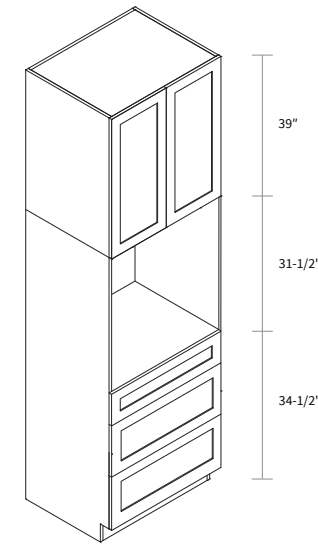

Wall Pantry Double Door 36" Wide

Item Code	Dimension
WP36105	36"W x 105"H x 24"D

Features

- Four doors
- Six shelves
- Box is separated into TOP & BOTTOM two portions

Single Oven Pantry 93"

Item Code	Dimension
SOP3093	30"W x 93"H x 24"D

Features

- Opening 28-9/16"W x 31-1/2"H
- One shelf
- One small drawer and two big drawers
- Filler needs to be ordered separately
- Toe kick box is separated from the cabinet box

Single Oven Pantry 105"

Item Code	Dimension
SOP30105	30"W x 105"H x 24"D

Features

- Opening 28-9/16" x 31-1/2"
- One shelf
- One small drawer
- Two big drawers
- Filler needs to be ordered separately
- Box is separated into TOP/BOTTOM two portions