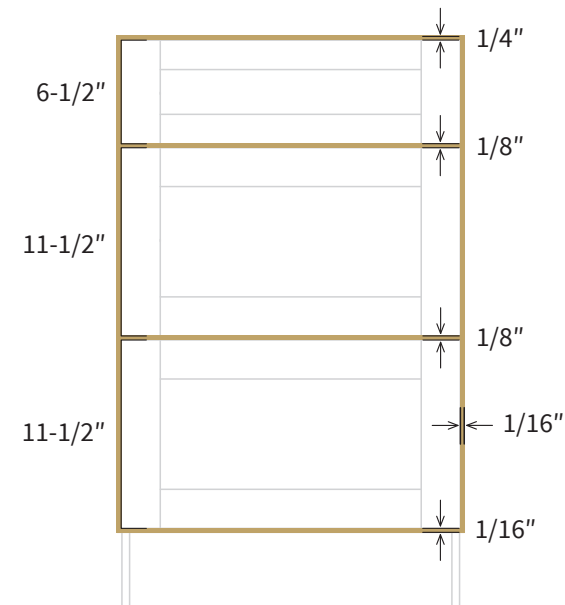

5

DOOR & OVERLAY MEASUREMENTS