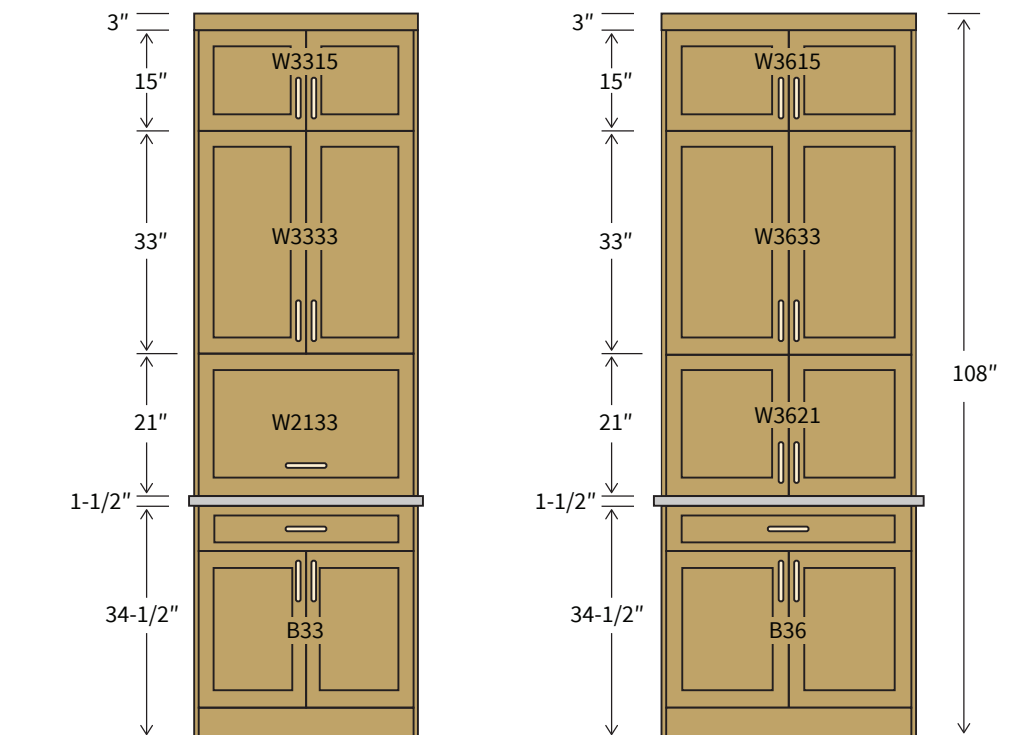

Sit-On-Counter Cabinet for 9' Ceiling

- Use any 18"H wall cabinets as the sit-on-counter cabinet
- 24", 27", 33" wide cabinets can be upgraded to lift-up door
- Add finished end panels on the sides for seamless integration

- Use any 21"H wall cabinets as the sit-on-counter cabinet
- 24", 27", 33" wide cabinets can be upgraded to lift-up doors
- Add finished end panels on the sides for seamless integration