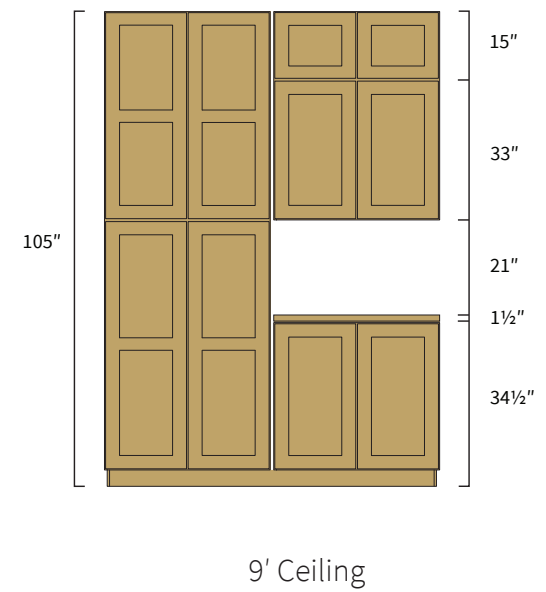

3

CABINET PLANNING