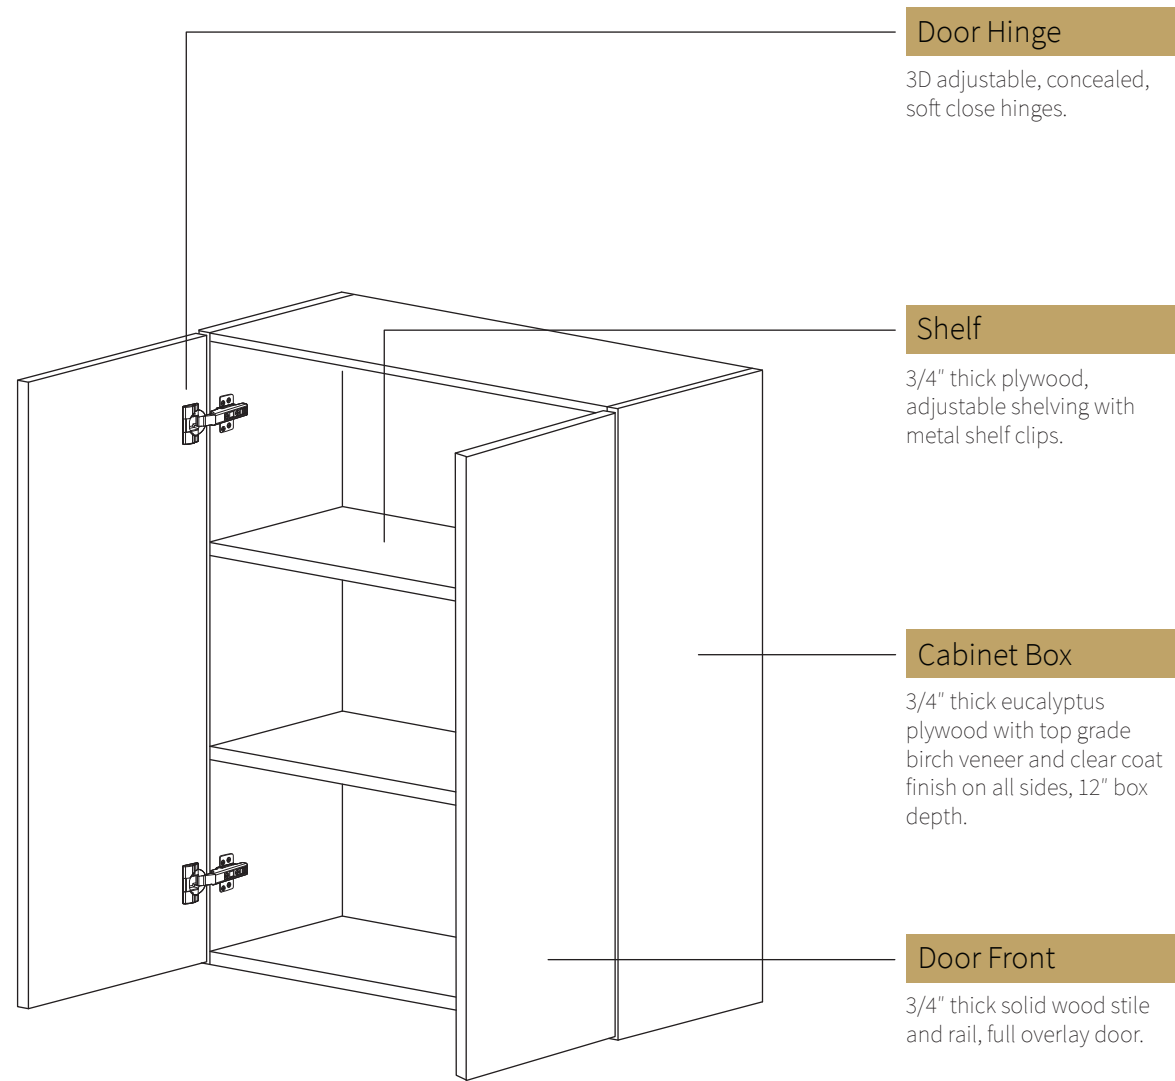

3

CABINET PLANNING

4

CABINET CONSTRUCTION

WALL CABINET FEATURE

BASE CABINET FEATURE

5

DOOR & OVERLAY MEASUREMENTS

7

SPECIFICATIONS

Wall Single Door 15" High

Item Code	Dimension
W1515	15"W x 15"H x 12"D
W1815	18"W x 15"H x 12"D
W2115	21"W x 15"H x 12"D

Features

- One door
- No shelf

Wall Double Door 15" High

Item Code	Dimension
W2415	24"W x 15"H x 12"D
W2715	27"W x 15"H x 12"D
W3015	30"W x 15"H x 12"D
W3315	33"W x 15"H x 12"D
W3615	36"W x 15"H x 12"D
W4215	42"W x 15"H x 12"D

Features

- Two doors
- No shelf

Wall Single Door 33" High

Item Code	Dimension
W0933	9"W x 33"H x 12"D
W1233	12"W x 33"H x 12"D
W1533	15"W x 33"H x 12"D
W1833	18"W x 33"H x 12"D
W2133	21"W x 33"H x 12"D

Features