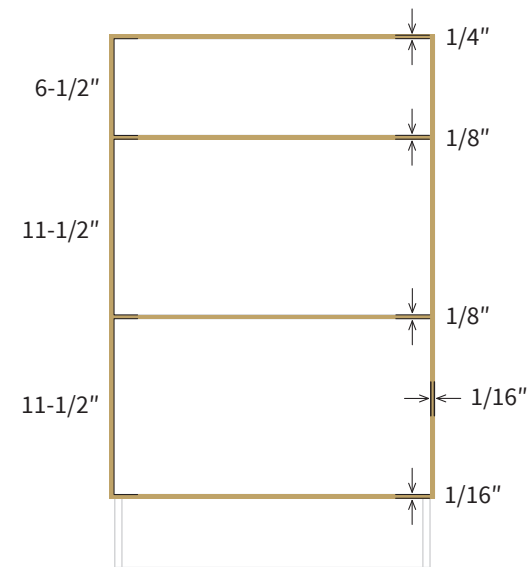

5

DOOR & OVERLAY MEASUREMENTS