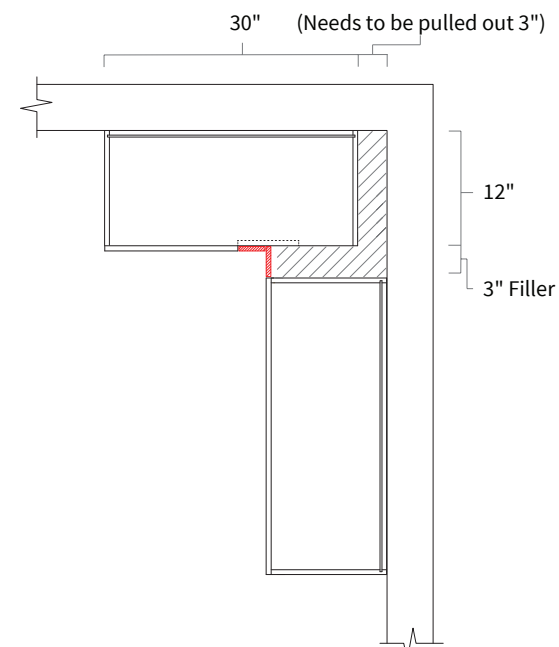

Item Code	Dimension
W333324	33"W x 33"H x 24"D
W363324	36"W x 33"H x 24"D

Features

- Two doors
- One shelf

Opening Dimensions

Installation Diagram

Wall Blind Corner 30"

Item Code	Dimension
WBC3015	30"W x 15"H x 12"D
WBC3033*	30"W x 33"H x 12"D
WBC3039**	30"W x 39"H x 12"D

Features

- One door 17-7/8" wide, 16-1/2" opening
- Hinges on the central stile
- Cabinet can be flipped for left/right application
- Filler needs to be ordered separately

*Two shelves

**Three shelves

Opening Dimensions

Installation Diagram

Wall Diagonal Corner 24"

Item Code	Dimension
WDC2415	24"W x 15"H x 12"D
WDC2433*	24"W x 33"H x 12"D
WDC2439**	24"W x 39"H x 12"D

Features

- One door 15-11/16" wide, 15-1/2" opening

*Two shelves

**Three shelves

Wall Microwave 27" Wide

Item Code	Dimension
WMC2733	27"W x 33"H x 12"D
WMC2739	27"W x 39"H x 12"D

Features

- Two doors
- Finished interior and shelf
- Bottom shelf dimension: 25-9/16"W x 18"D x 3/4"H
- Opening 25-9/16"W x 15-9/16"H