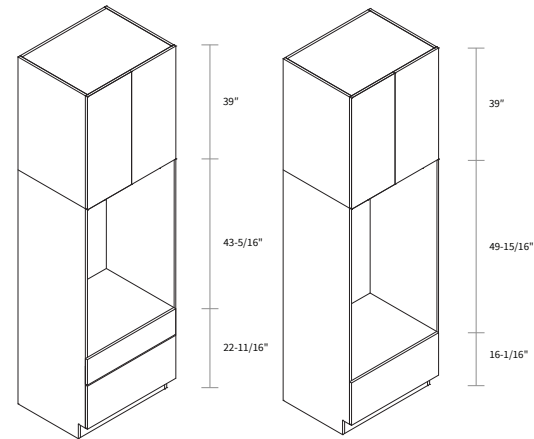

Features

- Opening 28-9/16"W x 43-5/16" or 49-15/16"H
- One shelf
- One big drawer and one small drawer (removable)
- Filler needs to be ordered separately
- Box is separated into TOP & BOTTOM two portions