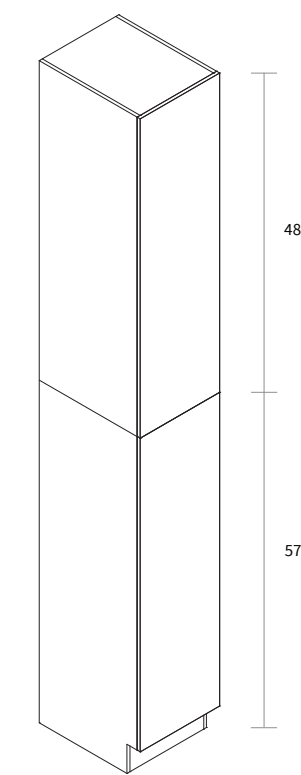

- One door
- Two shelves

Wall Single Door 39" High

Item Code	Dimension
W0939	9"W x 39"H x 12"D
W1239	12"W x 39"H x 12"D
W1539	15"W x 39"H x 12"D
W1839	18"W x 39"H x 12"D
W2139	21"W x 39"H x 12"D

Features

Wall Pantry Single Door 18" Wide

Item Code	Dimension
WP1893	18"W x 93"H x 24"D

Features

- Two doors
- Five shelves
- Toe kick box is separated from the cabinet box

Wall Pantry Single Door 15" Wide

Item Code	Dimension
WP15105	15"W x 105"H x 24"D

Features

- Two doors
- Six shelves
- Box is separated into TOP & BOTTOM two portions

Wall Pantry Single Door 18" Wide

Item Code	Dimension
WP18105	18"W x 105"H x 24"D

Features

- Two doors
- Six shelves
- Box is separated into TOP & BOTTOM two portions

Wall Pantry Double Door 24" Wide

Item Code	Dimension
WP2493	24"W x 93"H x 24"D

Features

- Four doors
- Five shelves
- Toe kick box is separated from the cabinet box

Wall Pantry Double Door 30" Wide

Item Code	Dimension
WP3093	30"W x 93"H x 24"D