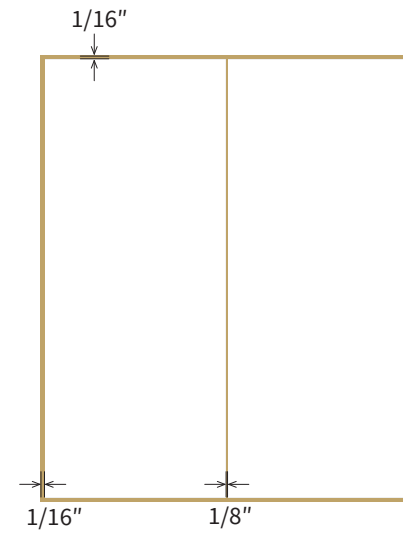

5

DOOR & OVERLAY MEASUREMENTS