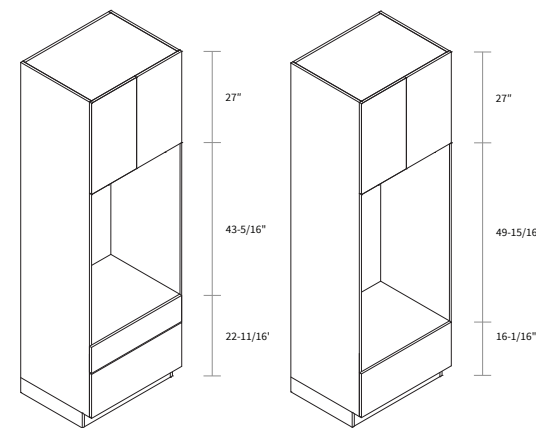

Features

- Opening 28-9/16"W x 43-5/16" or 49-15/16"H
- One shelf
- One big drawer and one small drawer (removable)
- Filler needs to be ordered separately
- Toe kick box is separated from the cabinet box