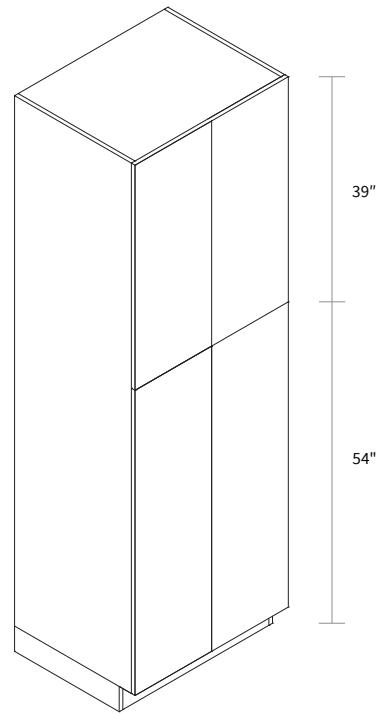

Wall Pantry Single Door 18" Wide

Item Code	Dimension
WP1893	18"W x 93"H x 24"D

Features

- Two doors
- Five shelves
- Toe kick box is separated from the cabinet box

Wall Pantry Single Door 15" Wide

Item Code	Dimension
WP15105	15"W x 105"H x 24"D

Features

- Two doors
- Six shelves
- Box is separated into TOP & BOTTOM two portions

Wall Pantry Single Door 18" Wide

Item Code	Dimension
WP18105	18"W x 105"H x 24"D

Features

- Two doors
- Six shelves
- Box is separated into TOP & BOTTOM two portions

Wall Pantry Double Door 24" Wide

Item Code	Dimension
WP2493	24"W x 93"H x 24"D

Features

- Four doors
- Five shelves
- Toe kick box is separated from the cabinet box

Wall Pantry Double Door 30" Wide

Item Code	Dimension
WP3093	30"W x 93"H x 24"D