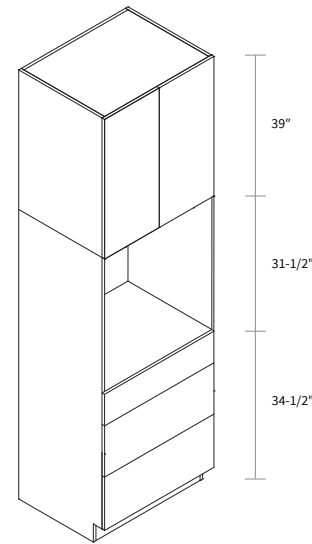

Double Oven Pantry 93"

Item Code	Dimension
DOP3093	30"W x 93"H x 24"D

Features

- Opening 28-9/16" x 54-15/16"
- One shelf
- One small drawer
- Filler needs to be ordered separately
- Toe kick box is separated from the cabinet box

Single Oven Pantry 105"

Item Code	Dimension
SOP30105	30"W x 105"H x 24"D

Features

- Opening 28-9/16" x 31-1/2"
- One shelf
- One small drawer
- Two big drawers
- Filler needs to be ordered separately
- Box is separated into TOP/BOTTOM two portions