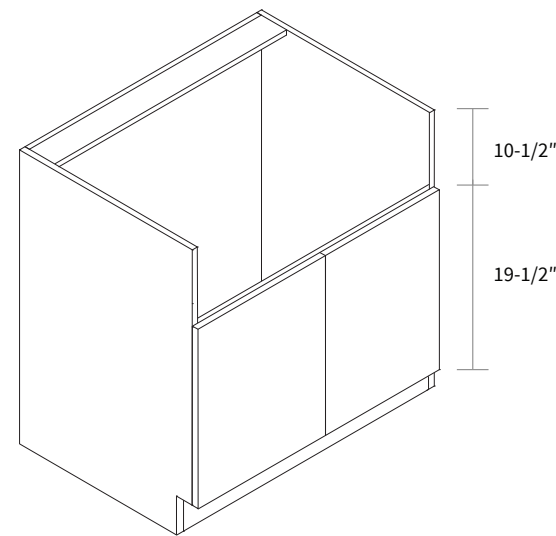

Features

- Two doors
- One false drawer front

Sink Base Diagonal Corner 24"

Item Code	Dimension
SBD36	36"W x 34-1/2"H x 24"D
SBD42	42"W x 34-1/2"H x 24"D

Features

- SBD36: Door 15-5/8" wide, 15-1/4" opening
- SBD42: Door 24-1/8" wide, 23-3/4" opening
- One false drawer front

Farm Sink Base

Item Code	Dimension
FSB33	33"W x 34-1/2"H x 24"D
FSB36	36"W x 34-1/2"H x 24"D
FSB39	39"W x 34-1/2"H x 24"D

Features

- Two doors
- FSB33 Opening 31-1/2"W x 10-1/2"H
- FSB36 Opening 34-1/2"W x 10-1/2"H
- FSB39 Opening 37-1/2"W x 10-1/2"H