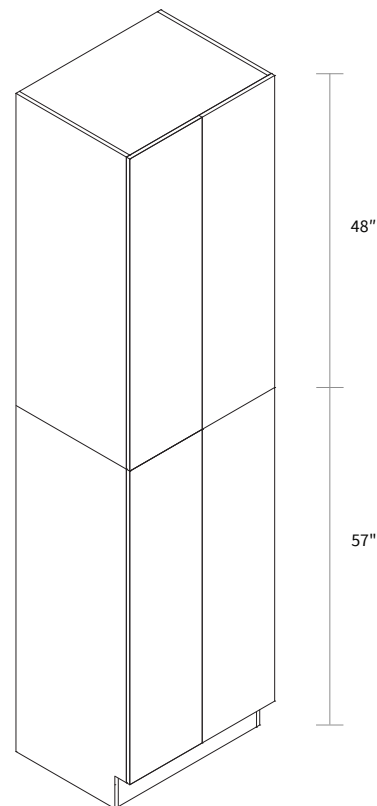

- One door
- Two shelves

Wall Single Door 39" High

Item Code	Dimension
W0939	9"W x 39"H x 12"D
W1239	12"W x 39"H x 12"D
W1539	15"W x 39"H x 12"D
W1839	18"W x 39"H x 12"D
W2139	21"W x 39"H x 12"D

Features

Wall Pantry Double Door 24" Wide

Item Code	Dimension
WP2493	24"W x 93"H x 24"D

Features

- Four doors
- Five shelves
- Toe kick box is separated from the cabinet box

Wall Pantry Double Door 30" Wide

Item Code	Dimension
WP3093	30"W x 93"H x 24"D

Features

- Four doors
- Five shelves
- Toe kick box is separated from the cabinet box

Wall Pantry Double Door 24" Wide

Item Code	Dimension
WP24105	24"W x 105"H x 24"D

Features

- Four doors
- Six shelves
- Box is separated into TOP & BOTTOM two portions

Wall Pantry Double Door 30" Wide

Item Code	Dimension
WP30105	30"W x 105"H x 24"D

Features

- Four doors
- Six shelves
- Box is separated into TOP & BOTTOM two portions

Wall Pantry Double Door 36" Wide

Item Code	Dimension
WP3693	36"W x 93"H x 24"D