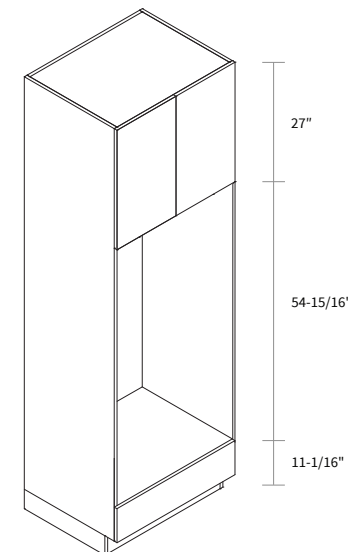

Single Oven Pantry 93"

Item Code	Dimension
SOP3093	30"W x 93"H x 24"D

Features

- Opening 28-9/16"W x 31-1/2"H
- One shelf
- One small drawer and two big drawers
- Filler needs to be ordered separately
- Toe kick box is separated from the cabinet box

Combo Oven Pantry 93"

Item Code	Dimension
COP3093	30"W x 93"H x 24"D

Features

- Opening 28-9/16"W x 43-5/16" or 49-15/16"H
- One shelf
- One big drawer and one small drawer (removable)
- Filler needs to be ordered separately
- Toe kick box is separated from the cabinet box

Double Oven Pantry 93"

Item Code	Dimension
DOP3093	30"W x 93"H x 24"D

Features

- Opening 28-9/16" x 54-15/16"
- One shelf
- One small drawer
- Filler needs to be ordered separately
- Toe kick box is separated from the cabinet box