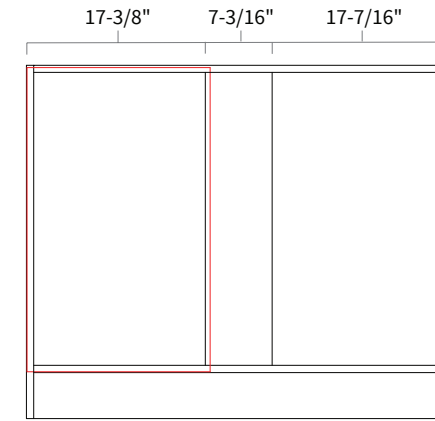

Installation Diagram