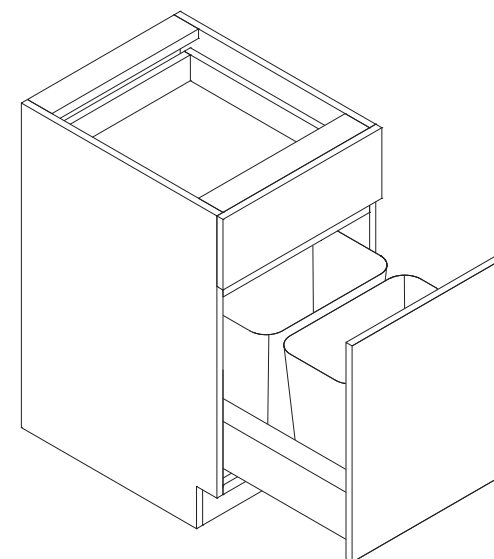

Features

- One drawer
- Double trash bins