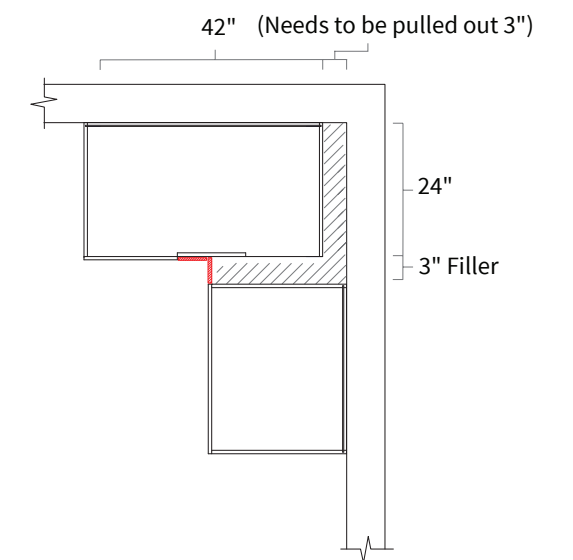

Base Blind Corner 39"

Item Code	Dimension
BBC39	39"W x 34-1/2"H x 24"D

Features

- One full height door 14-7/8" wide, 13-1/2" opening
- Hinges on the central stile
- Filler needs to be ordered separately
- One shelf

Base Blind Corner 42"

Item Code	Dimension
BBC42	42"W x 34-1/2"H x 24"D

Features

- One full height door 17-7/8" wide, 16-1/2" opening
- Hinges on the central stile
- Filler needs to be ordered separately
- One shelf

Opening Dimensions

Installation Diagram

Opening Dimensions

Installation Diagram

Base Lazy Susan

Item Code	Dimension
BLS33	33"W x 34-1/2"H x 24"D
BLS36	36"W x 34-1/2"H x 24"D

Features

- Full height bi-folding door
- Two wooden susan included
- Wooden susan 26-1/4" diameter
- Soft close not available

Spice Rack

Item Code	Dimension
BSR09	9"W x 34-1/2"H x 24"D
BSR12	12"W x 34-1/2"H x 24"D

Features

- Three levels of spice racks

Trash Bin Cabinet

Item Code	Dimension
TB15	15"W x 34-1/2"H x 24"D
TB18	18"W x 34-1/2"H x 24"D