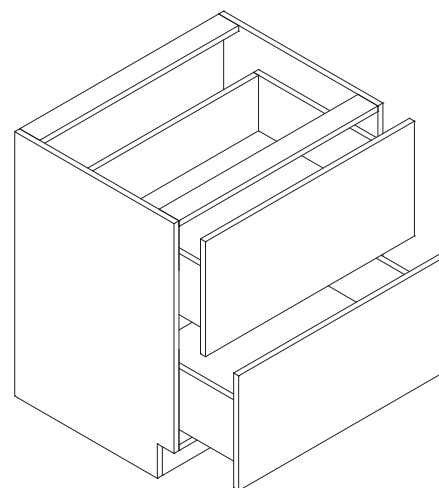

Features

- Two drawers
- Drawer front 14-13/16" tall