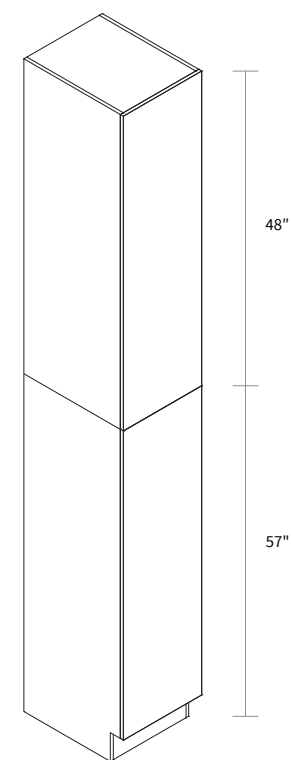

Features

- Three shelves
- Finished interior and exterior

Wall Pantry Single Door 15" Wide

Item Code	Dimension
WP1593	15"W x 93"H x 24"D

Features

- Two doors
- Five shelves
- Toe kick box is separated from the cabinet box

Wall Pantry Single Door 18" Wide

Item Code	Dimension
WP1893	18"W x 93"H x 24"D

Features

- Two doors
- Five shelves
- Toe kick box is separated from the cabinet box

Wall Pantry Single Door 15" Wide

Item Code	Dimension
WP15105	15"W x 105"H x 24"D

Features

- Two doors
- Six shelves
- Box is separated into TOP & BOTTOM two portions

Wall Pantry Single Door 18" Wide

Item Code	Dimension
WP18105	18"W x 105"H x 24"D

Features

- Two doors
- Six shelves
- Box is separated into TOP & BOTTOM two portions

Wall Pantry Double Door 24" Wide

Item Code	Dimension
WP2493	24"W x 93"H x 24"D

Features

- Four doors
- Five shelves
- Toe kick box is separated from the cabinet box

Wall Pantry Double Door 30" Wide

Item Code	Dimension
WP3093	30"W x 93"H x 24"D