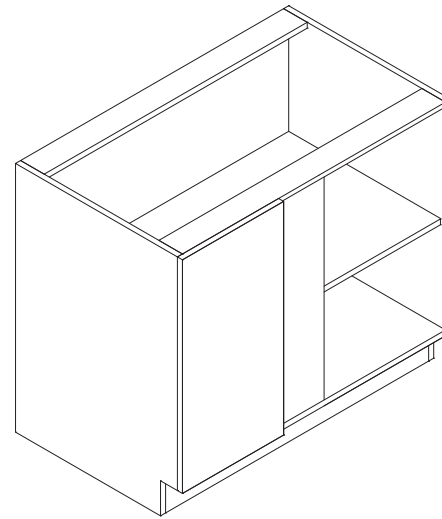

Base Blind Corner 39"

Item Code	Dimension
BBC39	39"W x 34-1/2"H x 24"D

Features

- One full height door 14-7/8" wide, 13-1/2" opening
- Hinges on the central stile
- Filler needs to be ordered separately
- One shelf