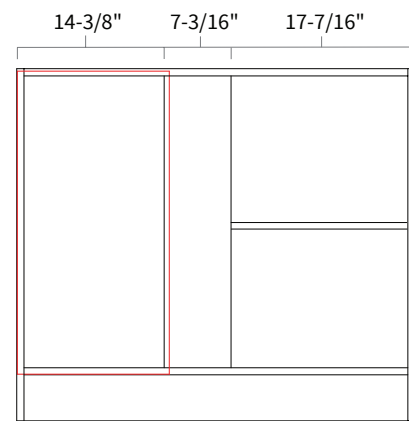

Features

- One full height door 17-7/8" wide, 16-1/2" opening
- Hinges on the central stile
- Filler needs to be ordered separately
- One shelf

Opening Dimensions