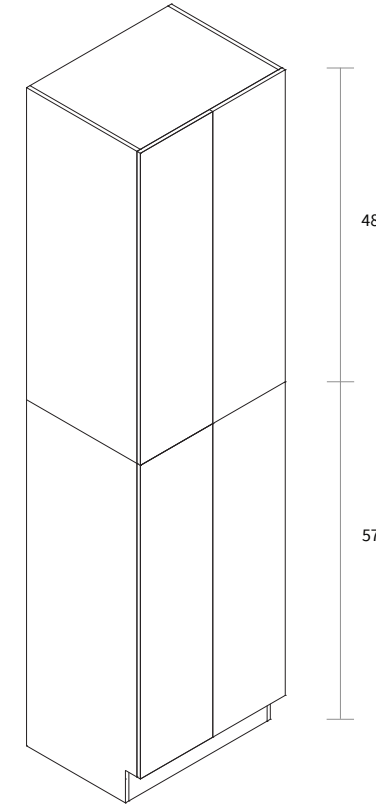

- One door
- Two shelves

Wall Single Door 39" High

Item Code	Dimension
W0939	9"W x 39"H x 12"D
W1239	12"W x 39"H x 12"D
W1539	15"W x 39"H x 12"D
W1839	18"W x 39"H x 12"D
W2139	21"W x 39"H x 12"D

Features

Wall Pantry Double Door 24" Wide

Item Code	Dimension
WP2493	24"W x 93"H x 24"D

Features

- Four doors
- Five shelves
- Toe kick box is separated from the cabinet box

Wall Pantry Double Door 30" Wide

Item Code	Dimension
WP3093	30"W x 93"H x 24"D

Features

- Four doors
- Five shelves
- Toe kick box is separated from the cabinet box

Wall Pantry Double Door 24" Wide

Item Code	Dimension
WP24105	24"W x 105"H x 24"D

Features

- Four doors
- Six shelves
- Box is separated into TOP & BOTTOM two portions

Wall Pantry Double Door 30" Wide

Item Code	Dimension
WP30105	30"W x 105"H x 24"D

Features

- Four doors
- Six shelves
- Box is separated into TOP & BOTTOM two portions

Wall Pantry Double Door 36" Wide

Item Code	Dimension
WP3693	36"W x 93"H x 24"D