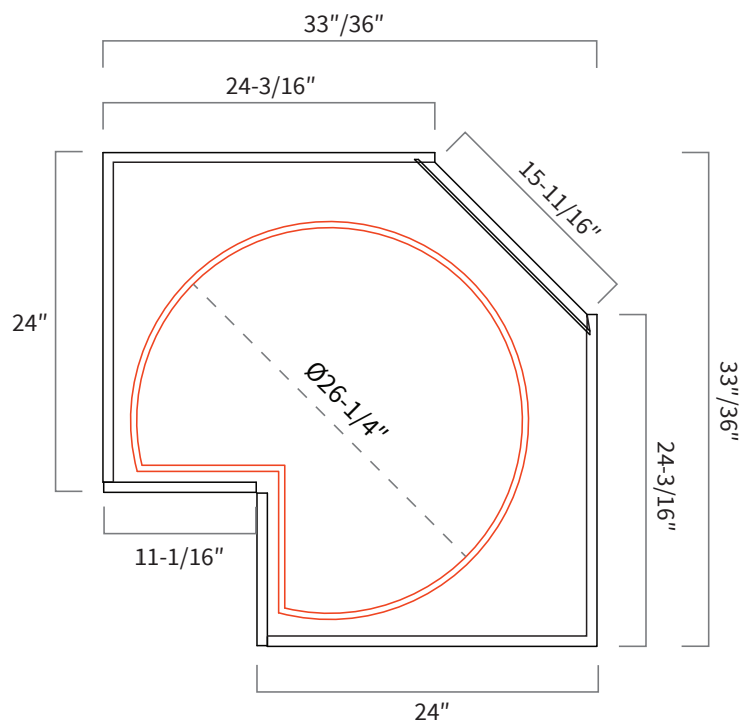

Base Blind Corner 39"

Item Code	Dimension
BBC39	39"W x 34-1/2"H x 24"D

Features

- One full height door 14-7/8" wide, 13-1/2" opening
- Hinges on the central stile
- Filler needs to be ordered separately
- One shelf

Base Blind Corner 42"

Item Code	Dimension
BBC42	42"W x 34-1/2"H x 24"D

Features

- One full height door 17-7/8" wide, 16-1/2" opening
- Hinges on the central stile
- Filler needs to be ordered separately
- One shelf

Opening Dimensions

Installation Diagram

Opening Dimensions

Installation Diagram

Base Lazy Susan

Item Code	Dimension
BLS33	33"W x 34-1/2"H x 24"D
BLS36	36"W x 34-1/2"H x 24"D

Features

- Full height bi-folding door
- Two wooden susan included
- Wooden susan 26-1/4" diameter
- Soft close not available

Spice Rack

Item Code	Dimension
BSR09	9"W x 34-1/2"H x 24"D
BSR12	12"W x 34-1/2"H x 24"D

Features

- Three levels of spice racks

Trash Bin Cabinet

Item Code	Dimension
TB15	15"W x 34-1/2"H x 24"D
TB18	18"W x 34-1/2"H x 24"D