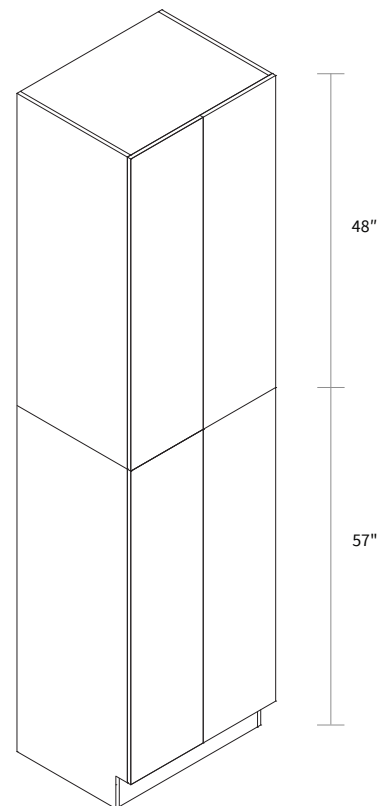

Wall Pantry Double Door 30" Wide

Item Code	Dimension
WP30105	30"W x 105"H x 24"D

Features

- Four doors
- Six shelves
- Box is separated into TOP & BOTTOM two portions

Wall Pantry Double Door 36" Wide

Item Code	Dimension
WP3693	36"W x 93"H x 24"D

Features

- Four doors
- Five shelves
- Toe kick box is separated from the cabinet box

Wall Pantry Double Door 36" Wide

Item Code	Dimension
WP36105	36"W x 105"H x 24"D

Features

- Four doors
- Six shelves
- Box is separated into TOP & BOTTOM two portions

Single Oven Pantry 93"

Item Code	Dimension
SOP3093	30"W x 93"H x 24"D

Features

- Opening 28-9/16"W x 31-1/2"H
- One shelf
- One small drawer and two big drawers
- Filler needs to be ordered separately
- Toe kick box is separated from the cabinet box