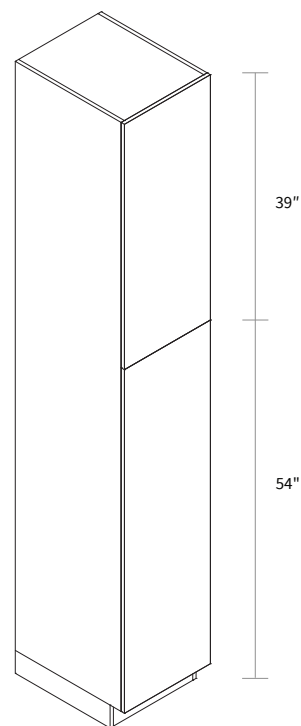

- One door
- Two shelves

Wall Single Door 39" High

Item Code	Dimension
W0939	9"W x 39"H x 12"D
W1239	12"W x 39"H x 12"D
W1539	15"W x 39"H x 12"D
W1839	18"W x 39"H x 12"D
W2139	21"W x 39"H x 12"D

Features

Features

- Three shelves
- Finished interior and exterior

Wall Open Cabinet 48" Height

Item Code	Dimension
WOC1248	12"W x 48"H x 12-7/8"D
WOC1548	15"W x 48"H x 12-7/8"D
WOC1848	18"W x 48"H x 12-7/8"D
WOC2148	21"W x 48"H x 12-7/8"D
WOC2448	24"W x 48"H x 12-7/8"D
WOC2748	27"W x 48"H x 12-7/8"D
WOC3048	30"W x 48"H x 12-7/8"D
WOC3348	33"W x 48"H x 12-7/8"D
WOC3648	36"W x 48"H x 12-7/8"D
WOC3948	39"W x 48"H x 12-7/8"D
WOC4248	42"W x 48"H x 12-7/8"D

Features

- Three shelves
- Finished interior and exterior

Wall Pantry Single Door 15" Wide

Item Code	Dimension
WP1593	15"W x 93"H x 24"D

Features

- Two doors
- Five shelves
- Toe kick box is separated from the cabinet box

Wall Pantry Single Door 18" Wide

Item Code	Dimension
WP1893	18"W x 93"H x 24"D

Features

- Two doors
- Five shelves
- Toe kick box is separated from the cabinet box

Wall Pantry Single Door 15" Wide

Item Code	Dimension
WP15105	15"W x 105"H x 24"D