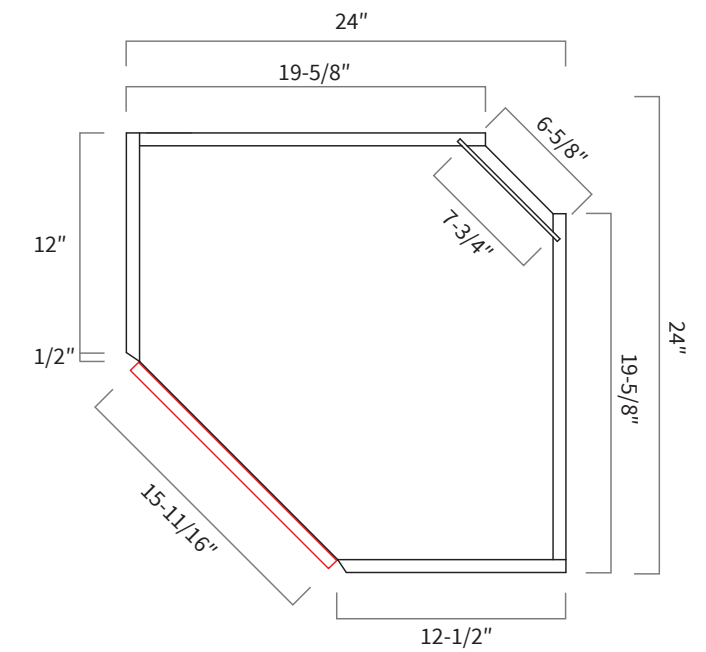

Installation Diagram

Wall Diagonal Corner 24"

Item Code	Dimension
WDC2415	24"W x 15"H x 12"D
WDC2433*	24"W x 33"H x 12"D
WDC2439**	24"W x 39"H x 12"D

Features

- One door 15-11/16" wide, 15-1/2" opening

*Two shelves

**Three shelves

Wall Microwave 27" Wide

Item Code	Dimension
WMC2733	27"W x 33"H x 12"D
WMC2739	27"W x 39"H x 12"D

Features

- Two doors
- Finished interior and shelf
- Bottom shelf dimension: 25-9/16"W x 18"D x 3/4"H
- Opening 25-9/16"W x 15-9/16"H