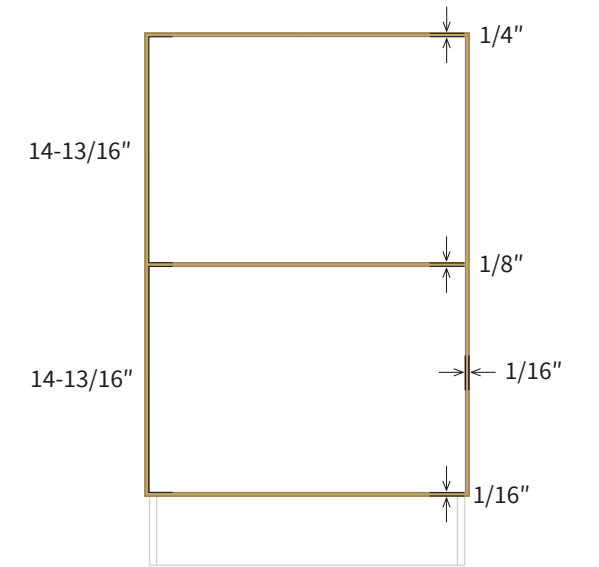

5

DOOR & OVERLAY MEASUREMENTS