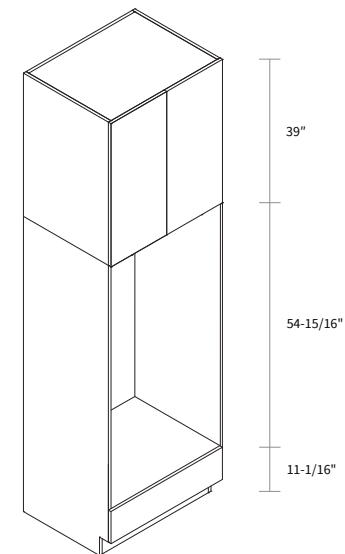

Single Oven Pantry 105"

Item Code	Dimension
SOP30105	30"W x 105"H x 24"D

Features

- Opening 28-9/16" x 31-1/2"
- One shelf
- One small drawer
- Two big drawers
- Filler needs to be ordered separately
- Box is separated into TOP/BOTTOM two portions

Combo Oven Pantry 105"

Item Code	Dimension
COP30105	30"W x 105"H x 24"D

Features

- Opening 28-9/16"W x 43-5/16" or 49-15/16"H
- One shelf
- One big drawer and one small drawer (removable)
- Filler needs to be ordered separately
- Box is separated into TOP & BOTTOM two portions

Double Oven Pantry 105"

Item Code	Dimension
DOP30105	30"W x 105"H x 24"D

Features

- Opening 28-9/16" x 54-15/16"
- One shelf
- One small drawer
- Filler needs to be ordered separately
- Box is separated into TOP & BOTTOM two portions

Pantry Open Cabinet 93" Height

Item Code	Dimension
POC1293	12"W x 93"H x 24-7/8"D
POC1593	15"W x 93"H x 24-7/8"D
POC1893	18"W x 93"H x 24-7/8"D
POC2193	21"W x 93"H x 24-7/8"D
POC2493	24"W x 93"H x 24-7/8"D
POC2793	27"W x 93"H x 24-7/8"D
POC3093	30"W x 93"H x 24-7/8"D
POC3393	33"W x 93"H x 24-7/8"D
POC3693	36"W x 93"H x 24-7/8"D
POC3993	39"W x 93"H x 24-7/8"D
POC4293	42"W x 93"H x 24-7/8"D