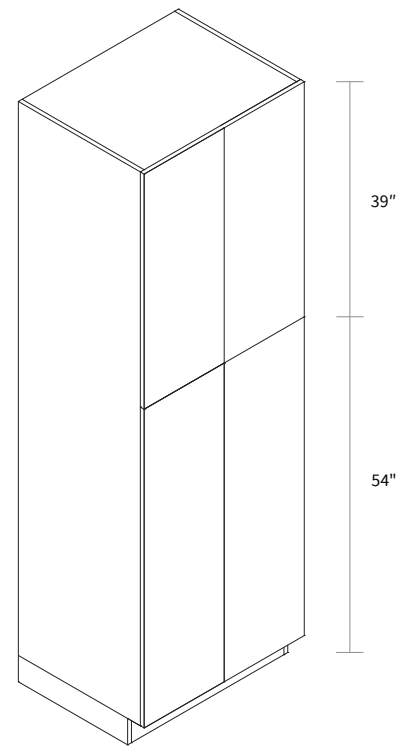

Features

- Four doors
- Five shelves
- Toe kick box is separated from the cabinet box

Wall Pantry Double Door 24" Wide

Item Code	Dimension
WP24105	24"W x 105"H x 24"D

Features

- Four doors
- Six shelves
- Box is separated into TOP & BOTTOM two portions

Wall Pantry Double Door 30" Wide

Item Code	Dimension
WP30105	30"W x 105"H x 24"D

Features

- Four doors
- Six shelves
- Box is separated into TOP & BOTTOM two portions

Wall Pantry Double Door 36" Wide

Item Code	Dimension
WP3693	36"W x 93"H x 24"D

Features

- Four doors
- Five shelves
- Toe kick box is separated from the cabinet box

Wall Pantry Double Door 36" Wide

Item Code	Dimension
WP36105	36"W x 105"H x 24"D

Features

- Four doors
- Six shelves
- Box is separated into TOP & BOTTOM two portions