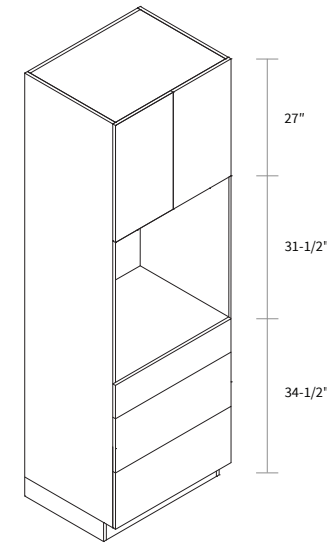

Wall Pantry Double Door 30" Wide

Item Code	Dimension
WP30105	30"W x 105"H x 24"D

Features

- Four doors
- Six shelves
- Box is separated into TOP & BOTTOM two portions

Wall Pantry Double Door 36" Wide

Item Code	Dimension
WP3693	36"W x 93"H x 24"D

Features

- Four doors
- Five shelves
- Toe kick box is separated from the cabinet box

Wall Pantry Double Door 36" Wide

Item Code	Dimension
WP36105	36"W x 105"H x 24"D

Features

- Four doors
- Six shelves
- Box is separated into TOP & BOTTOM two portions

Single Oven Pantry 93"

Item Code	Dimension
SOP3093	30"W x 93"H x 24"D

Features

- Opening 28-9/16"W x 31-1/2"H
- One shelf
- One small drawer and two big drawers
- Filler needs to be ordered separately
- Toe kick box is separated from the cabinet box