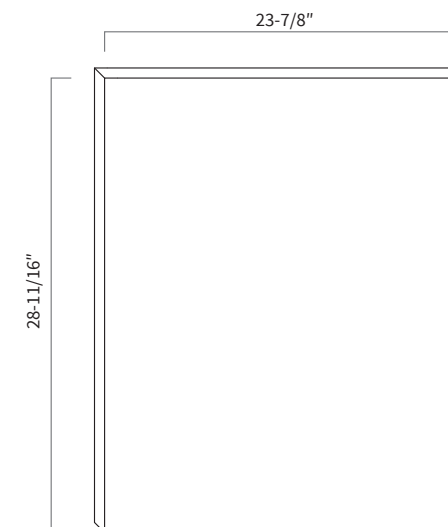

Features

- Panel ready for dishwasher