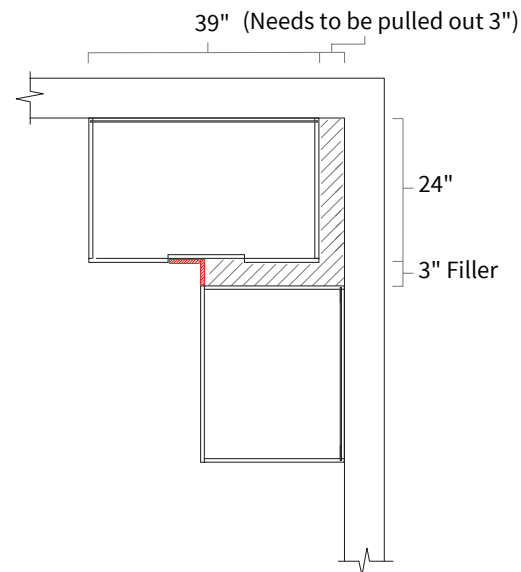

Base Blind Corner 39"

Item Code	Dimension
BBC39	39"W x 34-1/2"H x 24"D

Features

- One full height door 14-7/8" wide, 13-1/2" opening
- Hinges on the central stile
- Filler needs to be ordered separately
- One shelf

Base Blind Corner 42"

Item Code	Dimension
BBC42	42"W x 34-1/2"H x 24"D

Features

- One full height door 17-7/8" wide, 16-1/2" opening
- Hinges on the central stile
- Filler needs to be ordered separately
- One shelf

Opening Dimensions

Installation Diagram

Opening Dimensions

Installation Diagram

Base Lazy Susan

Item Code	Dimension
BLS33	33"W x 34-1/2"H x 24"D
BLS36	36"W x 34-1/2"H x 24"D

Features

- Full height bi-folding door
- Two wooden susan included
- Wooden susan 26-1/4" diameter
- Soft close not available