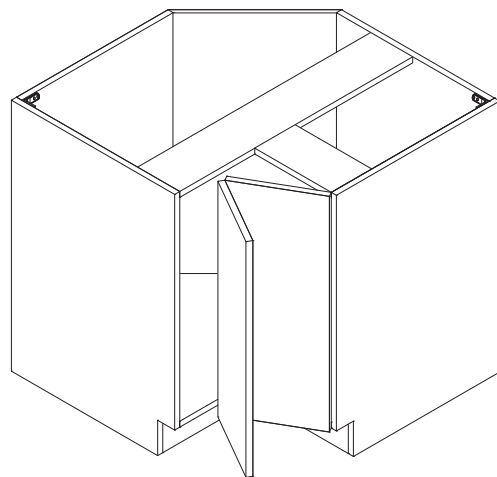

Opening Dimensions

Installation Diagram

Opening Dimensions

Installation Diagram

Base Lazy Susan

Item Code	Dimension
BLS33	33"W x 34-1/2"H x 24"D
BLS36	36"W x 34-1/2"H x 24"D

Features

- Full height bi-folding door
- Two wooden susan included
- Wooden susan 26-1/4" diameter
- Soft close not available