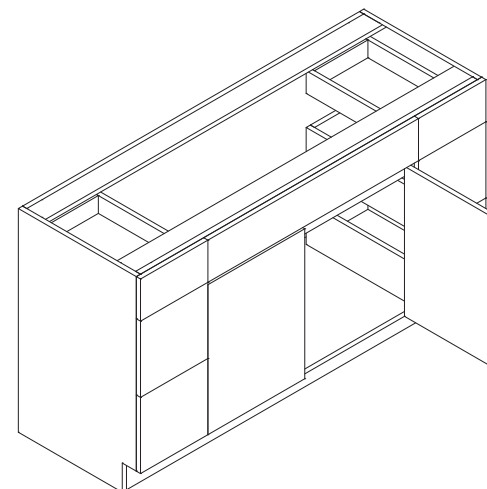

Features

- One false drawer front
- Two doors
- Six drawers 12" wide