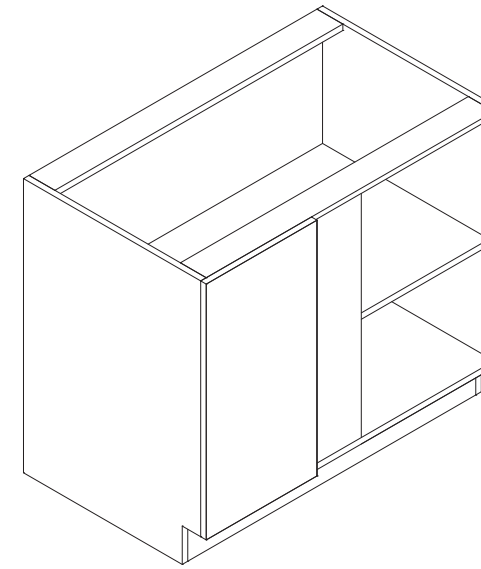

Base Blind Corner 39"

Item Code	Dimension
BBC39	39"W x 34-1/2"H x 24"D

Features

- One full height door 14-7/8" wide, 13-1/2" opening
- Hinges on the central stile
- Filler needs to be ordered separately
- One shelf