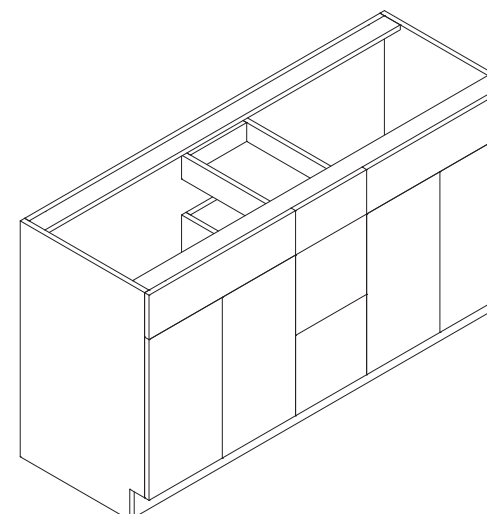

Features

- Two false drawer fronts
- Four doors
- Three drawers 12" wide