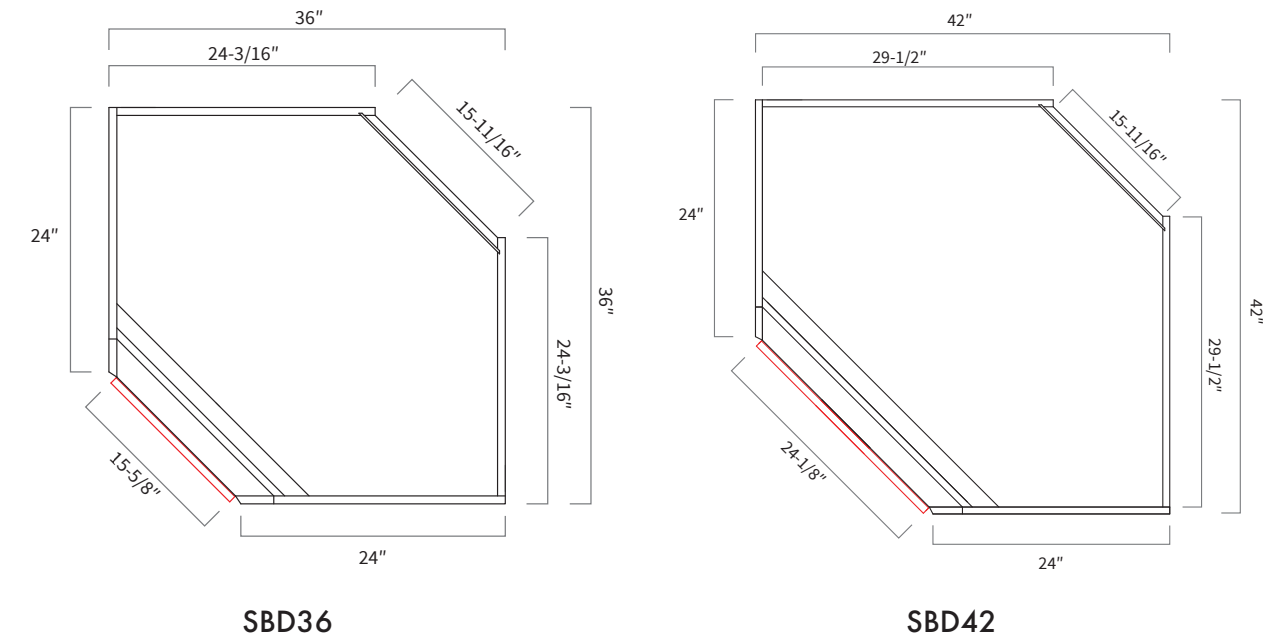

Features

- Two doors
- One false drawer front

Sink Base Diagonal Corner 24"

Item Code	Dimension
SBD36	36"W x 34-1/2"H x 24"D
SBD42	42"W x 34-1/2"H x 24"D

Features

- SBD36: Door 15-5/8" wide, 15-1/4" opening
- SBD42: Door 24-1/8" wide, 23-3/4" opening
- One false drawer front

Farm Sink Base

Item Code	Dimension
FSB33	33"W x 34-1/2"H x 24"D
FSB36	36"W x 34-1/2"H x 24"D
FSB39	39"W x 34-1/2"H x 24"D

Features

- Two doors
- FSB33 Opening 31-1/2"W x 10-1/2"H
- FSB36 Opening 34-1/2"W x 10-1/2"H
- FSB39 Opening 37-1/2"W x 10-1/2"H