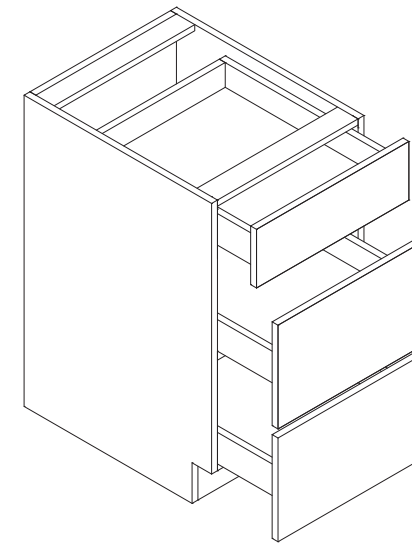

Drawer Vanity

Item Code	Dimension
VDB12	12"W x 34-1/2"H x 21"D
VDB15	15"W x 34-1/2"H x 21"D
VDB18	18"W x 34-1/2"H x 21"D
VDB21	21"W x 34-1/2"H x 21"D

Features

- Three drawers
- Small drawer front 6-1/2" tall
- Large drawer front 11-1/2" tall

Roll Out Tray

Item Code	Dimension
ROT15	11-1/4"W x 4"H x 21"D
ROT18	14-1/4"W x 4"H x 21"D
ROT21	17-1/4"W x 4"H x 21"D
ROT24	20-1/4"W x 4"H x 21"D
ROT27	23-1/4"W x 4"H x 21"D
ROT30	26-1/4"W x 4"H x 21"D
ROT33	29-1/4"W x 4"H x 21"D
ROT36	32-1/4"W x 4"H x 21"D