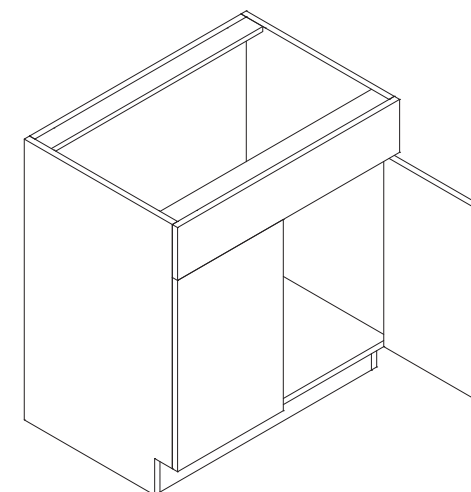

Base Vanity

Item Code	Dimension
VSB24	24"W x 34-1/2"H x 21"D
VSB30	30"W x 34-1/2"H x 21"D
VSB33	33"W x 34-1/2"H x 21"D
VSB36	36"W x 34-1/2"H x 21"D