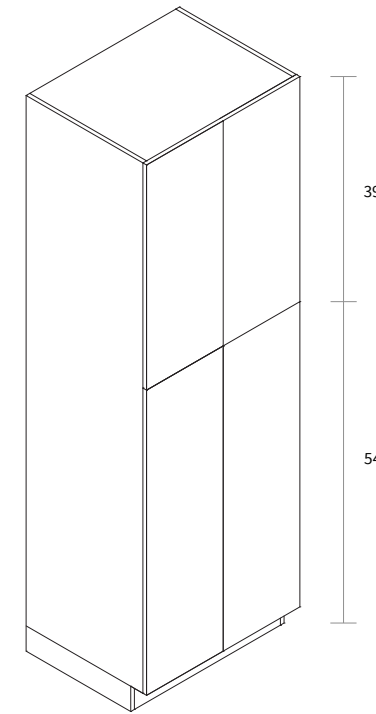

Features

- Two doors
- Six shelves
- Box is separated into TOP & BOTTOM two portions

Wall Pantry Single Door 18" Wide

Item Code	Dimension
WP18105	18"W x 105"H x 24"D

Features

- Two doors
- Six shelves
- Box is separated into TOP & BOTTOM two portions

Wall Pantry Double Door 24" Wide

Item Code	Dimension
WP2493	24"W x 93"H x 24"D

Features

- Four doors
- Five shelves
- Toe kick box is separated from the cabinet box

Wall Pantry Double Door 30" Wide

Item Code	Dimension
WP3093	30"W x 93"H x 24"D

Features

- Four doors
- Five shelves
- Toe kick box is separated from the cabinet box

Wall Pantry Double Door 24" Wide

Item Code	Dimension
WP24105	24"W x 105"H x 24"D

Features

- Four doors
- Six shelves
- Box is separated into TOP & BOTTOM two portions