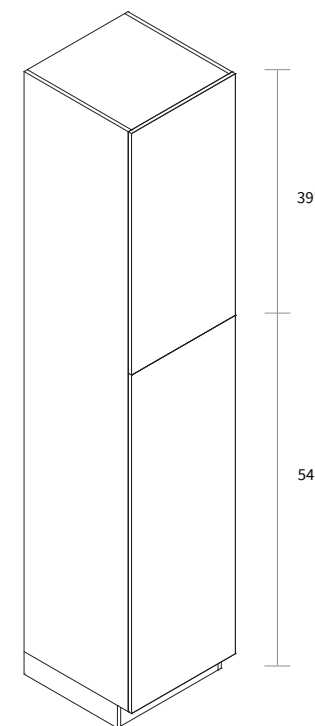

Features

- Three shelves
- Finished interior and exterior

Wall Open Cabinet 48" Height

Item Code	Dimension
WOC1248	12"W x 48"H x 12-7/8"D
WOC1548	15"W x 48"H x 12-7/8"D
WOC1848	18"W x 48"H x 12-7/8"D
WOC2148	21"W x 48"H x 12-7/8"D
WOC2448	24"W x 48"H x 12-7/8"D
WOC2748	27"W x 48"H x 12-7/8"D
WOC3048	30"W x 48"H x 12-7/8"D
WOC3348	33"W x 48"H x 12-7/8"D
WOC3648	36"W x 48"H x 12-7/8"D
WOC3948	39"W x 48"H x 12-7/8"D
WOC4248	42"W x 48"H x 12-7/8"D

Features

- Three shelves
- Finished interior and exterior

Wall Pantry Single Door 15" Wide

Item Code	Dimension
WP1593	15"W x 93"H x 24"D

Features

- Two doors
- Five shelves
- Toe kick box is separated from the cabinet box

Wall Pantry Single Door 18" Wide

Item Code	Dimension
WP1893	18"W x 93"H x 24"D

Features

- Two doors
- Five shelves
- Toe kick box is separated from the cabinet box

Wall Pantry Single Door 15" Wide

Item Code	Dimension
WP15105	15"W x 105"H x 24"D

Features

- Two doors
- Six shelves
- Box is separated into TOP & BOTTOM two portions

Wall Pantry Single Door 18" Wide

Item Code	Dimension
WP18105	18"W x 105"H x 24"D

Features

- Two doors
- Six shelves
- Box is separated into TOP & BOTTOM two portions