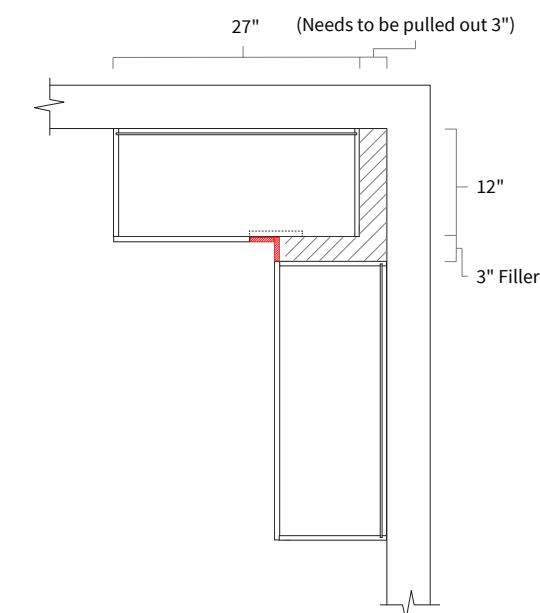

Item Code	Dimension
W333324	33"W x 33"H x 24"D
W363324	36"W x 33"H x 24"D

Features

- Two doors
- One shelf

Opening Dimensions

Installation Diagram

Wall Blind Corner 30"

Item Code	Dimension
WBC3015	30"W x 15"H x 12"D
WBC3033*	30"W x 33"H x 12"D
WBC3039**	30"W x 39"H x 12"D

Features

- One door 17-7/8" wide, 16-1/2" opening
- Hinges on the central stile
- Cabinet can be flipped for left/right application
- Filler needs to be ordered separately

*Two shelves

**Three shelves

Opening Dimensions

Installation Diagram

Wall Diagonal Corner 24"

Item Code	Dimension
WDC2415	24"W x 15"H x 12"D
WDC2433*	24"W x 33"H x 12"D
WDC2439**	24"W x 39"H x 12"D

Features

- One door 15-11/16" wide, 15-1/2" opening

*Two shelves