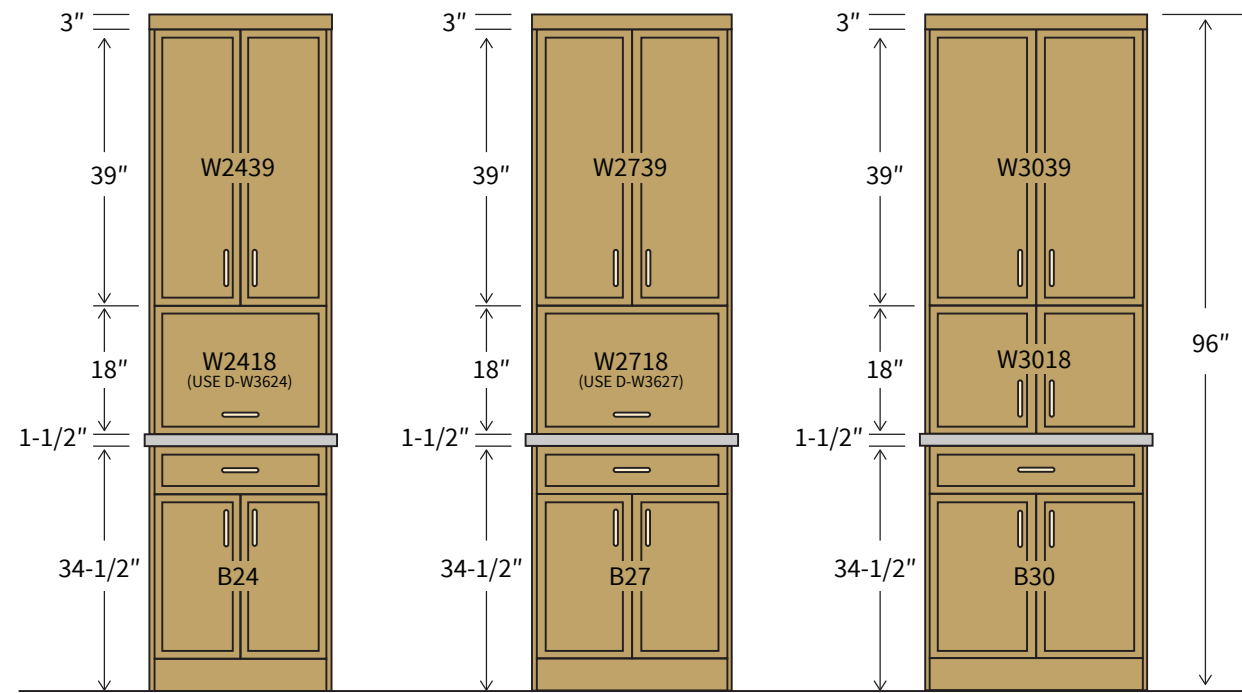

Sit-On-Counter Cabinet for 8' Ceiling

- Use any 18"H wall cabinets as the sit-on-counter cabinet
- 24", 27", 33" wide cabinets can be upgraded to lift-up door
- Add finished end panels on the sides for seamless integration