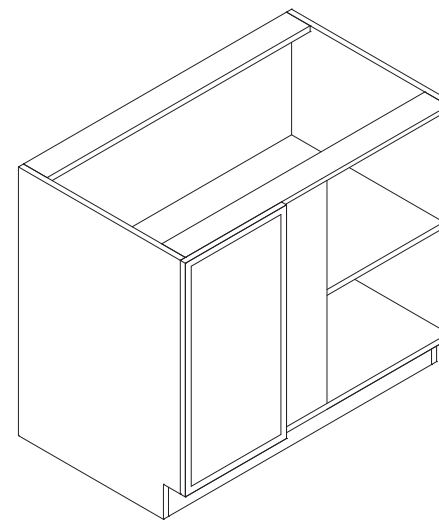

Base Blind Corner 39"

Item Code	Dimension
BBC39	39"W x 34-1/2"H x 24"D

Features

- One full height door 14-7/8" wide, 13-1/2" opening
- Hinges on the central stile
- Filler needs to be ordered separately
- One shelf