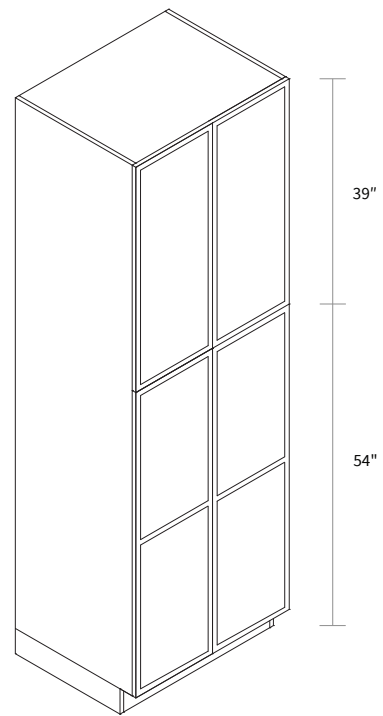

Wall Pantry Single Door 15" Wide

Item Code	Dimension
WP1593	15"W x 93"H x 24"D

Features

- Two doors
- Five shelves
- Toe kick box is separated from the cabinet box

Wall Pantry Single Door 18" Wide

Item Code	Dimension
WP1893	18"W x 93"H x 24"D

Features

- Two doors
- Five shelves
- Toe kick box is separated from the cabinet box

Wall Pantry Single Door 15" Wide

Item Code	Dimension
WP15105	15"W x 105"H x 24"D

Features

- Two doors
- Six shelves
- Box is separated into TOP & BOTTOM two portions

Wall Pantry Single Door 18" Wide

Item Code	Dimension
WP18105	18"W x 105"H x 24"D

Features

- Two doors
- Six shelves
- Box is separated into TOP & BOTTOM two portions

Wall Pantry Double Door 24" Wide

Item Code	Dimension
WP2493	24"W x 93"H x 24"D