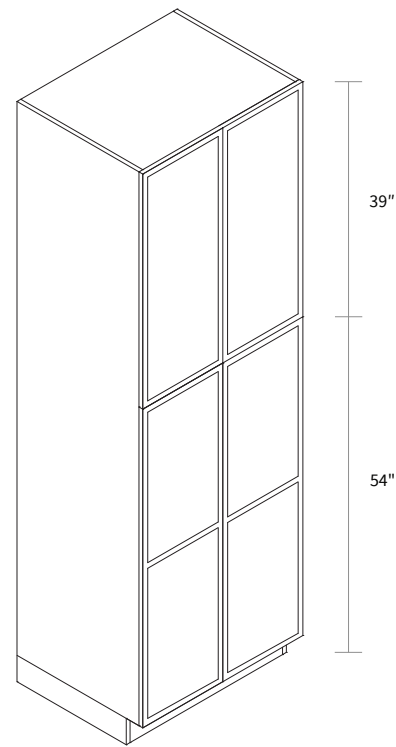

Wall Pantry Double Door 24" Wide

Item Code	Dimension
WP24105	24"W x 105"H x 24"D

Features

- Four doors
- Six shelves
- Box is separated into TOP & BOTTOM two portions

Wall Pantry Double Door 30" Wide

Item Code	Dimension
WP30105	30"W x 105"H x 24"D

Features

- Four doors
- Six shelves
- Box is separated into TOP & BOTTOM two portions

Wall Pantry Double Door 36" Wide

Item Code	Dimension
WP3693	36"W x 93"H x 24"D

Features

- Four doors
- Five shelves
- Toe kick box is separated from the cabinet box