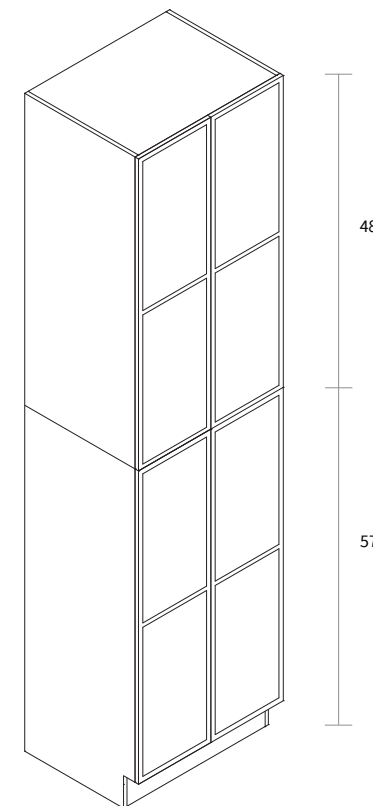

Wall Pantry Single Door 18" Wide

Item Code	Dimension
WP18105	18"W x 105"H x 24"D

Features

- Two doors
- Six shelves
- Box is separated into TOP & BOTTOM two portions

Wall Pantry Double Door 24" Wide

Item Code	Dimension
WP2493	24"W x 93"H x 24"D

Features

- Four doors
- Five shelves
- Toe kick box is separated from the cabinet box

Wall Pantry Double Door 30" Wide

Item Code	Dimension
WP3093	30"W x 93"H x 24"D

Features

- Four doors
- Five shelves
- Toe kick box is separated from the cabinet box

Wall Pantry Double Door 24" Wide

Item Code	Dimension
WP24105	24"W x 105"H x 24"D

Features

- Four doors
- Six shelves
- Box is separated into TOP & BOTTOM two portions

Wall Pantry Double Door 30" Wide

Item Code	Dimension
WP30105	30"W x 105"H x 24"D