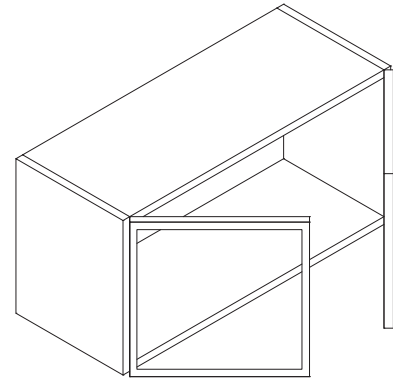

Wall Double Glass Door 30" Wide

Item Code	Dimension
MGD-W3012	30"W x 12"H x 12"D
MGD-W3018	30"W x 18"H x 12"D
MGD-W3021	30"W x 21"H x 12"D
MGD-W3024	30"W x 24"H x 12"D
MGD-W3027	30"W x 27"H x 12"D

Features

- Two doors
- No shelf
- Metal frame, can choose between Bronze or Brushed Nickel finish
- Crystal clear glass insert