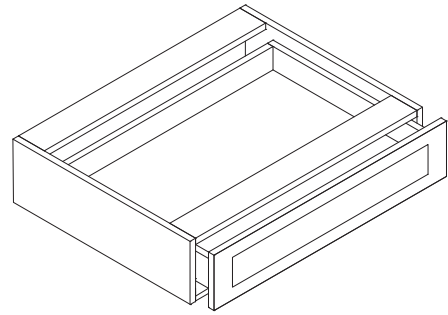

Knee Drawer

Item Code	Dimension
KD27	27"W x 6-1/2"H x 21"D
KD30	30"W x 6-1/2"H x 21"D
KD36	36"W x 6-1/2"H x 21"D

Features

- One drawer
- Drawer front 6-1/2" high