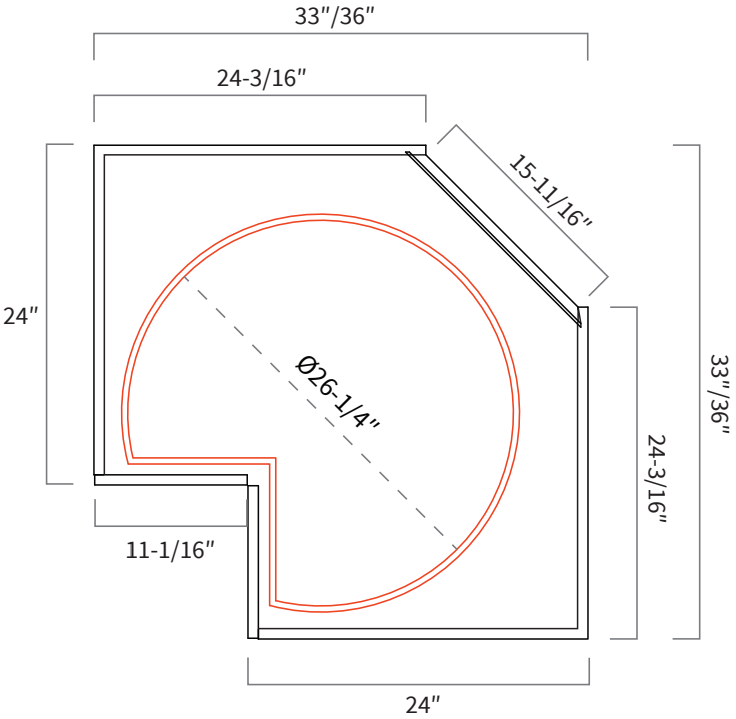

SBD36

SBD42

Opening Dimensions

Installation Diagram

Base Blind Corner 42"

Item Code	Dimension
BBC42	42"W x 34-1/2"H x 24"D

Features

- One full height door 17-7/8" wide, 16-1/2" opening
- Hinges on the central stile
- Filler needs to be ordered separately
- One shelf

Base Lazy Susan

Item Code	Dimension
BLS33	33"W x 34-1/2"H x 24"D
BLS36	36"W x 34-1/2"H x 24"D

Features

- Full height bi-folding door
- Two wooden susan included
- Wooden susan 26-1/4" diameter
- Soft close not available

Opening Dimensions

Installation Diagram

Spice Rack

Item Code	Dimension
BSR09	9"W x 34-1/2"H x 24"D
BSR12	12"W x 34-1/2"H x 24"D

Features

- Three levels of spice racks

Trash Bin Cabinet

Item Code	Dimension
TB15	15"W x 34-1/2"H x 24"D
TB18	18"W x 34-1/2"H x 24"D