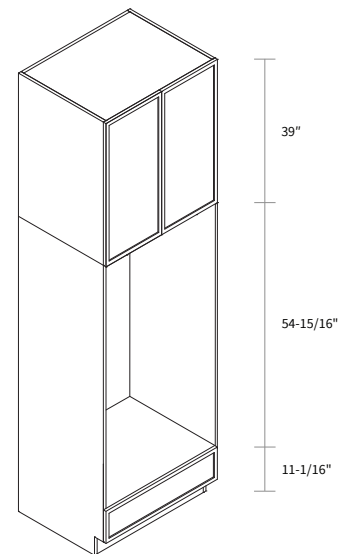

Wall Pantry Double Door 36" Wide

Item Code	Dimension
WP36105	36"W x 105"H x 24"D

Features

- Four doors
- Six shelves
- Box is separated into TOP & BOTTOM two portions

Single Oven Pantry 105"

Item Code	Dimension
SOP30105	30"W x 105"H x 24"D

Features

- Opening 28-9/16" x 31-1/2"
- One shelf
- One small drawer
- Two big drawers
- Filler needs to be ordered separately
- Box is separated into TOP/BOTTOM two portions

Combo Oven Pantry 105"

Item Code	Dimension
COP30105	30"W x 105"H x 24"D

Features

- Opening 28-9/16"W x 43-5/16" or 49-15/16"H
- One shelf
- One big drawer and one small drawer (removable)
- Filler needs to be ordered separately
- Box is separated into TOP & BOTTOM two portions

Double Oven Pantry 105"

Item Code	Dimension
DOP30105	30"W x 105"H x 24"D

Features

- Opening 28-9/16" x 54-15/16"
- One shelf
- One small drawer
- Filler needs to be ordered separately
- Box is separated into TOP & BOTTOM two portions