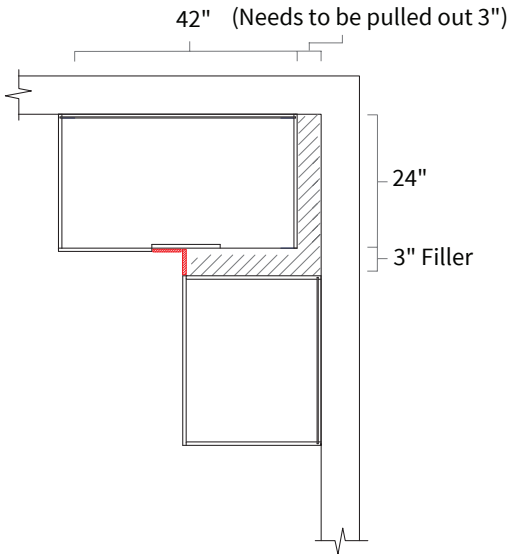

SBD36

SBD42

Opening Dimensions

Installation Diagram

Base Blind Corner 42"

Item Code	Dimension
BBC42	42"W x 34-1/2"H x 24"D

Features

- One full height door 17-7/8" wide, 16-1/2" opening
- Hinges on the central stile
- Filler needs to be ordered separately
- One shelf

Base Lazy Susan

Item Code	Dimension
BLS33	33"W x 34-1/2"H x 24"D
BLS36	36"W x 34-1/2"H x 24"D

Features

- Full height bi-folding door
- Two wooden susan included
- Wooden susan 26-1/4" diameter
- Soft close not available

Opening Dimensions

Installation Diagram

Spice Rack

Item Code	Dimension
BSR09	9"W x 34-1/2"H x 24"D
BSR12	12"W x 34-1/2"H x 24"D

Features

- Three levels of spice racks

Trash Bin Cabinet

Item Code	Dimension
TB15	15"W x 34-1/2"H x 24"D
TB18	18"W x 34-1/2"H x 24"D