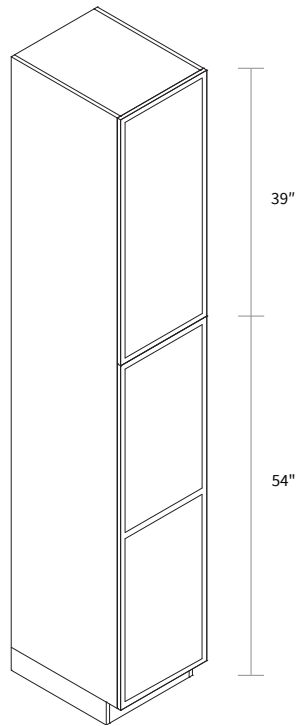

Wall Open Cabinet 48" Height

Item Code	Dimension
WOC1248	12"W x 48"H x 12-7/8"D
WOC1548	15"W x 48"H x 12-7/8"D
WOC1848	18"W x 48"H x 12-7/8"D
WOC2148	21"W x 48"H x 12-7/8"D
WOC2448	24"W x 48"H x 12-7/8"D
WOC2748	27"W x 48"H x 12-7/8"D
WOC3048	30"W x 48"H x 12-7/8"D
WOC3348	33"W x 48"H x 12-7/8"D
WOC3648	36"W x 48"H x 12-7/8"D
WOC3948	39"W x 48"H x 12-7/8"D
WOC4248	42"W x 48"H x 12-7/8"D

Features

- Three shelves
- Finished interior and exterior

Wall Wine Rack 15" High

Item Code	Dimension
WWR3015	30"W x 15"H x 12"D

Features

- Finished interior and exterior
- Can be used in both wall and base application
- Not available in BC3003 Navy Blue

Wall Pantry Single Door 15" Wide

Item Code	Dimension
WP1593	15"W x 93"H x 24"D

Features

- Two doors
- Five shelves
- Toe kick box is separated from the cabinet box

Wall Pantry Single Door 18" Wide

Item Code	Dimension
WP1893	18"W x 93"H x 24"D