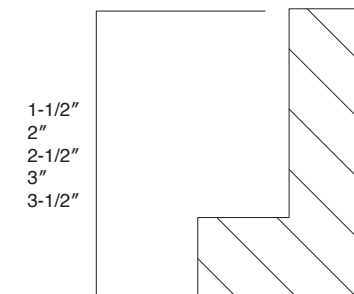

Straight Crown Molding

Item Code	Dimension
LCM1-1/2	96"W x 1-1/2"H x 2"D
LCM2	96"W x 2"H x 2"D
LCM2-1/2	96"W x 2-1/2"H x 2"D
LCM3	96"W x 3"H x 2"D
LCM3-1/2	96"W x 3-1/2"H x 2"D

Features

- Solid wood
- Contemporary style