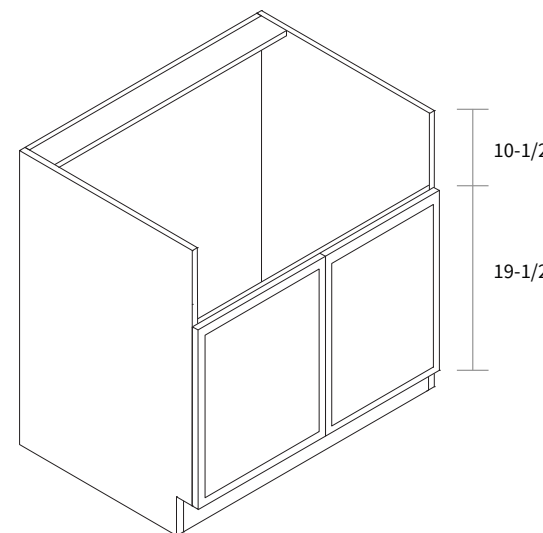

Features

- Two doors
- No drawer
- Two shelves

Farm Sink Base

Item Code	Dimension
FSB33	33"W x 34-1/2"H x 24"D
FSB36	36"W x 34-1/2"H x 24"D
FSB39	39"W x 34-1/2"H x 24"D

Features

- Two doors
- FSB33 Opening 31-1/2"W x 10-1/2"H
- FSB36 Opening 34-1/2"W x 10-1/2"H
- FSB39 Opening 37-1/2"W x 10-1/2"H