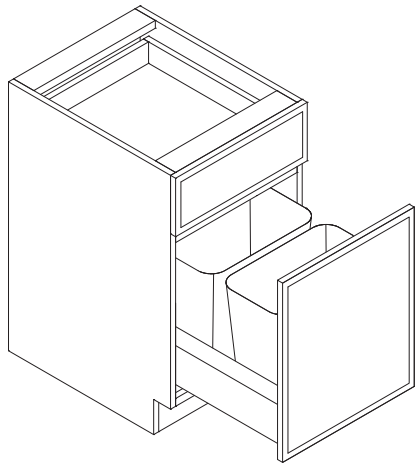

Opening Dimensions

Installation Diagram

Spice Rack

Item Code	Dimension
BSR09	9"W x 34-1/2"H x 24"D
BSR12	12"W x 34-1/2"H x 24"D

Features

- Three levels of spice racks

Trash Bin Cabinet

Item Code	Dimension
TB15	15"W x 34-1/2"H x 24"D
TB18	18"W x 34-1/2"H x 24"D