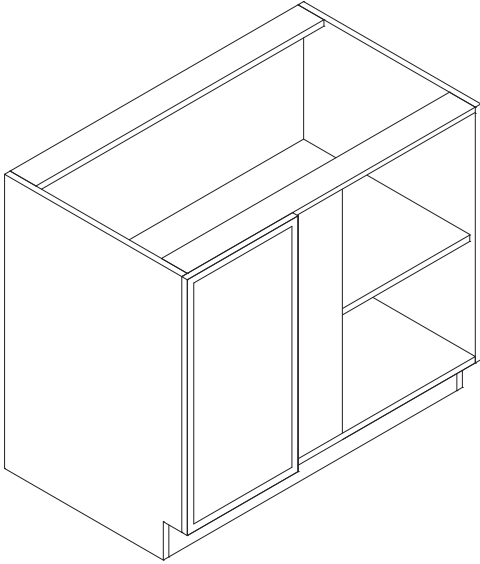

SBD36

SBD42

Opening Dimensions

Installation Diagram

Base Blind Corner 42"

Item Code	Dimension
BBC42	42"W x 34-1/2"H x 24"D

Features

- One full height door 17-7/8" wide, 16-1/2" opening
- Hinges on the central stile
- Filler needs to be ordered separately
- One shelf