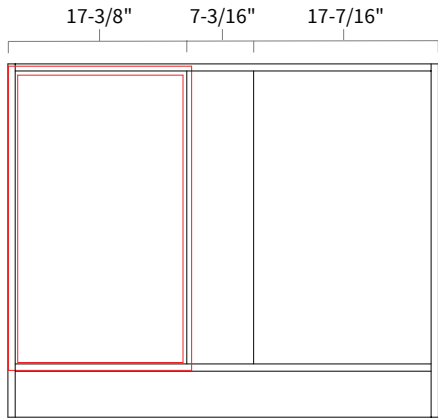

Features

- Full height bi-folding door
- Two wooden susan included
- Wooden susan 26-1/4" diameter
- Soft close not available

Opening Dimensions

Installation Diagram