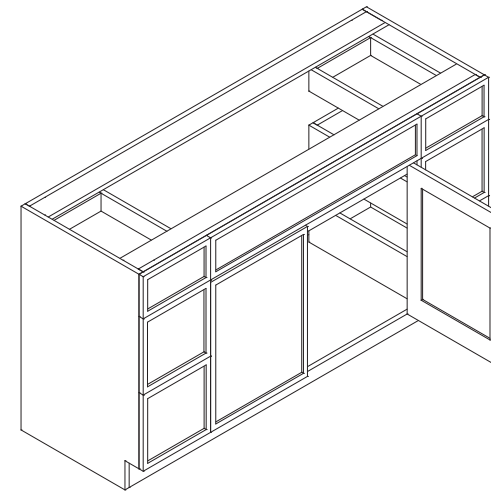

Features

- Two doors
- One false drawer front

Base Vanity

Item Code	Dimension
VB36DL	36"W x 34-1/2"H x 21"D

Features

- Two doors
- One false drawer front
- Two drawers 12" wide

Base Vanity

Item Code	Dimension
VB48DS	48"W x 34-1/2"H x 21"D
VB60DS	60"W x 34-1/2"H x 21"D