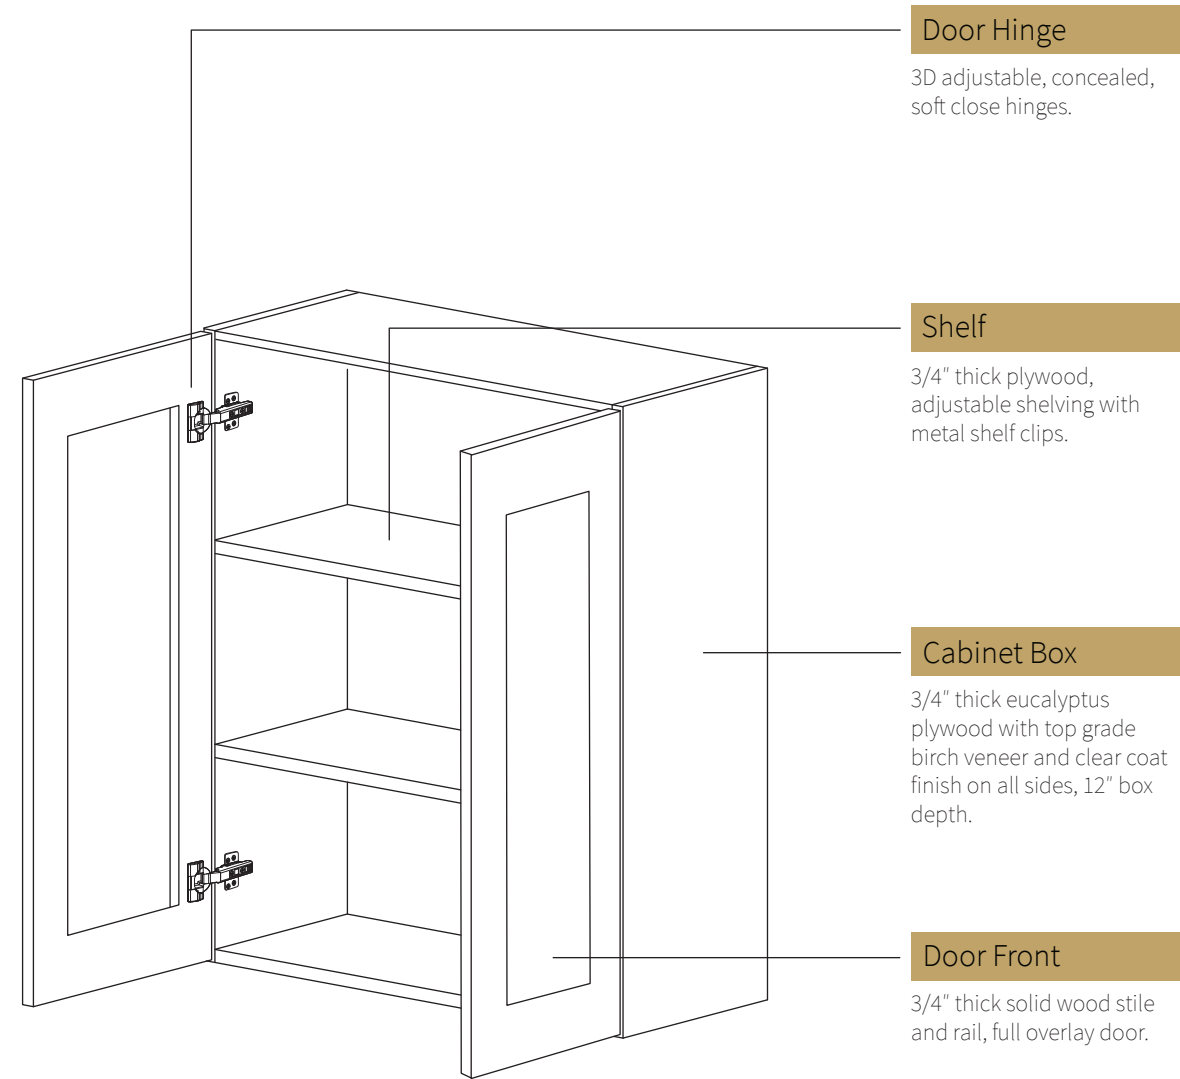

Sit-On-Counter Cabinet for 9' Ceiling

- Use any 21"H wall cabinets as the sit-on-counter cabinet
- 24", 27", 33" wide cabinets can be upgraded to lift-up doors
- Add finished end panels on the sides for seamless integration

4

CABINET CONSTRUCTION

WALL CABINET FEATURE

BASE CABINET FEATURE

5

DOOR & OVERLAY MEASUREMENTS

6

ADDITIONAL COMPONENTS