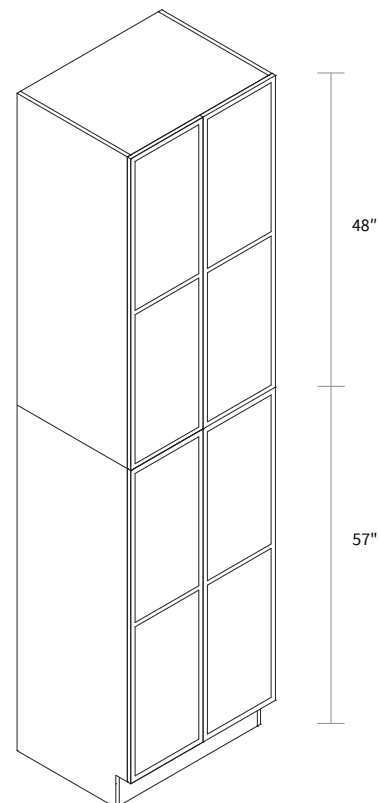

Double Oven Pantry 93"

Item Code	Dimension
DOP3093	30"W x 93"H x 24"D

Features

- Opening 28-9/16" x 54-15/16"
- One shelf
- One small drawer
- Filler needs to be ordered separately
- Toe kick box is separated from the cabinet box

Wall Pantry Double Door 36" Wide

Item Code	Dimension
WP36105	36"W x 105"H x 24"D

Features

- Four doors
- Six shelves
- Box is separated into TOP & BOTTOM two portions

Single Oven Pantry 105"

Item Code	Dimension
SOP30105	30"W x 105"H x 24"D