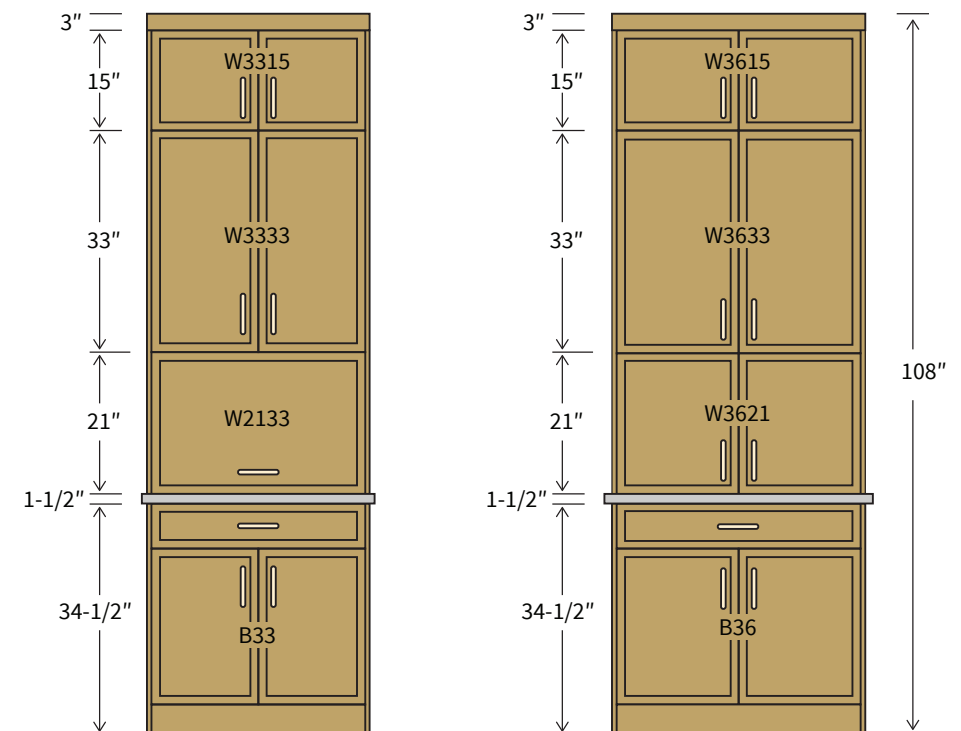

Sit-On-Counter Cabinet for 9' Ceiling

- Use any 21"H wall cabinets as the sit-on-counter cabinet
- 24", 27", 33" wide cabinets can be upgraded to lift-up doors
- Add finished end panels on the sides for seamless integration