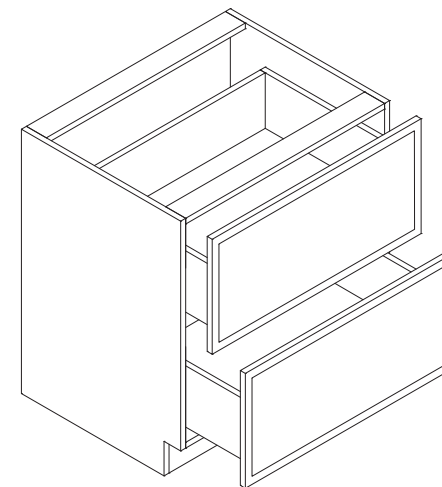

Base Two Drawer

Item Code	Dimension
2DB27	27"W x 34-1/2"H x 24"D
2DB30	30"W x 34-1/2"H x 24"D
2DB33	33"W x 34-1/2"H x 24"D
2DB36	36"W x 34-1/2"H x 24"D

Features

- Two drawers
- Drawer front 14-13/16" tall