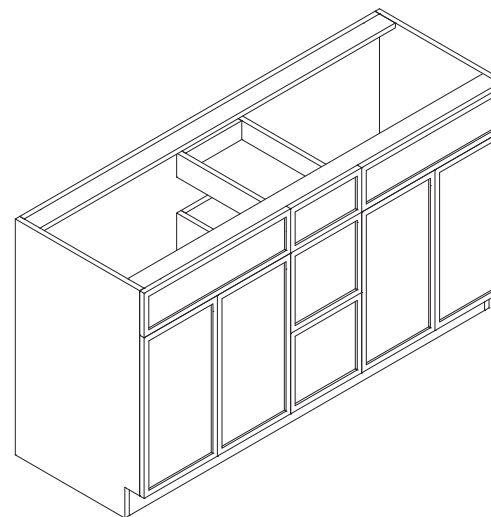

Features

- One false drawer front
- Two doors
- Six drawers 12" wide

Base Vanity

Item Code	Dimension
VB36DR	36"W x 34-1/2"H x 21"D

Features

- Two doors
- One false drawer front
- Two drawers 12" wide

Base Vanity