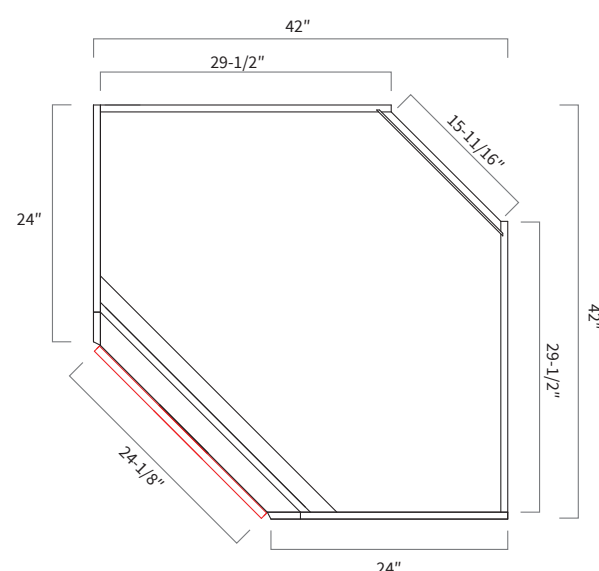

Sink Base Diagonal Corner 24"

Item Code	Dimension
SBD36	36"W x 34-1/2"H x 24"D
SBD42	42"W x 34-1/2"H x 24"D

Features

- SBD36: Door 15-5/8" wide, 15-1/4" opening
- SBD42: Door 24-1/8" wide, 23-3/4" opening
- One false drawer front

Base Blind Corner 39"

Item Code	Dimension
BBC39	39"W x 34-1/2"H x 24"D

Features

- One full height door 14-7/8" wide, 13-1/2" opening
- Hinges on the central stile
- Filler needs to be ordered separately
- One shelf

SBD42

Opening Dimensions

Installation Diagram