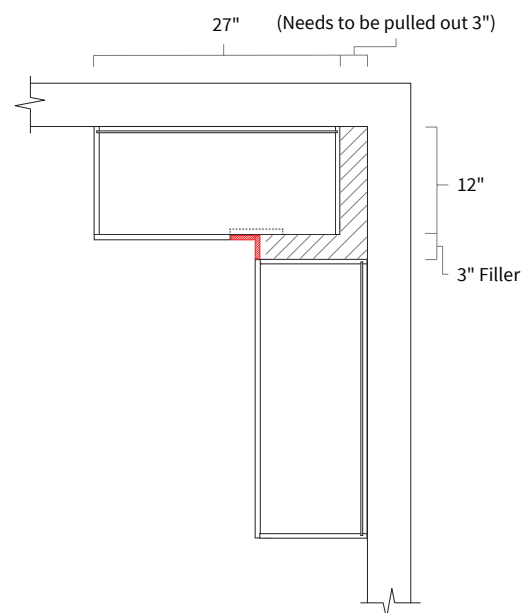

*Two shelves

**Three shelves

Opening Dimensions

Installation Diagram

Wall Blind Corner 30"

Item Code	Dimension
WBC3015	30"W x 15"H x 12"D
WBC3033*	30"W x 33"H x 12"D
WBC3039**	30"W x 39"H x 12"D

Features

- One door 17-7/8" wide, 16-1/2" opening
- Hinges on the central stile
- Cabinet can be flipped for left/right application
- Filler needs to be ordered separately
- Not available in BC3003 Navy Blue

*Two shelves

**Three shelves

Opening Dimensions

Installation Diagram

Wall Diagonal Corner 24"

Item Code	Dimension
WDC2415	24"W x 15"H x 12"D
WDC2433*	24"W x 33"H x 12"D
WDC2439**	24"W x 39"H x 12"D

Features