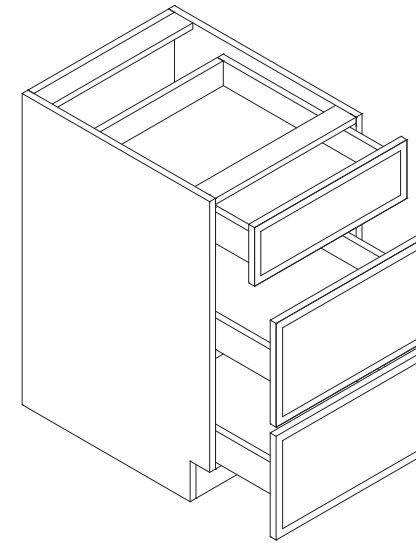

Features

- One drawer
- Double trash bins

Base Wine Storage

Item Code	Dimension
BWS30	30"W x 34-1/2"H x 12"D

Features

- Finished interior and shelf

Drawer Vanity

Item Code	Dimension
VDB12	12"W x 34-1/2"H x 21"D
VDB15	15"W x 34-1/2"H x 21"D
VDB18	18"W x 34-1/2"H x 21"D
VDB21	21"W x 34-1/2"H x 21"D