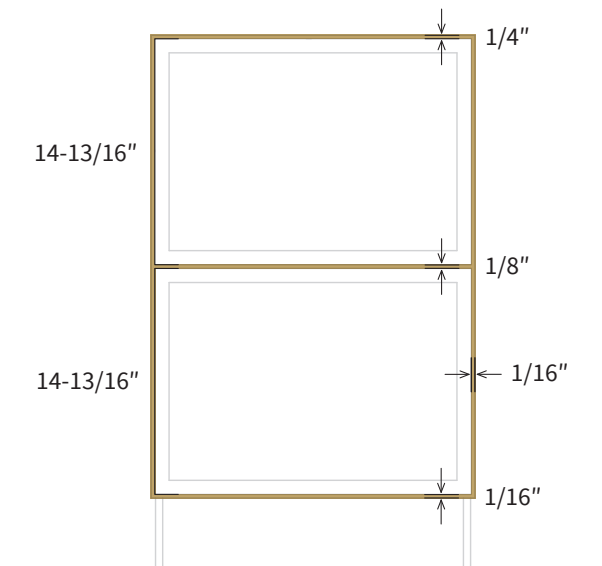

4

CABINET CONSTRUCTION

WALL CABINET FEATURE

BASE CABINET FEATURE

5

DOOR & OVERLAY MEASUREMENTS

6

ADDITIONAL COMPONENTS

Wall Single Door 15" High

Item Code	Dimension
W1515	15"W x 15"H x 12"D
W1815	18"W x 15"H x 12"D
W2115	21"W x 15"H x 12"D

Features

- One door
- No shelf

Wall Double Door 15" High

Item Code	Dimension
W2415	24"W x 15"H x 12"D
W2715	27"W x 15"H x 12"D
W3015	30"W x 15"H x 12"D
W3315	33"W x 15"H x 12"D
W3615	36"W x 15"H x 12"D
W4215	42"W x 15"H x 12"D

Features

- Two doors
- No shelf

Wall Single Door 33" High

Item Code	Dimension
W0933	9"W x 33"H x 12"D
W1233	12"W x 33"H x 12"D
W1533	15"W x 33"H x 12"D
W1833	18"W x 33"H x 12"D
W2133	21"W x 33"H x 12"D

Features