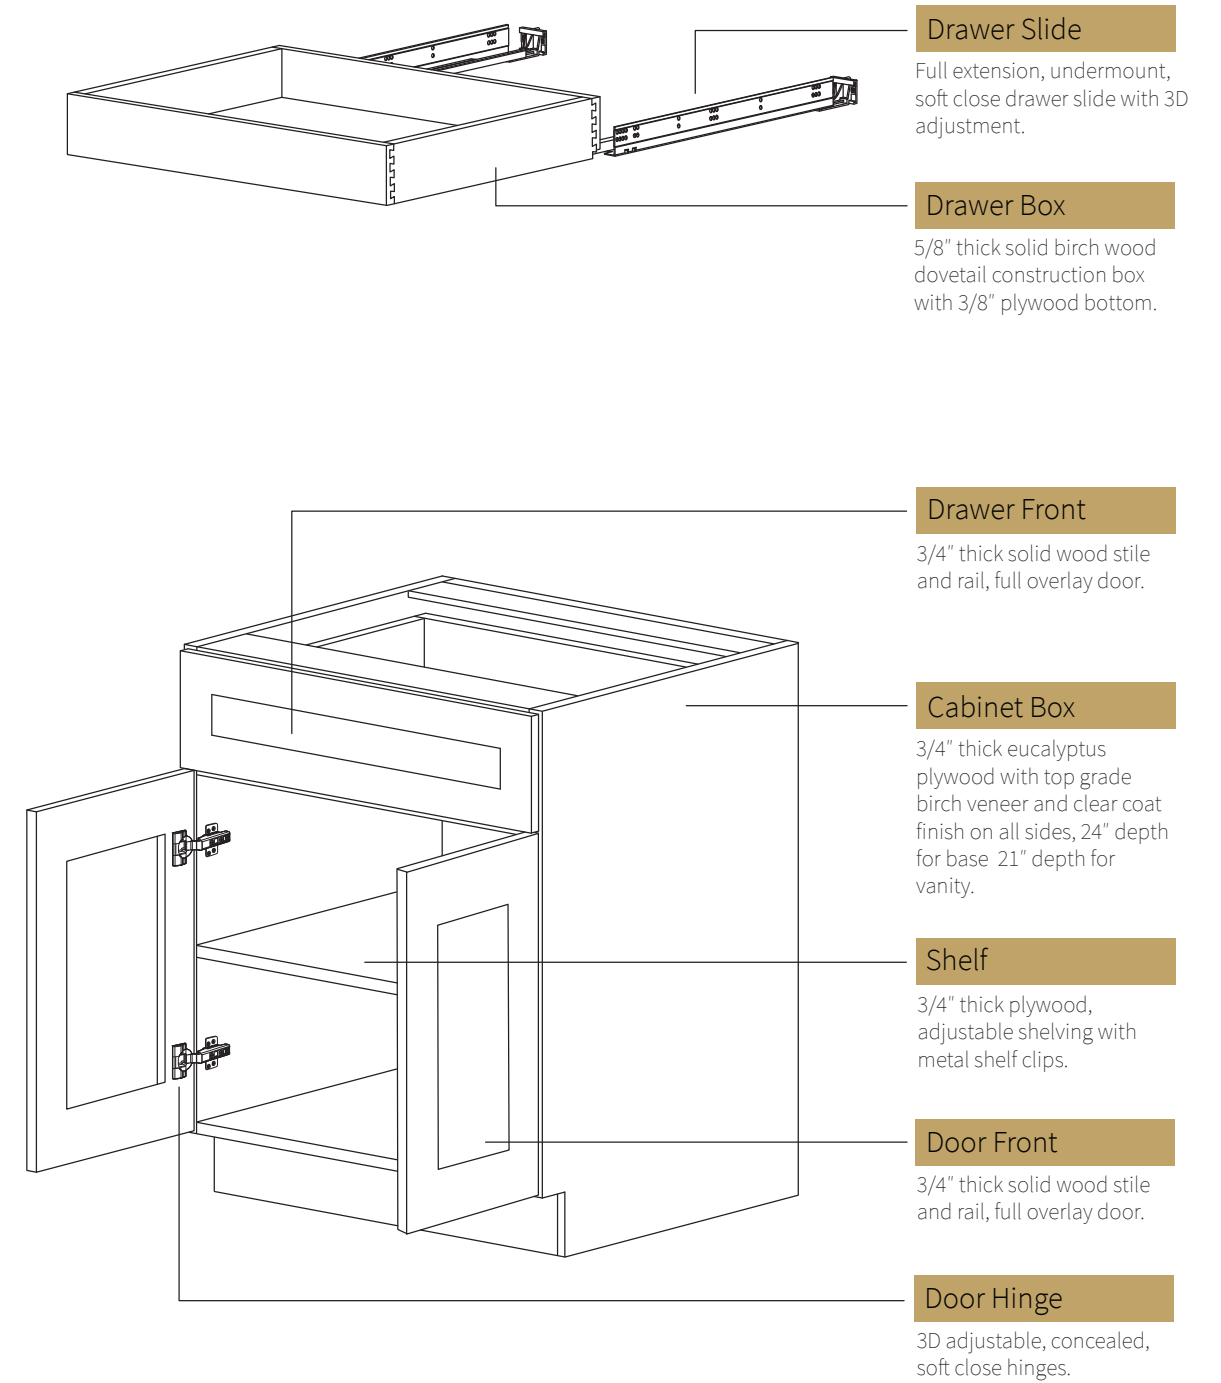

Sit-On-Counter Cabinet for 9' Ceiling

- Use any 21"H wall cabinets as the sit-on-counter cabinet
- 24", 27", 33" wide cabinets can be upgraded to lift-up doors
- Add finished end panels on the sides for seamless integration

4

CABINET CONSTRUCTION

WALL CABINET FEATURE

BASE CABINET FEATURE

5

DOOR & OVERLAY MEASUREMENTS

6

ADDITIONAL COMPONENTS