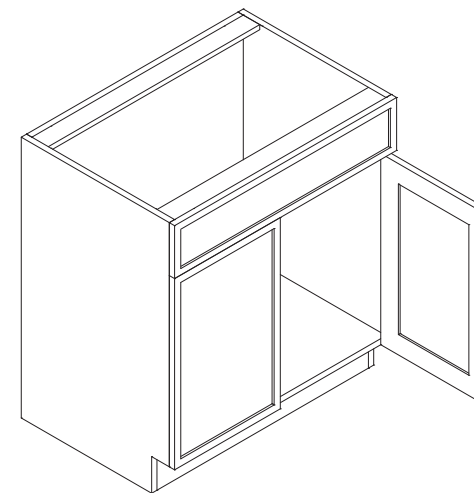

Base Vanity

Item Code	Dimension
VSB24	24"W x 34-1/2"H x 21"D
VSB30	30"W x 34-1/2"H x 21"D
VSB33	33"W x 34-1/2"H x 21"D
VSB36	36"W x 34-1/2"H x 21"D

Features

- Two doors
- One false drawer front