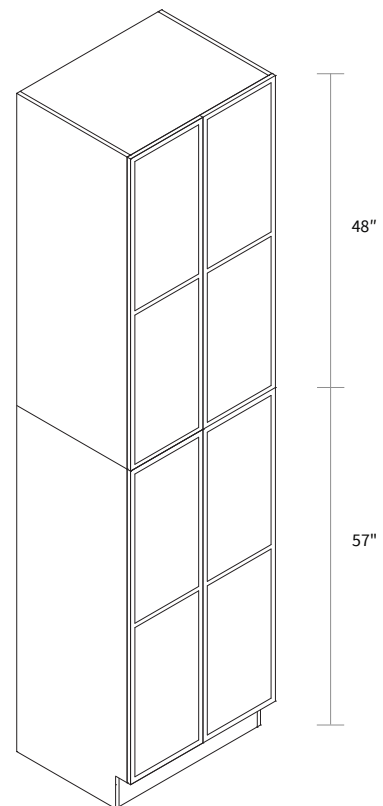

Wall Pantry Single Door 18" Wide

Item Code	Dimension
WP18105	18"W x 105"H x 24"D

Features

- Two doors
- Six shelves
- Box is separated into TOP & BOTTOM two portions

Wall Pantry Double Door 24" Wide

Item Code	Dimension
WP2493	24"W x 93"H x 24"D

Features

- Four doors
- Five shelves
- Toe kick box is separated from the cabinet box

Wall Pantry Double Door 30" Wide

Item Code	Dimension
WP3093	30"W x 93"H x 24"D

Features

- Four doors
- Five shelves
- Toe kick box is separated from the cabinet box

Wall Pantry Double Door 24" Wide

Item Code	Dimension
WP24105	24"W x 105"H x 24"D

Features

- Four doors
- Six shelves
- Box is separated into TOP & BOTTOM two portions

Wall Pantry Double Door 30" Wide

Item Code	Dimension
WP30105	30"W x 105"H x 24"D