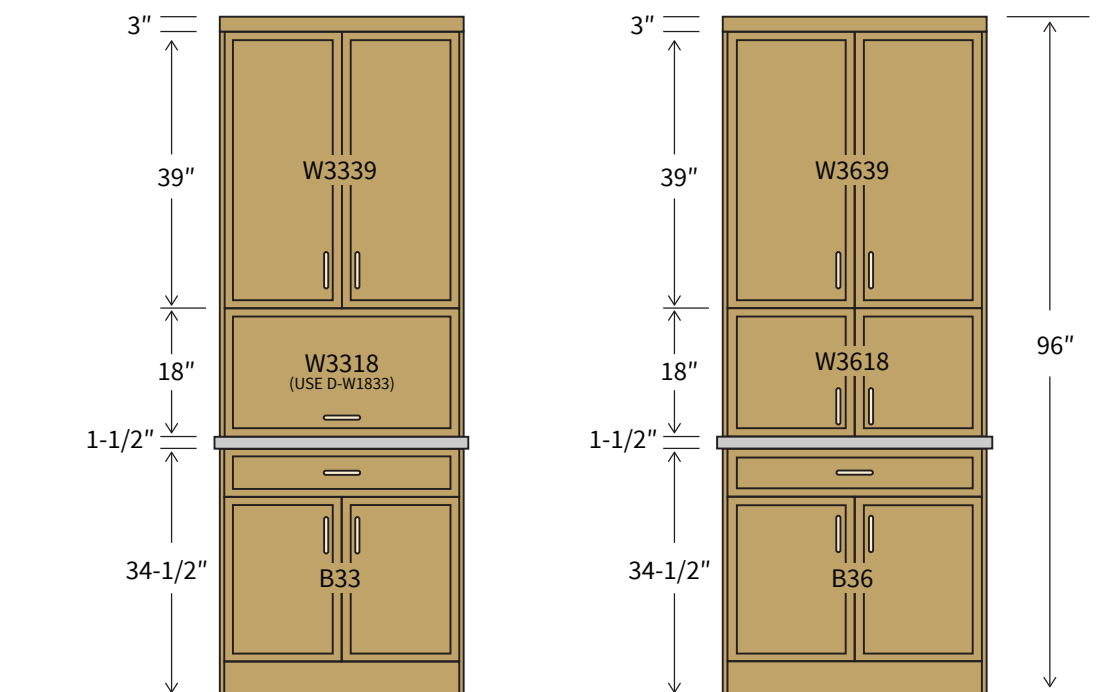

CODE BC3006
COLOR Black Walnut
FINISH Stain

CODE BC3007
COLOR Olive Green
FINISH Paint

3

CABINET PLANNING

Sit-On-Counter Cabinet for 8' Ceiling

- Use any 18"H wall cabinets as the sit-on-counter cabinet
- 24", 27", 33" wide cabinets can be upgraded to lift-up door
- Add finished end panels on the sides for seamless integration

Sit-On-Counter Cabinet for 9' Ceiling

- Use any 21"H wall cabinets as the sit-on-counter cabinet
- 24", 27", 33" wide cabinets can be upgraded to lift-up doors
- Add finished end panels on the sides for seamless integration