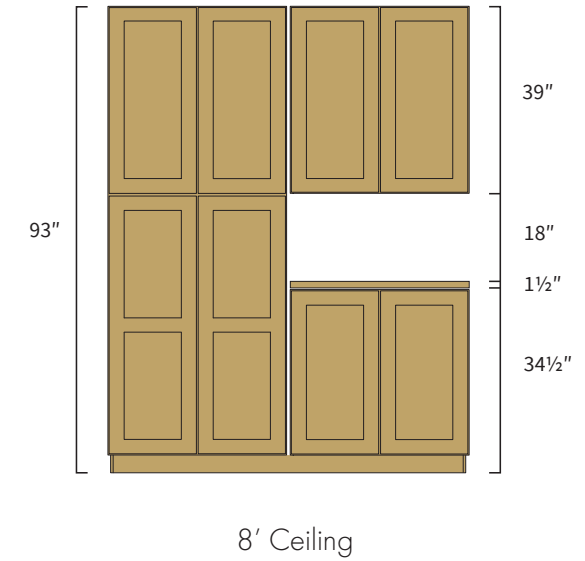

3

CABINET PLANNING