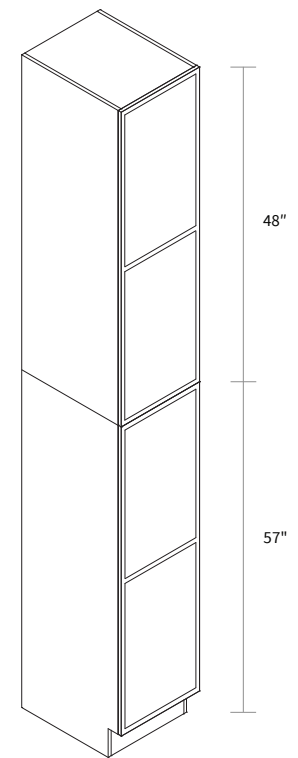

Features

- Three shelves
- Finished interior and exterior

Wall Wine Rack 15" High

Item Code	Dimension
WWR3015	30"W x 15"H x 12"D

Features

- Finished interior and exterior
- Can be used in both wall and base application
- Not available in BC3003 Navy Blue

Wall Pantry Single Door 15" Wide

Item Code	Dimension
WP1593	15"W x 93"H x 24"D

Features

- Two doors
- Five shelves
- Toe kick box is separated from the cabinet box

Wall Pantry Single Door 18" Wide

Item Code	Dimension
WP1893	18"W x 93"H x 24"D

Features

- Two doors
- Five shelves
- Toe kick box is separated from the cabinet box

Wall Pantry Single Door 15" Wide

Item Code	Dimension
WP15105	15"W x 105"H x 24"D

Features

- Two doors
- Six shelves
- Box is separated into TOP & BOTTOM two portions

Wall Pantry Single Door 18" Wide

Item Code	Dimension
WP18105	18"W x 105"H x 24"D

Features

- Two doors
- Six shelves
- Box is separated into TOP & BOTTOM two portions

Wall Pantry Double Door 24" Wide

Item Code	Dimension
WP2493	24"W x 93"H x 24"D