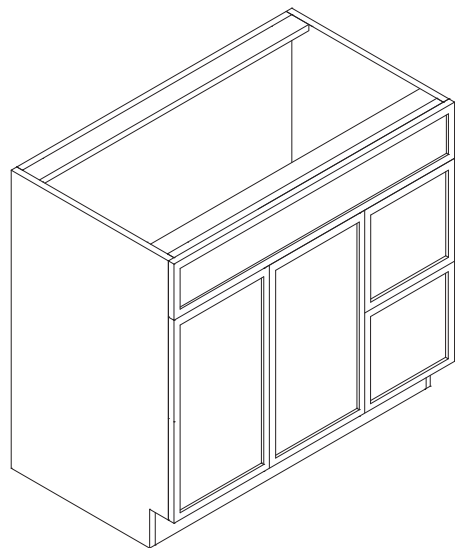

Base Vanity

Item Code	Dimension
VB36DR	36"W x 34-1/2"H x 21"D

Features

- Two doors
- One false drawer front
- Two drawers 12" wide