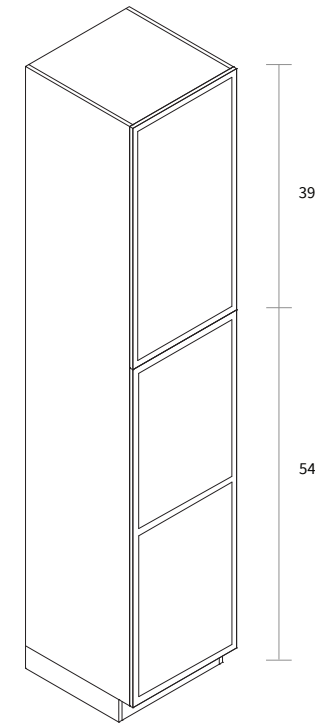

Wall Open Cabinet 48" Height

Item Code	Dimension
WOC1248	12"W x 48"H x 12-7/8"D
WOC1548	15"W x 48"H x 12-7/8"D
WOC1848	18"W x 48"H x 12-7/8"D
WOC2148	21"W x 48"H x 12-7/8"D
WOC2448	24"W x 48"H x 12-7/8"D
WOC2748	27"W x 48"H x 12-7/8"D
WOC3048	30"W x 48"H x 12-7/8"D
WOC3348	33"W x 48"H x 12-7/8"D
WOC3648	36"W x 48"H x 12-7/8"D
WOC3948	39"W x 48"H x 12-7/8"D
WOC4248	42"W x 48"H x 12-7/8"D

Features

- Three shelves
- Finished interior and exterior

Wall Wine Rack 15" High

Item Code	Dimension
WWR3015	30"W x 15"H x 12"D

Features

- Finished interior and exterior
- Can be used in both wall and base application
- Not available in BC3003 Navy Blue

Wall Pantry Single Door 15" Wide

Item Code	Dimension
WP1593	15"W x 93"H x 24"D

Features

- Two doors
- Five shelves
- Toe kick box is separated from the cabinet box

Wall Pantry Single Door 18" Wide

Item Code	Dimension
WP1893	18"W x 93"H x 24"D