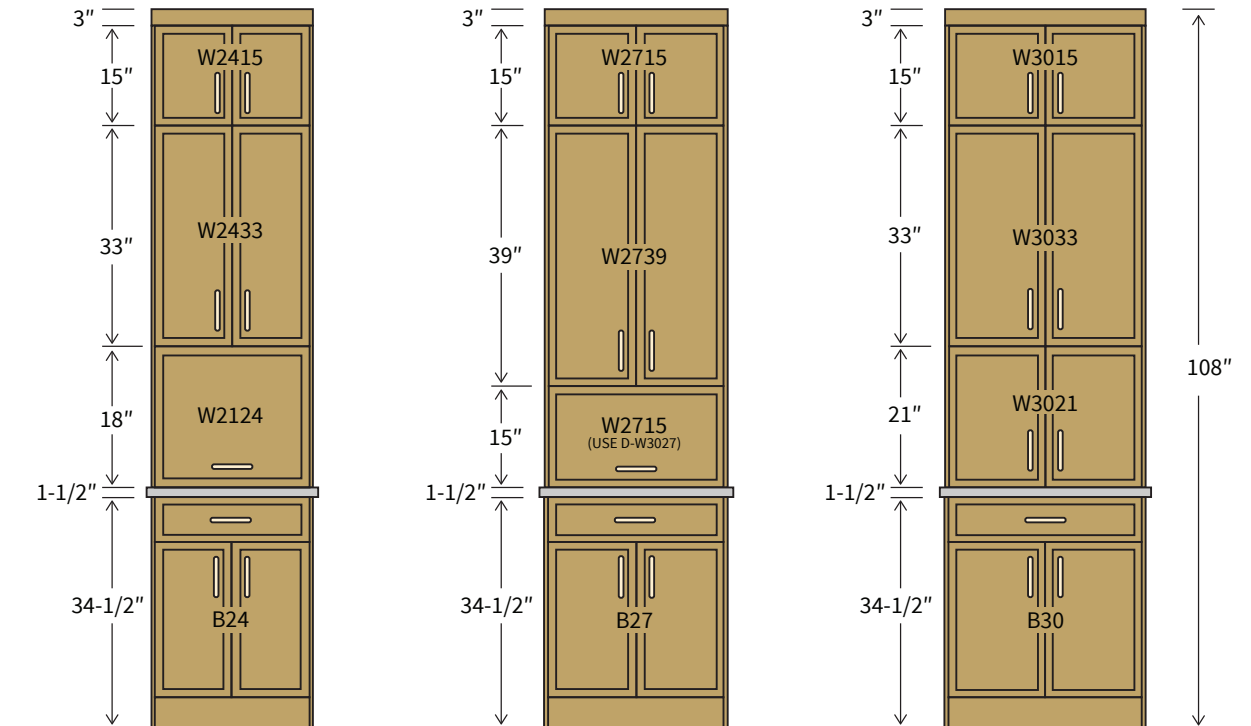

Sit-On-Counter Cabinet for 9' Ceiling

- Use any 21"H wall cabinets as the sit-on-counter cabinet
- 24", 27", 33" wide cabinets can be upgraded to lift-up doors
- Add finished end panels on the sides for seamless integration