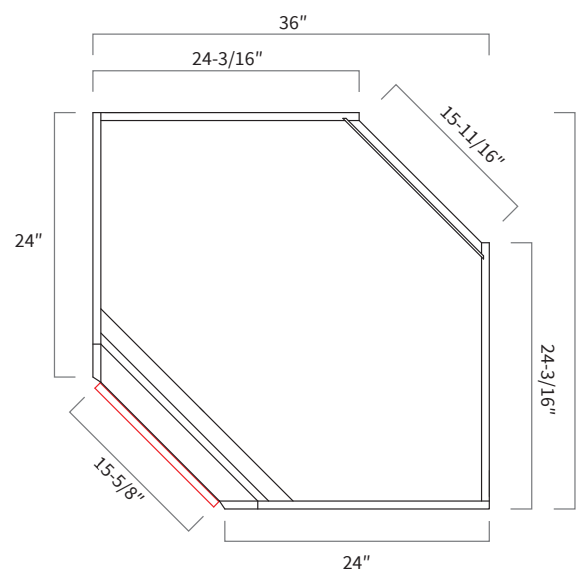

Features

- Two doors
- No drawer
- Two shelves

Farm Sink Base

Item Code	Dimension
FSB33	33"W x 34-1/2"H x 24"D
FSB36	36"W x 34-1/2"H x 24"D
FSB39	39"W x 34-1/2"H x 24"D

Features

- Two doors
- FSB33 Opening 31-1/2"W x 10-1/2"H
- FSB36 Opening 34-1/2"W x 10-1/2"H
- FSB39 Opening 37-1/2"W x 10-1/2"H

Sink Base Diagonal Corner 24"

Item Code	Dimension
SBD36	36"W x 34-1/2"H x 24"D
SBD42	42"W x 34-1/2"H x 24"D

Features

- SBD36: Door 15-5/8" wide, 15-1/4" opening
- SBD42: Door 24-1/8" wide, 23-3/4" opening
- One false drawer front

Base Blind Corner 39"

Item Code	Dimension
BBC39	39"W x 34-1/2"H x 24"D

Features

- One full height door 14-7/8" wide, 13-1/2" opening
- Hinges on the central stile
- Filler needs to be ordered separately
- One shelf