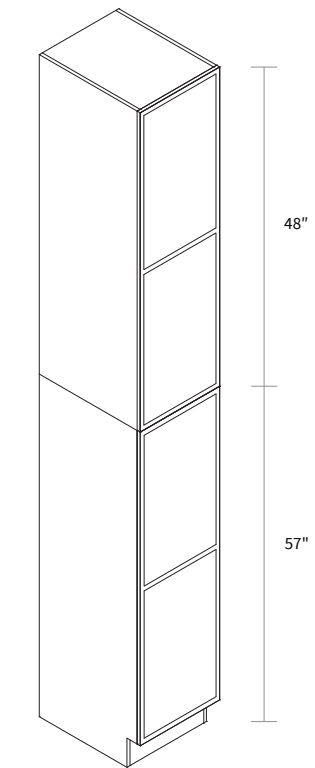

Wall Pantry Single Door 15" Wide

Item Code	Dimension
WP1593	15"W x 93"H x 24"D

Features

- Two doors
- Five shelves
- Toe kick box is separated from the cabinet box

Wall Pantry Single Door 18" Wide

Item Code	Dimension
WP1893	18"W x 93"H x 24"D

Features

- Two doors
- Five shelves
- Toe kick box is separated from the cabinet box

Wall Pantry Single Door 15" Wide

Item Code	Dimension
WP15105	15"W x 105"H x 24"D

Features

- Two doors
- Six shelves
- Box is separated into TOP & BOTTOM two portions

Wall Pantry Single Door 18" Wide

Item Code	Dimension
WP18105	18"W x 105"H x 24"D

Features

- Two doors
- Six shelves
- Box is separated into TOP & BOTTOM two portions

Wall Pantry Double Door 24" Wide

Item Code	Dimension
WP2493	24"W x 93"H x 24"D

Wall Pantry Double Door 24" Wide

Item Code	Dimension
WP24105	24"W x 105"H x 24"D

Features

- Four doors
- Six shelves
- Box is separated into TOP & BOTTOM two portions

Wall Pantry Double Door 30" Wide

Item Code	Dimension
WP30105	30"W x 105"H x 24"D