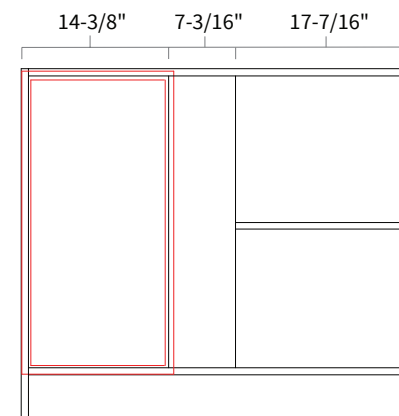

Opening Dimensions