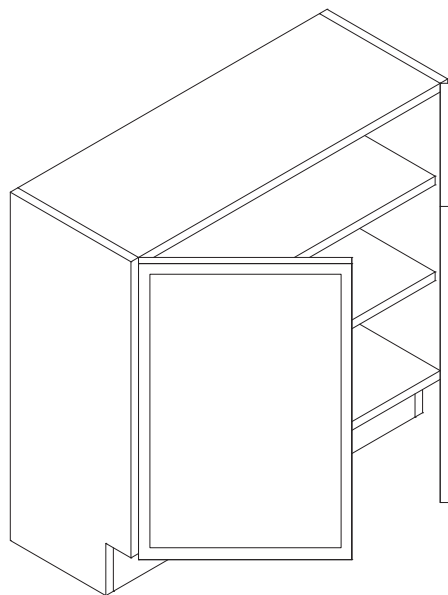

Base Double Door 12" Depth

Item Code	Dimension
B2412	24"W x 34-1/2"H x 12"D
B2712	27"W x 34-1/2"H x 12"D
B3012	30"W x 34-1/2"H x 12"D
B3312	33"W x 34-1/2"H x 12"D
B3612	36"W x 34-1/2"H x 12"D

Features

- Two doors
- No drawer
- Two shelves