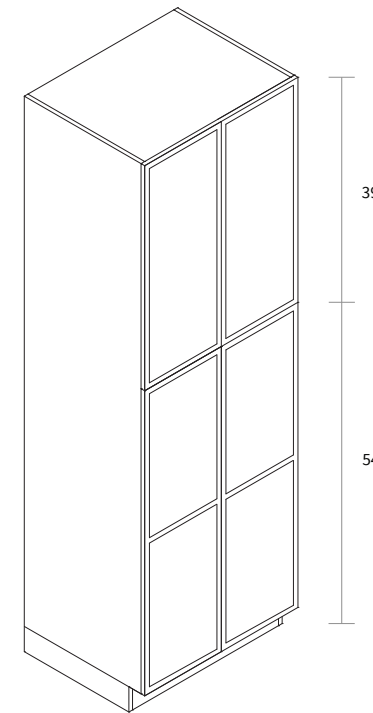

Features

- Two doors
- Five shelves
- Toe kick box is separated from the cabinet box

Wall Pantry Single Door 15" Wide

Item Code	Dimension
WP15105	15"W x 105"H x 24"D

Features

- Two doors
- Six shelves
- Box is separated into TOP & BOTTOM two portions

Wall Pantry Single Door 18" Wide

Item Code	Dimension
WP18105	18"W x 105"H x 24"D

Features

- Two doors
- Six shelves
- Box is separated into TOP & BOTTOM two portions

Wall Pantry Double Door 24" Wide

Item Code	Dimension
WP2493	24"W x 93"H x 24"D

Features

- Four doors
- Five shelves
- Toe kick box is separated from the cabinet box

Wall Pantry Double Door 30" Wide

Item Code	Dimension
WP3093	30"W x 93"H x 24"D

Features

- Four doors
- Five shelves
- Toe kick box is separated from the cabinet box