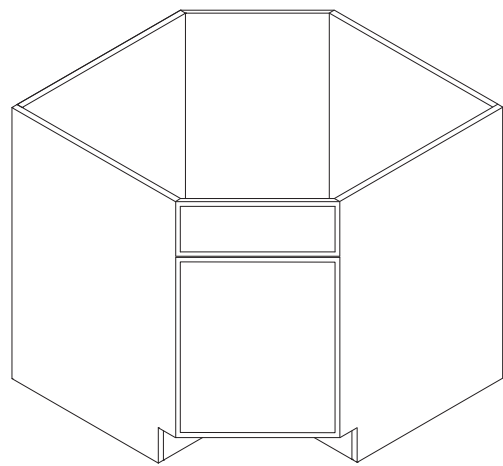

Sink Base Diagonal Corner 24"

Item Code	Dimension
SBD36	36"W x 34-1/2"H x 24"D
SBD42	42"W x 34-1/2"H x 24"D

Features

- SBD36: Door 15-5/8" wide, 15-1/4" opening
- SBD42: Door 24-1/8" wide, 23-3/4" opening
- One false drawer front