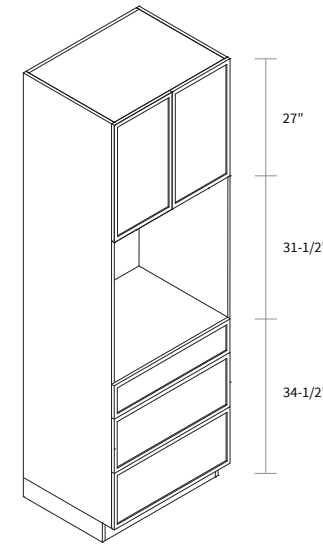

Wall Pantry Double Door 24" Wide

Item Code	Dimension
WP24105	24"W x 105"H x 24"D

Features

- Four doors
- Six shelves
- Box is separated into TOP & BOTTOM two portions

Wall Pantry Double Door 30" Wide

Item Code	Dimension
WP30105	30"W x 105"H x 24"D

Features

- Four doors
- Six shelves
- Box is separated into TOP & BOTTOM two portions

Wall Pantry Double Door 36" Wide

Item Code	Dimension
WP3693	36"W x 93"H x 24"D

Features

- Four doors
- Five shelves
- Toe kick box is separated from the cabinet box