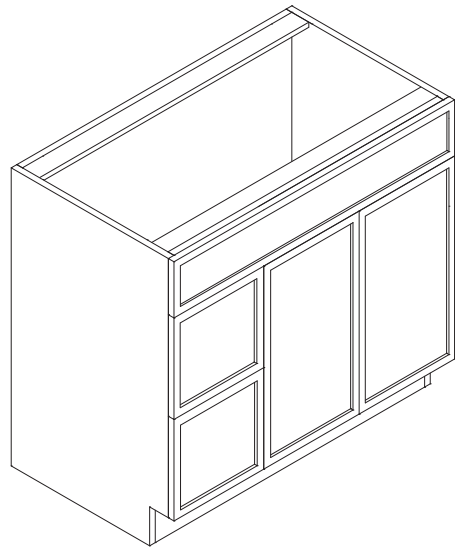

Base Vanity

Item Code	Dimension
VB36DL	36"W x 34-1/2"H x 21"D

Features

- Two doors
- One false drawer front
- Two drawers 12" wide