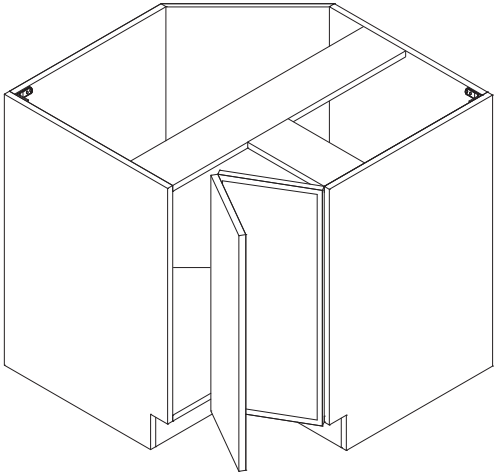

Base Lazy Susan