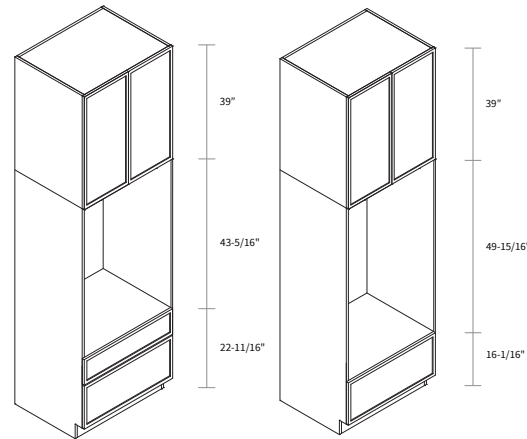

Features

- Opening 28-9/16" x 31-1/2"
- One shelf
- One small drawer
- Two big drawers
- Filler needs to be ordered separately
- Box is separated into TOP/BOTTOM two portions

Combo Oven Pantry 105"

Item Code	Dimension
COP30105	30"W x 105"H x 24"D

Features

- Opening 28-9/16"W x 43-5/16" or 49-15/16"H
- One shelf
- One big drawer and one small drawer (removable)
- Filler needs to be ordered separately
- Box is separated into TOP & BOTTOM two portions