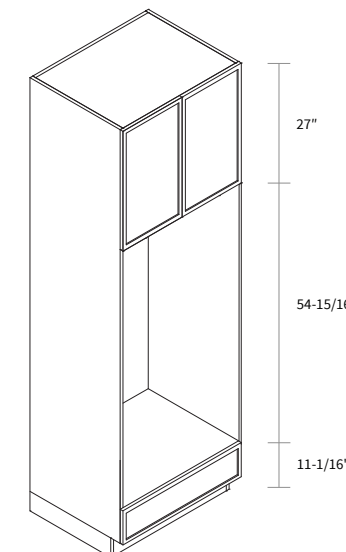

Combo Oven Pantry 93"

Item Code	Dimension
COP3093	30"W x 93"H x 24"D

Features

- Opening 28-9/16"W x 43-5/16" or 49-15/16"H
- One shelf
- One big drawer and one small drawer (removable)
- Filler needs to be ordered separately
- Toe kick box is separated from the cabinet box

Double Oven Pantry 93"

Item Code	Dimension
DOP3093	30"W x 93"H x 24"D

Features

- Opening 28-9/16" x 54-15/16"
- One shelf
- One small drawer
- Filler needs to be ordered separately
- Toe kick box is separated from the cabinet box

Wall Pantry Double Door 36" Wide

Item Code	Dimension
WP36105	36"W x 105"H x 24"D

Features

- Four doors
- Six shelves
- Box is separated into TOP & BOTTOM two portions

Single Oven Pantry 105"

Item Code	Dimension
SOP30105	30"W x 105"H x 24"D