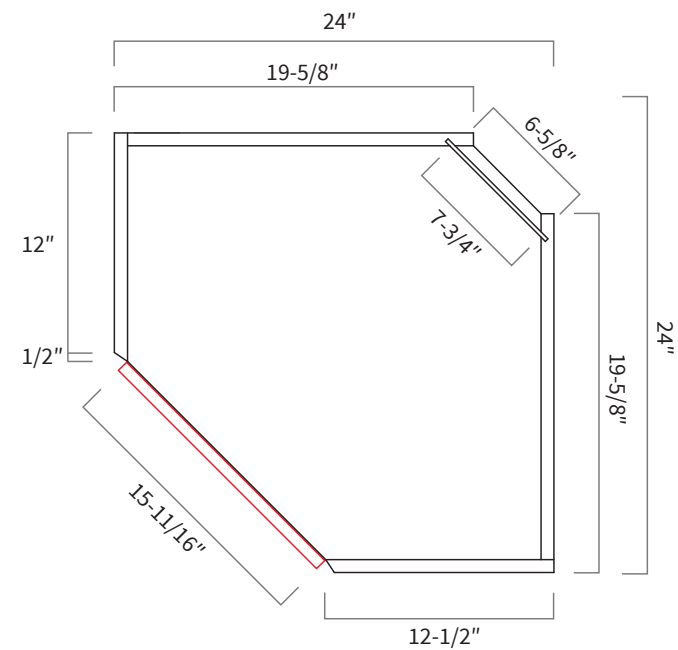

Wall Open Cabinet 12" Height

Item Code	Dimension
WOC1212	12"W x 12"H x 12-7/8"D
WOC1512	15"W x 12"H x 12-7/8"D
WOC1812	18"W x 12"H x 12-7/8"D
WOC2112	21"W x 12"H x 12-7/8"D
WOC2412	24"W x 12"H x 12-7/8"D
WOC2712	27"W x 12"H x 12-7/8"D
WOC3012	30"W x 12"H x 12-7/8"D
WOC3312	33"W x 12"H x 12-7/8"D
WOC3612	36"W x 12"H x 12-7/8"D
WOC3912	39"W x 12"H x 12-7/8"D
WOC4212	42"W x 12"H x 12-7/8"D

Features

- No shelf
- Finished interior and exterior

Wall Open Cabinet 15" Height

Item Code	Dimension
WOC1215	12"W x 15"H x 12-7/8"D
WOC1515	15"W x 15"H x 12-7/8"D
WOC1815	18"W x 15"H x 12-7/8"D
WOC2115	21"W x 15"H x 12-7/8"D
WOC2415	24"W x 15"H x 12-7/8"D
WOC2715	27"W x 15"H x 12-7/8"D
WOC3015	30"W x 15"H x 12-7/8"D
WOC3315	33"W x 15"H x 12-7/8"D
WOC3615	36"W x 15"H x 12-7/8"D
WOC3915	39"W x 15"H x 12-7/8"D
WOC4215	42"W x 15"H x 12-7/8"D

Features

- No shelf
- Finished interior and exterior