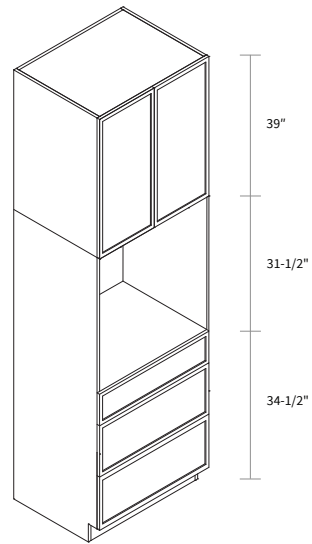

Double Oven Pantry 93"

Item Code	Dimension
DOP3093	30"W x 93"H x 24"D

Features

- Opening 28-9/16" x 54-15/16"
- One shelf
- One small drawer
- Filler needs to be ordered separately
- Toe kick box is separated from the cabinet box

Wall Pantry Double Door 36" Wide

Item Code	Dimension
WP36105	36"W x 105"H x 24"D

Features

- Four doors
- Six shelves
- Box is separated into TOP & BOTTOM two portions

Single Oven Pantry 105"

Item Code	Dimension
SOP30105	30"W x 105"H x 24"D