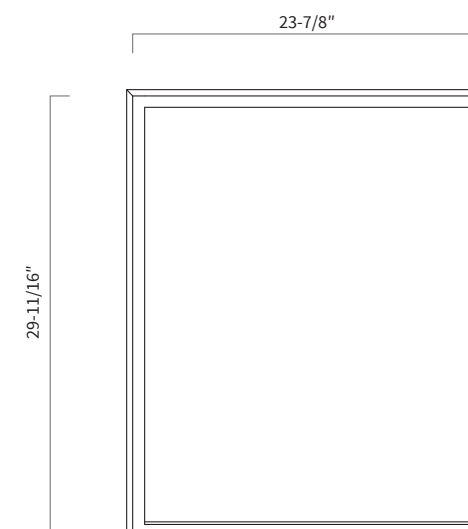

Features

- 3/4" thick plywood
- Clear coat finish

Base Cabinet Shelf

Item Code	Dimension
BS42	40-1/2"W x 22-5/8"H x 3/4"D

Features

- 3/4" thick plywood
- Clear coat finish

Dishwasher Finished Panel

Item Code	Dimension
DFP24	23-7/8"W x 29-11/16"H x 3/4"D