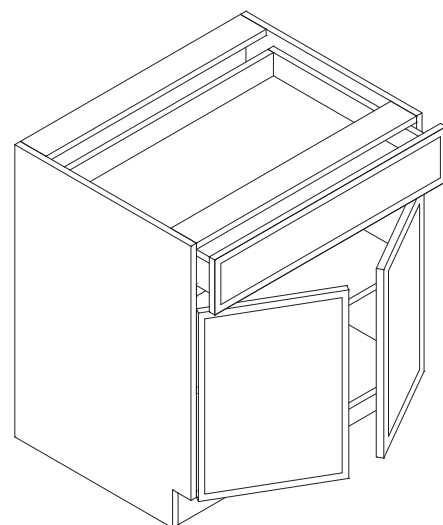

Features

- Two doors
- One drawer
- One shelf

Roll Out Tray

Item Code	Dimension
ROT15	11-1/4"W x 4"H x 21"D
ROT18	14-1/4"W x 4"H x 21"D
ROT21	17-1/4"W x 4"H x 21"D
ROT24	20-1/4"W x 4"H x 21"D
ROT27	23-1/4"W x 4"H x 21"D
ROT30	26-1/4"W x 4"H x 21"D
ROT33	29-1/4"W x 4"H x 21"D
ROT36	32-1/4"W x 4"H x 21"D