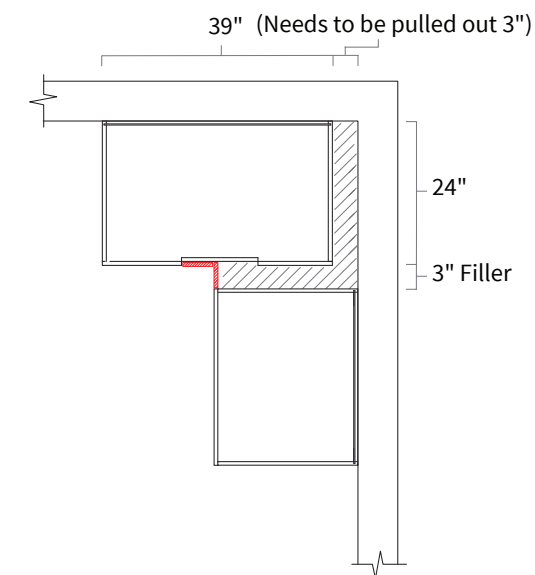

Base Blind Corner 39"

Item Code	Dimension
BBC39	39"W x 34-1/2"H x 24"D

Features

- One full height door 14-7/8" wide, 13-1/2" opening
- Hinges on the central stile
- Filler needs to be ordered separately
- One shelf

SBD36

SBD42

Opening Dimensions

Installation Diagram

Base Blind Corner 42"

Item Code	Dimension
BBC42	42"W x 34-1/2"H x 24"D

Features

- One full height door 17-7/8" wide, 16-1/2" opening
- Hinges on the central stile
- Filler needs to be ordered separately
- One shelf

Base Lazy Susan

Item Code	Dimension
BLS33	33"W x 34-1/2"H x 24"D
BLS36	36"W x 34-1/2"H x 24"D

Features

- Full height bi-folding door
- Two wooden susan included
- Wooden susan 26-1/4" diameter
- Soft close not available