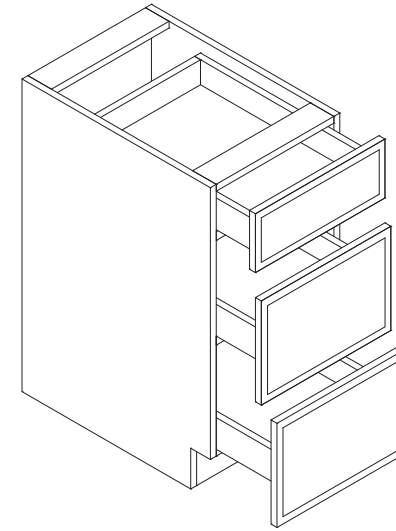

Base Three Drawer

Item Code	Dimension
3DB12	12"W x 34-1/2"H x 24"D
3DB15	15"W x 34-1/2"H x 24"D
3DB18	18"W x 34-1/2"H x 24"D
3DB21	21"W x 34-1/2"H x 24"D
3DB24	24"W x 34-1/2"H x 24"D
3DB27	27"W x 34-1/2"H x 24"D
3DB30	30"W x 34-1/2"H x 24"D
3DB33	33"W x 34-1/2"H x 24"D
3DB36	36"W x 34-1/2"H x 24"D

Features

- Three drawers
- Small drawer front 6-1/2" tall
- Large drawer front 11-1/2" tall