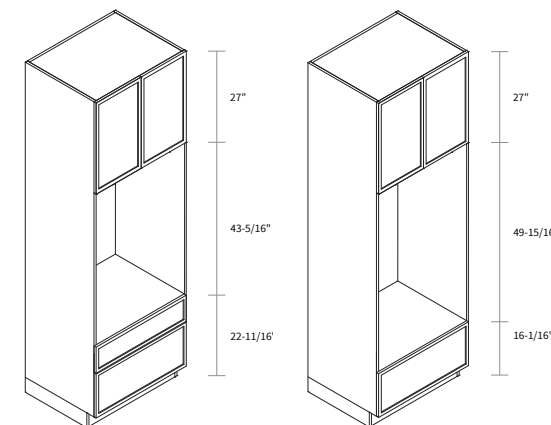

Combo Oven Pantry 93"

Item Code	Dimension
COP3093	30"W x 93"H x 24"D

Features

- Opening 28-9/16"W x 43-5/16" or 49-15/16"H
- One shelf
- One big drawer and one small drawer (removable)
- Filler needs to be ordered separately
- Toe kick box is separated from the cabinet box