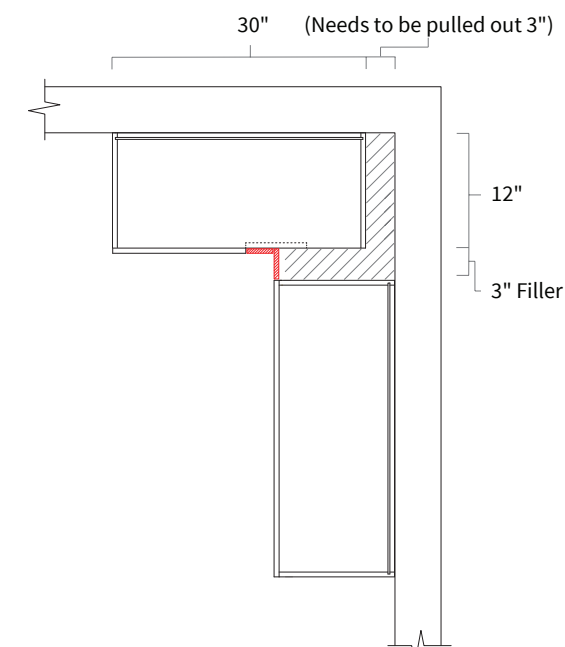

*Two shelves

**Three shelves

Opening Dimensions

Installation Diagram

Wall Blind Corner 30"

Item Code	Dimension
WBC3015	30"W x 15"H x 12"D
WBC3033*	30"W x 33"H x 12"D
WBC3039**	30"W x 39"H x 12"D

Features

- One door 17-7/8" wide, 16-1/2" opening
- Hinges on the central stile
- Cabinet can be flipped for left/right application
- Filler needs to be ordered separately
- Not available in BC3003 Navy Blue

*Two shelves

**Three shelves

Opening Dimensions

Installation Diagram

Wall Diagonal Corner 24"

Item Code	Dimension
WDC2415	24"W x 15"H x 12"D
WDC2433*	24"W x 33"H x 12"D
WDC2439**	24"W x 39"H x 12"D

Features