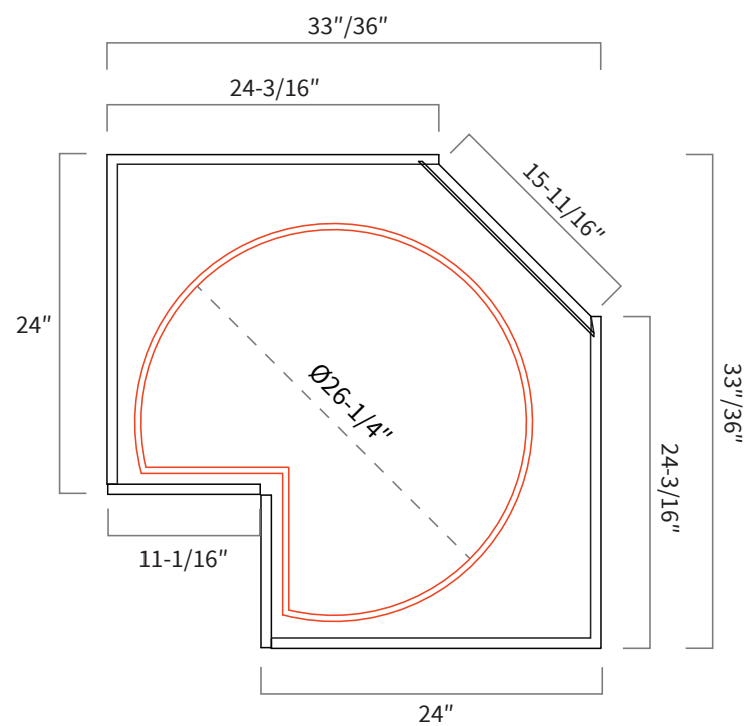

Base Blind Corner 42"

Item Code	Dimension
BBC42	42"W x 34-1/2"H x 24"D

Features

- One full height door 17-7/8" wide, 16-1/2" opening
- Hinges on the central stile
- Filler needs to be ordered separately
- One shelf

Opening Dimensions

Installation Diagram

Opening Dimensions

Installation Diagram

Base Lazy Susan

Item Code	Dimension
BLS33	33"W x 34-1/2"H x 24"D
BLS36	36"W x 34-1/2"H x 24"D

Features

- Full height bi-folding door
- Two wooden susan included
- Wooden susan 26-1/4" diameter
- Soft close not available

Spice Rack

Item Code	Dimension
BSR09	9"W x 34-1/2"H x 24"D
BSR12	12"W x 34-1/2"H x 24"D

Features

- Three levels of spice racks

Trash Bin Cabinet

Item Code	Dimension
TB15	15"W x 34-1/2"H x 24"D
TB18	18"W x 34-1/2"H x 24"D