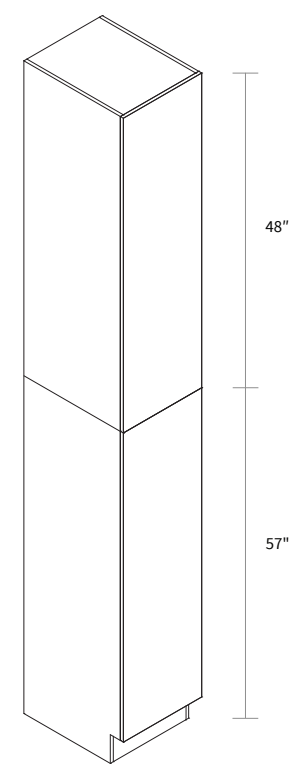

Features

- Three shelves
- Finished interior and exterior

Wall Pantry Single Door 15" Wide

Item Code	Dimension
WP1593	15"W x 93"H x 24"D

Features

- Two doors
- Five shelves
- Toe kick box is separated from the cabinet box

Wall Pantry Single Door 18" Wide

Item Code	Dimension
WP1893	18"W x 93"H x 24"D

Features

- Two doors
- Five shelves
- Toe kick box is separated from the cabinet box

Wall Pantry Single Door 15" Wide

Item Code	Dimension
WP15105	15"W x 105"H x 24"D

Features

- Two doors
- Six shelves
- Box is separated into TOP & BOTTOM two portions

Wall Pantry Single Door 18" Wide

Item Code	Dimension
WP18105	18"W x 105"H x 24"D

Features

- Two doors
- Six shelves
- Box is separated into TOP & BOTTOM two portions

Wall Pantry Double Door 24" Wide

Item Code	Dimension
WP2493	24"W x 93"H x 24"D

Features

- Four doors
- Five shelves
- Toe kick box is separated from the cabinet box

Wall Pantry Double Door 30" Wide

Item Code	Dimension
WP3093	30"W x 93"H x 24"D