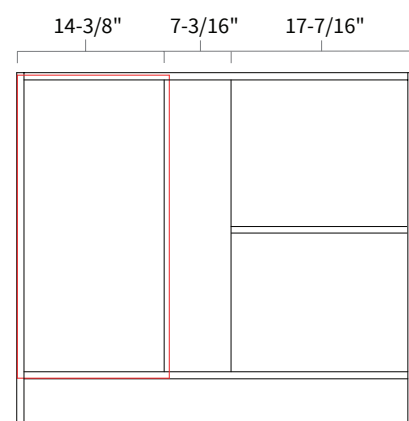

Features

- One full height door 17-7/8" wide, 16-1/2" opening
- Hinges on the central stile
- Filler needs to be ordered separately
- One shelf

Opening Dimensions