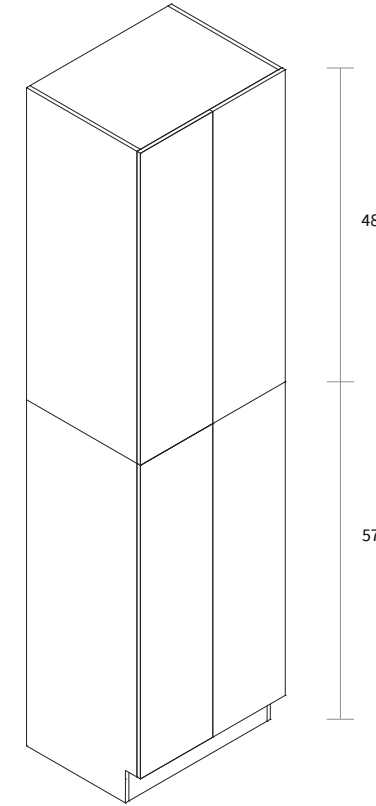

Wall Pantry Double Door 24" Wide

Item Code	Dimension
WP2493	24"W x 93"H x 24"D

Features

- Four doors
- Five shelves
- Toe kick box is separated from the cabinet box

Wall Pantry Double Door 30" Wide

Item Code	Dimension
WP3093	30"W x 93"H x 24"D

Features

- Four doors
- Five shelves
- Toe kick box is separated from the cabinet box

Wall Pantry Double Door 24" Wide

Item Code	Dimension
WP24105	24"W x 105"H x 24"D

Features

- Four doors
- Six shelves
- Box is separated into TOP & BOTTOM two portions

Wall Pantry Double Door 30" Wide

Item Code	Dimension
WP30105	30"W x 105"H x 24"D

Features

- Four doors
- Six shelves
- Box is separated into TOP & BOTTOM two portions

Wall Pantry Double Door 36" Wide

Item Code	Dimension
WP3693	36"W x 93"H x 24"D