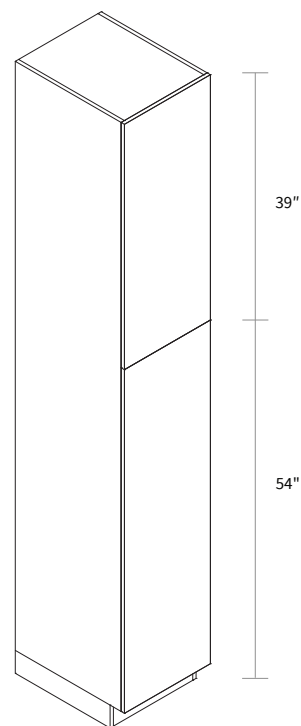

Features

- Three shelves
- Finished interior and exterior

Wall Open Cabinet 48" Height

Item Code	Dimension
WOC1248	12"W x 48"H x 12-7/8"D
WOC1548	15"W x 48"H x 12-7/8"D
WOC1848	18"W x 48"H x 12-7/8"D
WOC2148	21"W x 48"H x 12-7/8"D
WOC2448	24"W x 48"H x 12-7/8"D
WOC2748	27"W x 48"H x 12-7/8"D
WOC3048	30"W x 48"H x 12-7/8"D
WOC3348	33"W x 48"H x 12-7/8"D
WOC3648	36"W x 48"H x 12-7/8"D
WOC3948	39"W x 48"H x 12-7/8"D
WOC4248	42"W x 48"H x 12-7/8"D

Features

- Three shelves
- Finished interior and exterior

Wall Pantry Single Door 15" Wide

Item Code	Dimension
WP1593	15"W x 93"H x 24"D

Features

- Two doors
- Five shelves
- Toe kick box is separated from the cabinet box

Wall Pantry Single Door 18" Wide

Item Code	Dimension
WP1893	18"W x 93"H x 24"D

Features

- Two doors
- Five shelves
- Toe kick box is separated from the cabinet box

Wall Pantry Single Door 15" Wide

Item Code	Dimension
WP15105	15"W x 105"H x 24"D

Features

- Two doors
- Six shelves
- Box is separated into TOP & BOTTOM two portions

Wall Pantry Single Door 18" Wide

Item Code	Dimension
WP18105	18"W x 105"H x 24"D

Features

- Two doors
- Six shelves
- Box is separated into TOP & BOTTOM two portions