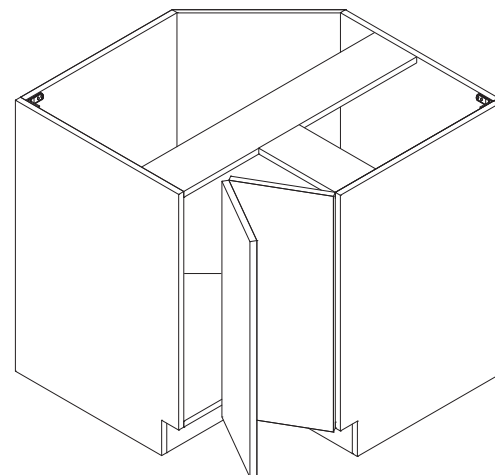

Opening Dimensions

Installation Diagram

Opening Dimensions

Installation Diagram

Base Lazy Susan

Item Code	Dimension
BLS33	33"W x 34-1/2"H x 24"D
BLS36	36"W x 34-1/2"H x 24"D

Features

- Full height bi-folding door
- Two wooden susan included
- Wooden susan 26-1/4" diameter
- Soft close not available