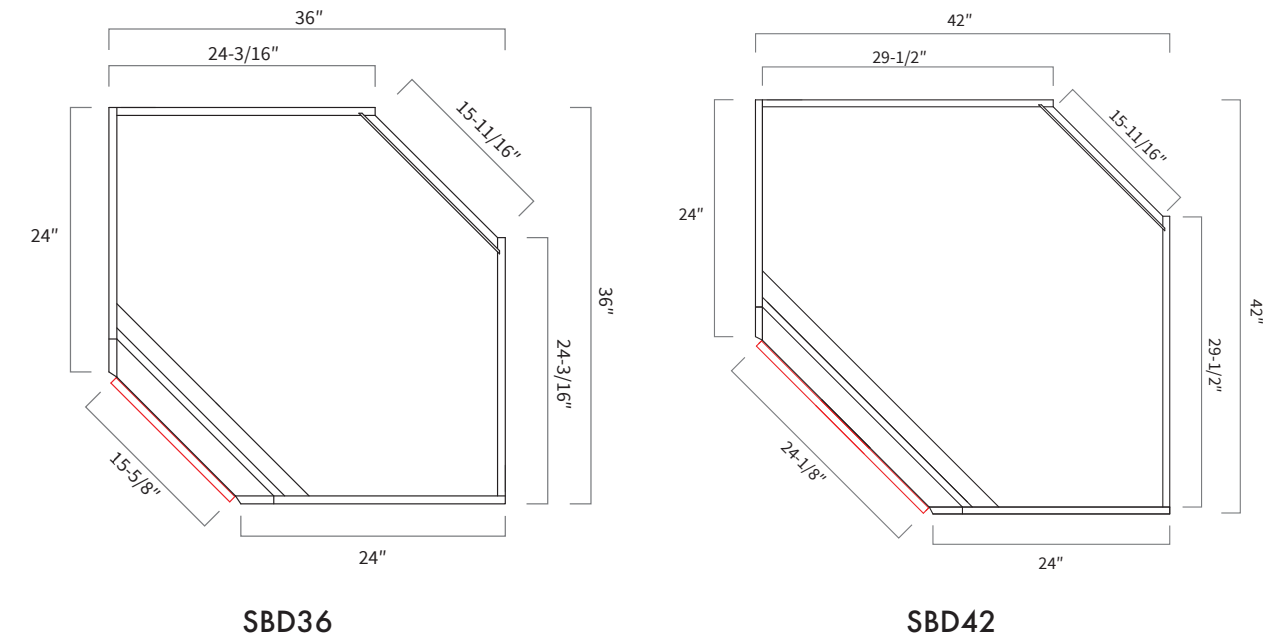

Features

- Two doors
- FSB33 Opening 31-1/2"W x 10-1/2"H
- FSB36 Opening 34-1/2"W x 10-1/2"H
- FSB39 Opening 37-1/2"W x 10-1/2"H