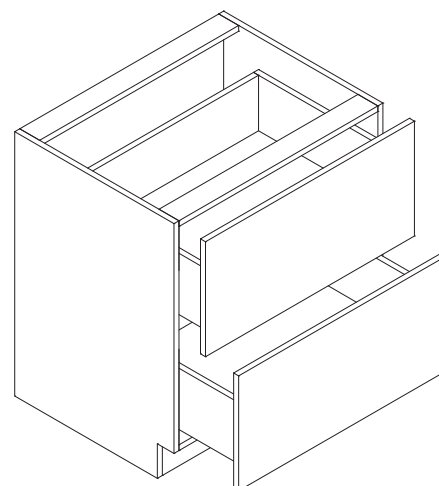

Features

- Two drawers
- Drawer front 14-13/16" tall