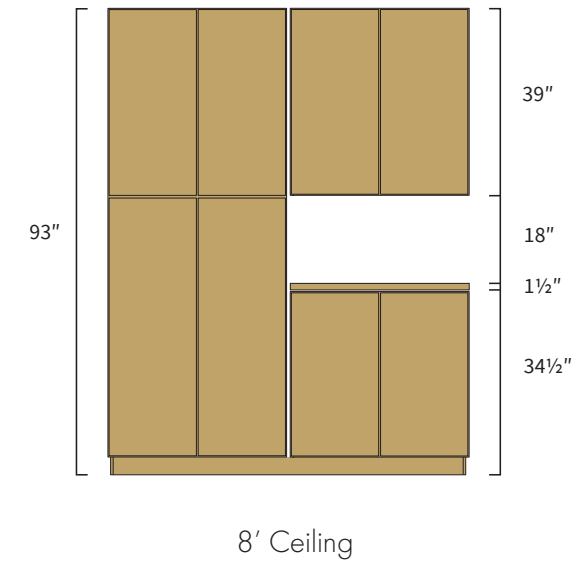

3

CABINET PLANNING

Sit-On-Counter Cabinet for 8' Ceiling

- Use any 18"H wall cabinets as the sit-on-counter cabinet
- 24", 27", 33" wide cabinets can be upgraded to lift-up door
- Add finished end panels on the sides for seamless integration