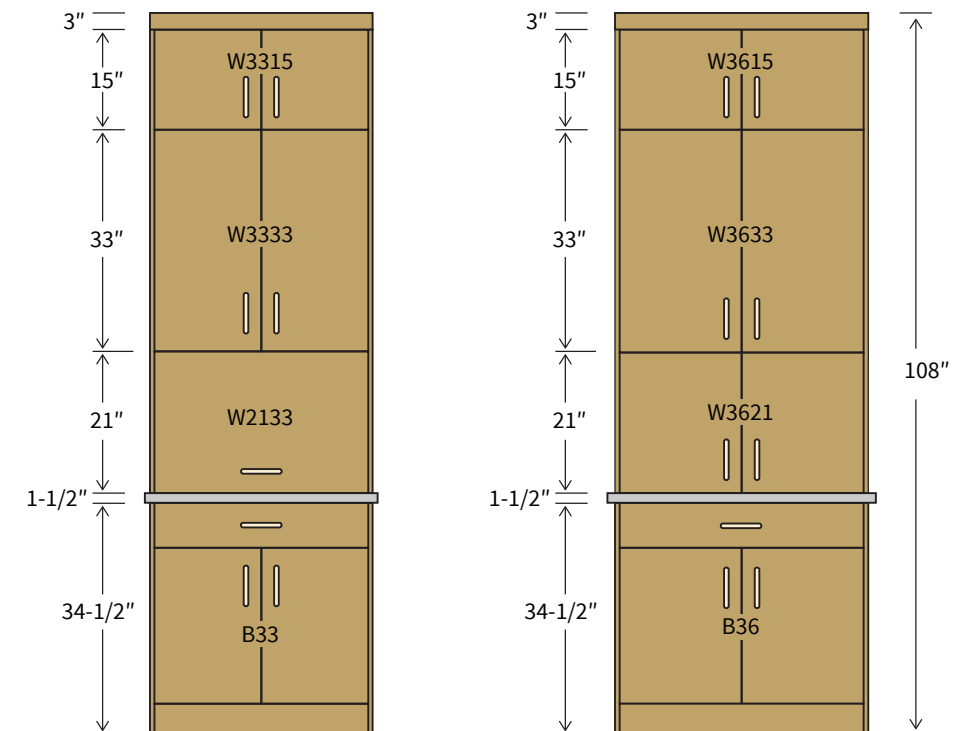

3

CABINET PLANNING

Sit-On-Counter Cabinet for 8' Ceiling

- Use any 18"H wall cabinets as the sit-on-counter cabinet
- 24", 27", 33" wide cabinets can be upgraded to lift-up door
- Add finished end panels on the sides for seamless integration

Sit-On-Counter Cabinet for 9' Ceiling

- Use any 21"H wall cabinets as the sit-on-counter cabinet
- 24", 27", 33" wide cabinets can be upgraded to lift-up doors
- Add finished end panels on the sides for seamless integration