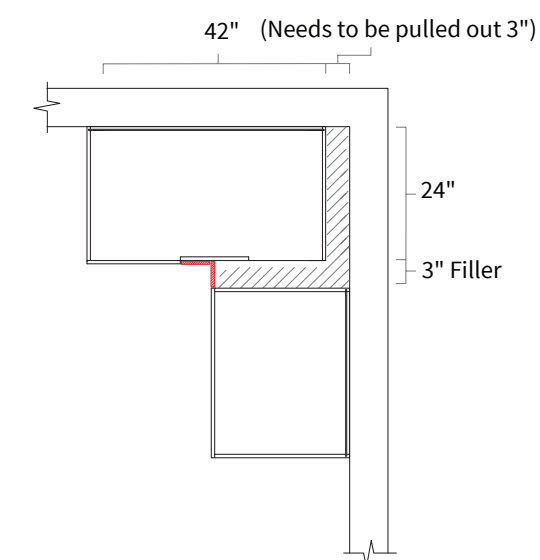

Base Blind Corner 39"

Item Code	Dimension
BBC39	39"W x 34-1/2"H x 24"D

Features

- One full height door 14-7/8" wide, 13-1/2" opening
- Hinges on the central stile
- Filler needs to be ordered separately
- One shelf

Base Blind Corner 42"

Item Code	Dimension
BBC42	42"W x 34-1/2"H x 24"D

Features

- One full height door 17-7/8" wide, 16-1/2" opening
- Hinges on the central stile
- Filler needs to be ordered separately
- One shelf

Opening Dimensions

Installation Diagram

Opening Dimensions

Installation Diagram

Base Lazy Susan

Item Code	Dimension
BLS33	33"W x 34-1/2"H x 24"D
BLS36	36"W x 34-1/2"H x 24"D

Features

- Full height bi-folding door
- Two wooden susan included
- Wooden susan 26-1/4" diameter
- Soft close not available

Spice Rack

Item Code	Dimension
BSR09	9"W x 34-1/2"H x 24"D
BSR12	12"W x 34-1/2"H x 24"D

Features

- Three levels of spice racks

Trash Bin Cabinet

Item Code	Dimension
TB15	15"W x 34-1/2"H x 24"D
TB18	18"W x 34-1/2"H x 24"D