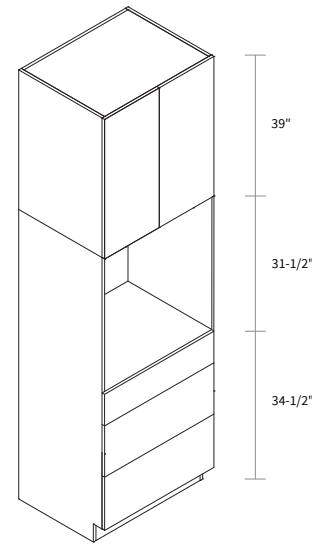

Double Oven Pantry 93"

Item Code	Dimension
DOP3093	30"W x 93"H x 24"D

Features

- Opening 28-9/16" x 54-15/16"
- One shelf
- One small drawer
- Filler needs to be ordered separately
- Toe kick box is separated from the cabinet box

Single Oven Pantry 105"

Item Code	Dimension
SOP30105	30"W x 105"H x 24"D

Features

- Opening 28-9/16" x 31-1/2"
- One shelf
- One small drawer
- Two big drawers
- Filler needs to be ordered separately
- Box is separated into TOP/BOTTOM two portions