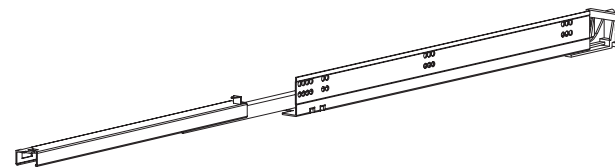

Features

- Blum Blumotion slide
- Undermount
- 3D adjustment
- Soft close