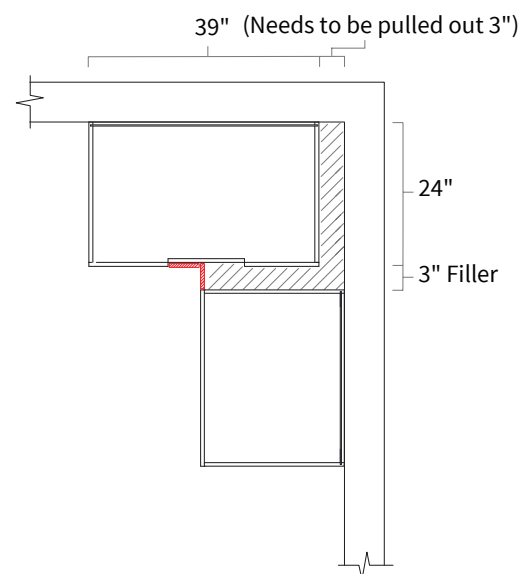

Base Blind Corner 39"

Item Code	Dimension
BBC39	39"W x 34-1/2"H x 24"D

Features

- One full height door 14-7/8" wide, 13-1/2" opening
- Hinges on the central stile
- Filler needs to be ordered separately
- One shelf

Base Blind Corner 42"

Item Code	Dimension
BBC42	42"W x 34-1/2"H x 24"D

Features

- One full height door 17-7/8" wide, 16-1/2" opening
- Hinges on the central stile
- Filler needs to be ordered separately
- One shelf

Opening Dimensions

Installation Diagram

Opening Dimensions

Installation Diagram

Base Lazy Susan

Item Code	Dimension
BLS33	33"W x 34-1/2"H x 24"D
BLS36	36"W x 34-1/2"H x 24"D

Features

- Full height bi-folding door
- Two wooden susan included
- Wooden susan 26-1/4" diameter
- Soft close not available