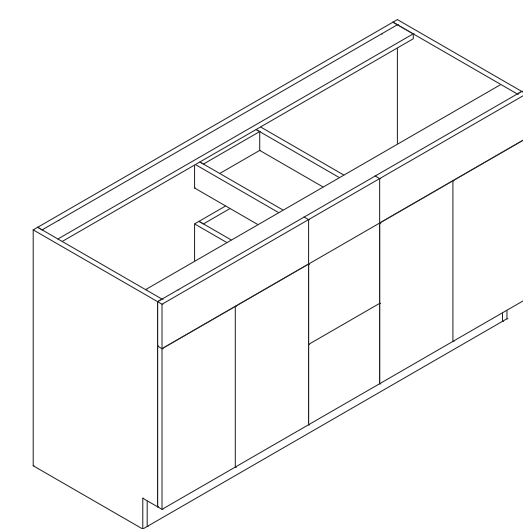

Features

- Two false drawer fronts
- Four doors
- Three drawers 12" wide