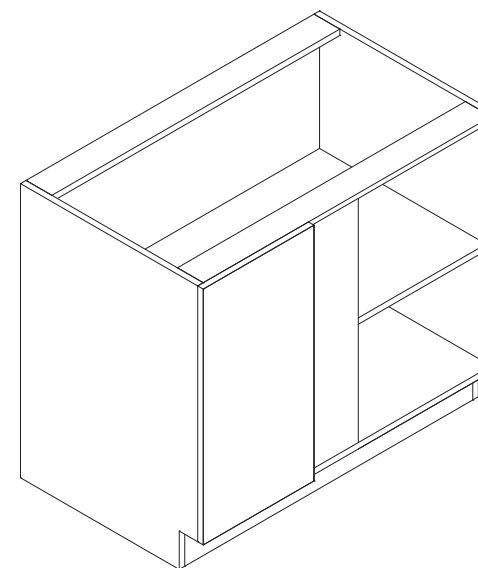

Base Blind Corner 39"

Item Code	Dimension
BBC39	39"W x 34-1/2"H x 24"D

Features

- One full height door 14-7/8" wide, 13-1/2" opening
- Hinges on the central stile
- Filler needs to be ordered separately
- One shelf