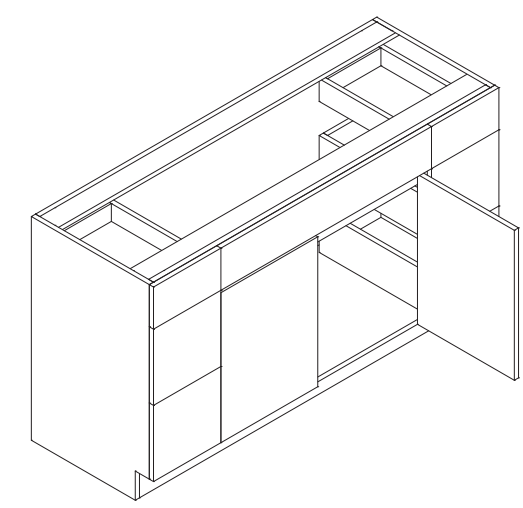

Features

- One false drawer front
- Two doors
- Six drawers 12" wide