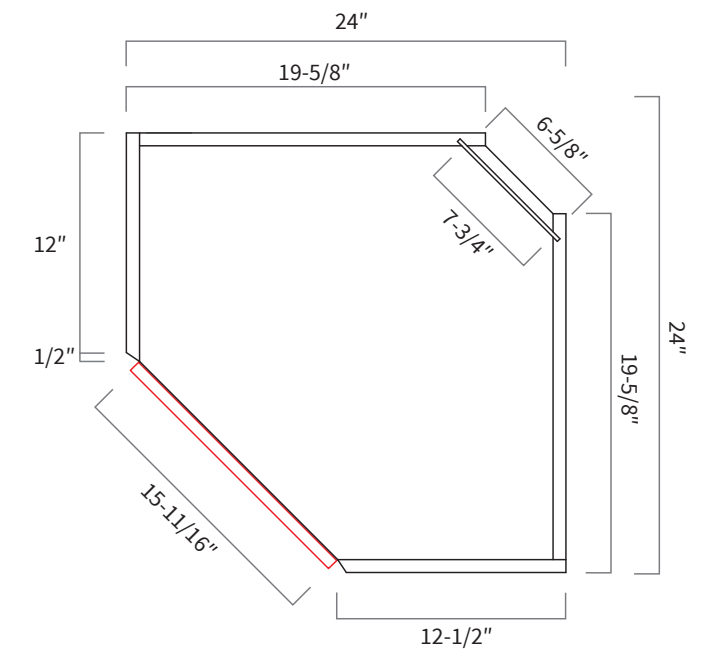

Installation Diagram

Wall Diagonal Corner 24"

Item Code	Dimension
WDC2415	24"W x 15"H x 12"D
WDC2433*	24"W x 33"H x 12"D
WDC2439**	24"W x 39"H x 12"D

Features

- One door 15-11/16" wide, 15-1/2" opening

*Two shelves

**Three shelves

Wall Microwave 27" Wide

Item Code	Dimension
WMC2733	27"W x 33"H x 12"D
WMC2739	27"W x 39"H x 12"D

Features

- Two doors
- Finished interior and shelf
- Bottom shelf dimension: 25-9/16"W x 18"D x 3/4"H
- Opening 25-9/16"W x 15-9/16"H