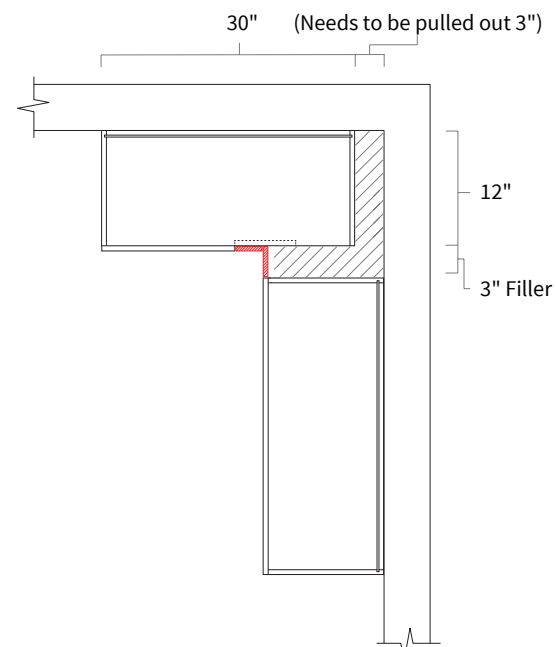

Item Code	Dimension
W333324	33"W x 33"H x 24"D
W363324	36"W x 33"H x 24"D

Features

- Two doors
- One shelf

Opening Dimensions

Installation Diagram

Wall Blind Corner 30"

Item Code	Dimension
WBC3015	30"W x 15"H x 12"D
WBC3033*	30"W x 33"H x 12"D
WBC3039**	30"W x 39"H x 12"D

Features

- One door 17-7/8" wide, 16-1/2" opening
- Hinges on the central stile
- Cabinet can be flipped for left/right application
- Filler needs to be ordered separately

*Two shelves

**Three shelves

Opening Dimensions

Installation Diagram

Wall Diagonal Corner 24"

Item Code	Dimension
WDC2415	24"W x 15"H x 12"D
WDC2433*	24"W x 33"H x 12"D
WDC2439**	24"W x 39"H x 12"D

Features

- One door 15-11/16" wide, 15-1/2" opening

*Two shelves

**Three shelves

Wall Microwave 27" Wide

Item Code	Dimension
WMC2733	27"W x 33"H x 12"D
WMC2739	27"W x 39"H x 12"D

Features

- Two doors
- Finished interior and shelf
- Bottom shelf dimension: 25-9/16"W x 18"D x 3/4"H
- Opening 25-9/16"W x 15-9/16"H