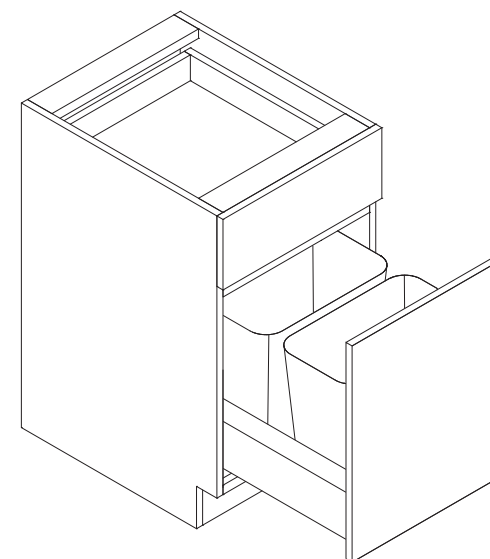

Features

- One drawer
- Double trash bins