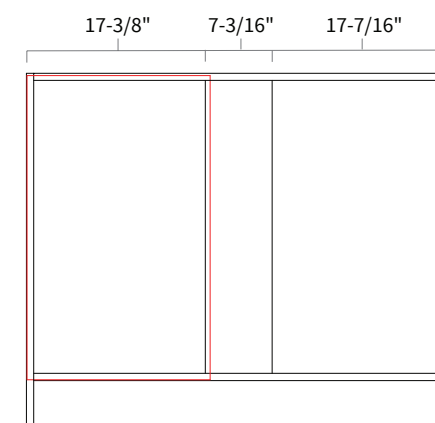

Base Blind Corner 39"

Item Code	Dimension
BBC39	39"W x 34-1/2"H x 24"D

Features

- One full height door 14-7/8" wide, 13-1/2" opening
- Hinges on the central stile
- Filler needs to be ordered separately
- One shelf

Base Blind Corner 42"

Item Code	Dimension
BBC42	42"W x 34-1/2"H x 24"D

Features

- One full height door 17-7/8" wide, 16-1/2" opening
- Hinges on the central stile
- Filler needs to be ordered separately
- One shelf

Opening Dimensions

Opening Dimensions