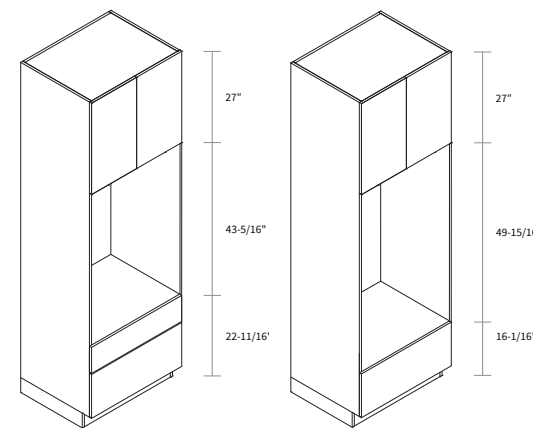

Features

- Opening 28-9/16"W x 43-5/16" or 49-15/16"H
- One shelf
- One big drawer and one small drawer (removable)
- Filler needs to be ordered separately
- Toe kick box is separated from the cabinet box