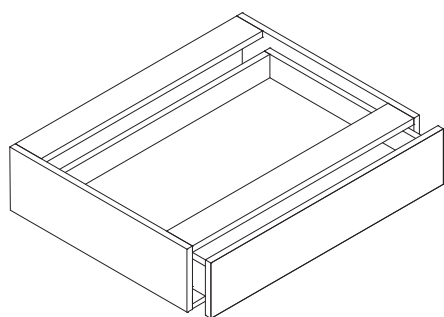

Features

- One shelf
- Finished interior and exterior

Knee Drawer

Item Code	Dimension
KD27	27"W x 6-1/2"H x 21"D
KD30	30"W x 6-1/2"H x 21"D
KD36	36"W x 6-1/2"H x 21"D

Features

- One drawer
- Drawer front 6-1/2" high