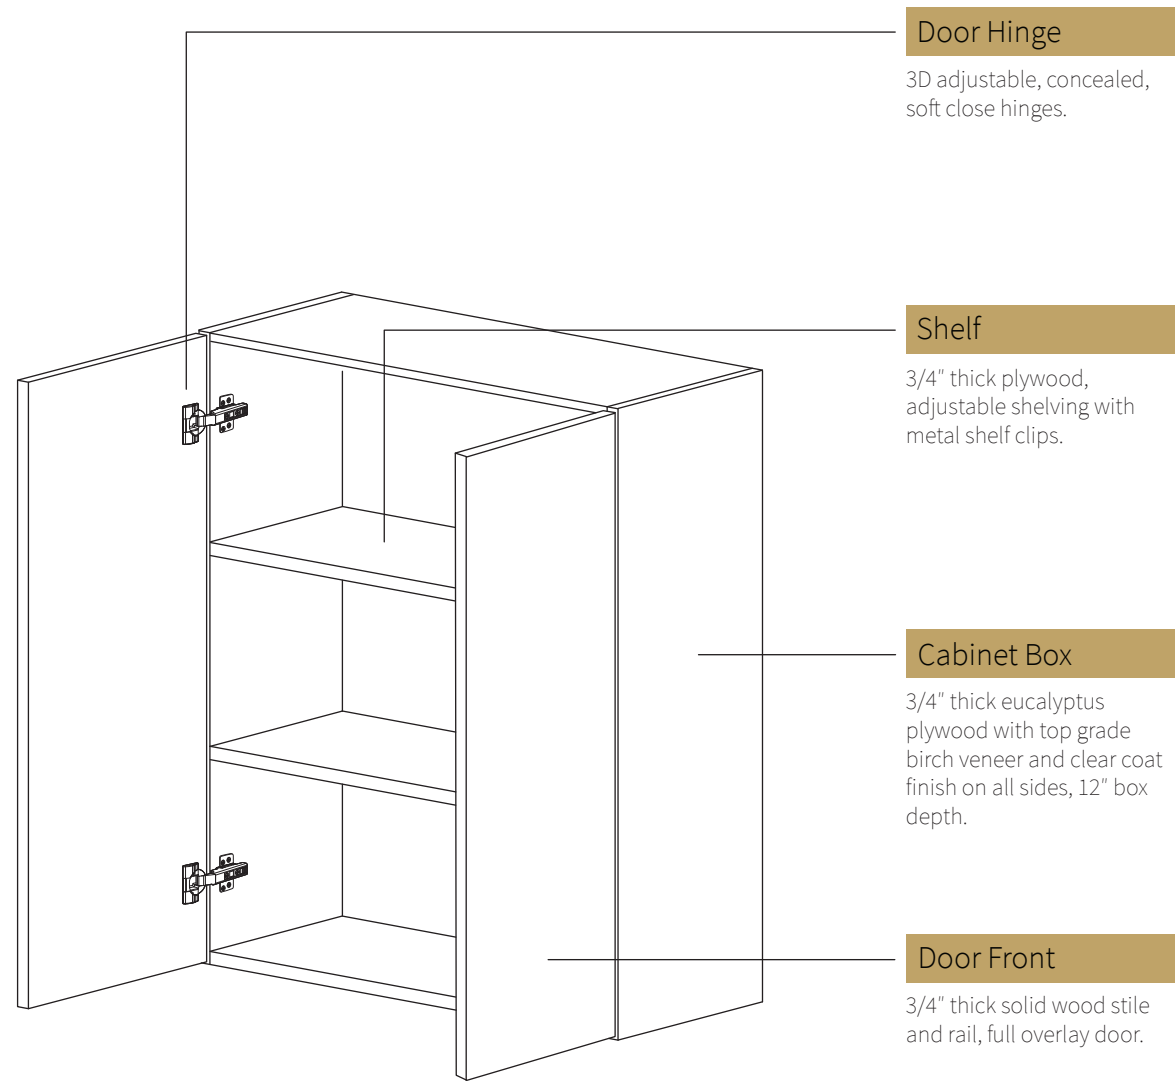

3

CABINET PLANNING

Sit-On-Counter Cabinet for 8' Ceiling

- Use any 18"H wall cabinets as the sit-on-counter cabinet
- 24", 27", 33" wide cabinets can be upgraded to lift-up door
- Add finished end panels on the sides for seamless integration

Sit-On-Counter Cabinet for 9' Ceiling

- Use any 21"H wall cabinets as the sit-on-counter cabinet
- 24", 27", 33" wide cabinets can be upgraded to lift-up doors
- Add finished end panels on the sides for seamless integration

4

CABINET CONSTRUCTION

WALL CABINET FEATURE

BASE CABINET FEATURE

5

DOOR & OVERLAY MEASUREMENTS

6

ADDITIONAL COMPONENTS