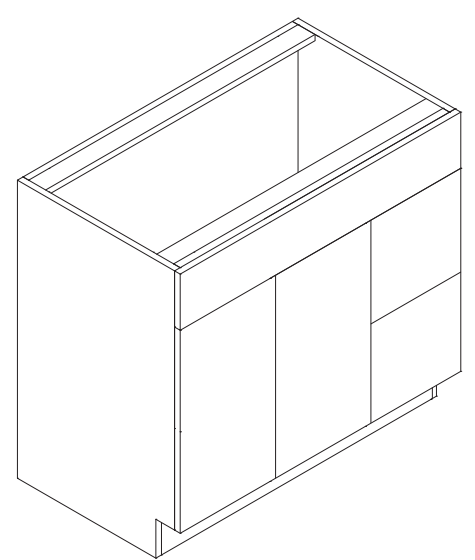

Features

- One false drawer front
- Two doors
- Six drawers 12" wide

Base Vanity

Item Code	Dimension
VB36DR	36"W x 34-1/2"H x 21"D

Features

- Two doors
- One false drawer front
- Two drawers 12" wide

Base Vanity