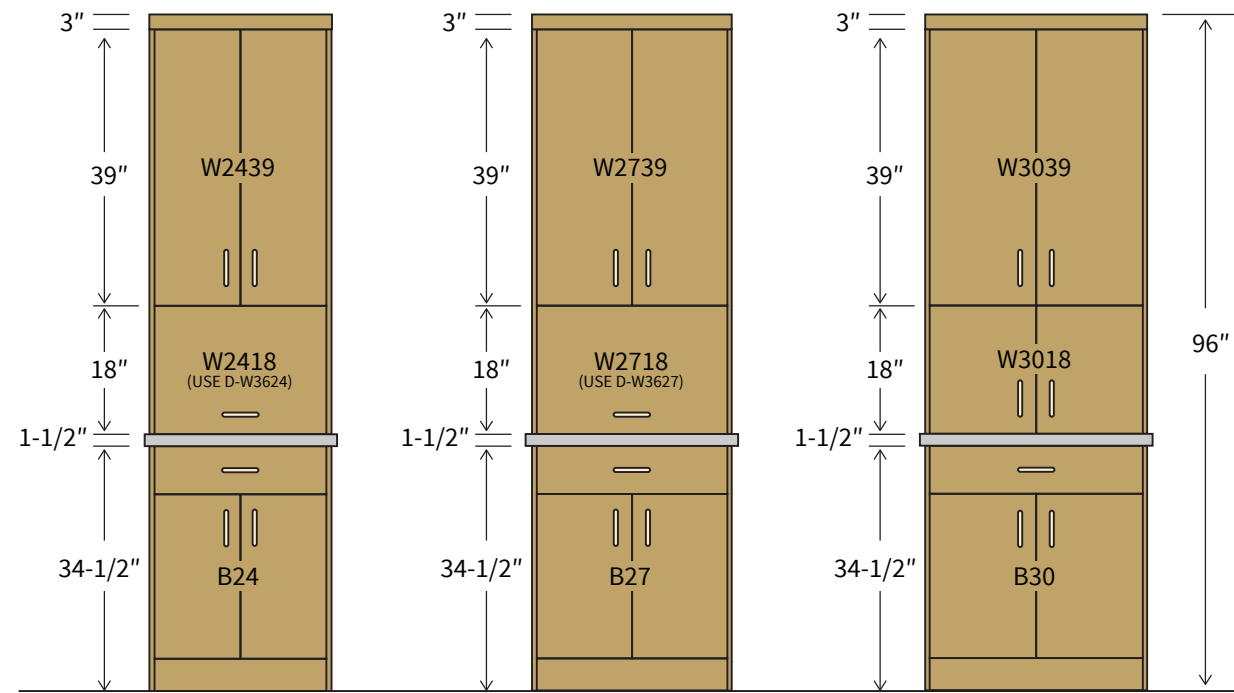

3

CABINET PLANNING

Sit-On-Counter Cabinet for 8' Ceiling

- Use any 18"H wall cabinets as the sit-on-counter cabinet
- 24", 27", 33" wide cabinets can be upgraded to lift-up door
- Add finished end panels on the sides for seamless integration

**Three shelves

Wall Microwave 27" Wide

Item Code	Dimension
WMC2733	27"W x 33"H x 12"D
WMC2739	27"W x 39"H x 12"D

Features

- Two doors
- Finished interior and shelf
- Bottom shelf dimension: 25-9/16"W x 18"D x 3/4"H
- Opening 25-9/16"W x 15-9/16"H