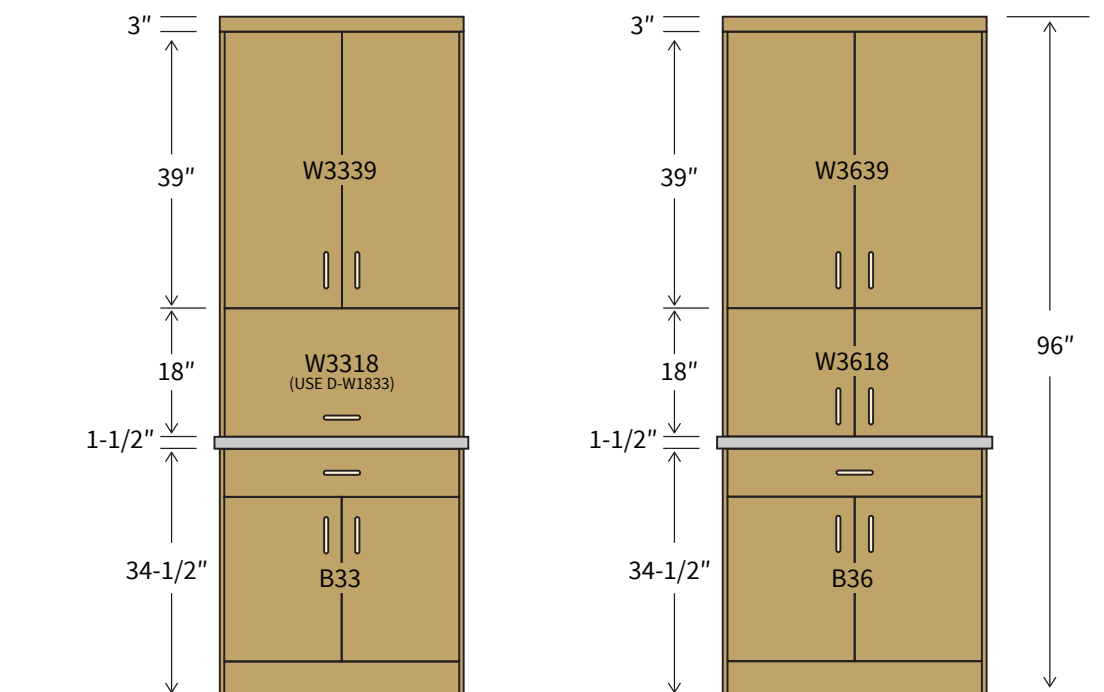

3

CABINET PLANNING

Sit-On-Counter Cabinet for 8' Ceiling

- Use any 18"H wall cabinets as the sit-on-counter cabinet
- 24", 27", 33" wide cabinets can be upgraded to lift-up door
- Add finished end panels on the sides for seamless integration