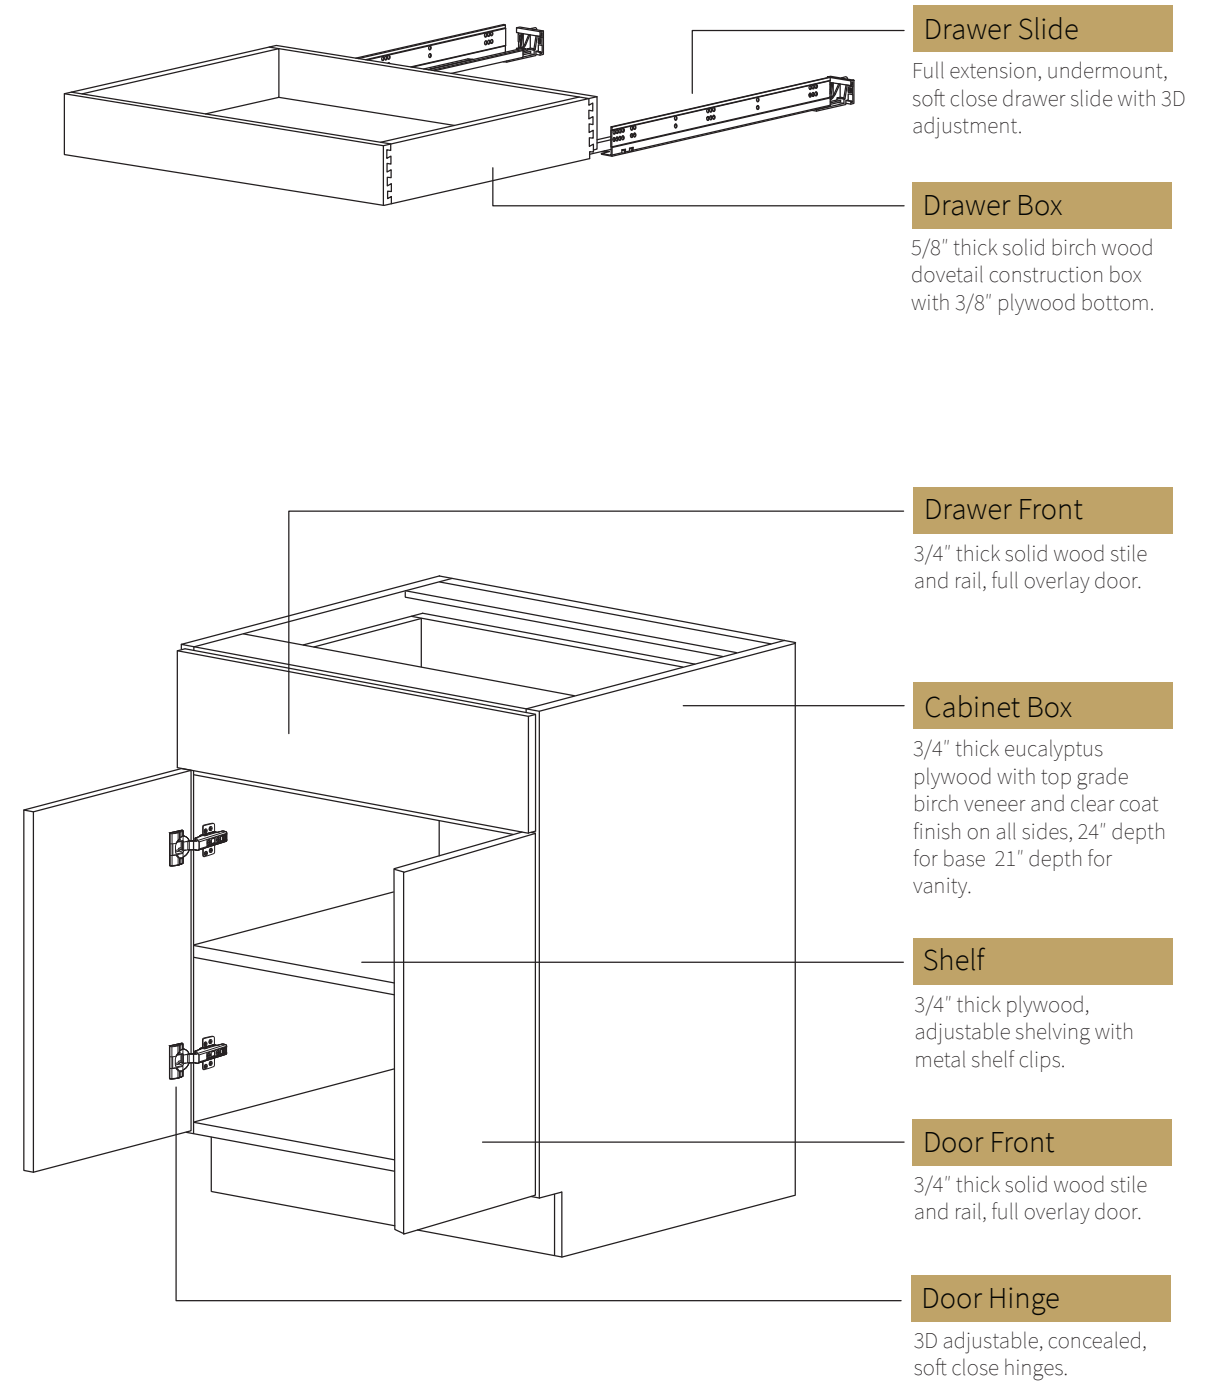

3

CABINET PLANNING

Sit-On-Counter Cabinet for 8' Ceiling

- Use any 18"H wall cabinets as the sit-on-counter cabinet
- 24", 27", 33" wide cabinets can be upgraded to lift-up door
- Add finished end panels on the sides for seamless integration

Sit-On-Counter Cabinet for 9' Ceiling

- Use any 21"H wall cabinets as the sit-on-counter cabinet
- 24", 27", 33" wide cabinets can be upgraded to lift-up doors
- Add finished end panels on the sides for seamless integration

4

CABINET CONSTRUCTION

WALL CABINET FEATURE

BASE CABINET FEATURE

5

DOOR & OVERLAY MEASUREMENTS

6

ADDITIONAL COMPONENTS