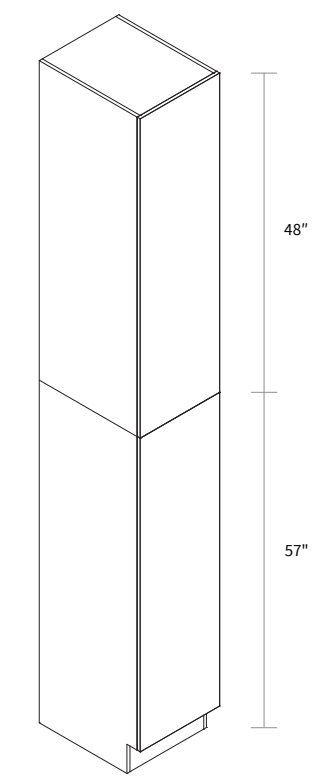

- One door
- Two shelves

Wall Single Door 39" High

Item Code	Dimension
W0939	9"W x 39"H x 12"D
W1239	12"W x 39"H x 12"D
W1539	15"W x 39"H x 12"D
W1839	18"W x 39"H x 12"D
W2139	21"W x 39"H x 12"D

Features

Wall Pantry Single Door 18" Wide

Item Code	Dimension
WP1893	18"W x 93"H x 24"D

Features

- Two doors
- Five shelves
- Toe kick box is separated from the cabinet box

Wall Pantry Single Door 15" Wide

Item Code	Dimension
WP15105	15"W x 105"H x 24"D

Features

- Two doors
- Six shelves
- Box is separated into TOP & BOTTOM two portions

Wall Pantry Single Door 18" Wide

Item Code	Dimension
WP18105	18"W x 105"H x 24"D

Features

- Two doors
- Six shelves
- Box is separated into TOP & BOTTOM two portions

Wall Pantry Double Door 24" Wide

Item Code	Dimension
WP2493	24"W x 93"H x 24"D

Features

- Four doors
- Five shelves
- Toe kick box is separated from the cabinet box

Wall Pantry Double Door 30" Wide

Item Code	Dimension
WP3093	30"W x 93"H x 24"D