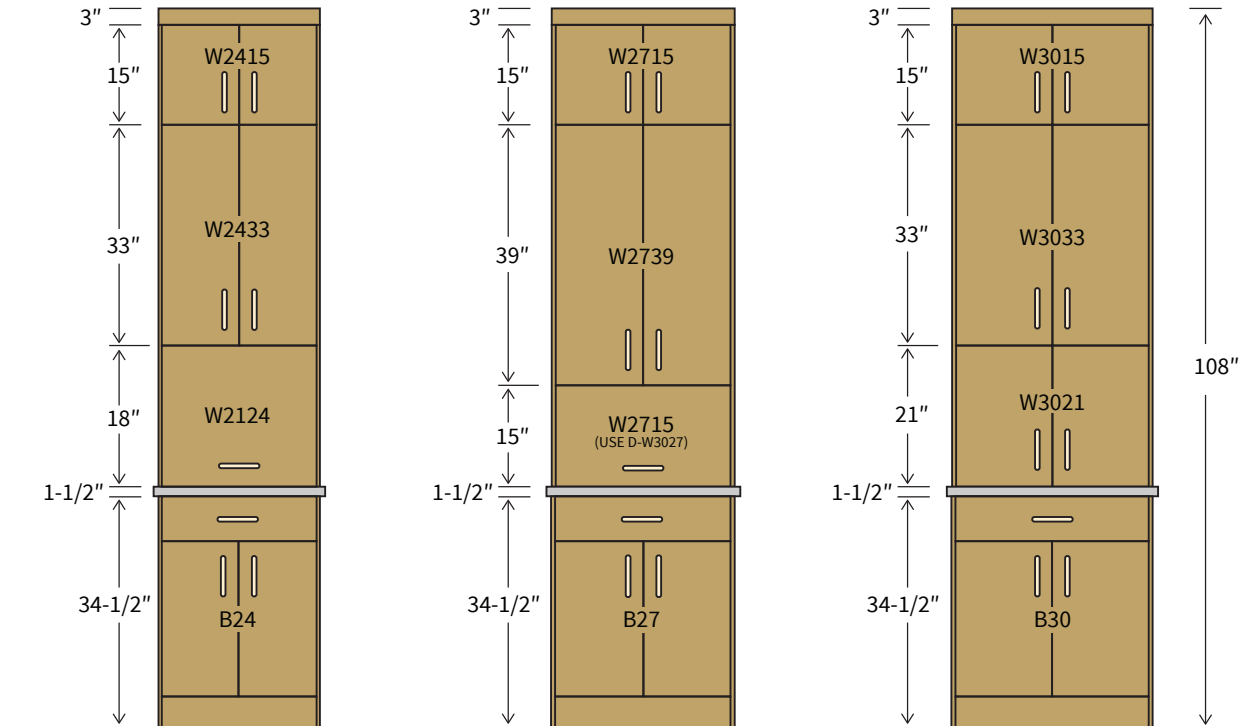

Sit-On-Counter Cabinet for 9' Ceiling

- Use any 21"H wall cabinets as the sit-on-counter cabinet
- 24", 27", 33" wide cabinets can be upgraded to lift-up doors
- Add finished end panels on the sides for seamless integration