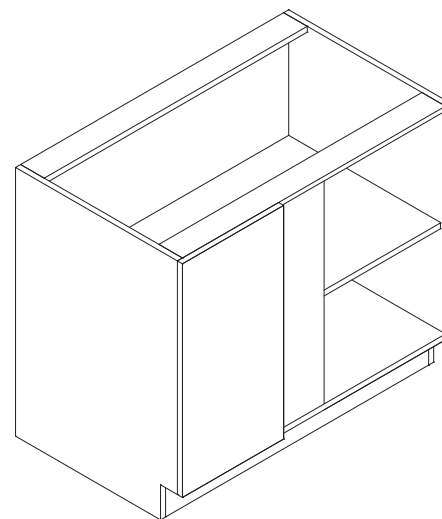

Base Blind Corner 39"

Item Code	Dimension
BBC39	39"W x 34-1/2"H x 24"D

Features

- One full height door 14-7/8" wide, 13-1/2" opening
- Hinges on the central stile
- Filler needs to be ordered separately
- One shelf