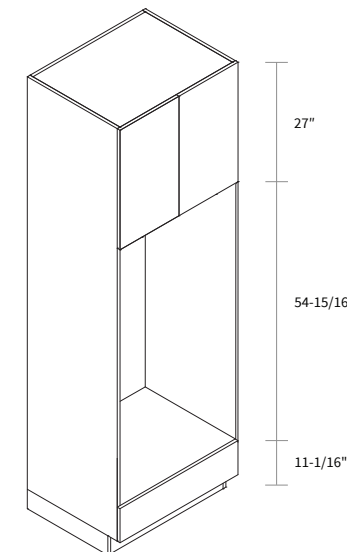

Combo Oven Pantry 93"

Item Code	Dimension
COP3093	30"W x 93"H x 24"D

Features

- Opening 28-9/16"W x 43-5/16" or 49-15/16"H
- One shelf
- One big drawer and one small drawer (removable)
- Filler needs to be ordered separately
- Toe kick box is separated from the cabinet box

Double Oven Pantry 93"

Item Code	Dimension
DOP3093	30"W x 93"H x 24"D

Features

- Opening 28-9/16" x 54-15/16"
- One shelf
- One small drawer
- Filler needs to be ordered separately
- Toe kick box is separated from the cabinet box