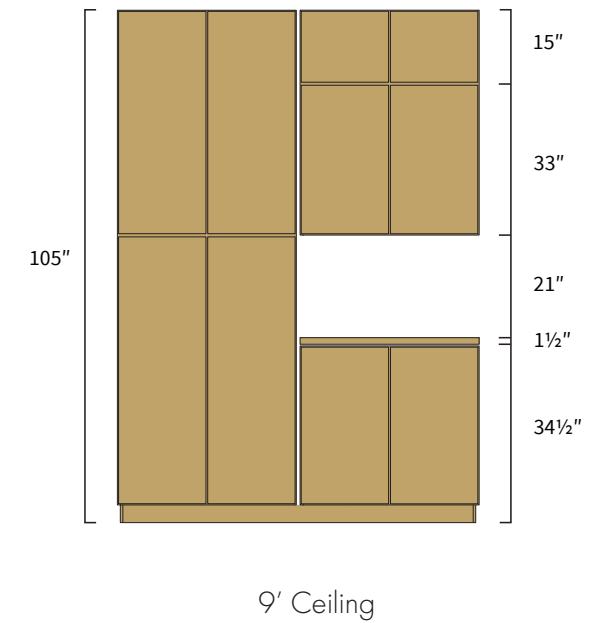

3

CABINET PLANNING

Sit-On-Counter Cabinet for 8' Ceiling

- Use any 18"H wall cabinets as the sit-on-counter cabinet
- 24", 27", 33" wide cabinets can be upgraded to lift-up door
- Add finished end panels on the sides for seamless integration