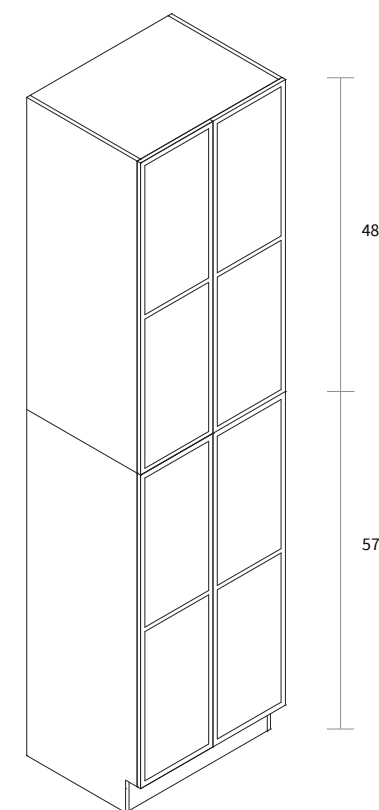

Wall Pantry Double Door 24" Wide

Item Code	Dimension
WP2493	24"W x 93"H x 24"D

Features

- Four doors
- Five shelves
- Toe kick box is separated from the cabinet box

Wall Pantry Single Door 18" Wide

Item Code	Dimension
WP18105	18"W x 105"H x 24"D

Features

- Two doors
- Six shelves
- Box is separated into TOP & BOTTOM two portions

Wall Pantry Double Door 24" Wide

Item Code	Dimension
WP24105	24"W x 105"H x 24"D

Features

- Four doors
- Six shelves
- Box is separated into TOP & BOTTOM two portions

Wall Pantry Double Door 30" Wide

Item Code	Dimension
WP3093	30"W x 93"H x 24"D

Features

- Four doors
- Five shelves
- Toe kick box is separated from the cabinet box

Wall Pantry Double Door 36" Wide

Item Code	Dimension
WP3693	36"W x 93"H x 24"D