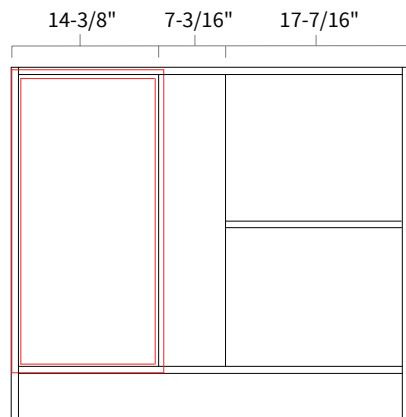

Features

- One full height door 17-7/8" wide, 16-1/2" opening
- Hinges on the central stile
- Filler needs to be ordered separately
- One shelf

Opening Dimensions