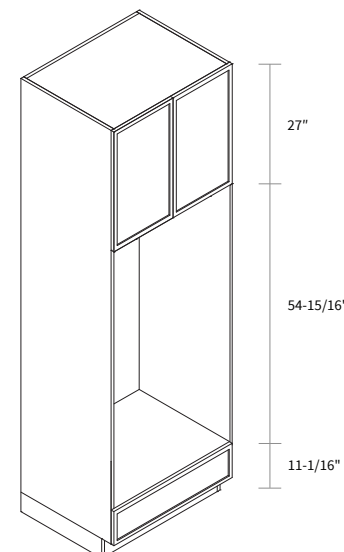

Combo Oven Pantry 105"

Item Code	Dimension
COP30105	30"W x 105"H x 24"D

Features

- Opening 28-9/16"W x 43-5/16" or 49-15/16"H
- One shelf
- One big drawer and one small drawer (removable)
- Filler needs to be ordered separately
- Box is separated into TOP & BOTTOM two portions

Double Oven Pantry 93"

Item Code	Dimension
DOP3093	30"W x 93"H x 24"D

Features

- Opening 28-9/16" x 54-15/16"
- One shelf
- One small drawer
- Filler needs to be ordered separately
- Toe kick box is separated from the cabinet box

Double Oven Pantry 105"

Item Code	Dimension
DOP30105	30"W x 105"H x 24"D

Features

- Opening 28-9/16" x 54-15/16"
- One shelf
- One small drawer
- Filler needs to be ordered separately
- Box is separated into TOP & BOTTOM two portions