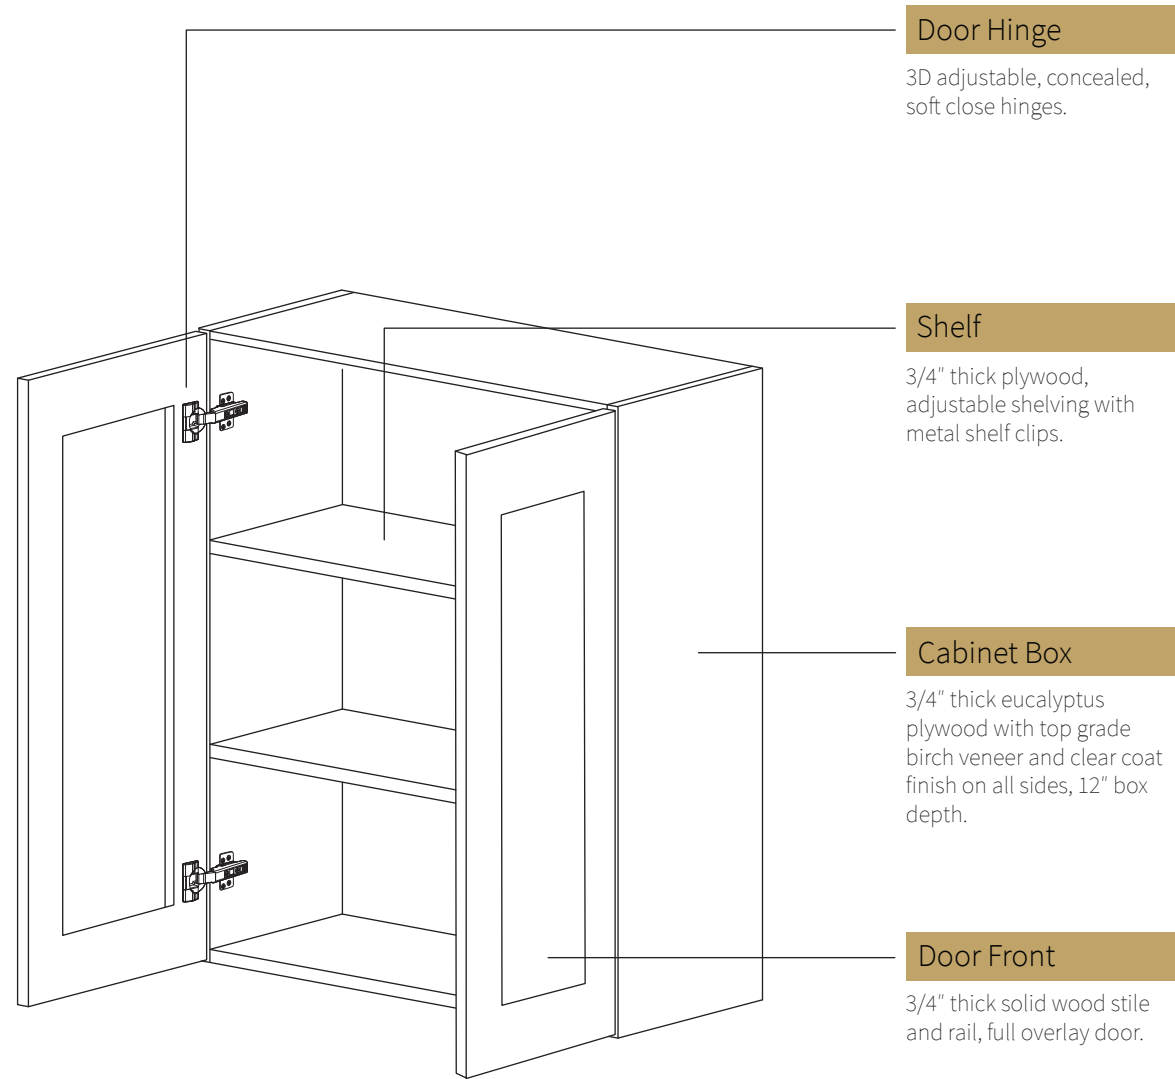

Sit-On-Counter Cabinet for 9' Ceiling

- Use any 21"H wall cabinets as the sit-on-counter cabinet
- 24", 27", 33" wide cabinets can be upgraded to lift-up doors
- Add finished end panels on the sides for seamless integration

4

CABINET CONSTRUCTION

WALL CABINET FEATURE

BASE CABINET FEATURE

5

DOOR & OVERLAY MEASUREMENTS

6

ADDITIONAL COMPONENTS