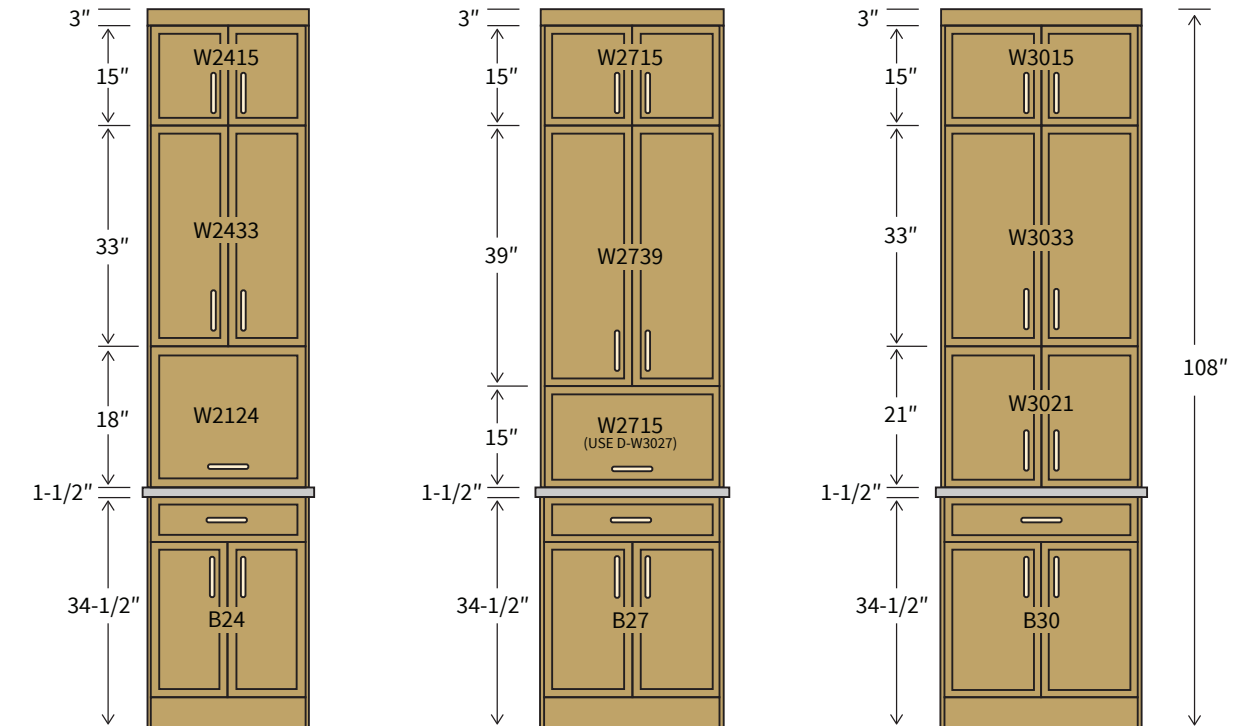

Sit-On-Counter Cabinet for 9' Ceiling

- Use any 21"H wall cabinets as the sit-on-counter cabinet
- 24", 27", 33" wide cabinets can be upgraded to lift-up doors
- Add finished end panels on the sides for seamless integration