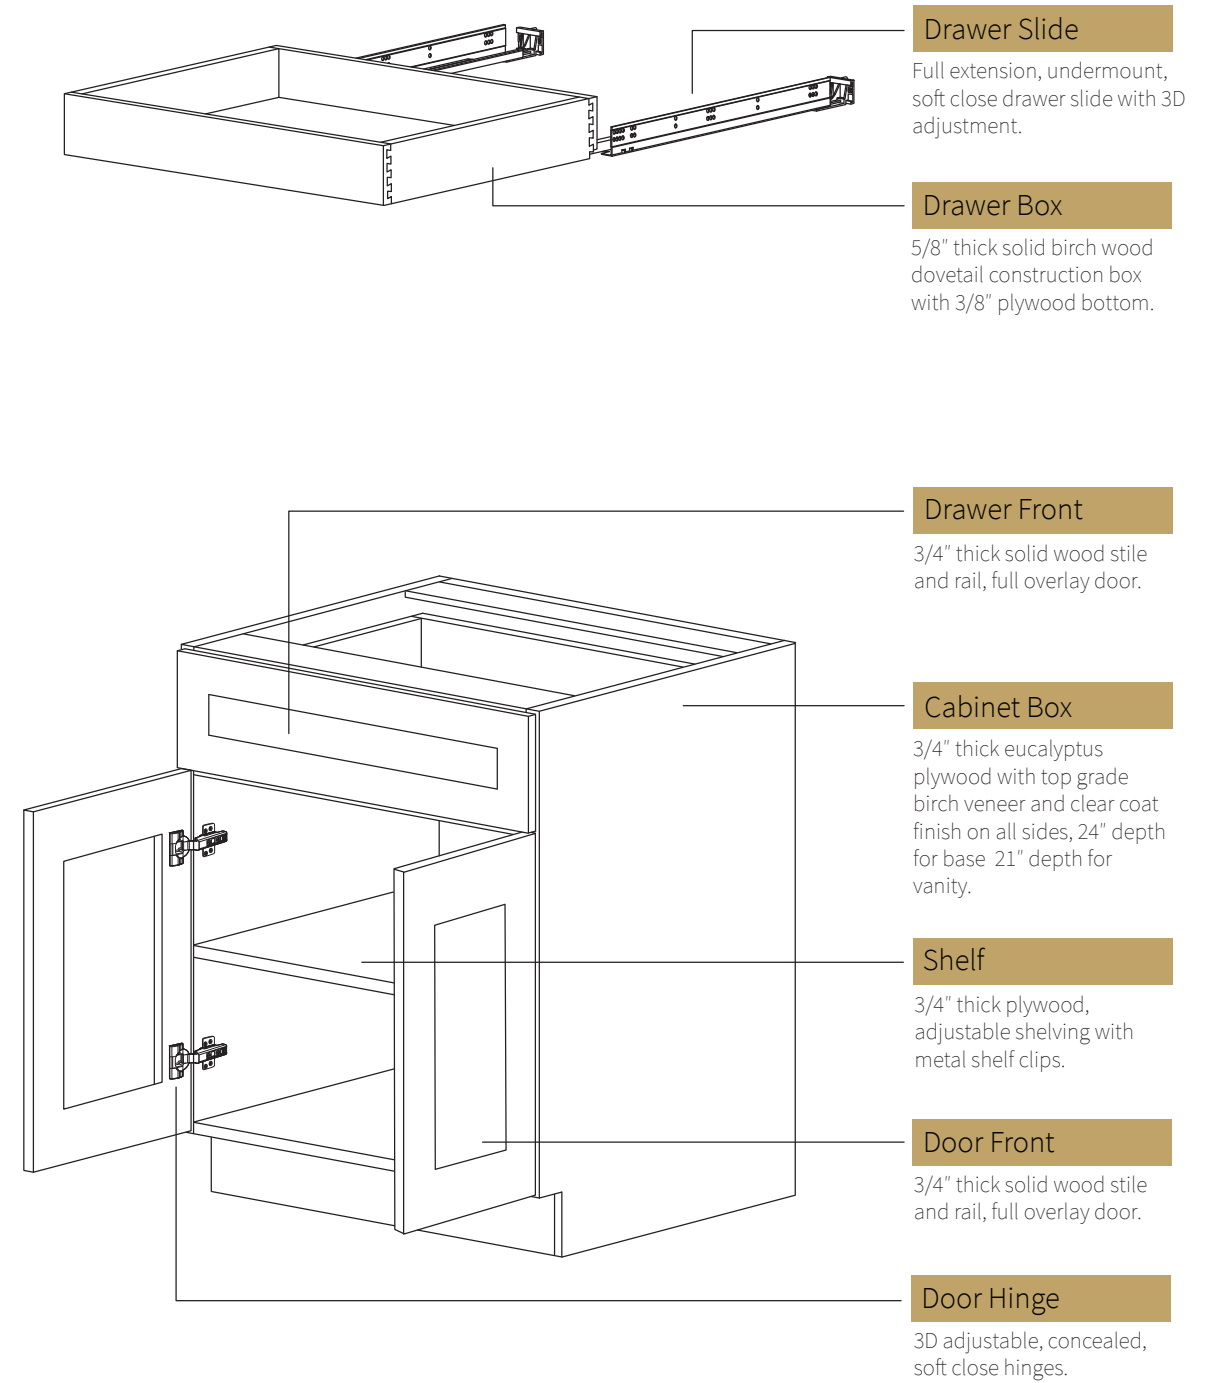

Sit-On-Counter Cabinet for 9' Ceiling

- Use any 21"H wall cabinets as the sit-on-counter cabinet
- 24", 27", 33" wide cabinets can be upgraded to lift-up doors
- Add finished end panels on the sides for seamless integration

4

CABINET CONSTRUCTION

WALL CABINET FEATURE

BASE CABINET FEATURE

5

DOOR & OVERLAY MEASUREMENTS

6

ADDITIONAL COMPONENTS