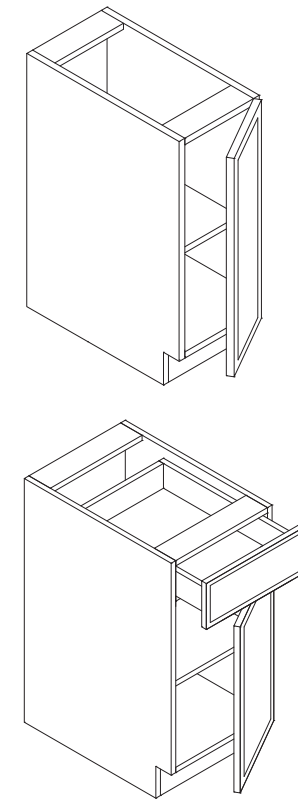

Double Oven Pantry 105"

Item Code	Dimension
DOP30105	30"W x 105"H x 24"D

Features

- Opening 28-9/16" x 54-15/16"
- One shelf
- One small drawer
- Filler needs to be ordered separately
- Box is separated into TOP & BOTTOM two portions

Features

- Five shelves
- Finished interior and exterior

Pantry Open Cabinet 105" Height

Item Code	Dimension
POC12105	12"W x 105"H x 24-7/8"D
POC15105	15"W x 105"H x 24-7/8"D
POC18105	18"W x 105"H x 24-7/8"D
POC21105	21"W x 105"H x 24-7/8"D
POC24105	24"W x 105"H x 24-7/8"D
POC27105	27"W x 105"H x 24-7/8"D
POC30105	30"W x 105"H x 24-7/8"D
POC33105	33"W x 105"H x 24-7/8"D
POC36105	36"W x 105"H x 24-7/8"D
POC39105	39"W x 105"H x 24-7/8"D
POC42105	42"W x 105"H x 24-7/8"D

Features

- Six shelves
- Finished interior and exterior

Base Three Drawer

Item Code	Dimension
3DB12	12"W x 34-1/2"H x 24"D
3DB15	15"W x 34-1/2"H x 24"D
3DB18	18"W x 34-1/2"H x 24"D
3DB21	21"W x 34-1/2"H x 24"D
3DB24	24"W x 34-1/2"H x 24"D
3DB27	27"W x 34-1/2"H x 24"D
3DB30	30"W x 34-1/2"H x 24"D
3DB33	33"W x 34-1/2"H x 24"D
3DB36	36"W x 34-1/2"H x 24"D

Features

- Three drawers
- Small drawer front 6-1/2" tall
- Large drawer front 11-1/2" tall

Base Single Door

Item Code	Dimension
B09*	9"W x 34-1/2"H x 24"D
B12	12"W x 34-1/2"H x 24"D
B15	15"W x 34-1/2"H x 24"D
B18	18"W x 34-1/2"H x 24"D
B21	21"W x 34-1/2"H x 24"D