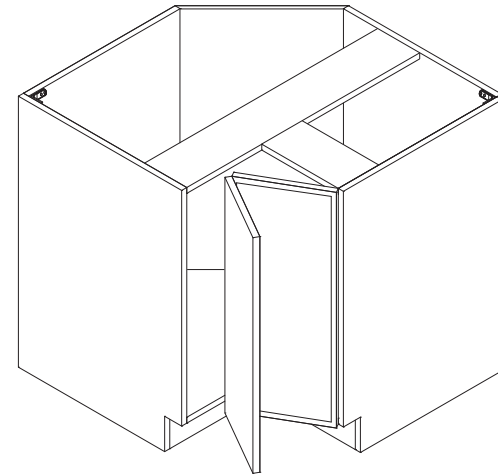

Opening Dimensions

Installation Diagram

Opening Dimensions

Installation Diagram

Base Lazy Susan

Item Code	Dimension
BLS33	33"W x 34-1/2"H x 24"D
BLS36	36"W x 34-1/2"H x 24"D

Features

- Full height bi-folding door
- Two wooden susan included
- Wooden susan 26-1/4" diameter
- Soft close not available