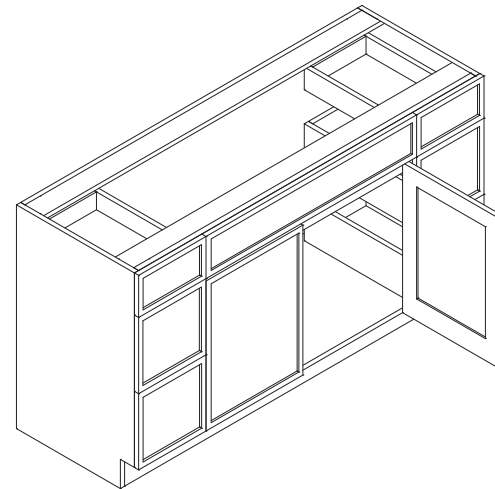

Base Vanity

Item Code	Dimension
VB48DS	48"W x 34-1/2"H x 21"D
VB60DS	60"W x 34-1/2"H x 21"D

Features

- One false drawer front
- Two doors
- Six drawers 12" wide