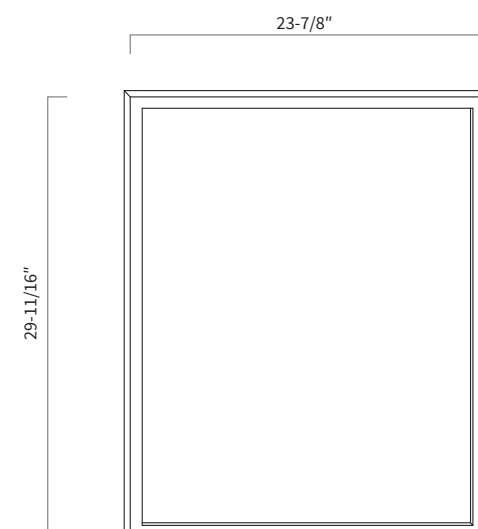

Wall Cabinet Shelf

Item Code	Dimension
WS42	40-1/2"W x 10-5/8"H x 3/4"D

Features

- 3/4" thick plywood
- Clear coat finish

Base Cabinet Shelf

Item Code	Dimension
BS42	40-1/2"W x 22-5/8"H x 3/4"D

Features

- 3/4" thick plywood
- Clear coat finish

Dishwasher Finished Panel

Item Code	Dimension
DFP24	23-7/8"W x 29-11/16"H x 3/4"D

Features

- Panel ready for dishwasher