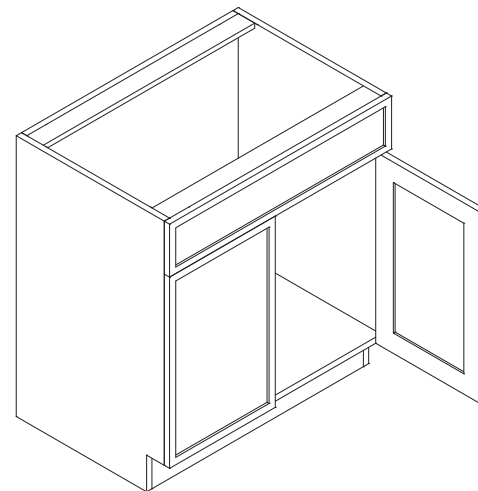

Features

- Two doors
- One false drawer front