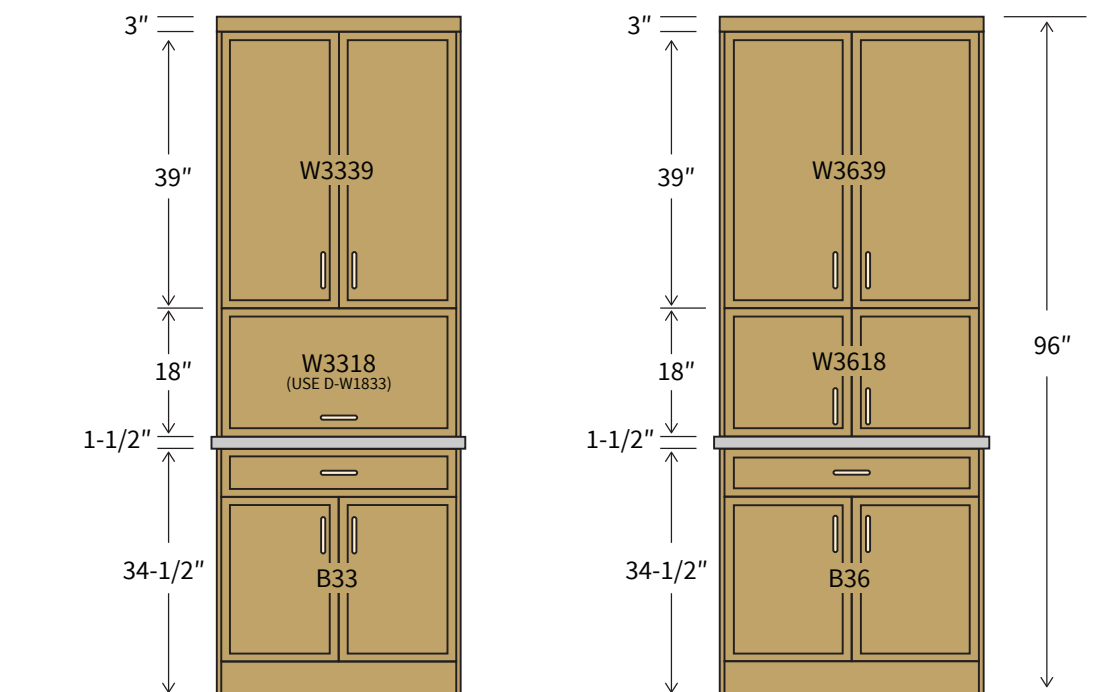

CODE BC3006
COLOR Black Walnut
FINISH Stain

CODE BC3007
COLOR Olive Green
FINISH Paint

3

CABINET PLANNING

Sit-On-Counter Cabinet for 8' Ceiling

- Use any 18"H wall cabinets as the sit-on-counter cabinet
- 24", 27", 33" wide cabinets can be upgraded to lift-up door
- Add finished end panels on the sides for seamless integration

Sit-On-Counter Cabinet for 9' Ceiling

- Use any 21"H wall cabinets as the sit-on-counter cabinet
- 24", 27", 33" wide cabinets can be upgraded to lift-up doors
- Add finished end panels on the sides for seamless integration