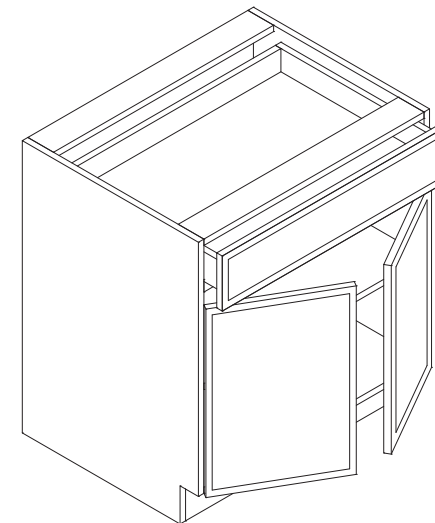

Features

- Two drawers
- Drawer front 14-13/16" tall

Base Double Door

Item Code	Dimension
B24	24"W x 34-1/2"H x 24"D
B27	27"W x 34-1/2"H x 24"D
B30	30"W x 34-1/2"H x 24"D
B33	33"W x 34-1/2"H x 24"D
B36	36"W x 34-1/2"H x 24"D
B42	42"W x 34-1/2"H x 24"D

Features

- Two doors
- One drawer
- One shelf