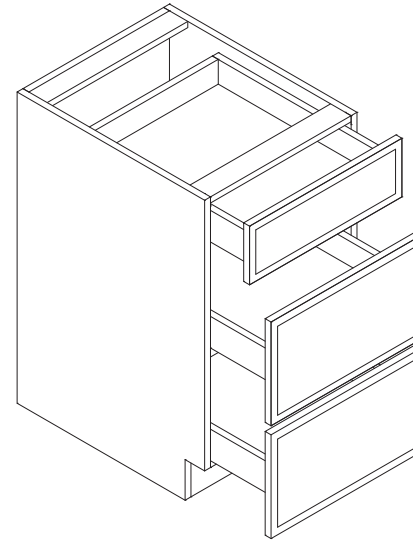

Drawer Vanity

Item Code	Dimension
VDB12	12"W x 34-1/2"H x 21"D
VDB15	15"W x 34-1/2"H x 21"D
VDB18	18"W x 34-1/2"H x 21"D
VDB21	21"W x 34-1/2"H x 21"D

Features

- Three drawers
- Small drawer front 6-1/2" tall
- Large drawer front 11-1/2" tall