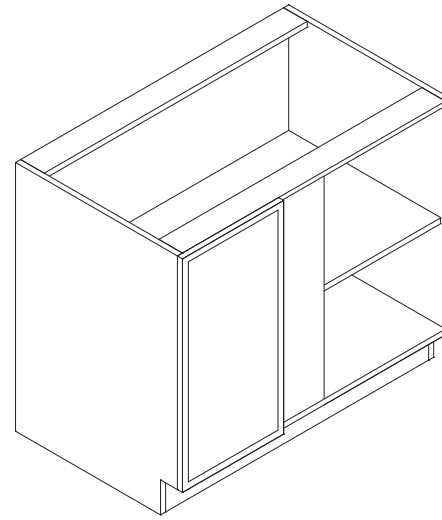

Base Blind Corner 39"

Item Code	Dimension
BBC39	39"W x 34-1/2"H x 24"D

Features

- One full height door 14-7/8" wide, 13-1/2" opening
- Hinges on the central stile
- Filler needs to be ordered separately
- One shelf