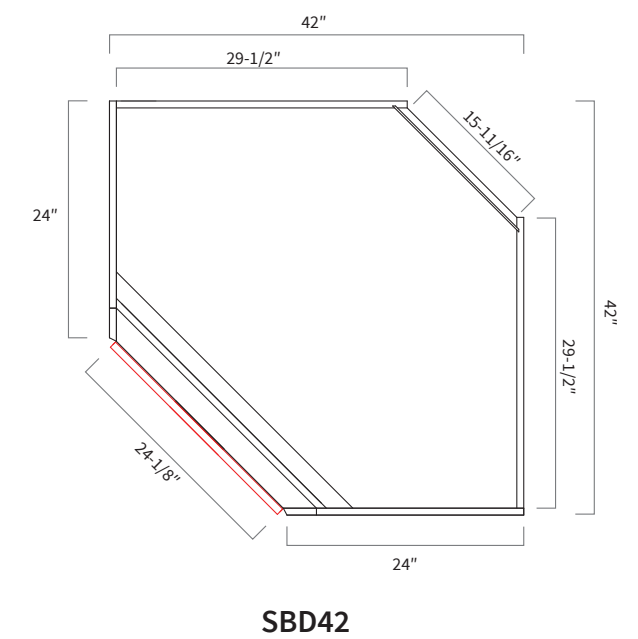

Features

- Two doors
- One false drawer front

Sink Base Diagonal Corner 24"

Item Code	Dimension
SBD36	36"W x 34-1/2"H x 24"D
SBD42	42"W x 34-1/2"H x 24"D

Features

- SBD36: Door 15-5/8" wide, 15-1/4" opening
- SBD42: Door 24-1/8" wide, 23-3/4" opening
- One false drawer front

Farm Sink Base

Item Code	Dimension
FSB33	33"W x 34-1/2"H x 24"D
FSB36	36"W x 34-1/2"H x 24"D
FSB39	39"W x 34-1/2"H x 24"D

Features

- Two doors
- FSB33 Opening 31-1/2"W x 10-1/2"H
- FSB36 Opening 34-1/2"W x 10-1/2"H
- FSB39 Opening 37-1/2"W x 10-1/2"H

Base Blind Corner 39"

Item Code	Dimension
BBC39	39"W x 34-1/2"H x 24"D

Features

- One full height door 14-7/8" wide, 13-1/2" opening
- Hinges on the central stile
- Filler needs to be ordered separately
- One shelf