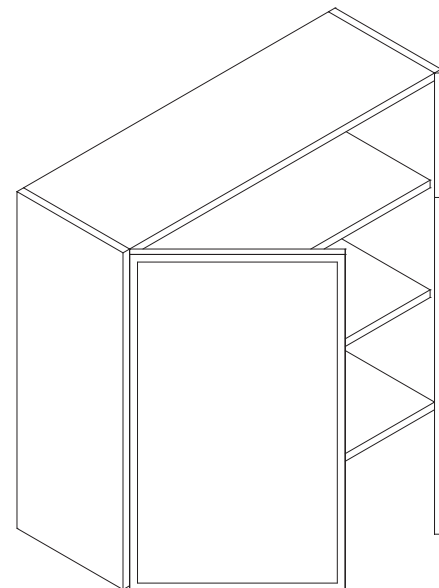

Features

- Two doors
- Two shelves
- Not available in BC3003 Navy Blue

Wall Double Door 39" High

Item Code	Dimension
W2439	24"W x 39"H x 12"D
W2739	27"W x 39"H x 12"D
W3039	30"W x 39"H x 12"D
W3339	33"W x 39"H x 12"D
W3639	36"W x 39"H x 12"D
W4239	42"W x 39"H x 12"D

Features

- Two doors
- Three shelves
- Not available in BC3003 Navy Blue