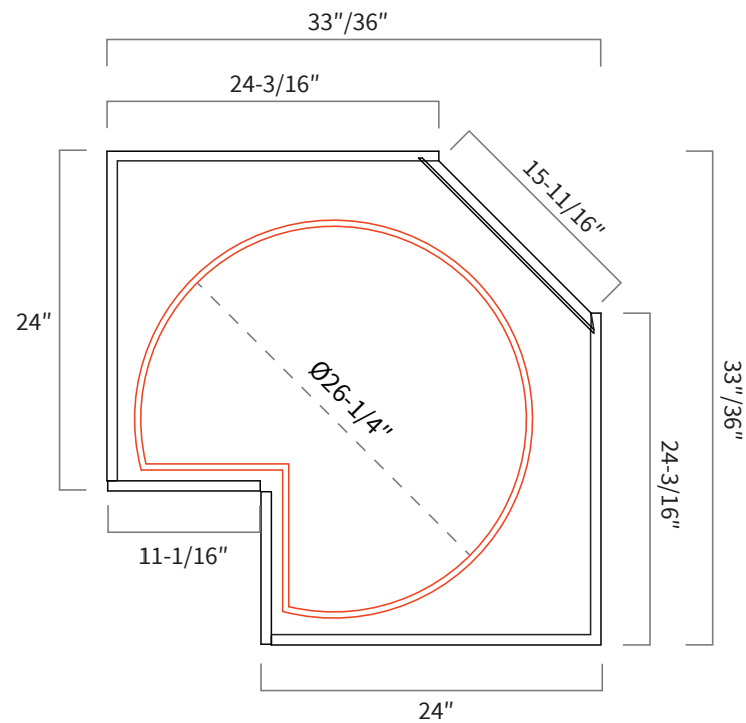

Base Blind Corner 39"

Item Code	Dimension
BBC39	39"W x 34-1/2"H x 24"D

Features

- One full height door 14-7/8" wide, 13-1/2" opening
- Hinges on the central stile
- Filler needs to be ordered separately
- One shelf

Base Blind Corner 42"

Item Code	Dimension
BBC42	42"W x 34-1/2"H x 24"D

Features

- One full height door 17-7/8" wide, 16-1/2" opening
- Hinges on the central stile
- Filler needs to be ordered separately
- One shelf

Opening Dimensions

Installation Diagram

Opening Dimensions

Installation Diagram

Base Lazy Susan

Item Code	Dimension
BLS33	33"W x 34-1/2"H x 24"D
BLS36	36"W x 34-1/2"H x 24"D

Features

- Full height bi-folding door
- Two wooden susan included
- Wooden susan 26-1/4" diameter
- Soft close not available

Spice Rack

Item Code	Dimension
BSR09	9"W x 34-1/2"H x 24"D
BSR12	12"W x 34-1/2"H x 24"D

Features

- Three levels of spice racks

Trash Bin Cabinet

Item Code	Dimension
TB15	15"W x 34-1/2"H x 24"D
TB18	18"W x 34-1/2"H x 24"D