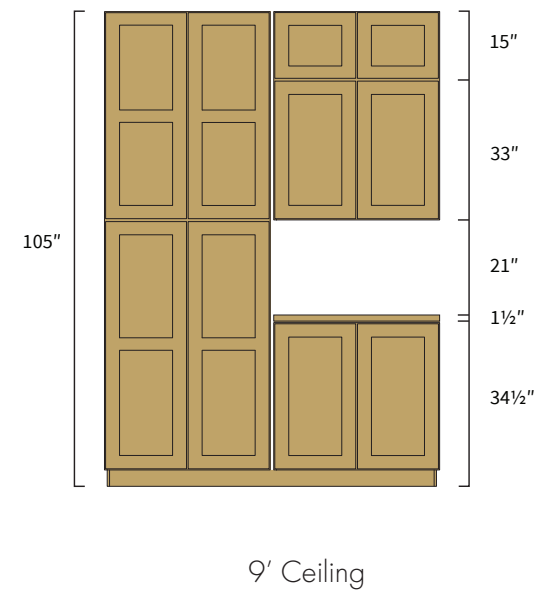

3

CABINET PLANNING