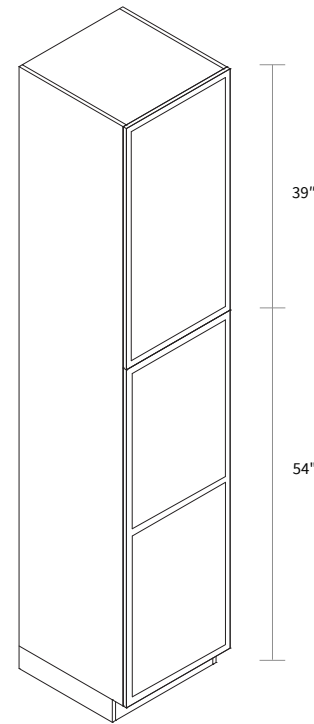

Wall Pantry Single Door 15" Wide

Item Code	Dimension
WP1593	15"W x 93"H x 24"D

Features

- Two doors
- Five shelves
- Toe kick box is separated from the cabinet box

Wall Wine Rack 15" High

Item Code	Dimension
WWR3015	30"W x 15"H x 12"D

Features

- Two doors
- Six shelves
- Box is separated into TOP & BOTTOM two portions

Wall Pantry Single Door 18" Wide

Item Code	Dimension
WP1893	18"W x 93"H x 24"D

Features

- Two doors
- Five shelves
- Toe kick box is separated from the cabinet box

Wall Pantry Double Door 24" Wide

Item Code	Dimension
WP2493	24"W x 93"H x 24"D

Features

- Four doors
- Five shelves
- Toe kick box is separated from the cabinet box

Wall Pantry Single Door 18" Wide

Item Code	Dimension
WP18105	18"W x 105"H x 24"D

Features

- Two doors
- Six shelves
- Box is separated into TOP & BOTTOM two portions

Wall Pantry Double Door 24" Wide

Item Code	Dimension
WP24105	24"W x 105"H x 24"D

Features

- Four doors
- Six shelves
- Box is separated into TOP & BOTTOM two portions