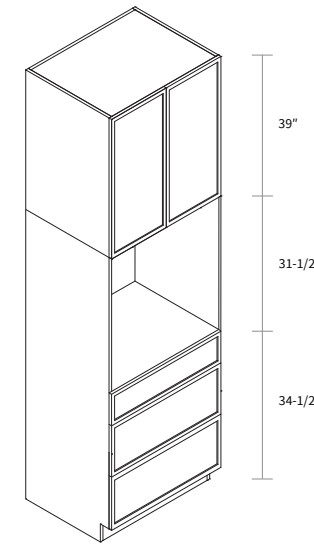

Wall Pantry Double Door 36" Wide

Item Code	Dimension
WP36105	36"W x 105"H x 24"D

Features

- Four doors
- Six shelves
- Box is separated into TOP & BOTTOM two portions

Single Oven Pantry 93"

Item Code	Dimension
SOP3093	30"W x 93"H x 24"D

Features

- Opening 28-9/16"W x 31-1/2"H
- One shelf
- One small drawer and two big drawers
- Filler needs to be ordered separately
- Toe kick box is separated from the cabinet box

Single Oven Pantry 105"

Item Code	Dimension
SOP30105	30"W x 105"H x 24"D

Features

- Opening 28-9/16" x 31-1/2"
- One shelf
- One small drawer
- Two big drawers
- Filler needs to be ordered separately
- Box is separated into TOP/BOTTOM two portions