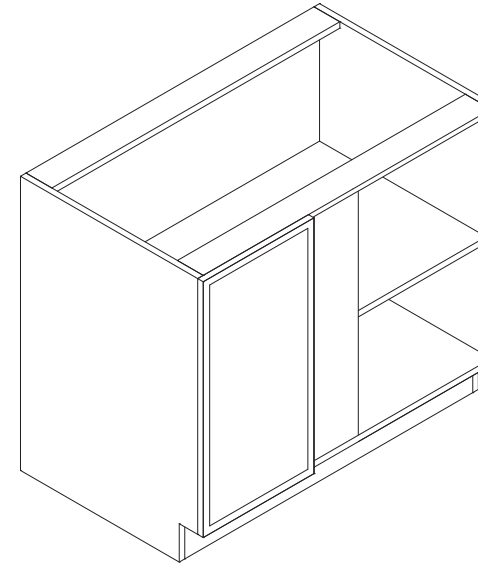

Base Blind Corner 39"

Item Code	Dimension
BBC39	39"W x 34-1/2"H x 24"D

Features

- One full height door 14-7/8" wide, 13-1/2" opening
- Hinges on the central stile
- Filler needs to be ordered separately
- One shelf