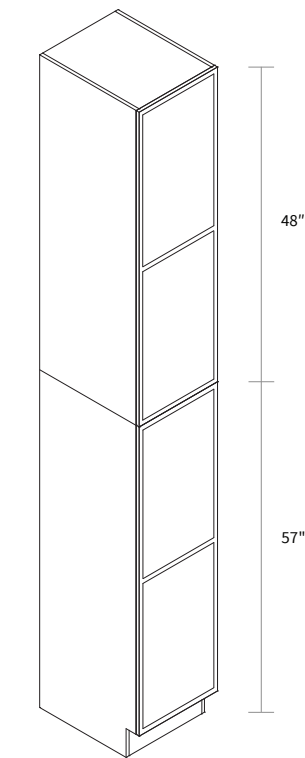

Wall Pantry Single Door 15" Wide

Item Code	Dimension
WP15105	15"W x 105"H x 24"D

Features

- Two doors
- Six shelves
- Box is separated into TOP & BOTTOM two portions