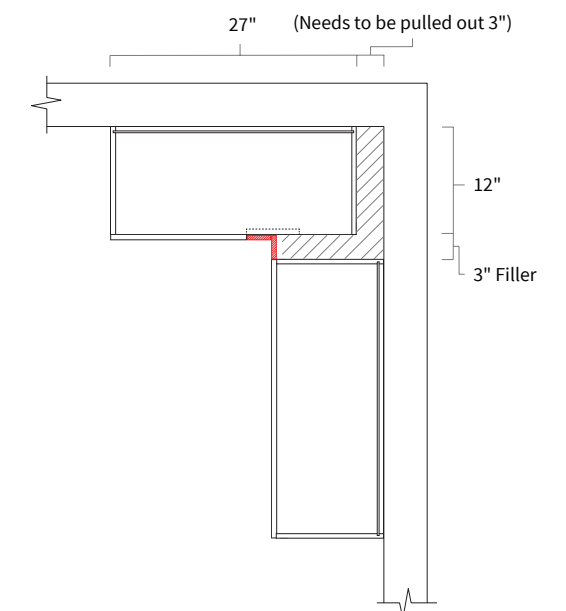

Features

- Two doors
- No shelf

Wall Blind Corner 27"

Item Code	Dimension
WBC2715	27"W x 15"H x 12"D
WBC2733*	27"W x 33"H x 12"D
WBC2739**	27"W x 39"H x 12"D

Features

- One door 14-7/8" wide, 13-5/8" opening
 - Hinges on the central stile
 - Cabinet can be flipped for left/right application
 - Filler needs to be ordered separately
 - Not available in BC3003 Navy Blue
- *Two shelves
**Three shelves

Wall Refrigerator Double Door 33" High

Item Code	Dimension
W333324	33"W x 33"H x 24"D
W363324	36"W x 33"H x 24"D

Features

- Two doors
- One shelf

Opening Dimensions

Installation Diagram

Wall Blind Corner 30"

Item Code	Dimension
WBC3015	30"W x 15"H x 12"D
WBC3033*	30"W x 33"H x 12"D
WBC3039**	30"W x 39"H x 12"D

Features

- One door 17-7/8" wide, 16-1/2" opening
- Hinges on the central stile
- Cabinet can be flipped for left/right application
- Filler needs to be ordered separately
- Not available in BC3003 Navy Blue

*Two shelves
 **Three shelves

Opening Dimensions

Installation Diagram

Wall Diagonal Corner 24"

Item Code	Dimension
WDC2415	24"W x 15"H x 12"D
WDC2433*	24"W x 33"H x 12"D
WDC2439**	24"W x 39"H x 12"D

Features