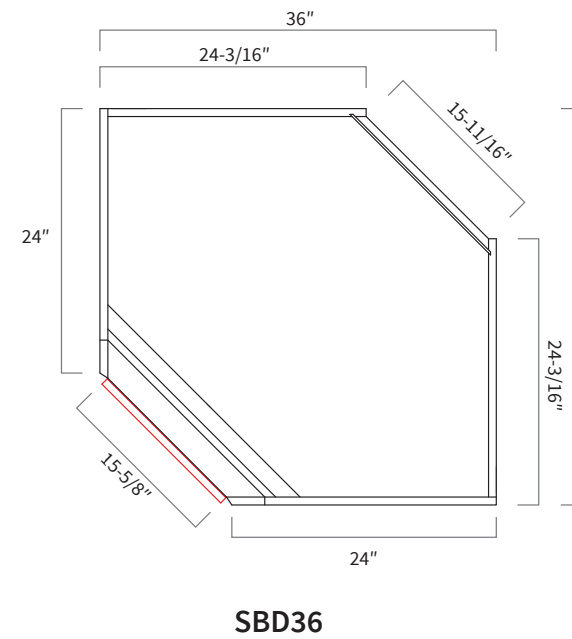

Features

- Two doors
- One false drawer front

Sink Base Diagonal Corner 24"

Item Code	Dimension
SBD36	36"W x 34-1/2"H x 24"D
SBD42	42"W x 34-1/2"H x 24"D

Features

- SBD36: Door 15-5/8" wide, 15-1/4" opening
- SBD42: Door 24-1/8" wide, 23-3/4" opening
- One false drawer front

Farm Sink Base

Item Code	Dimension
FSB33	33"W x 34-1/2"H x 24"D
FSB36	36"W x 34-1/2"H x 24"D
FSB39	39"W x 34-1/2"H x 24"D

Features

- Two doors
- FSB33 Opening 31-1/2"W x 10-1/2"H
- FSB36 Opening 34-1/2"W x 10-1/2"H
- FSB39 Opening 37-1/2"W x 10-1/2"H

Base Blind Corner 39"

Item Code	Dimension
BBC39	39"W x 34-1/2"H x 24"D

Features

- One full height door 14-7/8" wide, 13-1/2" opening
- Hinges on the central stile
- Filler needs to be ordered separately
- One shelf