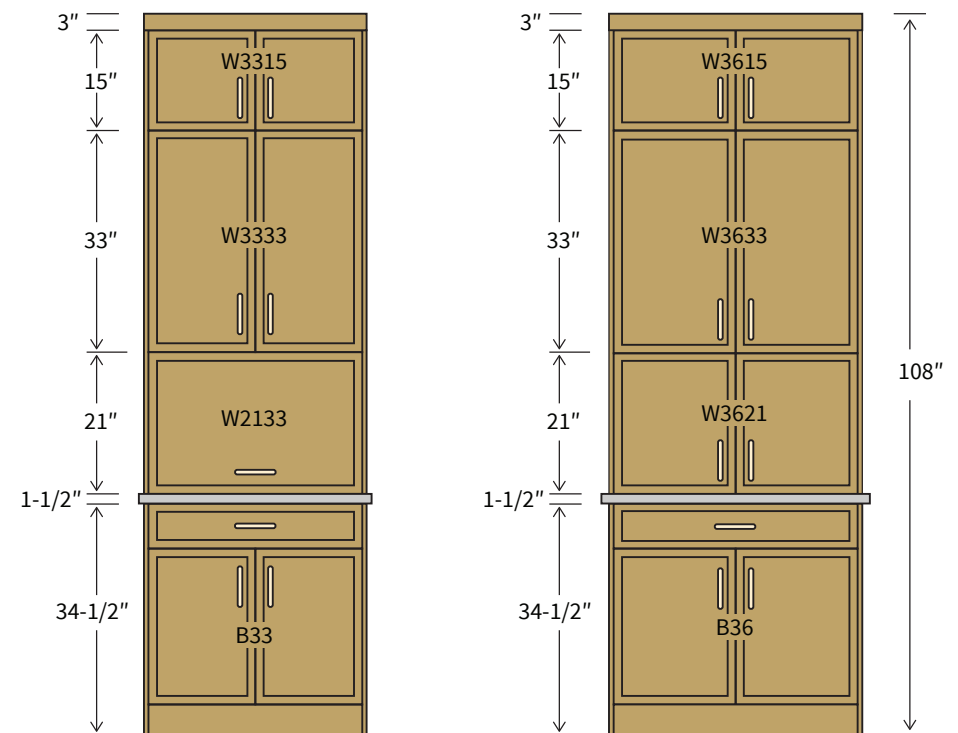

Sit-On-Counter Cabinet for 9' Ceiling

- Use any 21"H wall cabinets as the sit-on-counter cabinet
- 24", 27", 33" wide cabinets can be upgraded to lift-up doors
- Add finished end panels on the sides for seamless integration