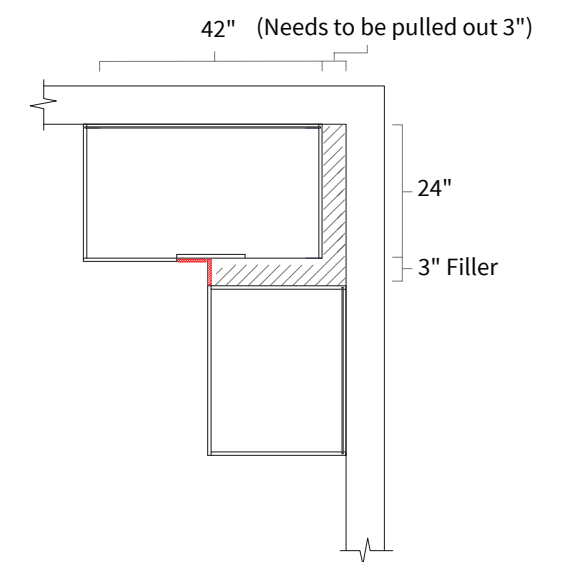

Base Blind Corner 39"

Item Code	Dimension
BBC39	39"W x 34-1/2"H x 24"D

Features

- One full height door 14-7/8" wide, 13-1/2" opening
- Hinges on the central stile
- Filler needs to be ordered separately
- One shelf

Base Blind Corner 42"

Item Code	Dimension
BBC42	42"W x 34-1/2"H x 24"D

Features

- One full height door 17-7/8" wide, 16-1/2" opening
- Hinges on the central stile
- Filler needs to be ordered separately
- One shelf

Opening Dimensions

Installation Diagram

Opening Dimensions

Installation Diagram

Base Lazy Susan

Item Code	Dimension
BLS33	33"W x 34-1/2"H x 24"D
BLS36	36"W x 34-1/2"H x 24"D

Features

- Full height bi-folding door
- Two wooden susan included
- Wooden susan 26-1/4" diameter
- Soft close not available

Spice Rack

Item Code	Dimension
BSR09	9"W x 34-1/2"H x 24"D
BSR12	12"W x 34-1/2"H x 24"D

Features

- Three levels of spice racks

Trash Bin Cabinet

Item Code	Dimension
TB15	15"W x 34-1/2"H x 24"D
TB18	18"W x 34-1/2"H x 24"D