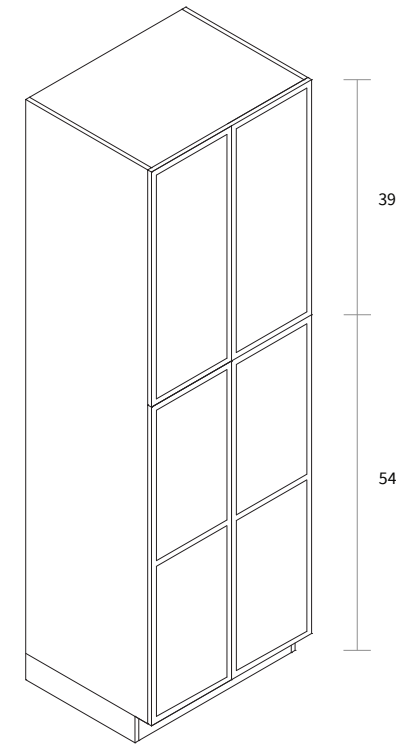

Features

- Two doors
- Six shelves
- Box is separated into TOP & BOTTOM two portions

Wall Pantry Double Door 24" Wide

Item Code	Dimension
WP24105	24"W x 105"H x 24"D

Features

- Four doors
- Six shelves
- Box is separated into TOP & BOTTOM two portions

Wall Pantry Double Door 30" Wide

Item Code	Dimension
WP3093	30"W x 93"H x 24"D

Features

- Four doors
- Five shelves
- Toe kick box is separated from the cabinet box

Wall Pantry Double Door 36" Wide

Item Code	Dimension
WP3693	36"W x 93"H x 24"D

Features

- Four doors
- Five shelves
- Toe kick box is separated from the cabinet box

Wall Pantry Double Door 30" Wide

Item Code	Dimension
WP30105	30"W x 105"H x 24"D

Features

- Four doors
- Six shelves
- Box is separated into TOP & BOTTOM two portions

Wall Pantry Double Door 36" Wide

Item Code	Dimension
WP36105	36"W x 105"H x 24"D

Features

- Four doors
- Six shelves
- Box is separated into TOP & BOTTOM two portions

Single Oven Pantry 93"

Item Code	Dimension
SOP3093	30"W x 93"H x 24"D