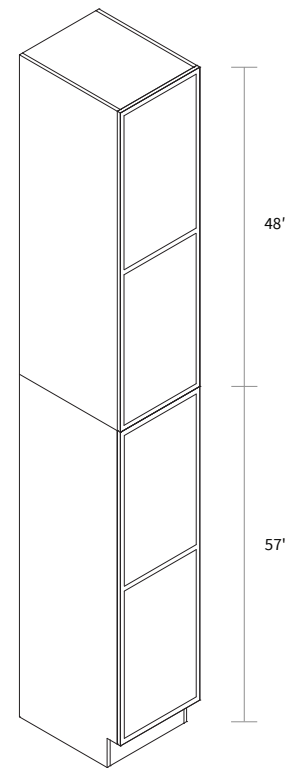

Features

- Two doors
- Six shelves
- Box is separated into TOP & BOTTOM two portions

Wall Pantry Single Door 18" Wide

Item Code	Dimension
WP1893	18"W x 93"H x 24"D

Features

- Two doors
- Five shelves
- Toe kick box is separated from the cabinet box

Wall Pantry Double Door 24" Wide

Item Code	Dimension
WP2493	24"W x 93"H x 24"D

Features

- Four doors
- Five shelves
- Toe kick box is separated from the cabinet box

Wall Pantry Single Door 18" Wide

Item Code	Dimension
WP18105	18"W x 105"H x 24"D

Features

- Two doors
- Six shelves
- Box is separated into TOP & BOTTOM two portions

Wall Pantry Double Door 24" Wide

Item Code	Dimension
WP24105	24"W x 105"H x 24"D

Features

- Four doors
- Six shelves
- Box is separated into TOP & BOTTOM two portions

Wall Pantry Double Door 30" Wide

Item Code	Dimension
WP3093	30"W x 93"H x 24"D

Features

- Four doors
- Five shelves
- Toe kick box is separated from the cabinet box

Wall Pantry Double Door 36" Wide

Item Code	Dimension
WP3693	36"W x 93"H x 24"D