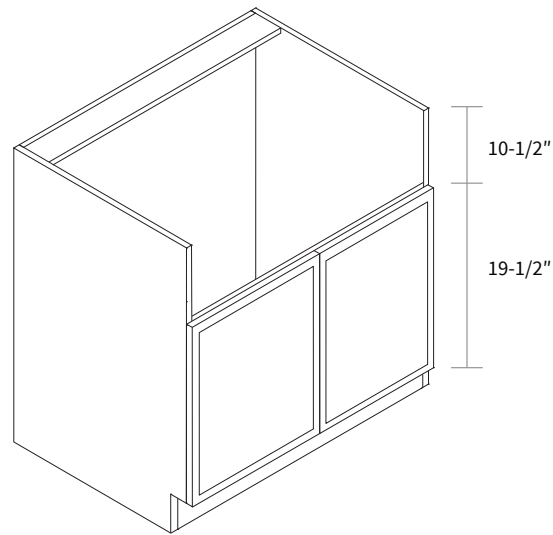

Features

- Two doors
- One false drawer front

Sink Base Diagonal Corner 24"

Item Code	Dimension
SBD36	36"W x 34-1/2"H x 24"D
SBD42	42"W x 34-1/2"H x 24"D

Features

- SBD36: Door 15-5/8" wide, 15-1/4" opening
- SBD42: Door 24-1/8" wide, 23-3/4" opening
- One false drawer front

Farm Sink Base

Item Code	Dimension
FSB33	33"W x 34-1/2"H x 24"D
FSB36	36"W x 34-1/2"H x 24"D
FSB39	39"W x 34-1/2"H x 24"D

Features

- Two doors
- FSB33 Opening 31-1/2"W x 10-1/2"H
- FSB36 Opening 34-1/2"W x 10-1/2"H
- FSB39 Opening 37-1/2"W x 10-1/2"H