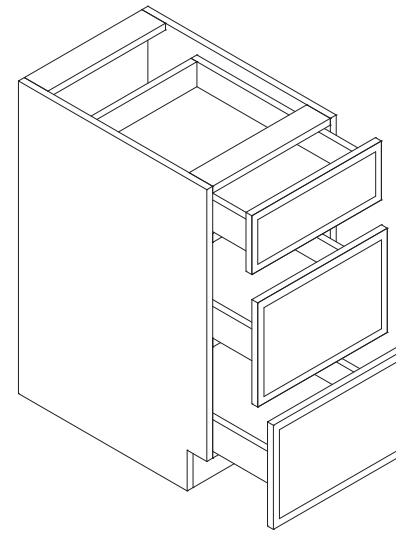

Base Three Drawer

Item Code	Dimension
3DB12	12"W x 34-1/2"H x 24"D
3DB15	15"W x 34-1/2"H x 24"D
3DB18	18"W x 34-1/2"H x 24"D
3DB21	21"W x 34-1/2"H x 24"D
3DB24	24"W x 34-1/2"H x 24"D
3DB27	27"W x 34-1/2"H x 24"D
3DB30	30"W x 34-1/2"H x 24"D
3DB33	33"W x 34-1/2"H x 24"D
3DB36	36"W x 34-1/2"H x 24"D

Features

- Three drawers
- Small drawer front 6-1/2" tall
- Large drawer front 11-1/2" tall

Base Single Door

Item Code	Dimension
B09*	9"W x 34-1/2"H x 24"D
B12	12"W x 34-1/2"H x 24"D
B15	15"W x 34-1/2"H x 24"D
B18	18"W x 34-1/2"H x 24"D
B21	21"W x 34-1/2"H x 24"D

Features

1. One door
   - One drawer
   - One shelf
2. *One full height door, no drawer

Base Two Drawer

Item Code	Dimension
2DB27	27"W x 34-1/2"H x 24"D
2DB30	30"W x 34-1/2"H x 24"D
2DB33	33"W x 34-1/2"H x 24"D
2DB36	36"W x 34-1/2"H x 24"D