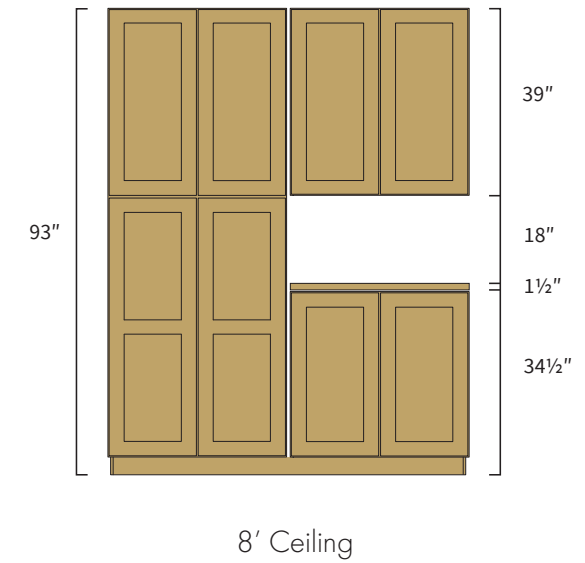

3

CABINET PLANNING