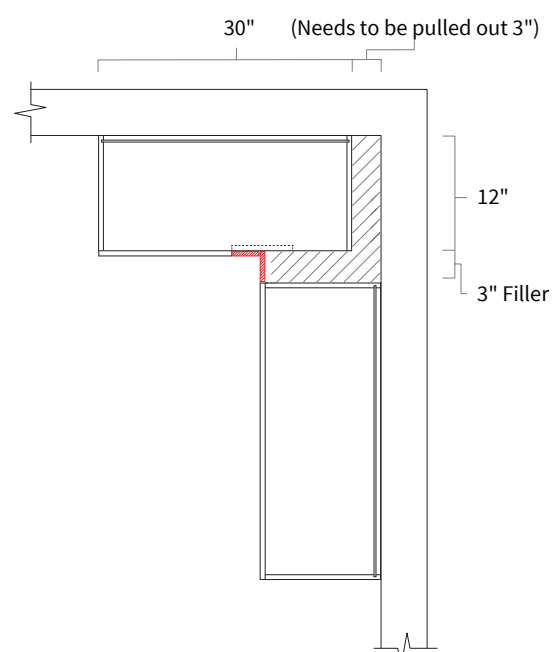

Item Code	Dimension
WBC3015	30"W x 15"H x 12"D
WBC3033*	30"W x 33"H x 12"D
WBC3039**	30"W x 39"H x 12"D

Features

- One door 17-7/8" wide, 16-1/2" opening
- Hinges on the central stile
- Cabinet can be flipped for left/right application
- Filler needs to be ordered separately
- Not available in BC3003 Navy Blue

*Two shelves
 **Three shelves

Opening Dimensions

Installation Diagram

Wall Diagonal Corner 24"

Item Code	Dimension
WDC2415	24"W x 15"H x 12"D
WDC2433*	24"W x 33"H x 12"D
WDC2439**	24"W x 39"H x 12"D

Features