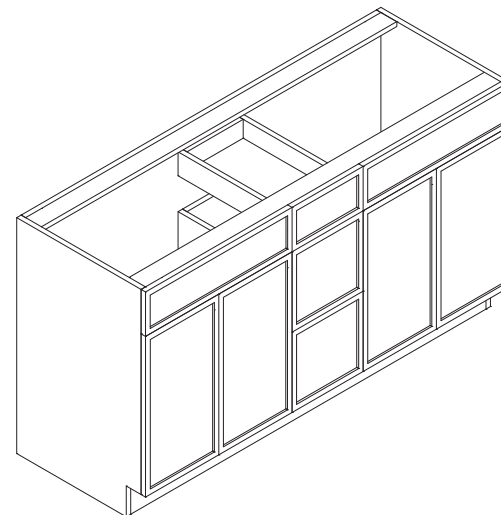

Features

- Two false drawer fronts
- Four doors
- Three drawers 12" wide