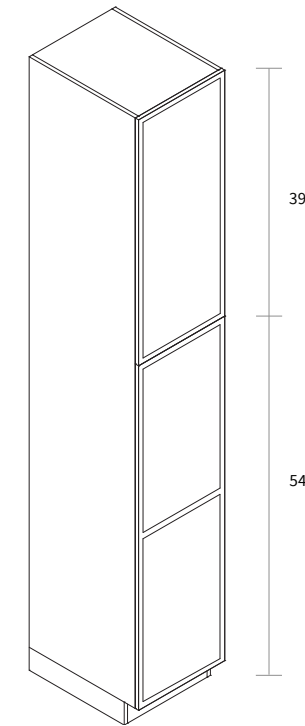

Features

- Three shelves
- Finished interior and exterior

Wall Open Cabinet 48" Height

Item Code	Dimension
WOC1248	12"W x 48"H x 12-7/8"D
WOC1548	15"W x 48"H x 12-7/8"D
WOC1848	18"W x 48"H x 12-7/8"D
WOC2148	21"W x 48"H x 12-7/8"D
WOC2448	24"W x 48"H x 12-7/8"D
WOC2748	27"W x 48"H x 12-7/8"D
WOC3048	30"W x 48"H x 12-7/8"D
WOC3348	33"W x 48"H x 12-7/8"D
WOC3648	36"W x 48"H x 12-7/8"D
WOC3948	39"W x 48"H x 12-7/8"D
WOC4248	42"W x 48"H x 12-7/8"D

Features

- Three shelves
- Finished interior and exterior

Wall Microwave 27" Wide

Item Code	Dimension
WMC2733	27"W x 33"H x 12"D
WMC2739	27"W x 39"H x 12"D

Features

- Two doors
- Finished interior and shelf
- Bottom shelf dimension: 25-9/16"W x 18"D x 3/4"H
- Opening 25-9/16"W x 15-9/16"H
- Not available in BC3003 Navy Blue

Wall Pantry Single Door 15" Wide

Item Code	Dimension
WP1593	15"W x 93"H x 24"D

Features

- Two doors
- Five shelves
- Toe kick box is separated from the cabinet box

Wall Wine Rack 15" High

Item Code	Dimension
WWR3015	30"W x 15"H x 12"D