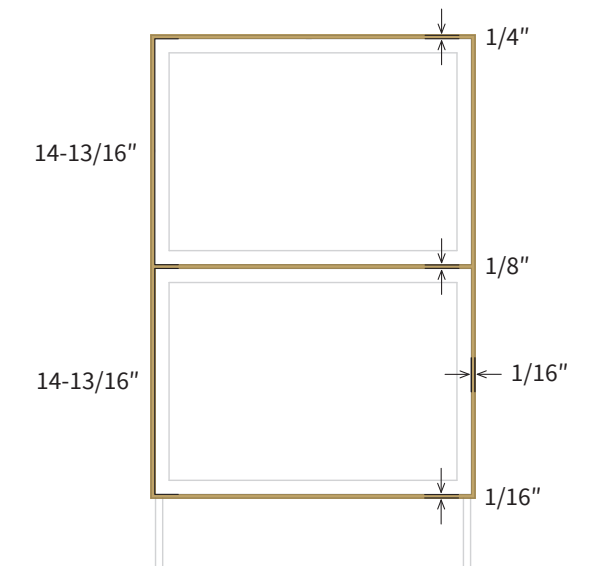

Sit-On-Counter Cabinet for 9' Ceiling

- Use any 21"H wall cabinets as the sit-on-counter cabinet
- 24", 27", 33" wide cabinets can be upgraded to lift-up doors
- Add finished end panels on the sides for seamless integration

4

CABINET CONSTRUCTION

WALL CABINET FEATURE

BASE CABINET FEATURE

5

DOOR & OVERLAY MEASUREMENTS

6

ADDITIONAL COMPONENTS

Wall Single Door 15" High

Item Code	Dimension
W1515	15"W x 15"H x 12"D
W1815	18"W x 15"H x 12"D
W2115	21"W x 15"H x 12"D

Features

- One door
- No shelf

Wall Double Door 15" High

Item Code	Dimension
W2415	24"W x 15"H x 12"D
W2715	27"W x 15"H x 12"D
W3015	30"W x 15"H x 12"D
W3315	33"W x 15"H x 12"D
W3615	36"W x 15"H x 12"D
W4215	42"W x 15"H x 12"D

Features

- Two doors
- No shelf

Wall Single Door 33" High

Item Code	Dimension
W0933	9"W x 33"H x 12"D
W1233	12"W x 33"H x 12"D
W1533	15"W x 33"H x 12"D
W1833	18"W x 33"H x 12"D
W2133	21"W x 33"H x 12"D

Features