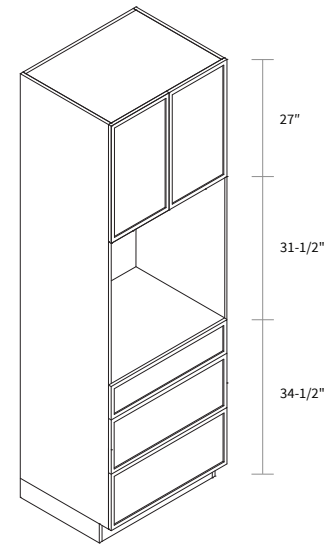

Wall Pantry Double Door 30" Wide

Item Code	Dimension
WP3093	30"W x 93"H x 24"D

Features

- Four doors
- Five shelves
- Toe kick box is separated from the cabinet box

Wall Pantry Double Door 36" Wide

Item Code	Dimension
WP3693	36"W x 93"H x 24"D

Features

- Four doors
- Five shelves
- Toe kick box is separated from the cabinet box

Wall Pantry Double Door 30" Wide

Item Code	Dimension
WP30105	30"W x 105"H x 24"D

Features

- Four doors
- Six shelves
- Box is separated into TOP & BOTTOM two portions

Wall Pantry Double Door 36" Wide

Item Code	Dimension
WP36105	36"W x 105"H x 24"D

Features

- Four doors
- Six shelves
- Box is separated into TOP & BOTTOM two portions

Single Oven Pantry 93"

Item Code	Dimension
SOP3093	30"W x 93"H x 24"D

Features

- Opening 28-9/16"W x 31-1/2"H
- One shelf
- One small drawer and two big drawers
- Filler needs to be ordered separately
- Toe kick box is separated from the cabinet box

Single Oven Pantry 105"