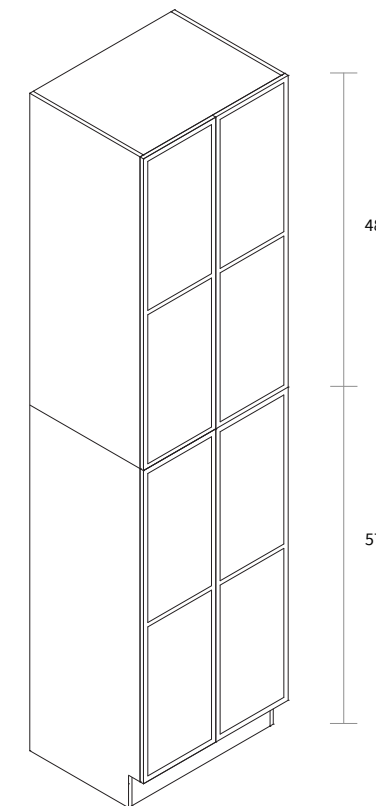

Features

- Two doors
- Six shelves
- Box is separated into TOP & BOTTOM two portions

Wall Pantry Double Door 24" Wide

Item Code	Dimension
WP24105	24"W x 105"H x 24"D

Features

- Four doors
- Six shelves
- Box is separated into TOP & BOTTOM two portions

Wall Pantry Double Door 30" Wide

Item Code	Dimension
WP3093	30"W x 93"H x 24"D

Features

- Four doors
- Five shelves
- Toe kick box is separated from the cabinet box

Wall Pantry Double Door 36" Wide

Item Code	Dimension
WP3693	36"W x 93"H x 24"D

Features

- Four doors
- Five shelves
- Toe kick box is separated from the cabinet box

Wall Pantry Double Door 30" Wide

Item Code	Dimension
WP30105	30"W x 105"H x 24"D

Features

- Four doors
- Six shelves
- Box is separated into TOP & BOTTOM two portions

Wall Pantry Double Door 36" Wide

Item Code	Dimension
WP36105	36"W x 105"H x 24"D

Features

- Four doors
- Six shelves
- Box is separated into TOP & BOTTOM two portions

Single Oven Pantry 93"

Item Code	Dimension
SOP3093	30"W x 93"H x 24"D