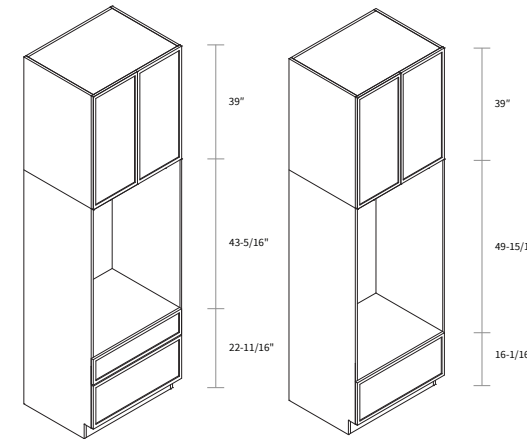

Features

- Opening 28-9/16"W x 43-5/16" or 49-15/16"H
- One shelf
- One big drawer and one small drawer (removable)
- Filler needs to be ordered separately
- Box is separated into TOP & BOTTOM two portions