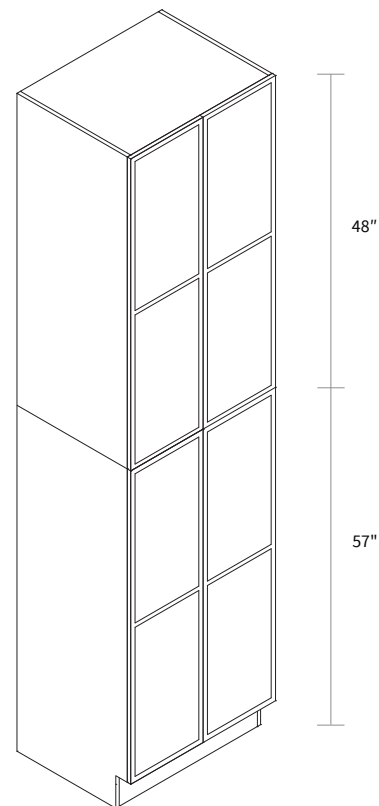

Features

- Two doors
- Six shelves
- Box is separated into TOP & BOTTOM two portions

Wall Pantry Double Door 24" Wide

Item Code	Dimension
WP24105	24"W x 105"H x 24"D

Features

- Four doors
- Six shelves
- Box is separated into TOP & BOTTOM two portions

Wall Pantry Double Door 30" Wide

Item Code	Dimension
WP3093	30"W x 93"H x 24"D

Features

- Four doors
- Five shelves
- Toe kick box is separated from the cabinet box

Wall Pantry Double Door 36" Wide

Item Code	Dimension
WP3693	36"W x 93"H x 24"D

Features

- Four doors
- Five shelves
- Toe kick box is separated from the cabinet box

Wall Pantry Double Door 30" Wide

Item Code	Dimension
WP30105	30"W x 105"H x 24"D

Features

- Four doors
- Six shelves
- Box is separated into TOP & BOTTOM two portions

Wall Pantry Double Door 36" Wide

Item Code	Dimension
WP36105	36"W x 105"H x 24"D

Features

- Four doors
- Six shelves
- Box is separated into TOP & BOTTOM two portions

Single Oven Pantry 93"

Item Code	Dimension
SOP3093	30"W x 93"H x 24"D