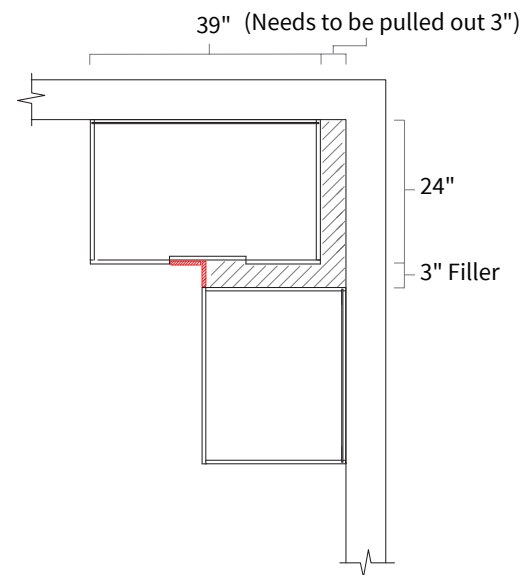

Base Blind Corner 39"

Item Code	Dimension
BBC39	39"W x 34-1/2"H x 24"D

Features

- One full height door 14-7/8" wide, 13-1/2" opening
- Hinges on the central stile
- Filler needs to be ordered separately
- One shelf

Base Blind Corner 42"

Item Code	Dimension
BBC42	42"W x 34-1/2"H x 24"D

Features

- One full height door 17-7/8" wide, 16-1/2" opening
- Hinges on the central stile
- Filler needs to be ordered separately
- One shelf

Opening Dimensions

Installation Diagram

Opening Dimensions

Installation Diagram

Base Lazy Susan

Item Code	Dimension
BLS33	33"W x 34-1/2"H x 24"D
BLS36	36"W x 34-1/2"H x 24"D

Features

- Full height bi-folding door
- Two wooden susan included
- Wooden susan 26-1/4" diameter
- Soft close not available