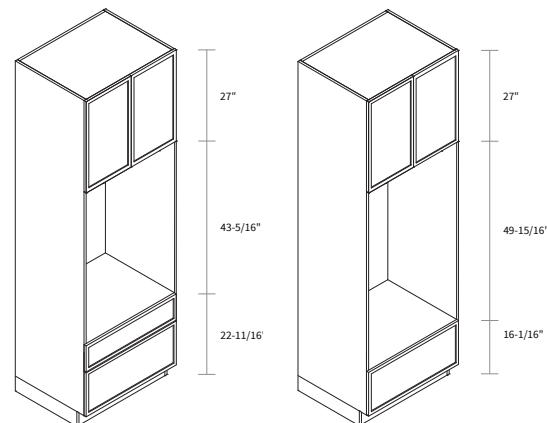

Features

- Opening 28-9/16"W x 43-5/16" or 49-15/16"H
- One shelf
- One big drawer and one small drawer (removable)
- Filler needs to be ordered separately
- Toe kick box is separated from the cabinet box