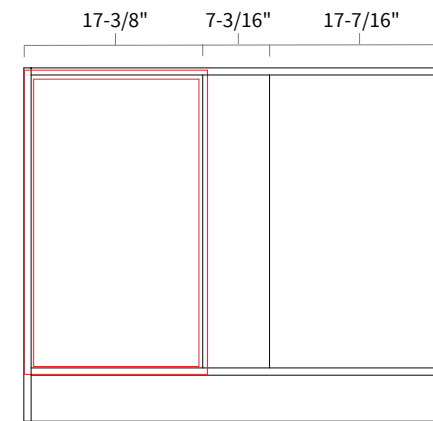

Base Blind Corner 39"

Item Code	Dimension
BBC39	39"W x 34-1/2"H x 24"D

Features

- One full height door 14-7/8" wide, 13-1/2" opening
- Hinges on the central stile
- Filler needs to be ordered separately
- One shelf

Base Blind Corner 42"

Item Code	Dimension
BBC42	42"W x 34-1/2"H x 24"D

Features

- One full height door 17-7/8" wide, 16-1/2" opening
- Hinges on the central stile
- Filler needs to be ordered separately
- One shelf

Opening Dimensions

Installation Diagram

Opening Dimensions

Installation Diagram

Base Lazy Susan

Item Code	Dimension
BLS33	33"W x 34-1/2"H x 24"D
BLS36	36"W x 34-1/2"H x 24"D

Features

- Full height bi-folding door
- Two wooden susan included
- Wooden susan 26-1/4" diameter
- Soft close not available