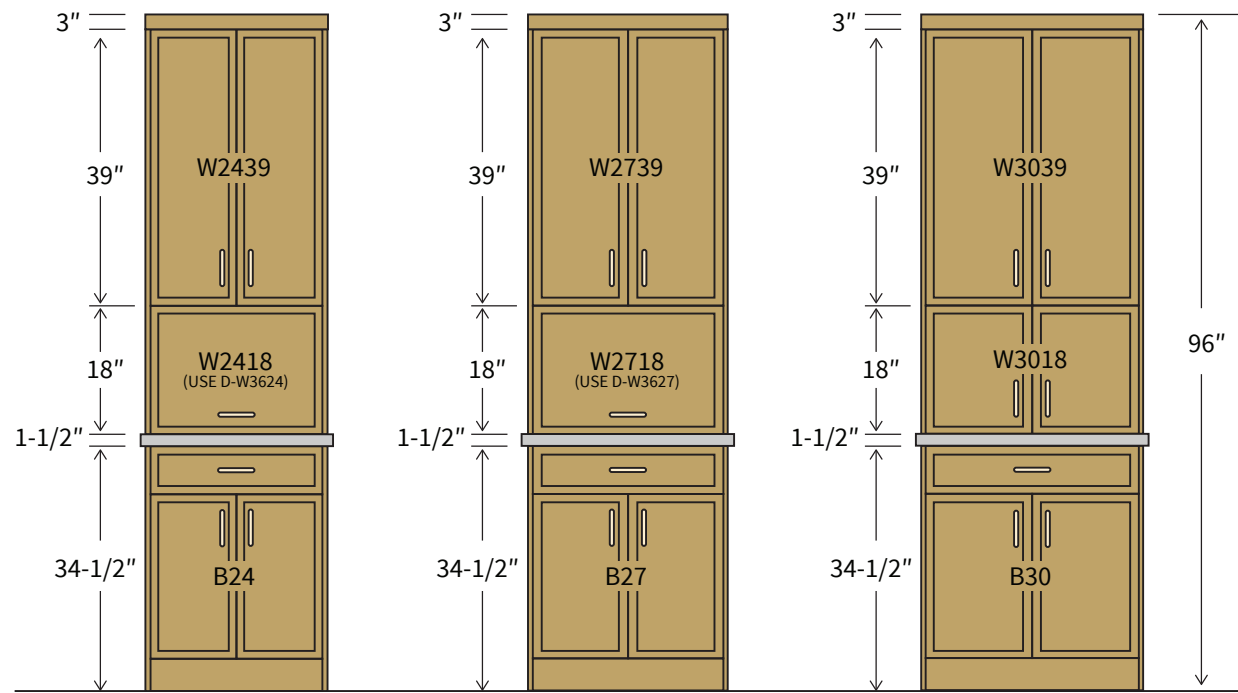

Sit-On-Counter Cabinet for 8' Ceiling

- Use any 18"H wall cabinets as the sit-on-counter cabinet
- 24", 27", 33" wide cabinets can be upgraded to lift-up door
- Add finished end panels on the sides for seamless integration