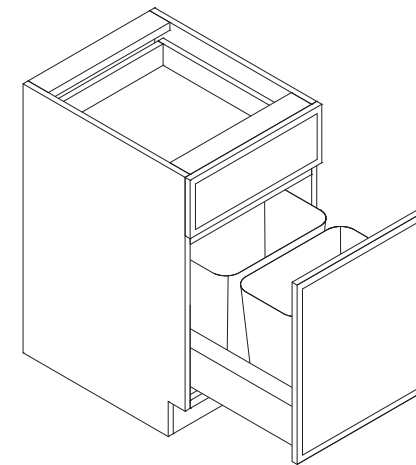

Features

- One drawer
- Double trash bins