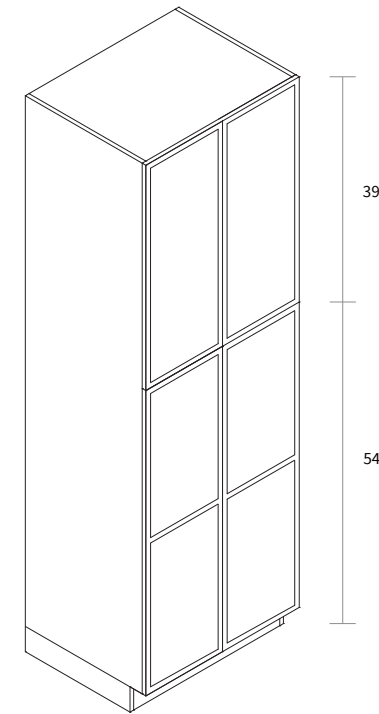

Wall Pantry Single Door 15" Wide

Item Code	Dimension
WP1593	15"W x 93"H x 24"D

Features

- Two doors
- Five shelves
- Toe kick box is separated from the cabinet box

Wall Wine Rack 15" High

Item Code	Dimension
WWR3015	30"W x 15"H x 12"D

Features

- Two doors
- Six shelves
- Box is separated into TOP & BOTTOM two portions

Wall Pantry Single Door 18" Wide

Item Code	Dimension
WP1893	18"W x 93"H x 24"D

Features

- Two doors
- Five shelves
- Toe kick box is separated from the cabinet box

Wall Pantry Double Door 24" Wide

Item Code	Dimension
WP2493	24"W x 93"H x 24"D

Features

- Four doors
- Five shelves
- Toe kick box is separated from the cabinet box

Wall Pantry Single Door 18" Wide

Item Code	Dimension
WP18105	18"W x 105"H x 24"D

Features

- Two doors
- Six shelves
- Box is separated into TOP & BOTTOM two portions

Wall Pantry Double Door 24" Wide

Item Code	Dimension
WP24105	24"W x 105"H x 24"D

Features

- Four doors
- Six shelves
- Box is separated into TOP & BOTTOM two portions