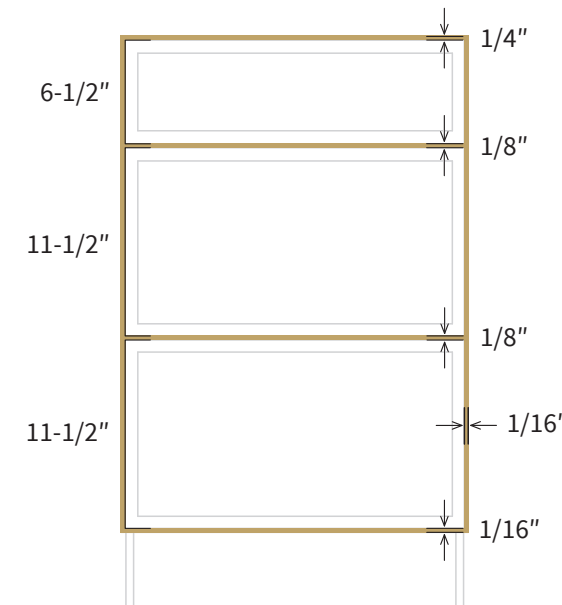

4

CABINET CONSTRUCTION

WALL CABINET FEATURE

BASE CABINET FEATURE

5

DOOR & OVERLAY MEASUREMENTS

6

ADDITIONAL COMPONENTS

Wall Single Door 15" High

Item Code	Dimension
W1515	15"W x 15"H x 12"D
W1815	18"W x 15"H x 12"D
W2115	21"W x 15"H x 12"D

Features

- One door
- No shelf

Wall Double Door 15" High

Item Code	Dimension
W2415	24"W x 15"H x 12"D
W2715	27"W x 15"H x 12"D
W3015	30"W x 15"H x 12"D
W3315	33"W x 15"H x 12"D
W3615	36"W x 15"H x 12"D
W4215	42"W x 15"H x 12"D