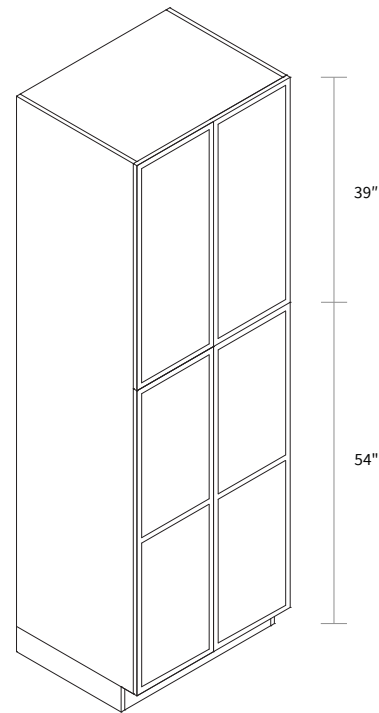

Wall Pantry Double Door 24" Wide

Item Code	Dimension
WP2493	24"W x 93"H x 24"D

Features

- Four doors
- Five shelves
- Toe kick box is separated from the cabinet box

Wall Pantry Single Door 18" Wide

Item Code	Dimension
WP18105	18"W x 105"H x 24"D

Features

- Two doors
- Six shelves
- Box is separated into TOP & BOTTOM two portions

Wall Pantry Double Door 24" Wide

Item Code	Dimension
WP24105	24"W x 105"H x 24"D

Features

- Four doors
- Six shelves
- Box is separated into TOP & BOTTOM two portions

Wall Pantry Double Door 30" Wide

Item Code	Dimension
WP3093	30"W x 93"H x 24"D

Features

- Four doors
- Five shelves
- Toe kick box is separated from the cabinet box

Wall Pantry Double Door 36" Wide

Item Code	Dimension
WP3693	36"W x 93"H x 24"D