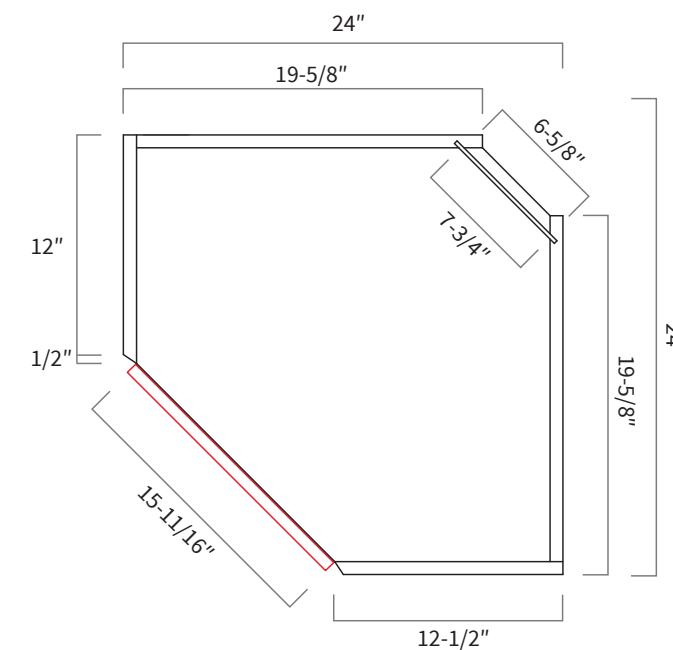

Features

- One door 15-11/16" wide, 15-1/2" opening
- Not available in BC3003 Navy Blue

*Two shelves
**Three shelves