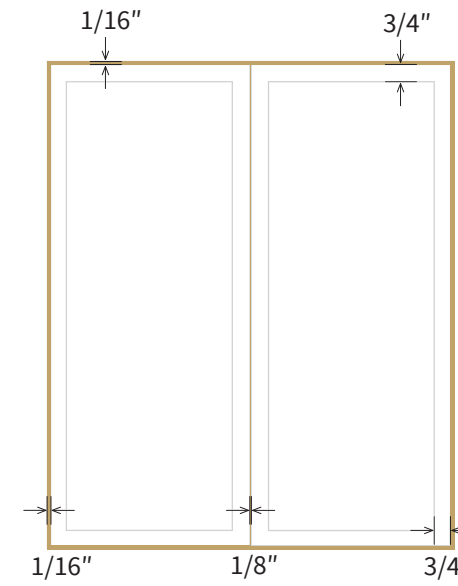

5

DOOR & OVERLAY MEASUREMENTS