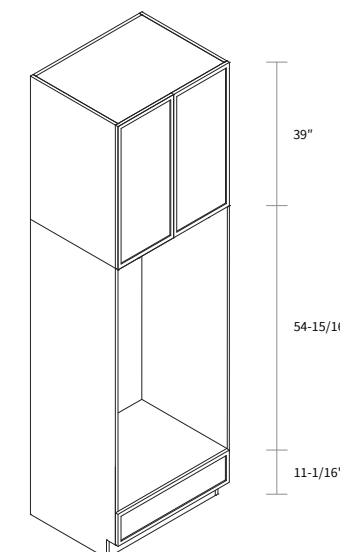

Combo Oven Pantry 105"

Item Code	Dimension
COP30105	30"W x 105"H x 24"D

Features

- Opening 28-9/16"W x 43-5/16" or 49-15/16"H
- One shelf
- One big drawer and one small drawer (removable)
- Filler needs to be ordered separately
- Box is separated into TOP & BOTTOM two portions

Double Oven Pantry 93"

Item Code	Dimension
DOP3093	30"W x 93"H x 24"D

Features

- Opening 28-9/16" x 54-15/16"
- One shelf
- One small drawer
- Filler needs to be ordered separately
- Toe kick box is separated from the cabinet box

Double Oven Pantry 105"

Item Code	Dimension
DOP30105	30"W x 105"H x 24"D

Features

- Opening 28-9/16" x 54-15/16"
- One shelf
- One small drawer
- Filler needs to be ordered separately
- Box is separated into TOP & BOTTOM two portions