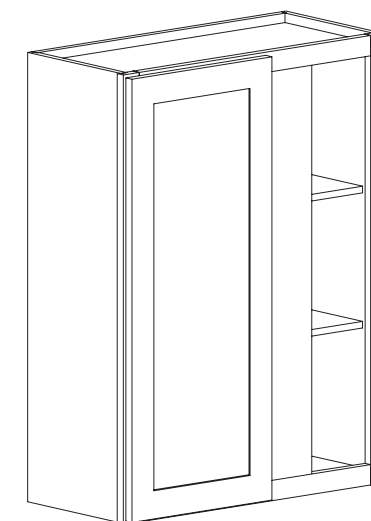

Features

- One door 14-1/2" wide, 12" opening
- Hinges on the central stile
- Cabinet can be flipped for left/right application
- Filler needs to be ordered separately

*Two Shelves

**Three Shelves