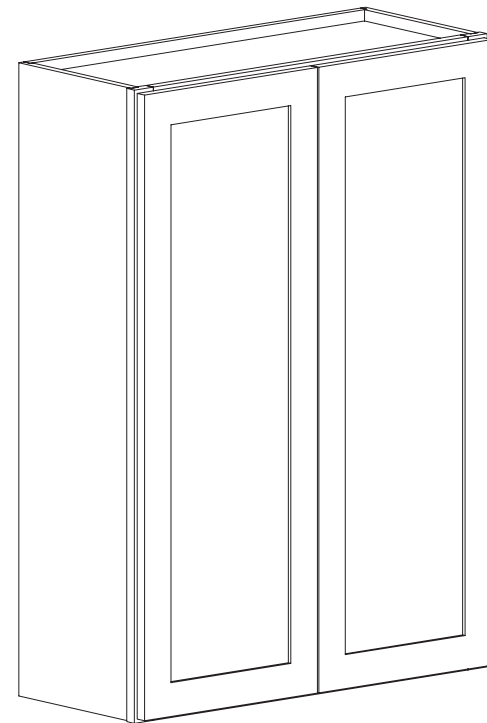

Features

- Two Doors
- Three Shelves