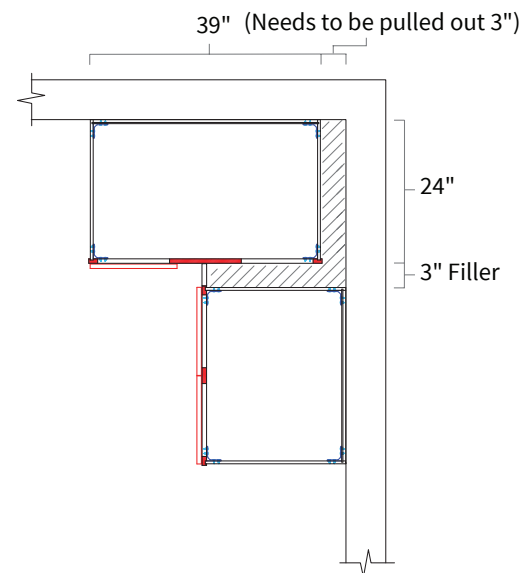

Item Code	Dimension
BBC39	39"W x 34-1/2"H x 24"D

Features

- One full height door 14-1/2" wide, 12" opening
- Hinges on the central stile
- Filler needs to be ordered separately
- One shelf

Base Blind Corner 42"

Item Code	Dimension
BBC42	42"W x 34-1/2"H x 24"D

Features

- One full height door 17-1/2" wide, 15" opening
- Hinges on the central stile
- Filler needs to be ordered separately
- One shelf

Opening Dimensions

Installation Diagram

Opening Dimensions

Installation Diagram

Base Lazy Susan

Item Code	Dimension
BLS33	33"W x 34-1/2"H x 24"D
BLS36	36"W x 34-1/2"H x 24"D

Features

- Full height bi-folding door
- Two wooden susan included
- Wooden susan 26-1/4" diameter
- Soft close not available