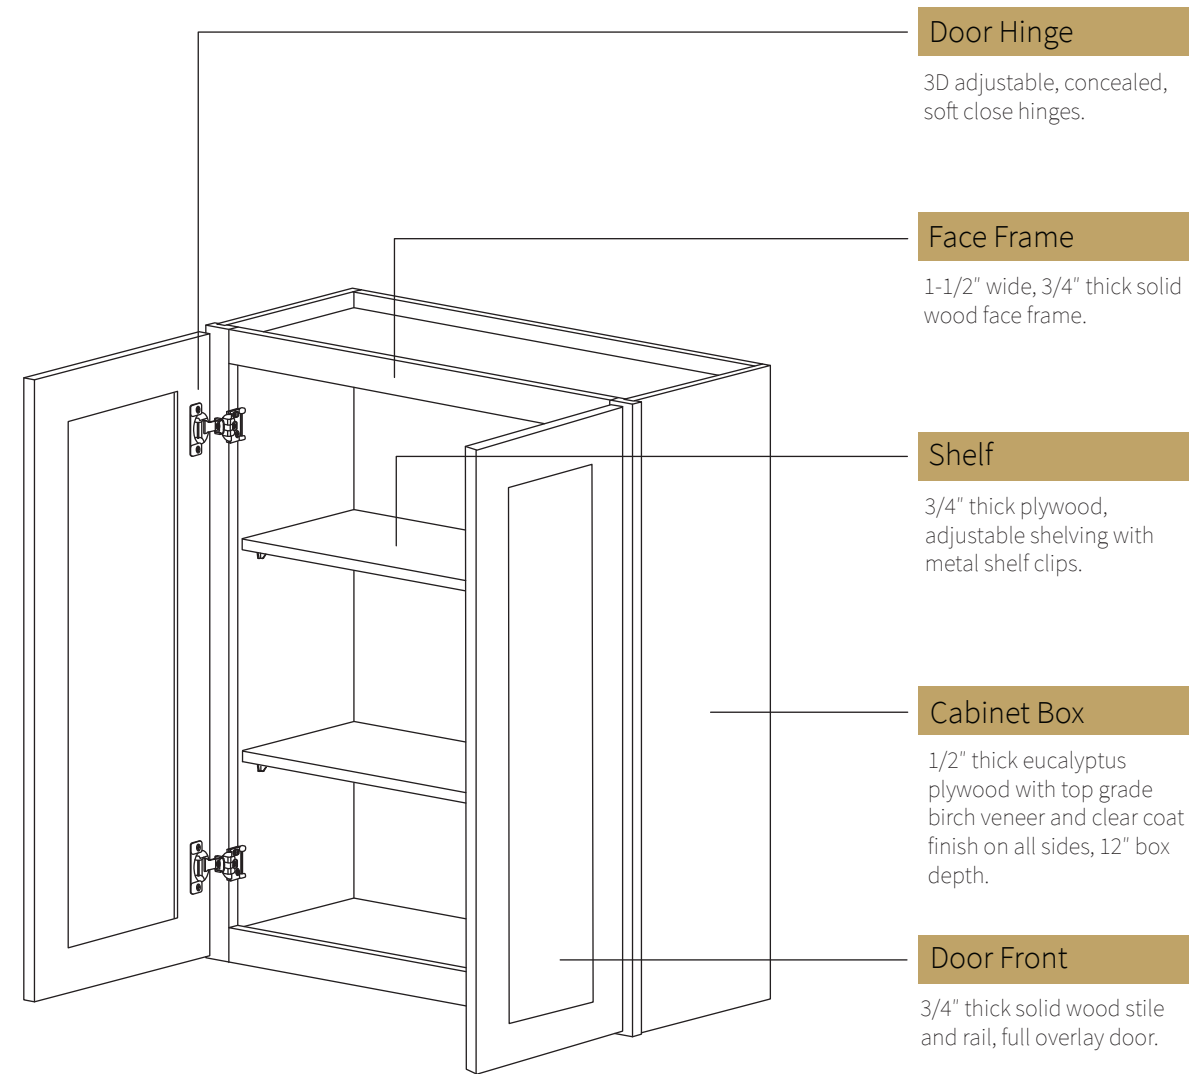

BC1004
Mingo Oak
Stain

3

CABINET PLANNING

8' Ceiling With 36" Tall Wall Cabinet

8' Ceiling With 39" Tall Wall Cabinet

7' Ceiling

9' Ceiling

4

CABINET CONSTRUCTION

WALL CABINET FEATURE

BASE CABINET FEATURE

5

DOOR & OVERLAY MEASUREMENTS

6

ADDITIONAL COMPONENTS

Crown Molding