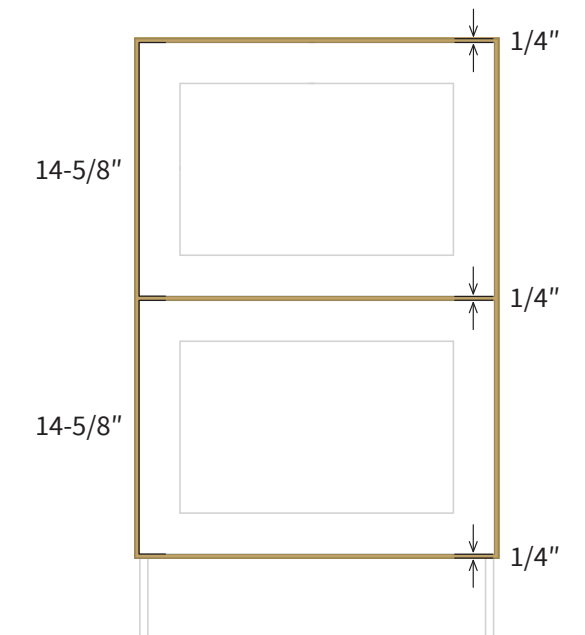

CABINET CONSTRUCTION

WALL CABINET FEATURE

BASE CABINET FEATURE

5

DOOR & OVERLAY MEASUREMENTS

6

ADDITIONAL COMPONENTS

Crown Molding

Features

- One Door
- No Shelf

Wall Double Door 15" High

Item Code	Dimension
W2415	24"W x 15"H x 12"D
W2715	27"W x 15"H x 12"D
W3015	30"W x 15"H x 12"D
W3315	33"W x 15"H x 12"D
W3615	36"W x 15"H x 12"D
W3915	39"W x 15"H x 12"D

Features

- Two Doors
- No Shelf

Wall Single Door 30" High

Item Code	Dimension
W0930	9"W x 30"H x 12"D
W1230	12"W x 30"H x 12"D
W1530	15"W x 30"H x 12"D
W1830	18"W x 30"H x 12"D
W2130	21"W x 30"H x 12"D

Features

- One Door
- Two Shelves

Wall Double Door 30" High

Item Code	Dimension
W2430	24"W x 30"H x 12"D
W2730	27"W x 30"H x 12"D
W3030	30"W x 30"H x 12"D
W3330	33"W x 30"H x 12"D
W3630	36"W x 30"H x 12"D
W3930	39"W x 30"H x 12"D