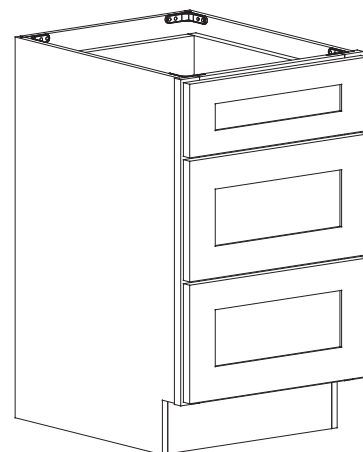

Drawer Vanity

Item Code	Dimension
VDB12	12"W x 34-1/2"H x 21"D
VDB15	15"W x 34-1/2"H x 21"D
VDB18	18"W x 34-1/2"H x 21"D
VDB21	21"W x 34-1/2"H x 21"D

Features

- Three drawers
- Small drawer front 6-1/4" high
- Large drawer front 11-3/8" high