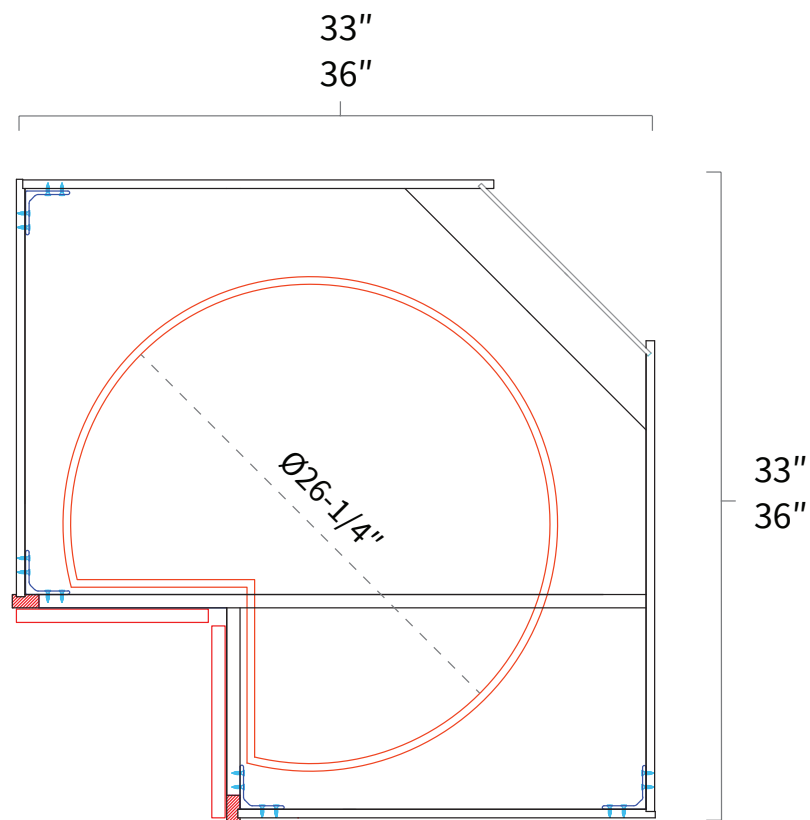

Item Code	Dimension
BBC42	42"W x 34-1/2"H x 24"D

Features

- One full height door 17-1/2" wide, 15" opening
- Hinges on the central stile
- Filler needs to be ordered separately
- One shelf

Opening Dimensions

Installation Diagram

Opening Dimensions

Installation Diagram

Base Lazy Susan

Item Code	Dimension
BLS33	33"W x 34-1/2"H x 24"D
BLS36	36"W x 34-1/2"H x 24"D

Features

- Full height bi-folding door
- Two wooden susan included
- Wooden susan 26-1/4" diameter
- Soft close not available

Spice Rack

Item Code	Dimension
BSR09	9"W x 34-1/2"H x 24"D
BSR12	12"W x 34-1/2"H x 24"D

Features

- Three levels of spice racks
- Fits items up to 9" tall

Trash Bin Cabinet

Item Code	Dimension
TB15	15"W x 34-1/2"H x 24"D
TB18	18"W x 34-1/2"H x 24"D

Item Code	Dimension
VB36DR	36"W x 34-1/2"H x 21"D

Features

- Two doors
- One false drawer front
- Two drawers 12" wide

Base Vanity

Item Code	Dimension
VB48DS	48"W x 34-1/2"H x 21"D
VB60DS	60"W x 34-1/2"H x 21"D