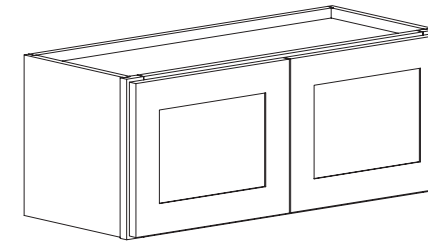

Features

- One Door
- Three Shelves

Wall Bridge Double Door 30" Wide

Item Code	Dimension
W3012	30"W x 12"H x 12"D
W3015	30"W x 15"H x 12"D
W3018	30"W x 18"H x 12"D
W3021	30"W x 21"H x 12"D
W3024*	30"W x 24"H x 12"D
W3027*	30"W x 27"H x 12"D

Features

- Two Doors
- No Shelf
- *One Shelf

Wall Double Door 39" High

Item Code	Dimension
W2439	24"W x 39"H x 12"D
W2739	27"W x 39"H x 12"D
W3039	30"W x 39"H x 12"D
W3339	33"W x 39"H x 12"D
W3639	36"W x 39"H x 12"D
W3939	39"W x 39"H x 12"D