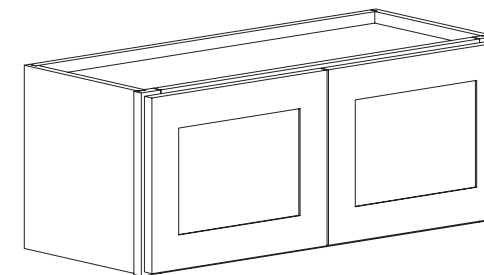

Features

- Two Doors
- No Shelf
- *One Shelf