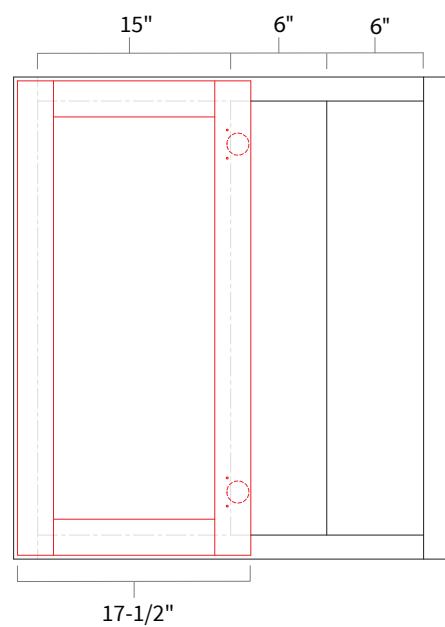

Wall Blind Corner 30"

Item Code	Dimension
WBC3015	30"W x 15"H x 12"D
WBC3030*	30"W x 30"H x 12"D
WBC3036*	30"W x 36"H x 12"D
WBC3039**	30"W x 39"H x 12"D

Features

- One door 17-1/2" wide, 15" opening
- Hinges on the central stile
- Cabinet can be flipped for left/right application
- Filler needs to be ordered separately

*Two Shelves

**Three Shelves

Wall Lazy Susan 24"

Item Code	Dimension
WLS2415	24"W x 15"H x 12"D
WLS2430*	24"W x 30"H x 12"D
WLS2436*	24"W x 36"H x 12"D
WLS2439**	24"W x 39"H x 12"D

Features

- Bi-folding door 10-3/4" wide each
- Soft close not available

*Two Shelves

**Three Shelves

Opening Dimensions

Installation Diagram

Wall Diagonal Corner 24"

Item Code	Dimension
WDC2415	24"W x 15"H x 12"D
WDC2430*	24"W x 30"H x 12"D
WDC2436*	24"W x 36"H x 12"D
WDC2439**	24"W x 39"H x 12"D

Features

- One door 14-3/4" wide, 13-3/4" opening
- Glass door available, glass insert included

*Two Shelves

**Three Shelves

Wall Single Glass Door 15" High

Item Code	Dimension
W1215GD	12"W x 15"H x 12"D
W1515GD	15"W x 15"H x 12"D
W1815GD	18"W x 15"H x 12"D
W2115GD	21"W x 15"H x 12"D