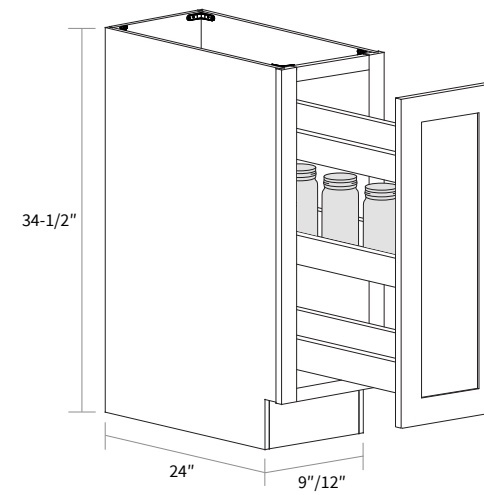

Item Code	Dimension
BBC42	42"W x 34-1/2"H x 24"D

Features

- One full height door 17-1/2" wide, 15" opening
- Hinges on the central stile
- Filler needs to be ordered separately
- One shelf

Opening Dimensions

Installation Diagram

Opening Dimensions

Installation Diagram

Base Lazy Susan

Item Code	Dimension
BLS33	33"W x 34-1/2"H x 24"D
BLS36	36"W x 34-1/2"H x 24"D

Features

- Full height bi-folding door
- Two wooden susan included
- Wooden susan 26-1/4" diameter
- Soft close not available

Spice Rack

Item Code	Dimension
BSR09	9"W x 34-1/2"H x 24"D
BSR12	12"W x 34-1/2"H x 24"D

Features

- Three levels of spice racks
- Fits items up to 9" tall

Trash Bin Cabinet

Item Code	Dimension
TB15	15"W x 34-1/2"H x 24"D
TB18	18"W x 34-1/2"H x 24"D