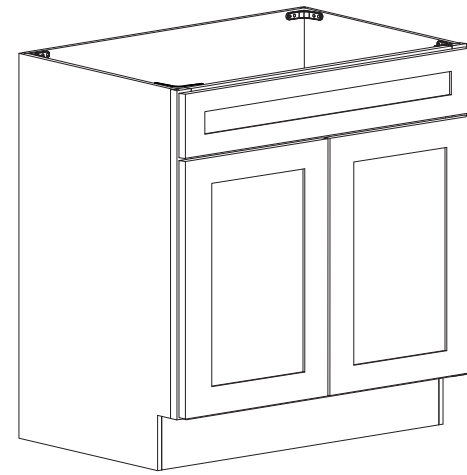

Features

- Two drawers
- Drawer front 14-5/8" high

Sink Base

Item Code	Dimension
SB24	24"W x 34-1/2"H x 24"D
SB30	30"W x 34-1/2"H x 24"D
SB33	33"W x 34-1/2"H x 24"D
SB36	36"W x 34-1/2"H x 24"D
SB42	42"W x 34-1/2"H x 24"D

Features

- Two doors
- One false drawer front

Sink Base Diagonal Corner 24"

Item Code	Dimension
SBD36	36"W x 34-1/2"H x 24"D
SBD42	42"W x 34-1/2"H x 24"D

Features

- One door
- One false drawer front

Farm Sink Base