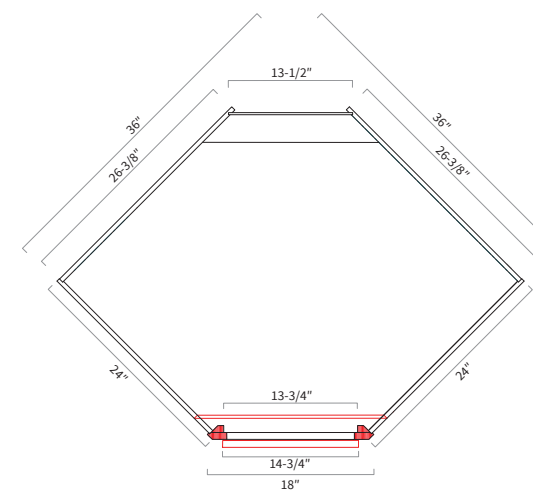

Features

- Two doors
- FSB33 Opening 30"W x 9"H x 22-1/2"D
- FSB36 Opening 33"W x 9"H x 22-1/2"D

SBD36