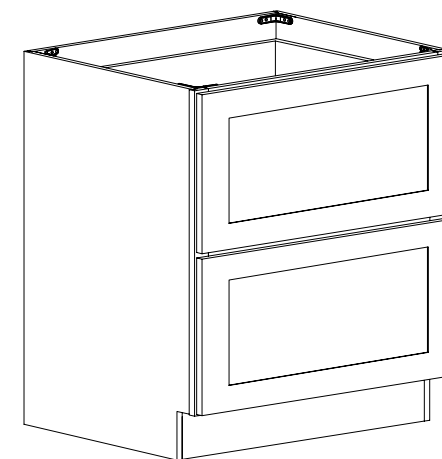

Features

- Three drawers
- Small drawer front 6-1/4" high
- Large drawer front 11-3/8" high

Base Double Door

Item Code	Dimension
B24	24"W x 34-1/2"H x 24"D
B27	27"W x 34-1/2"H x 24"D
B30	30"W x 34-1/2"H x 24"D
B33	33"W x 34-1/2"H x 24"D
B36	36"W x 34-1/2"H x 24"D
B39	39"W x 34-1/2"H x 24"D

Features

- Two doors
- One drawer
- One shelf

Base Two Drawer

Item Code	Dimension
2DB24	24"W x 34-1/2"H x 24"D
2DB27	27"W x 34-1/2"H x 24"D
2DB30	30"W x 34-1/2"H x 24"D
2DB33	33"W x 34-1/2"H x 24"D
2DB36	36"W x 34-1/2"H x 24"D

Features

- Two drawers
- Drawer front 14-5/8" high

Sink Base

Item Code	Dimension
SB24	24"W x 34-1/2"H x 24"D
SB30	30"W x 34-1/2"H x 24"D
SB33	33"W x 34-1/2"H x 24"D
SB36	36"W x 34-1/2"H x 24"D
SB42	42"W x 34-1/2"H x 24"D