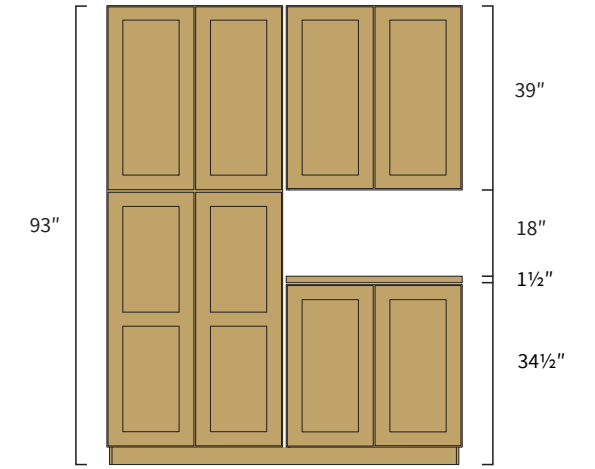

BC1004
Mingo Oak
Stain

3

CABINET PLANNING

8' Ceiling With 36" Tall Wall Cabinet

8' Ceiling With 39" Tall Wall Cabinet

7' Ceiling

9' Ceiling

4