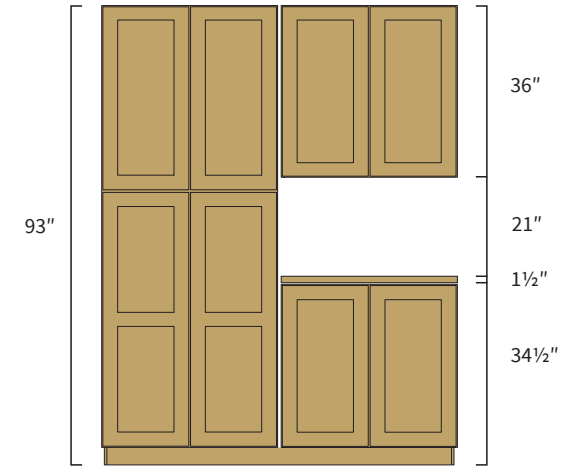

BC1004
Mingo Oak
Stain

3

CABINET PLANNING

8' Ceiling With 36" Tall Wall Cabinet

8' Ceiling With 39" Tall Wall Cabinet

7' Ceiling

9' Ceiling

4