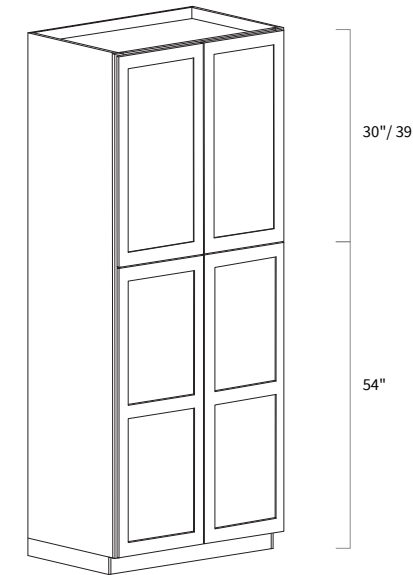

Wall Microwave 27" Wide

Item Code	Dimension
WMC2730	27"W x 30"H x 12"D
WMC2736	27"W x 36"H x 12"D
WMC2739	27"W x 39"H x 12"D

Features

- Two doors
- Finished interior, exterior and shelf
- Bottom shelf dimension: 24" x 16" x 3/4"
- Opening 24"W x 15-3/4"H

Wall Wine Rack 15" High

Item Code	Dimension
WWR3015	30"W x 15"H x 12"D

Features

- Finished interior and exterior
- Can be used in both wall and base application

Glass Holder

Item Code	Dimension
GH30	28-1/2"W x 1-1/2"H x 12"D

Wall Pantry Single Door 18" Wide

Item Code	Dimension
WP1884	18"W x 84"H x 24"D
WP1893*	18"W x 93"H x 24"D

Features

- Two doors
 - Four shelves
 - Toe kick box is separated
- *Five shelves

Wall Pantry Double Door 24" Wide

Item Code	Dimension
WP2484	24"W x 84"H x 24"D
WP2493*	24"W x 93"H x 24"D

Features

- Four doors
 - Four shelves
 - Toe kick box is separated
- *Five shelves

Wall Pantry Single Door 18" Wide

Item Code	Dimension
WP18105	18"W x 105"H x 24"D