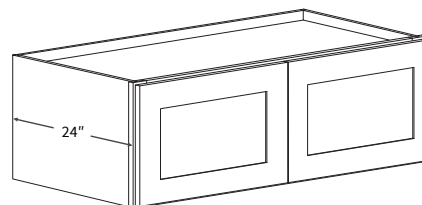

Features

- Two Doors
- No Shelf
- *One Shelf

Wall Refrigerator Double Door 21" High

Item Code	Dimension
W332124	33"W x 21"H x 24"D
W362124	36"W x 21"H x 24"D

Features

- Two Doors
- No Shelf

Wall Blind Corner 27"

Item Code	Dimension
WBC2715	27"W x 15"H x 12"D
WBC2730*	27"W x 30"H x 12"D
WBC2736*	27"W x 36"H x 12"D
WBC2739**	27"W x 39"H x 12"D

Features

- One door 14-1/2" wide, 12" opening
- Hinges on the central stile
- Cabinet can be flipped for left/right application
- Filler needs to be ordered separately