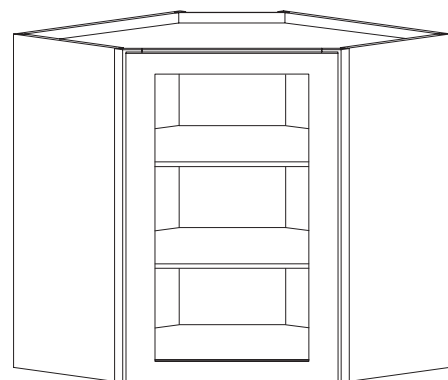

Item Code	Dimension
W2436GD	24"W x 36"H x 12"D
W2736GD	27"W x 36"H x 12"D
W3036GD	30"W x 36"H x 12"D
W3336GD	33"W x 36"H x 12"D
W3636GD	36"W x 36"H x 12"D

Features

- Two Doors
- Two Shelves

Wall Double Glass Door 39" High

Item Code	Dimension
W2439GD	24"W x 39"H x 12"D
W2739GD	27"W x 39"H x 12"D
W3039GD	30"W x 39"H x 12"D
W3339GD	33"W x 39"H x 12"D
W3639GD	36"W x 39"H x 12"D

Features

- Two Doors
- Three Shelves

Wall Diagonal Corner Glass Door

Item Code	Dimension
WDC2415GD	24"W x 15"H x 12"D
WDC2430GD*	24"W x 30"H x 12"D
WDC2436GD*	24"W x 36"H x 12"D
WDC2439GD**	24"W x 39"H x 12"D

Features

- One door 14-3/4" wide, 13-3/4" opening
- *Two Shelves
- **Three Shelves

Wall Microwave 27" Wide

Item Code	Dimension
WMC2730	27"W x 30"H x 12"D
WMC2736	27"W x 36"H x 12"D
WMC2739	27"W x 39"H x 12"D

Features

- Two doors
- Finished interior, exterior and shelf
- Bottom shelf dimension: 24" x 16" x 3/4"
- Opening 24"W x 15-3/4"H