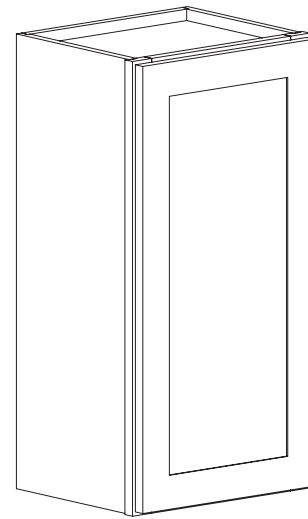

Features

- One Door
- No Shelf

Wall Double Door 15" High

Item Code	Dimension
W2415	24"W x 15"H x 12"D
W2715	27"W x 15"H x 12"D
W3015	30"W x 15"H x 12"D
W3315	33"W x 15"H x 12"D
W3615	36"W x 15"H x 12"D
W3915	39"W x 15"H x 12"D

Features

- Two Doors
- No Shelf

Wall Single Door 30" High

Item Code	Dimension
W0930	9"W x 30"H x 12"D
W1230	12"W x 30"H x 12"D
W1530	15"W x 30"H x 12"D
W1830	18"W x 30"H x 12"D
W2130	21"W x 30"H x 12"D

Features

- One Door
- Two Shelves

Wall Single Door 36" High

Item Code	Dimension
W0936	9"W x 36"H x 12"D
W1236	12"W x 36"H x 12"D
W1536	15"W x 36"H x 12"D
W1836	18"W x 36"H x 12"D
W2136	21"W x 36"H x 12"D

Features

- One Door
- Two Shelves

Wall Double Door 30" High

Item Code	Dimension
W2430	24"W x 30"H x 12"D
W2730	27"W x 30"H x 12"D
W3030	30"W x 30"H x 12"D
W3330	33"W x 30"H x 12"D
W3630	36"W x 30"H x 12"D
W3930	39"W x 30"H x 12"D