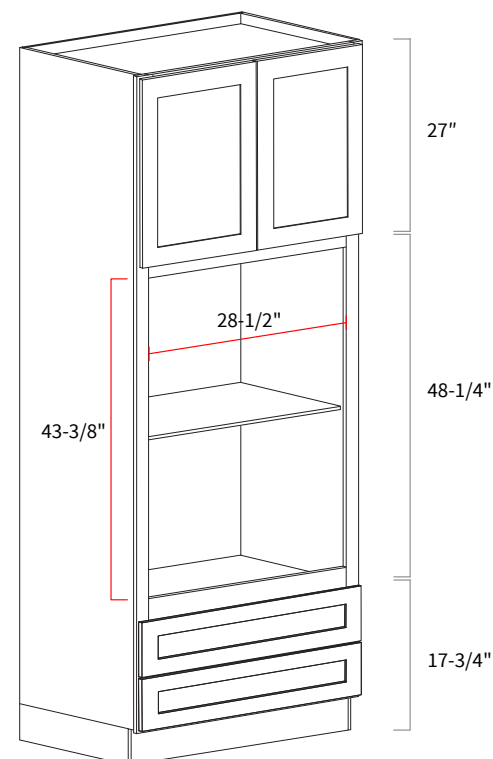

Features

- Four doors
- Six shelves
- Box is separated into TOP/BOTTOM two portions

Wall Pantry Double Door 36" Wide

Item Code	Dimension
WP36105	36"W x 105"H x 24"D

Features

- Four doors
- Six shelves
- Box is separated into TOP/BOTTOM two portions

Single Oven Pantry 105"

Item Code	Dimension
SOP31105	31-1/2"W x 105"H x 24"D

Features

- Opening 28-1/2"W x 25-1/2"H
- Two shelves
- One small drawer
- Two big drawers
- Filler needs to be ordered separately
- Box is separated into TOP/BOTTOM two portions

Double Oven Pantry 93"

Item Code	Dimension
DOP3193	31-1/2"W x 93"H x 24"D

Features

- Opening 28-1/2"W x 43-3/8"H
- Three shelves
- Two small drawers
- Filler needs to be ordered separately
- Toe kick box is separated

Double Oven Pantry 105"

Item Code	Dimension
DOP31105	31-1/2"W x 105"H x 24"D

Features

- Opening 28-1/2"W x 43-3/8"H
- Three shelves
- Two small drawers
- Filler needs to be ordered separately
- Box is separated into TOP/BOTTOM two portions