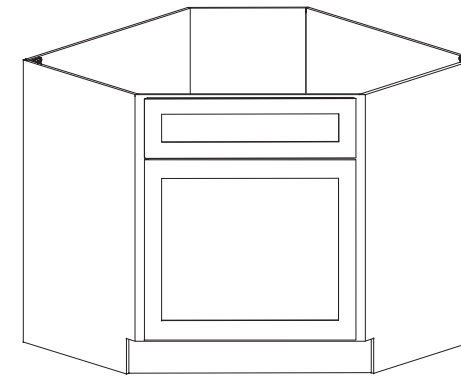

Features

- Two drawers
- Drawer front 14-5/8" high

Sink Base

Item Code	Dimension
SB24	24"W x 34-1/2"H x 24"D
SB30	30"W x 34-1/2"H x 24"D
SB33	33"W x 34-1/2"H x 24"D
SB36	36"W x 34-1/2"H x 24"D
SB42	42"W x 34-1/2"H x 24"D

Features

- Two doors
- One false drawer front

Sink Base Diagonal Corner 24"

Item Code	Dimension
SBD36	36"W x 34-1/2"H x 24"D
SBD42	42"W x 34-1/2"H x 24"D

Features

- One door
- One false drawer front

Farm Sink Base