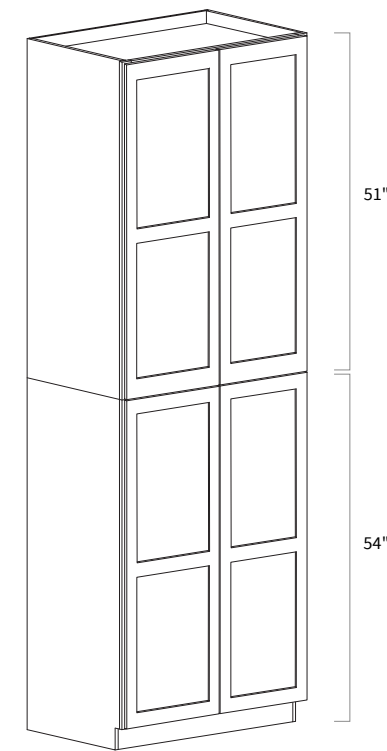

Item Code	Dimension
WP2484	24"W x 84"H x 24"D
WP2493*	24"W x 93"H x 24"D

Features

- Four doors
 - Four shelves
 - Toe kick box is separated
- *Five shelves

Wall Pantry Single Door 18" Wide

Item Code	Dimension
WP18105	18"W x 105"H x 24"D

Features

- Two doors
- Six shelves
- Box is separated into TOP/BOTTOM two portions

Wall Pantry Double Door 24" Wide

Item Code	Dimension
WP24105	24"W x 105"H x 24"D

Features

- Four doors
- Six shelves
- Box is separated into TOP/BOTTOM two portions

Wall Pantry Double Door 30" Wide

Item Code	Dimension
WP3084	30"W x 84"H x 24"D
WP3093*	30"W x 93"H x 24"D

Features

- Four doors
 - Four shelves
 - Toe kick box is separated
- *Five shelves

Wall Pantry Double Door 36" Wide

Item Code	Dimension
WP3684	36"W x 84"H x 24"D
WP3693*	36"W x 93"H x 24"D

Features

- Four doors
 - Four shelves
 - Toe kick box is separated
- *Five shelves

Wall Pantry Double Door 30" Wide

Item Code	Dimension
WP30105	30"W x 105"H x 24"D