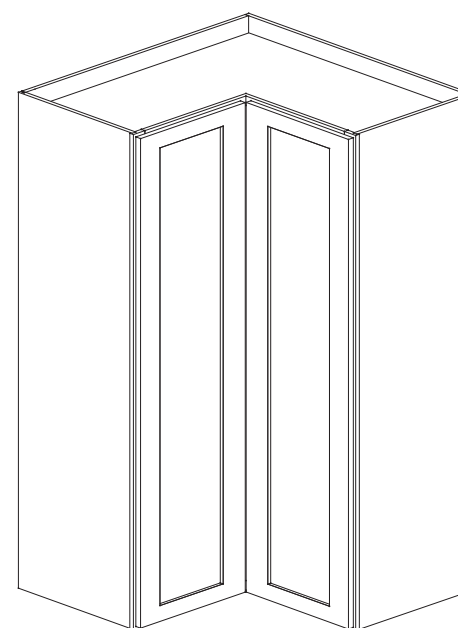

Wall Blind Corner 30"

Item Code	Dimension
WBC3015	30"W x 15"H x 12"D
WBC3030*	30"W x 30"H x 12"D
WBC3036*	30"W x 36"H x 12"D
WBC3039**	30"W x 39"H x 12"D

Features

- One door 17-1/2" wide, 15" opening
- Hinges on the central stile
- Cabinet can be flipped for left/right application
- Filler needs to be ordered separately

*Two Shelves

**Three Shelves

Wall Lazy Susan 24"

Item Code	Dimension
WLS2415	24"W x 15"H x 12"D
WLS2430*	24"W x 30"H x 12"D
WLS2436*	24"W x 36"H x 12"D
WLS2439**	24"W x 39"H x 12"D

Features

- Bi-folding door 10-3/4" wide each
- Soft close not available