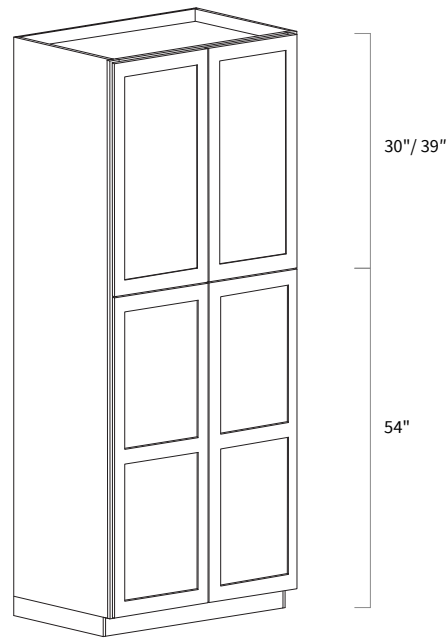

Item Code	Dimension
WP2484	24"W x 84"H x 24"D
WP2493*	24"W x 93"H x 24"D

Features

- Four doors
 - Four shelves
 - Toe kick box is separated
- *Five shelves

Wall Pantry Single Door 18" Wide

Item Code	Dimension
WP18105	18"W x 105"H x 24"D

Features

- Two doors
- Six shelves
- Box is separated into TOP/BOTTOM two portions

Wall Pantry Double Door 24" Wide

Item Code	Dimension
WP24105	24"W x 105"H x 24"D

Features

- Four doors
- Six shelves
- Box is separated into TOP/BOTTOM two portions

Wall Pantry Double Door 30" Wide

Item Code	Dimension
WP3084	30"W x 84"H x 24"D
WP3093*	30"W x 93"H x 24"D

Features

- Four doors
 - Four shelves
 - Toe kick box is separated
- *Five shelves

Wall Pantry Double Door 36" Wide

Item Code	Dimension
WP3684	36"W x 84"H x 24"D
WP3693*	36"W x 93"H x 24"D

Features

- Four doors
 - Four shelves
 - Toe kick box is separated
- *Five shelves

Wall Pantry Double Door 30" Wide

Item Code	Dimension
WP30105	30"W x 105"H x 24"D