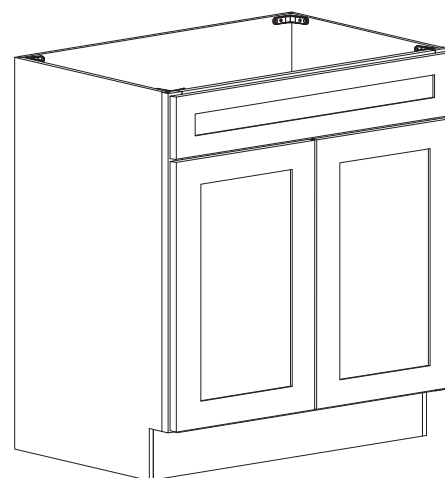

Features

- Two doors
- One false drawer front