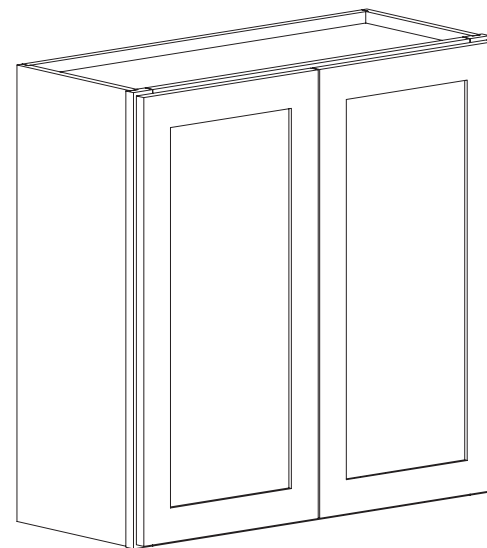

- One Door
- Two Shelves

Wall Single Door 36" High

Item Code	Dimension
W0936	9"W x 36"H x 12"D
W1236	12"W x 36"H x 12"D
W1536	15"W x 36"H x 12"D
W1836	18"W x 36"H x 12"D
W2136	21"W x 36"H x 12"D

Features

- One Door
- Two Shelves

Wall Double Door 30" High

Item Code	Dimension
W2430	24"W x 30"H x 12"D
W2730	27"W x 30"H x 12"D
W3030	30"W x 30"H x 12"D
W3330	33"W x 30"H x 12"D
W3630	36"W x 30"H x 12"D
W3930	39"W x 30"H x 12"D

Features

- Two Doors
- Two Shelves

Wall Double Door 36" High

Item Code	Dimension
W2436	24"W x 36"H x 12"D
W2736	27"W x 36"H x 12"D
W3036	30"W x 36"H x 12"D
W3336	33"W x 36"H x 12"D
W3636	36"W x 36"H x 12"D
W3936	39"W x 36"H x 12"D