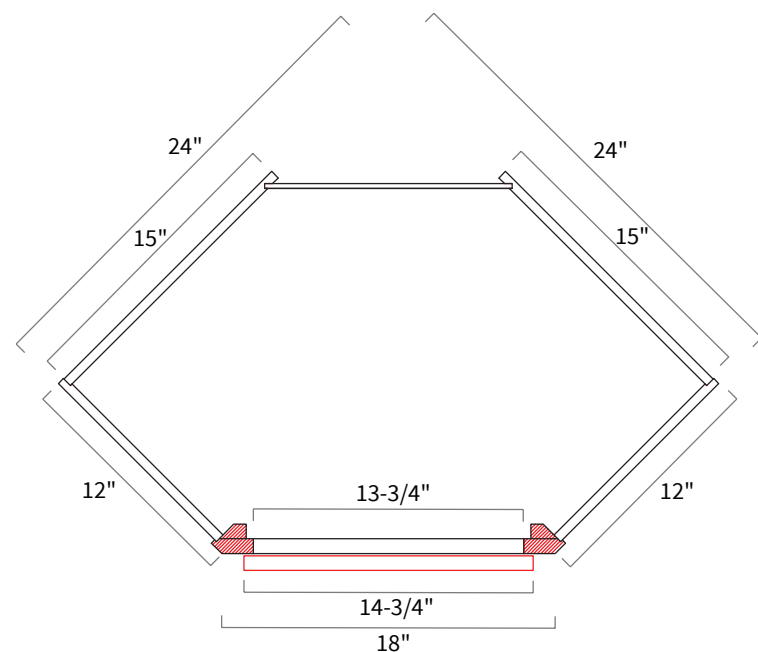

Wall Diagonal Corner 24"

Item Code	Dimension
WDC2415	24"W x 15"H x 12"D
WDC2430*	24"W x 30"H x 12"D
WDC2436*	24"W x 36"H x 12"D
WDC2439**	24"W x 39"H x 12"D

Features

- One door 14-3/4" wide, 13-3/4" opening
- Glass door available, glass insert included

*Two Shelves

**Three Shelves