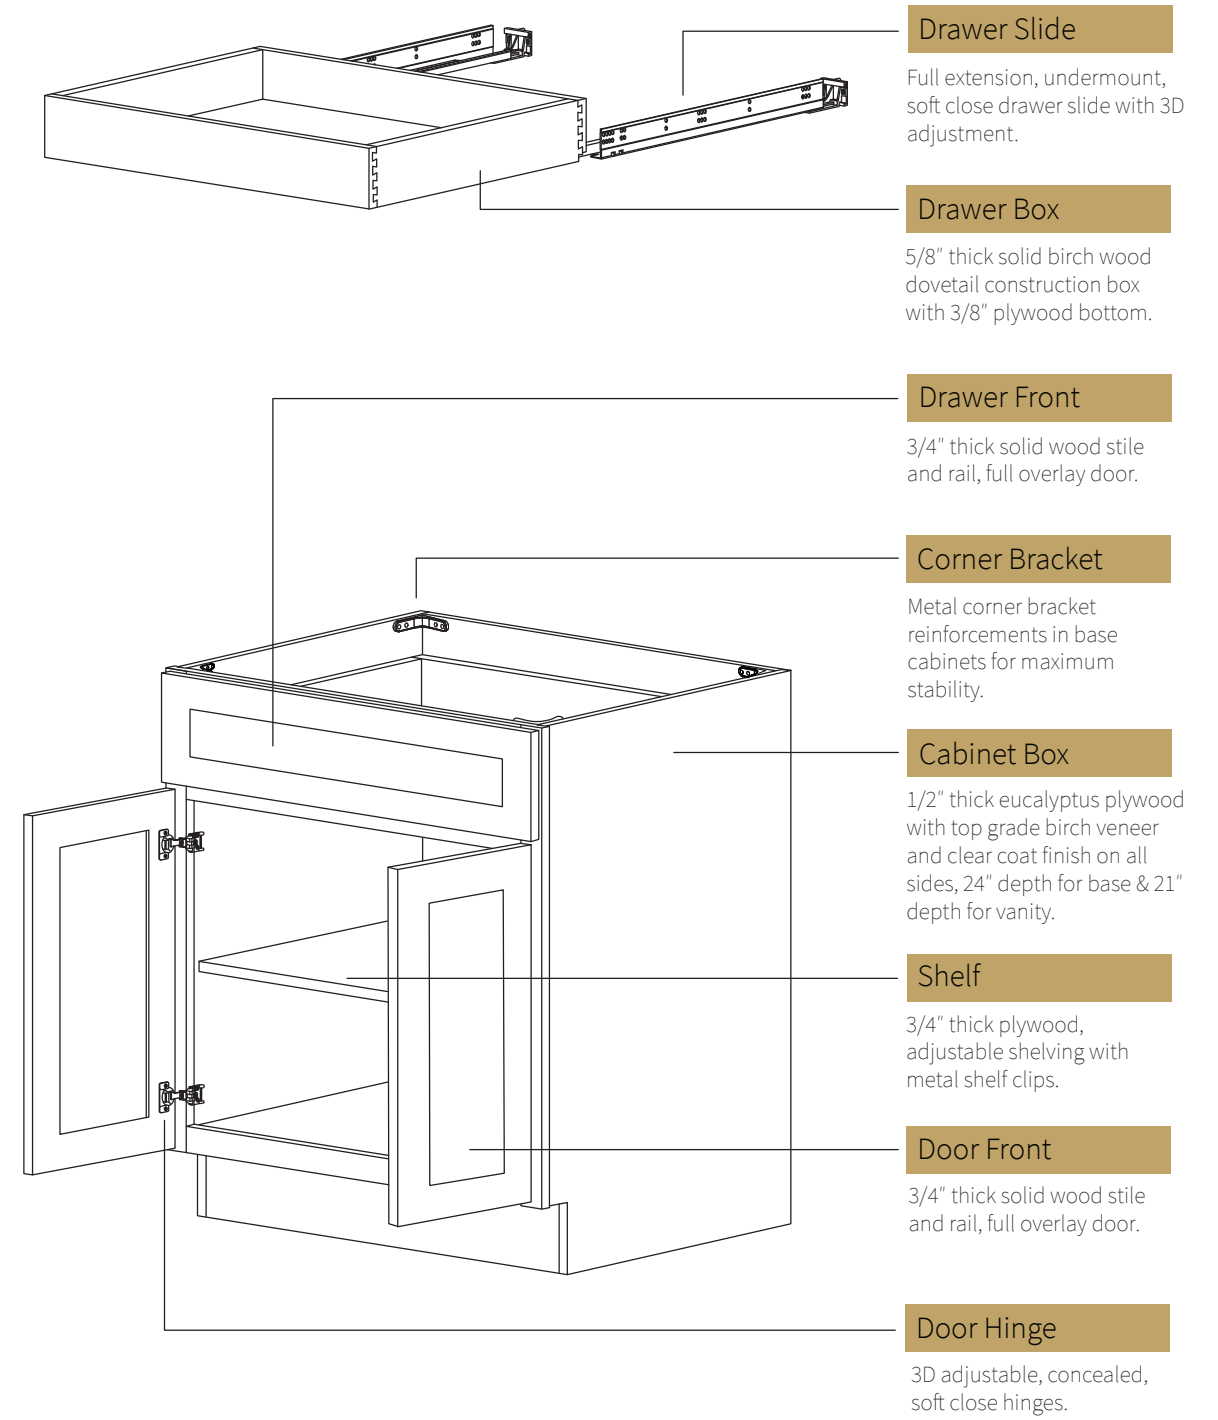

BC1004
Mingo Oak
Stain

3

CABINET PLANNING

8' Ceiling With 36" Tall Wall Cabinet

8' Ceiling With 39" Tall Wall Cabinet

7' Ceiling

9' Ceiling

4

CABINET CONSTRUCTION

WALL CABINET FEATURE

BASE CABINET FEATURE

5

DOOR & OVERLAY MEASUREMENTS

6

ADDITIONAL COMPONENTS

Crown Molding