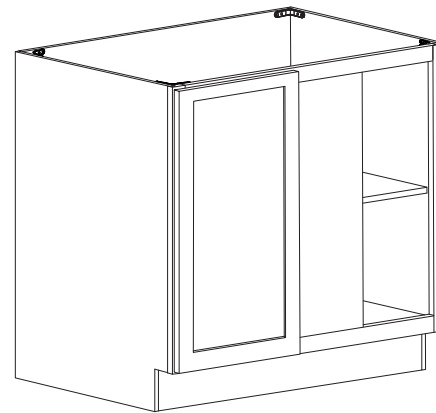

Features

- Two doors
- One false drawer front

Sink Base Diagonal Corner 24"

Item Code	Dimension
SBD36	36"W x 34-1/2"H x 24"D
SBD42	42"W x 34-1/2"H x 24"D

Features

- One door
- One false drawer front

Farm Sink Base

Item Code	Dimension
FSB33	33"W x 34-1/2"H x 24"D
FSB36	36"W x 34-1/2"H x 24"D

Features

- Two doors
- FSB33 Opening 30"W x 9"H x 22-1/2"D
- FSB36 Opening 33"W x 9"H x 22-1/2"D

SBD36

SBD42

Base Blind Corner 39"

Item Code	Dimension
BBC39	39"W x 34-1/2"H x 24"D

Features

- One full height door 14-1/2" wide, 12" opening
- Hinges on the central stile
- Filler needs to be ordered separately
- One shelf

Base Blind Corner 42"

Item Code	Dimension
BBC42	42"W x 34-1/2"H x 24"D

Features

- One full height door 17-1/2" wide, 15" opening
- Hinges on the central stile
- Filler needs to be ordered separately
- One shelf

Opening Dimensions