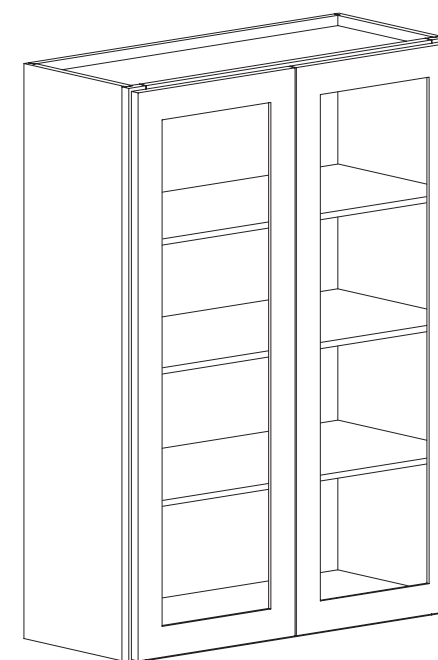

Wall Single Glass Door 39" High

Item Code	Dimension
W1239GD	12"W x 39"H x 12"D
W1539GD	15"W x 39"H x 12"D
W1839GD	18"W x 39"H x 12"D
W2139GD	21"W x 39"H x 12"D

Features

- One Door
- Three Shelves

Wall Double Glass Door 36" High

Item Code	Dimension
W2436GD	24"W x 36"H x 12"D
W2736GD	27"W x 36"H x 12"D
W3036GD	30"W x 36"H x 12"D
W3336GD	33"W x 36"H x 12"D
W3636GD	36"W x 36"H x 12"D

Features

- Two Doors
- Two Shelves

Wall Double Glass Door 39" High

Item Code	Dimension
W2439GD	24"W x 39"H x 12"D
W2739GD	27"W x 39"H x 12"D
W3039GD	30"W x 39"H x 12"D
W3339GD	33"W x 39"H x 12"D
W3639GD	36"W x 39"H x 12"D

Features

- Two Doors
- Three Shelves

Wall Diagonal Corner Glass Door

Item Code	Dimension
WDC2415GD	24"W x 15"H x 12"D
WDC2430GD*	24"W x 30"H x 12"D
WDC2436GD*	24"W x 36"H x 12"D
WDC2439GD**	24"W x 39"H x 12"D

Features

- One door 14-3/4" wide, 13-3/4" opening
- *Two Shelves
- **Three Shelves