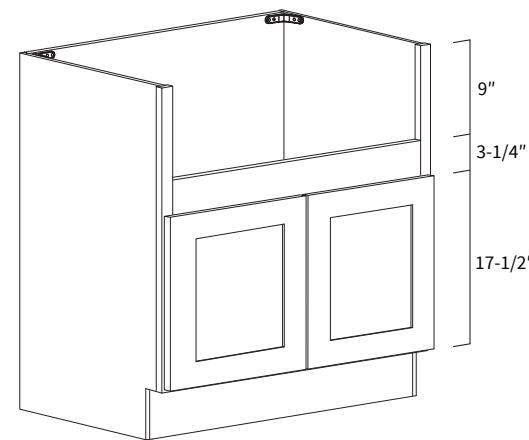

Features

- Two doors
- One false drawer front

Sink Base Diagonal Corner 24"

Item Code	Dimension
SBD36	36"W x 34-1/2"H x 24"D
SBD42	42"W x 34-1/2"H x 24"D

Features

- One door
- One false drawer front

Farm Sink Base

Item Code	Dimension
FSB33	33"W x 34-1/2"H x 24"D
FSB36	36"W x 34-1/2"H x 24"D

Features

- Two doors
- FSB33 Opening 30"W x 9"H x 22-1/2"D
- FSB36 Opening 33"W x 9"H x 22-1/2"D

SBD36

SBD42

Base Blind Corner 39"