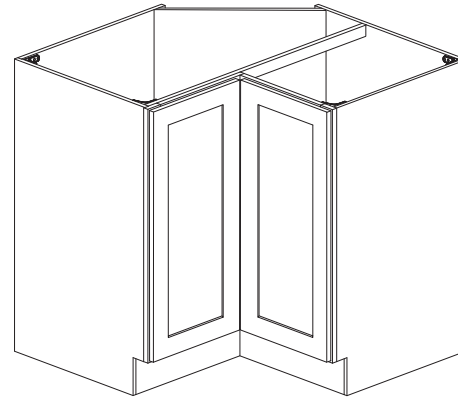

Item Code	Dimension
BBC42	42"W x 34-1/2"H x 24"D

Features

- One full height door 17-1/2" wide, 15" opening
- Hinges on the central stile
- Filler needs to be ordered separately
- One shelf

Opening Dimensions

Installation Diagram

Opening Dimensions

Installation Diagram

Base Lazy Susan

Item Code	Dimension
BLS33	33"W x 34-1/2"H x 24"D
BLS36	36"W x 34-1/2"H x 24"D

Features

- Full height bi-folding door
- Two wooden susan included
- Wooden susan 26-1/4" diameter
- Soft close not available

Spice Rack

Item Code	Dimension
BSR09	9"W x 34-1/2"H x 24"D
BSR12	12"W x 34-1/2"H x 24"D

Features

- Three levels of spice racks
- Fits items up to 9" tall

Trash Bin Cabinet

Item Code	Dimension
TB15	15"W x 34-1/2"H x 24"D
TB18	18"W x 34-1/2"H x 24"D