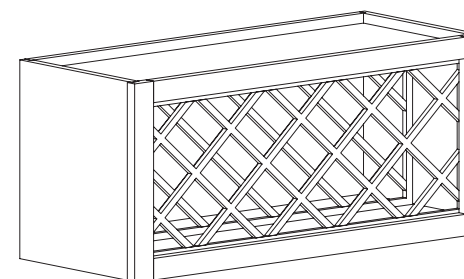

Wall Microwave 27" Wide

Item Code	Dimension
WMC2730	27"W x 30"H x 12"D
WMC2736	27"W x 36"H x 12"D
WMC2739	27"W x 39"H x 12"D

Features

- Two doors
- Finished interior, exterior and shelf
- Bottom shelf dimension: 24" x 16" x 3/4"
- Opening 24"W x 15-3/4"H

Wall Wine Rack 15" High

Item Code	Dimension
WWR3015	30"W x 15"H x 12"D

Features

- Finished interior and exterior
- Can be used in both wall and base application

Glass Holder

Item Code	Dimension
GH30	28-1/2"W x 1-1/2"H x 12"D