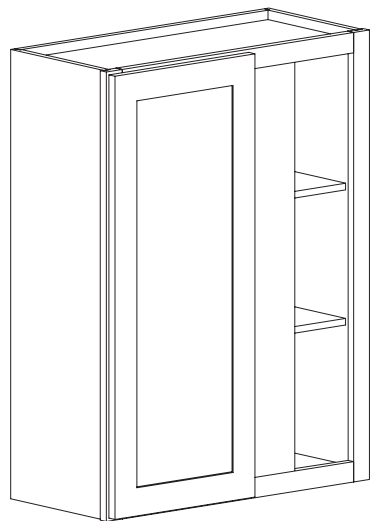

Item Code	Dimension
WBC2715	27"W x 15"H x 12"D
WBC2730*	27"W x 30"H x 12"D
WBC2736*	27"W x 36"H x 12"D
WBC2739**	27"W x 39"H x 12"D

Features

- One door 14-1/2" wide, 12" opening
- Hinges on the central stile
- Cabinet can be flipped for left/right application
- Filler needs to be ordered separately

Wall Blind Corner 30"

Item Code	Dimension
WBC3015	30"W x 15"H x 12"D
WBC3030*	30"W x 30"H x 12"D
WBC3036*	30"W x 36"H x 12"D
WBC3039**	30"W x 39"H x 12"D

Features

- One door 17-1/2" wide, 15" opening
- Hinges on the central stile
- Cabinet can be flipped for left/right application
- Filler needs to be ordered separately

*Two Shelves

**Three Shelves

Wall Lazy Susan 24"

Item Code	Dimension
WLS2415	24"W x 15"H x 12"D
WLS2430*	24"W x 30"H x 12"D
WLS2436*	24"W x 36"H x 12"D
WLS2439**	24"W x 39"H x 12"D

Features

- Bi-folding door 10-3/4" wide each
- Soft close not available

*Two Shelves

**Three Shelves

Opening Dimensions

Installation Diagram

Wall Diagonal Corner 24"

Item Code	Dimension
WDC2415	24"W x 15"H x 12"D
WDC2430*	24"W x 30"H x 12"D
WDC2436*	24"W x 36"H x 12"D
WDC2439**	24"W x 39"H x 12"D