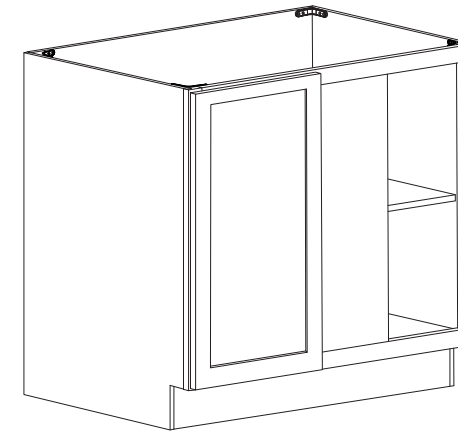

Item Code	Dimension
FSB33	33"W x 34-1/2"H x 24"D
FSB36	36"W x 34-1/2"H x 24"D

Features

- Two doors
- FSB33 Opening 30"W x 9"H x 22-1/2"D
- FSB36 Opening 33"W x 9"H x 22-1/2"D

SBD36

SBD42

Base Blind Corner 39"

Item Code	Dimension
BBC39	39"W x 34-1/2"H x 24"D

Features

- One full height door 14-1/2" wide, 12" opening
- Hinges on the central stile
- Filler needs to be ordered separately
- One shelf

Base Blind Corner 42"

Item Code	Dimension
BBC42	42"W x 34-1/2"H x 24"D

Features

- One full height door 17-1/2" wide, 15" opening
- Hinges on the central stile
- Filler needs to be ordered separately
- One shelf

Opening Dimensions