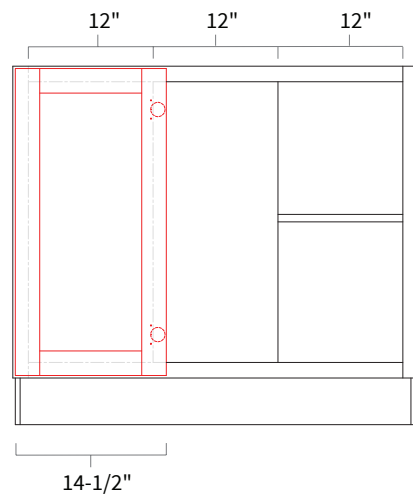

Wall Blind Corner 30"

Item Code	Dimension
WBC3015	30"W x 15"H x 12"D
WBC3030*	30"W x 30"H x 12"D
WBC3036*	30"W x 36"H x 12"D
WBC3039**	30"W x 39"H x 12"D

Features

- One door 17-1/2" wide, 15" opening
- Hinges on the central stile
- Cabinet can be flipped for left/right application
- Filler needs to be ordered separately

Item Code	Dimension
FSB33	33"W x 34-1/2"H x 24"D
FSB36	36"W x 34-1/2"H x 24"D

Features

- Two doors
- FSB33 Opening 30"W x 9"H x 22-1/2"D
- FSB36 Opening 33"W x 9"H x 22-1/2"D

SBD36

SBD42

Base Blind Corner 39"

Item Code	Dimension
BBC39	39"W x 34-1/2"H x 24"D

Features

- One full height door 14-1/2" wide, 12" opening
- Hinges on the central stile
- Filler needs to be ordered separately
- One shelf

Base Blind Corner 42"

Item Code	Dimension
BBC42	42"W x 34-1/2"H x 24"D

Features

- One full height door 17-1/2" wide, 15" opening
- Hinges on the central stile
- Filler needs to be ordered separately
- One shelf

Opening Dimensions