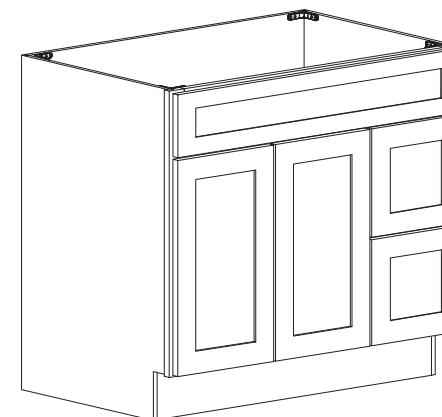

Item Code	Dimension
VB36DR	36"W x 34-1/2"H x 21"D

Features

- Two doors
- One false drawer front
- Two drawers 12" wide

Base Vanity

Item Code	Dimension
VB48DS	48"W x 34-1/2"H x 21"D
VB60DS	60"W x 34-1/2"H x 21"D