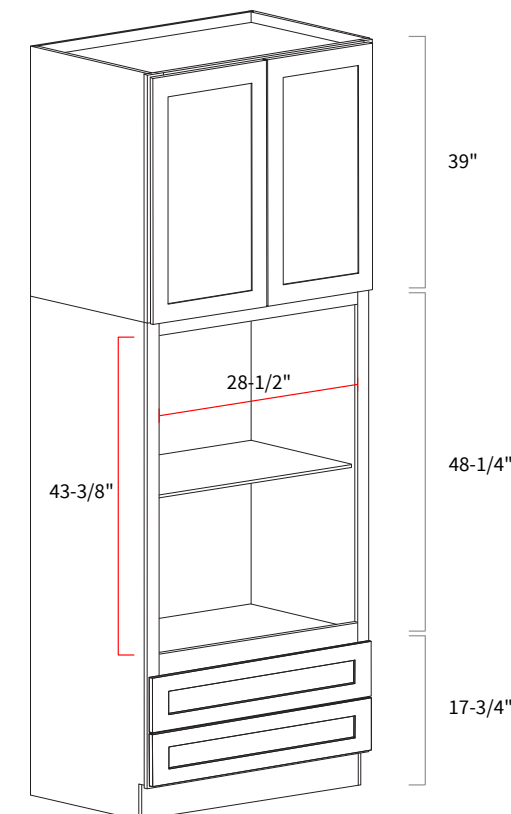

Single Oven Pantry 105"

Item Code	Dimension
SOP31105	31-1/2"W x 105"H x 24"D

Features

- Opening 28-1/2"W x 25-1/2"H
- Two shelves
- One small drawer
- Two big drawers
- Filler needs to be ordered separately
- Box is separated into TOP/BOTTOM two portions

Double Oven Pantry 93"

Item Code	Dimension
DOP3193	31-1/2"W x 93"H x 24"D

Features

- Opening 28-1/2"W x 43-3/8"H
- Three shelves
- Two small drawers
- Filler needs to be ordered separately
- Toe kick box is separated

Double Oven Pantry 105"

Item Code	Dimension
DOP31105	31-1/2"W x 105"H x 24"D

Features

- Opening 28-1/2"W x 43-3/8"H
- Three shelves
- Two small drawers
- Filler needs to be ordered separately
- Box is separated into TOP/BOTTOM two portions

Base Single Door

Item Code	Dimension
B09*	9"W x 34-1/2"H x 24"D
B12	12"W x 34-1/2"H x 24"D
B15	15"W x 34-1/2"H x 24"D
B18	18"W x 34-1/2"H x 24"D
B21	21"W x 34-1/2"H x 24"D

Features

- One door
 - One drawer
 - One shelf
- *One full height door, no drawer