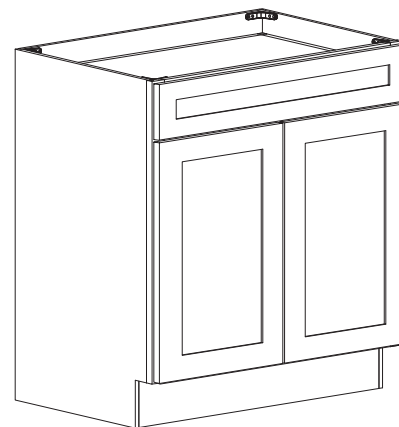

Features

- Two doors
- One drawer
- One shelf