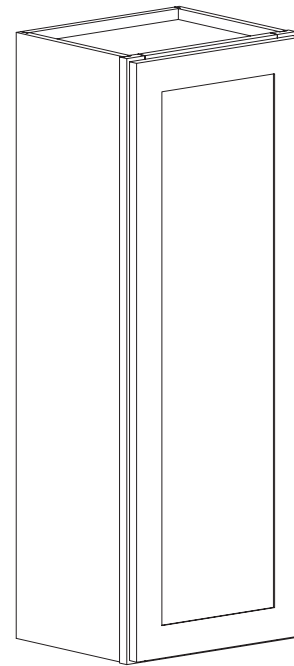

Wall Single Door 39" High

Item Code	Dimension
W0939	9"W x 39"H x 12"D
W1239	12"W x 39"H x 12"D
W1539	15"W x 39"H x 12"D
W1839	18"W x 39"H x 12"D
W2139	21"W x 39"H x 12"D

Features

- One Door
- Three Shelves