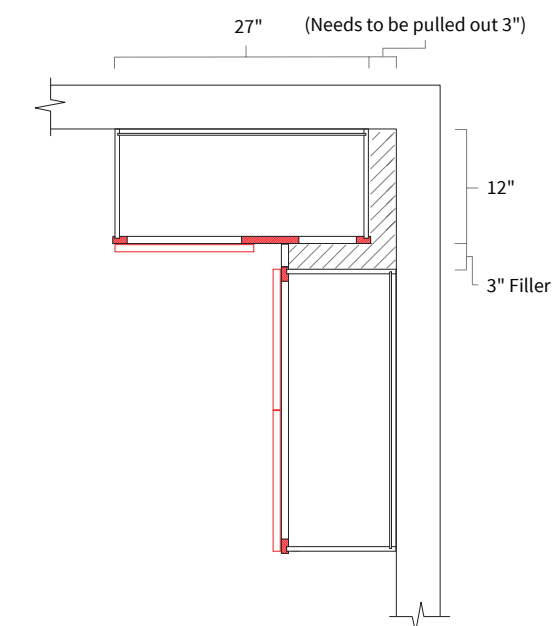

Item Code	Dimension
WBC2715	27"W x 15"H x 12"D
WBC2730*	27"W x 30"H x 12"D
WBC2736*	27"W x 36"H x 12"D
WBC2739**	27"W x 39"H x 12"D

Features

- One door 14-1/2" wide, 12" opening
- Hinges on the central stile
- Cabinet can be flipped for left/right application
- Filler needs to be ordered separately

*Two Shelves

**Three Shelves

Wall Refrigerator Double Door 33" High

Item Code	Dimension
W333324	33"W x 33"H x 24"D
W363324	36"W x 33"H x 24"D

Features

- Two Doors
- One Shelf

Opening Dimensions

Installation Diagram

Wall Blind Corner 30"

Item Code	Dimension
WBC3015	30"W x 15"H x 12"D
WBC3030*	30"W x 30"H x 12"D
WBC3036*	30"W x 36"H x 12"D
WBC3039**	30"W x 39"H x 12"D

Features

- One door 17-1/2" wide, 15" opening
- Hinges on the central stile
- Cabinet can be flipped for left/right application
- Filler needs to be ordered separately