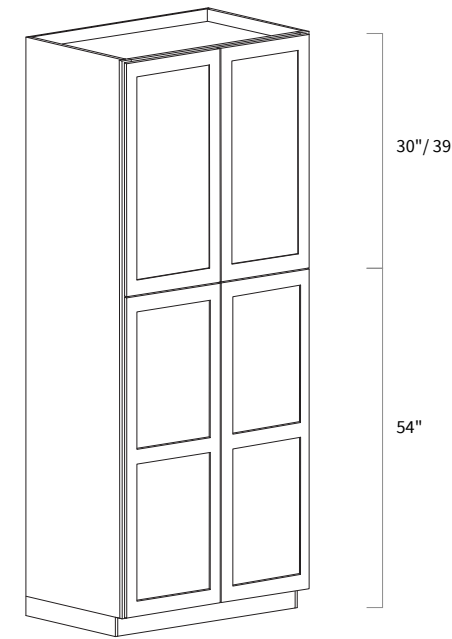

- One Door
- Two Shelves

Wall Double Door 30" High

Item Code	Dimension
W2430	24"W x 30"H x 12"D
W2730	27"W x 30"H x 12"D
W3030	30"W x 30"H x 12"D
W3330	33"W x 30"H x 12"D
W3630	36"W x 30"H x 12"D
W3930	39"W x 30"H x 12"D

Features

- Two doors
- Six shelves
- Box is separated into TOP/BOTTOM two portions

Wall Pantry Double Door 24" Wide

Item Code	Dimension
WP24105	24"W x 105"H x 24"D

Features

- Four doors
- Six shelves
- Box is separated into TOP/BOTTOM two portions

Wall Pantry Double Door 30" Wide

Item Code	Dimension
WP3084	30"W x 84"H x 24"D
WP3093*	30"W x 93"H x 24"D

Features

- Four doors
 - Four shelves
 - Toe kick box is separated
- *Five shelves

Wall Pantry Double Door 36" Wide

Item Code	Dimension
WP3684	36"W x 84"H x 24"D
WP3693*	36"W x 93"H x 24"D

Features

- Four doors
 - Four shelves
 - Toe kick box is separated
- *Five shelves

Wall Pantry Double Door 30" Wide

Item Code	Dimension
WP30105	30"W x 105"H x 24"D