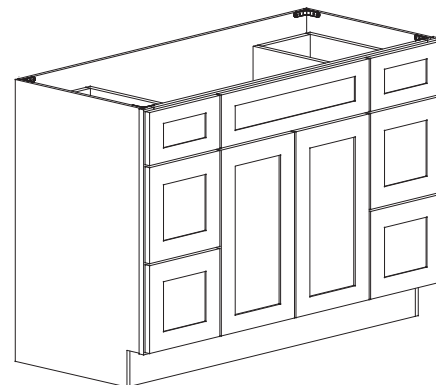

Base Vanity

Item Code	Dimension
VB48DS	48"W x 34-1/2"H x 21"D
VB60DS	60"W x 34-1/2"H x 21"D

Features

- One false drawer front
- Two doors
- Six drawers 12" wide

Knee Drawer

Item Code	Dimension
KD27	27"W x 6-3/4"H x 21"D
KD30	30"W x 6-3/4"H x 21"D
KD36	36"W x 6-3/4"H x 21"D

Features

- One drawer
- Drawer front 6-1/4" height

Base Vanity

Item Code	Dimension
VB60DC	60"W x 34-1/2"H x 21"D