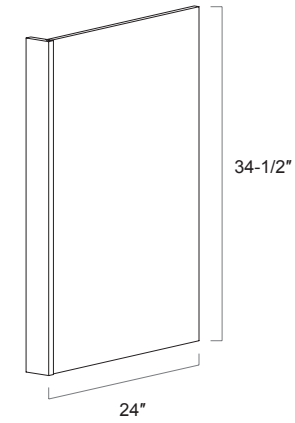

Wall Filler 3"

Item Code	Dimension
WF0351	3"W x 51"H x 3/4"D
WF03108	3"W x 108"H x 3/4"D

Features

- Solid wood
- Finished on all sides

Wall Filler 6"

Item Code	Dimension
WF0651	6"W x 51"H x 3/4"D
WF06108	6"W x 108"H x 3/4"D

Features

- Solid wood
- Finished on all sides

Base Filler

Item Code	Dimension
BF3	3"W x 34-1/2"H x 3/4"D
BF6	6"W x 34-1/2"H x 3/4"D

Features

- Solid wood