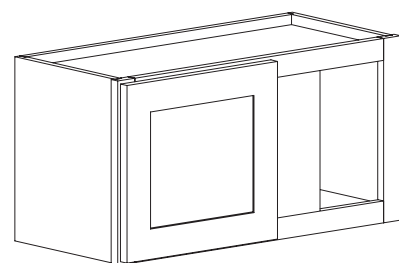

Wall Blind Corner 30"

Item Code	Dimension
WBC3015	30"W x 15"H x 12"D
WBC3030*	30"W x 30"H x 12"D
WBC3036*	30"W x 36"H x 12"D
WBC3039**	30"W x 39"H x 12"D

Features

- One door 17-1/2" wide, 15" opening
- Hinges on the central stile
- Cabinet can be flipped for left/right application
- Filler needs to be ordered separately

*Two Shelves

**Three Shelves

Wall Lazy Susan 24"

Item Code	Dimension
WLS2415	24"W x 15"H x 12"D
WLS2430*	24"W x 30"H x 12"D
WLS2436*	24"W x 36"H x 12"D
WLS2439**	24"W x 39"H x 12"D

Features

- Bi-folding door 10-3/4" wide each
- Soft close not available

*Two Shelves

**Three Shelves

Opening Dimensions

Installation Diagram

Wall Diagonal Corner 24"

Item Code	Dimension
WDC2415	24"W x 15"H x 12"D
WDC2430*	24"W x 30"H x 12"D
WDC2436*	24"W x 36"H x 12"D
WDC2439**	24"W x 39"H x 12"D