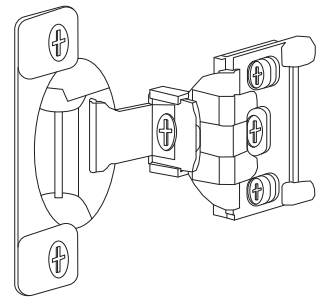

WARRANTY

Hinge

Item Code

DTCHR

Features

- Soft close hinge
- 3D adjustment

Slides

Item Code