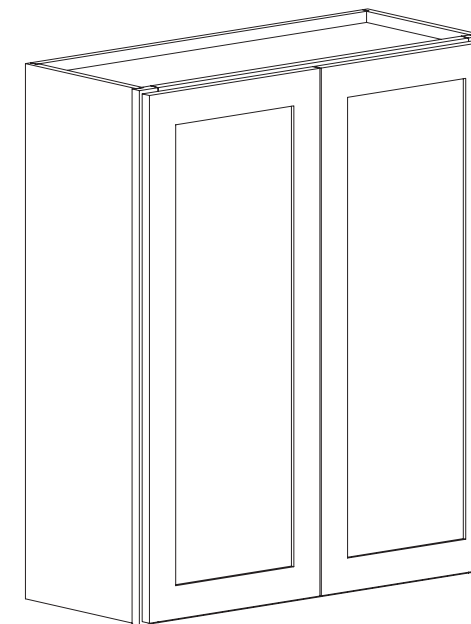

- One Door
- Two Shelves

Wall Double Door 30" High

Item Code	Dimension
W2430	24"W x 30"H x 12"D
W2730	27"W x 30"H x 12"D
W3030	30"W x 30"H x 12"D
W3330	33"W x 30"H x 12"D
W3630	36"W x 30"H x 12"D
W3930	39"W x 30"H x 12"D

Features

- Two Doors
- Two Shelves

Wall Double Door 36" High

Item Code	Dimension
W2436	24"W x 36"H x 12"D
W2736	27"W x 36"H x 12"D
W3036	30"W x 36"H x 12"D
W3336	33"W x 36"H x 12"D
W3636	36"W x 36"H x 12"D
W3936	39"W x 36"H x 12"D

Features

- Two Doors
- Two Shelves

Wall Single Door 39" High

Item Code	Dimension
W0939	9"W x 39"H x 12"D
W1239	12"W x 39"H x 12"D
W1539	15"W x 39"H x 12"D
W1839	18"W x 39"H x 12"D
W2139	21"W x 39"H x 12"D