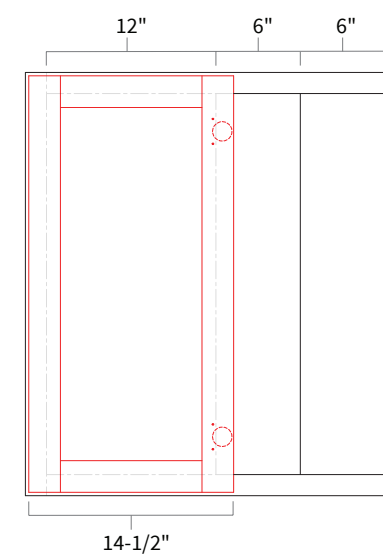

- One Door
- Two Shelves

Wall Double Door 30" High

Item Code	Dimension
W2430	24"W x 30"H x 12"D
W2730	27"W x 30"H x 12"D
W3030	30"W x 30"H x 12"D
W3330	33"W x 30"H x 12"D
W3630	36"W x 30"H x 12"D
W3930	39"W x 30"H x 12"D

Item Code	Dimension
WBC2715	27"W x 15"H x 12"D
WBC2730*	27"W x 30"H x 12"D
WBC2736*	27"W x 36"H x 12"D
WBC2739**	27"W x 39"H x 12"D

Features

- One door 14-1/2" wide, 12" opening
- Hinges on the central stile
- Cabinet can be flipped for left/right application
- Filler needs to be ordered separately

*Two Shelves

**Three Shelves

Wall Refrigerator Double Door 33" High

Item Code	Dimension
W333324	33"W x 33"H x 24"D
W363324	36"W x 33"H x 24"D

Features

- Two Doors
- One Shelf

Opening Dimensions

Installation Diagram

Wall Blind Corner 30"

Item Code	Dimension
WBC3015	30"W x 15"H x 12"D
WBC3030*	30"W x 30"H x 12"D
WBC3036*	30"W x 36"H x 12"D
WBC3039**	30"W x 39"H x 12"D

Features

- One door 17-1/2" wide, 15" opening
- Hinges on the central stile
- Cabinet can be flipped for left/right application
- Filler needs to be ordered separately