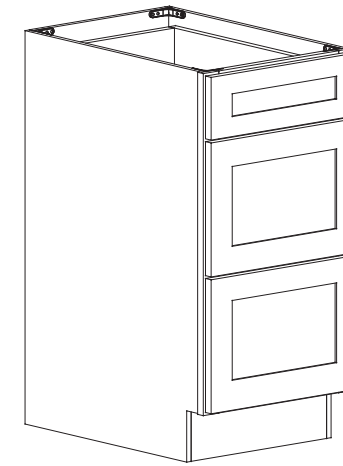

Features

- Three drawers
- Small drawer front 6-1/4" high
- Large drawer front 11-3/8" high