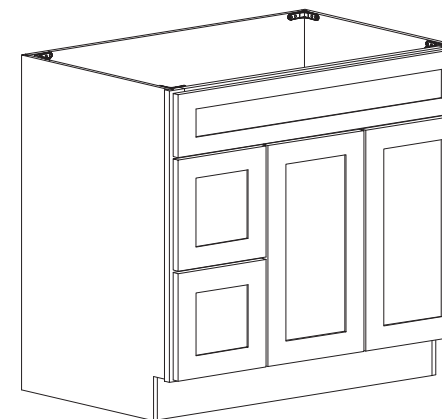

Features

- Three drawers
- Small drawer front 6-1/4" high
- Large drawer front 11-3/8" high

Base Vanity

Item Code	Dimension
VB36DL	36"W x 34-1/2"H x 21"D

Features

- Two doors
- One false drawer front
- Two drawers 12" wide