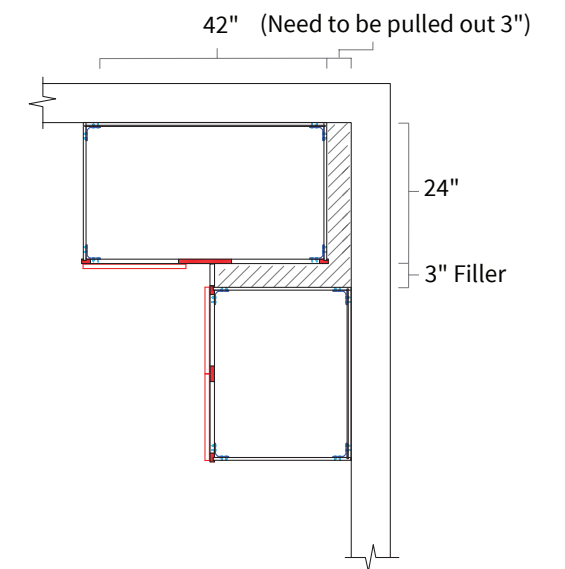

Item Code	Dimension
FSB33	33"W x 34-1/2"H x 24"D
FSB36	36"W x 34-1/2"H x 24"D

Features

- Two doors
- FSB33 Opening 30"W x 9"H x 22-1/2"D
- FSB36 Opening 33"W x 9"H x 22-1/2"D

SBD36

SBD42

Base Blind Corner 39"

Item Code	Dimension
BBC39	39"W x 34-1/2"H x 24"D

Features

- One full height door 14-1/2" wide, 12" opening
- Hinges on the central stile
- Filler needs to be ordered separately
- One shelf

Base Blind Corner 42"

Item Code	Dimension
BBC42	42"W x 34-1/2"H x 24"D

Features

- One full height door 17-1/2" wide, 15" opening
- Hinges on the central stile
- Filler needs to be ordered separately
- One shelf

Opening Dimensions

Installation Diagram

Opening Dimensions

Installation Diagram

Base Lazy Susan

Item Code	Dimension
BLS33	33"W x 34-1/2"H x 24"D
BLS36	36"W x 34-1/2"H x 24"D

Features

- Full height bi-folding door
- Two wooden susan included
- Wooden susan 26-1/4" diameter
- Soft close not available