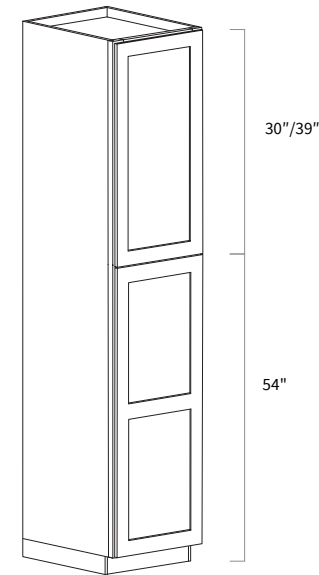

Item Code	Dimension
WDC2415GD	24"W x 15"H x 12"D
WDC2430GD*	24"W x 30"H x 12"D
WDC2436GD*	24"W x 36"H x 12"D
WDC2439GD**	24"W x 39"H x 12"D

Features

- One door 14-3/4" wide, 13-3/4" opening
- *Two Shelves
- **Three Shelves

Wall Microwave 27" Wide

Item Code	Dimension
WMC2730	27"W x 30"H x 12"D
WMC2736	27"W x 36"H x 12"D
WMC2739	27"W x 39"H x 12"D

Features

- Two doors
- Finished interior, exterior and shelf
- Bottom shelf dimension: 24" x 16" x 3/4"
- Opening 24"W x 15-3/4"H

Wall Wine Rack 15" High

Item Code	Dimension
WWR3015	30"W x 15"H x 12"D

Features

- Finished interior and exterior
- Can be used in both wall and base application

Glass Holder

Item Code	Dimension
GH30	28-1/2"W x 1-1/2"H x 12"D

Wall Pantry Single Door 18" Wide

Item Code	Dimension
WP1884	18"W x 84"H x 24"D
WP1893*	18"W x 93"H x 24"D

Features

- Two doors
 - Four shelves
 - Toe kick box is separated
- *Five shelves

Wall Pantry Double Door 24" Wide