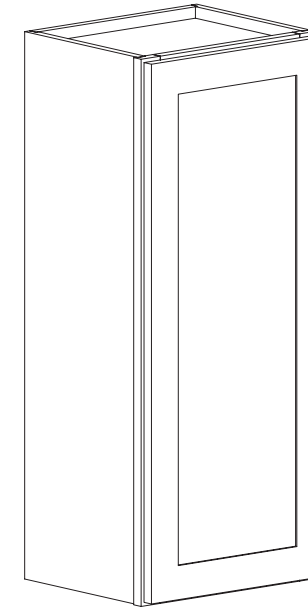

Features

- Two Doors
- No Shelf

Wall Single Door 30" High

Item Code	Dimension
W0930	9"W x 30"H x 12"D
W1230	12"W x 30"H x 12"D
W1530	15"W x 30"H x 12"D
W1830	18"W x 30"H x 12"D
W2130	21"W x 30"H x 12"D

Features

- One Door
- Two Shelves

Wall Single Door 36" High

Item Code	Dimension
W0936	9"W x 36"H x 12"D
W1236	12"W x 36"H x 12"D
W1536	15"W x 36"H x 12"D
W1836	18"W x 36"H x 12"D
W2136	21"W x 36"H x 12"D

Features

- One Door
- Two Shelves

Wall Double Door 30" High

Item Code	Dimension
W2430	24"W x 30"H x 12"D
W2730	27"W x 30"H x 12"D
W3030	30"W x 30"H x 12"D
W3330	33"W x 30"H x 12"D
W3630	36"W x 30"H x 12"D
W3930	39"W x 30"H x 12"D

Features

- Two Doors
- Two Shelves

Wall Double Door 36" High

Item Code	Dimension
W2436	24"W x 36"H x 12"D
W2736	27"W x 36"H x 12"D
W3036	30"W x 36"H x 12"D
W3336	33"W x 36"H x 12"D
W3636	36"W x 36"H x 12"D
W3936	39"W x 36"H x 12"D