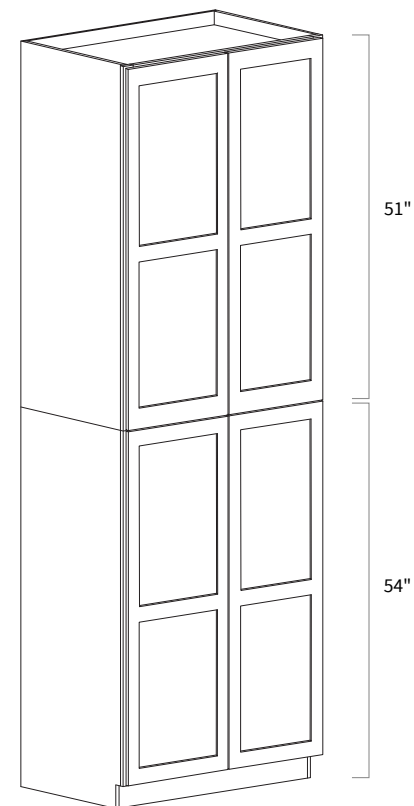

- One Door
- Two Shelves

Wall Double Door 30" High

Item Code	Dimension
W2430	24"W x 30"H x 12"D
W2730	27"W x 30"H x 12"D
W3030	30"W x 30"H x 12"D
W3330	33"W x 30"H x 12"D
W3630	36"W x 30"H x 12"D
W3930	39"W x 30"H x 12"D

Wall Pantry Double Door 30" Wide

Item Code	Dimension
WP3084	30"W x 84"H x 24"D
WP3093*	30"W x 93"H x 24"D

Features

- Four doors
 - Four shelves
 - Toe kick box is separated
- *Five shelves

Wall Pantry Double Door 36" Wide

Item Code	Dimension
WP3684	36"W x 84"H x 24"D
WP3693*	36"W x 93"H x 24"D

Features

- Four doors
 - Four shelves
 - Toe kick box is separated
- *Five shelves

Wall Pantry Double Door 30" Wide

Item Code	Dimension
WP30105	30"W x 105"H x 24"D

Features

- Four doors
- Six shelves
- Box is separated into TOP/BOTTOM two portions

Wall Pantry Double Door 36" Wide

Item Code	Dimension
WP36105	36"W x 105"H x 24"D

Features

- Four doors
- Six shelves
- Box is separated into TOP/BOTTOM two portions