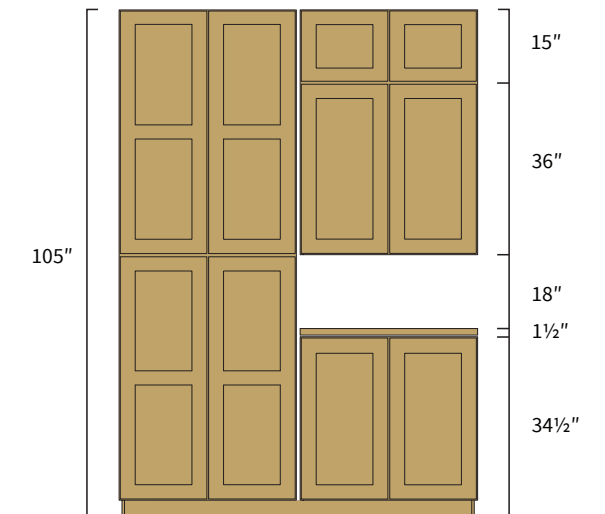

BC1004
Mingo Oak
Stain

3

CABINET PLANNING

8' Ceiling With 36" Tall Wall Cabinet

8' Ceiling With 39" Tall Wall Cabinet

7' Ceiling

9' Ceiling

4

CABINET CONSTRUCTION

WALL CABINET FEATURE

BASE CABINET FEATURE

5

DOOR & OVERLAY MEASUREMENTS

6

ADDITIONAL COMPONENTS

Crown Molding