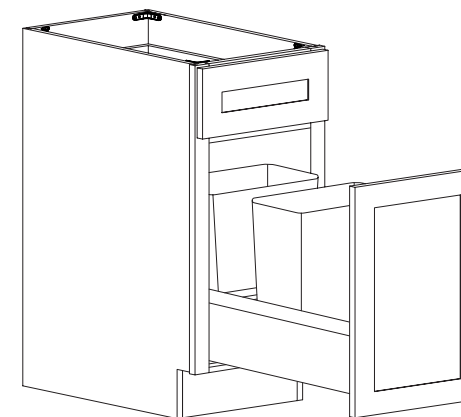

Features

- One drawer
- One trash bin for TB15
- Double trash bin for TB18