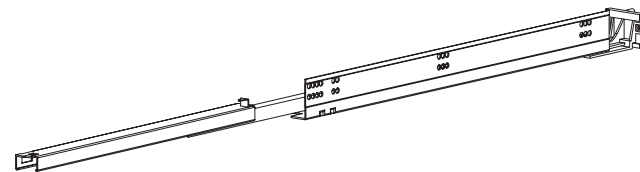

Features

- Full extension
- Undermount
- 3D adjustment
- Soft close