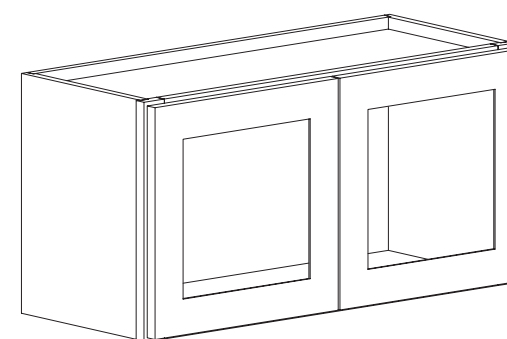

*Two Shelves

**Three Shelves

Opening Dimensions

Installation Diagram

Wall Diagonal Corner 24"

Item Code	Dimension
WDC2415	24"W x 15"H x 12"D
WDC2430*	24"W x 30"H x 12"D
WDC2436*	24"W x 36"H x 12"D
WDC2439**	24"W x 39"H x 12"D

Features

- One door 14-3/4" wide, 13-3/4" opening
- Glass door available, glass insert included

*Two Shelves

**Three Shelves

Wall Single Glass Door 15" High

Item Code	Dimension
W1215GD	12"W x 15"H x 12"D
W1515GD	15"W x 15"H x 12"D
W1815GD	18"W x 15"H x 12"D
W2115GD	21"W x 15"H x 12"D

Features

- One Door
- No Shelf

Wall Double Glass Door 15" High

Item Code	Dimension
W2415GD	24"W x 15"H x 12"D
W2715GD	27"W x 15"H x 12"D
W3015GD	30"W x 15"H x 12"D
W3315GD	33"W x 15"H x 12"D
W3615GD	36"W x 15"H x 12"D