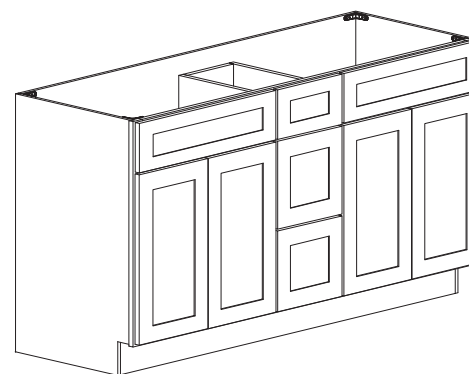

Features

- Two false drawer fronts
- Four doors
- Three drawers 12" wide

Roll Out Tray

Item Code	Dimension
RT18	14"W x 3-1/2"H x 21"D
RT21	17"W x 3-1/2"H x 21"D
RT24	20"W x 3-1/2"H x 21"D
RT27	23"W x 3-1/2"H x 21"D
RT30	26"W x 3-1/2"H x 21"D
RT33	29"W x 3-1/2"H x 21"D
RT36	32"W x 3-1/2"H x 21"D

Features

- 5/8" thick solid hardwood
- Dovetail construction box
- Clear coat finish