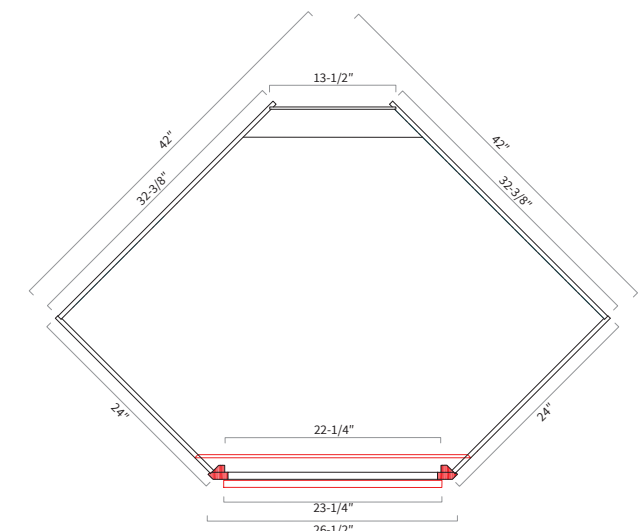

Sink Base

Item Code	Dimension
SB24	24"W x 34-1/2"H x 24"D
SB30	30"W x 34-1/2"H x 24"D
SB33	33"W x 34-1/2"H x 24"D
SB36	36"W x 34-1/2"H x 24"D
SB42	42"W x 34-1/2"H x 24"D

Features

- Two doors
- One false drawer front

Sink Base Diagonal Corner 24"

Item Code	Dimension
SBD36	36"W x 34-1/2"H x 24"D
SBD42	42"W x 34-1/2"H x 24"D

Features

- One door
- One false drawer front

Farm Sink Base

Item Code	Dimension
FSB33	33"W x 34-1/2"H x 24"D
FSB36	36"W x 34-1/2"H x 24"D

Features

- Two doors
- FSB33 Opening 30"W x 9"H x 22-1/2"D
- FSB36 Opening 33"W x 9"H x 22-1/2"D

SBD42