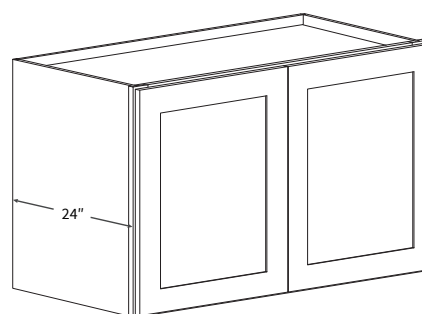

Item Code	Dimension
WBC2715	27"W x 15"H x 12"D
WBC2730*	27"W x 30"H x 12"D
WBC2736*	27"W x 36"H x 12"D
WBC2739**	27"W x 39"H x 12"D

Features

- One door 14-1/2" wide, 12" opening
- Hinges on the central stile
- Cabinet can be flipped for left/right application
- Filler needs to be ordered separately

*Two Shelves

**Three Shelves

Wall Refrigerator Double Door 33" High

Item Code	Dimension
W333324	33"W x 33"H x 24"D
W363324	36"W x 33"H x 24"D

Features

- Two Doors
- One Shelf

Opening Dimensions

Installation Diagram

Wall Blind Corner 30"

Item Code	Dimension
WBC3015	30"W x 15"H x 12"D
WBC3030*	30"W x 30"H x 12"D
WBC3036*	30"W x 36"H x 12"D
WBC3039**	30"W x 39"H x 12"D

Features

- One door 17-1/2" wide, 15" opening
- Hinges on the central stile
- Cabinet can be flipped for left/right application
- Filler needs to be ordered separately