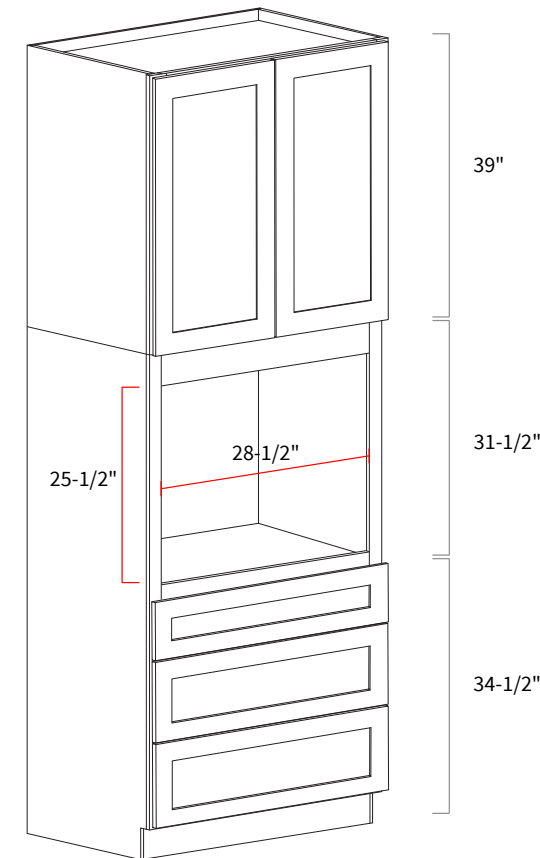

- One Door
- Two Shelves

Wall Double Door 30" High

Item Code	Dimension
W2430	24"W x 30"H x 12"D
W2730	27"W x 30"H x 12"D
W3030	30"W x 30"H x 12"D
W3330	33"W x 30"H x 12"D
W3630	36"W x 30"H x 12"D
W3930	39"W x 30"H x 12"D

Features

- Four doors
- Six shelves
- Box is separated into TOP/BOTTOM two portions

Wall Pantry Double Door 36" Wide

Item Code	Dimension
WP36105	36"W x 105"H x 24"D

Features

- Four doors
- Six shelves
- Box is separated into TOP/BOTTOM two portions

Single Oven Pantry 93"

Item Code	Dimension
SOP3193	31-1/2"W x 93"H x 24"D

Features

- Opening 28-1/2"W x 25-1/2"H
- One shelf
- One small drawer
- Two big drawers
- Filler needs to be ordered separately
- Toe kick box is separated

Single Oven Pantry 105"

Item Code	Dimension
SOP31105	31-1/2"W x 105"H x 24"D

Features

- Opening 28-1/2"W x 25-1/2"H
- Two shelves
- One small drawer
- Two big drawers
- Filler needs to be ordered separately
- Box is separated into TOP/BOTTOM two portions