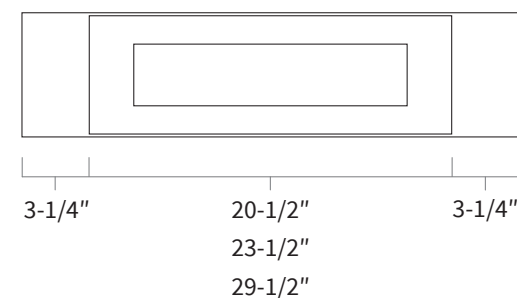

Base Vanity

Item Code	Dimension
VB48DS	48"W x 34-1/2"H x 21"D
VB60DS	60"W x 34-1/2"H x 21"D

Features

- One false drawer front
- Two doors
- Six drawers 12" wide

Knee Drawer

Item Code	Dimension
KD27	27"W x 6-3/4"H x 21"D
KD30	30"W x 6-3/4"H x 21"D
KD36	36"W x 6-3/4"H x 21"D

Features

- One drawer
- Drawer front 6-1/4" height

Base Vanity

Item Code	Dimension
VB60DC	60"W x 34-1/2"H x 21"D