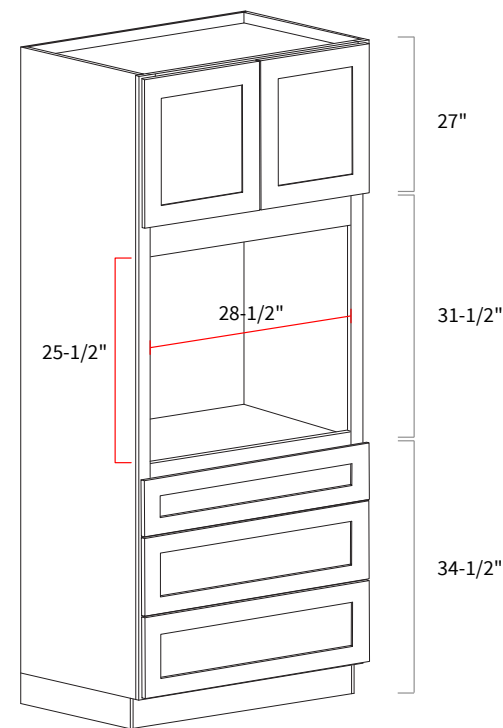

- One Door
- Two Shelves

Wall Double Door 30" High

Item Code	Dimension
W2430	24"W x 30"H x 12"D
W2730	27"W x 30"H x 12"D
W3030	30"W x 30"H x 12"D
W3330	33"W x 30"H x 12"D
W3630	36"W x 30"H x 12"D
W3930	39"W x 30"H x 12"D

Item Code	Dimension
WP3684	36"W x 84"H x 24"D
WP3693*	36"W x 93"H x 24"D

Features

- Four doors
 - Four shelves
 - Toe kick box is separated
- *Five shelves

Wall Pantry Double Door 30" Wide

Item Code	Dimension
WP30105	30"W x 105"H x 24"D

Features

- Four doors
- Six shelves
- Box is separated into TOP/BOTTOM two portions

Wall Pantry Double Door 36" Wide

Item Code	Dimension
WP36105	36"W x 105"H x 24"D

Features

- Four doors
- Six shelves
- Box is separated into TOP/BOTTOM two portions

Single Oven Pantry 93"

Item Code	Dimension
SOP3193	31-1/2"W x 93"H x 24"D

Features

- Opening 28-1/2"W x 25-1/2"H
- One shelf
- One small drawer
- Two big drawers
- Filler needs to be ordered separately
- Toe kick box is separated