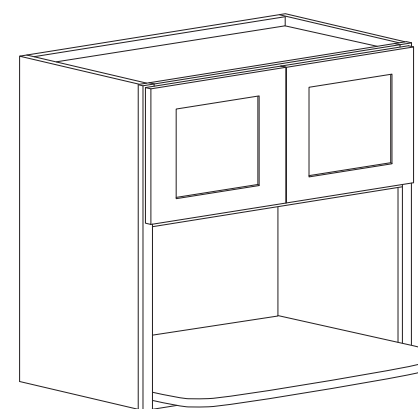

Item Code	Dimension
W2439GD	24"W x 39"H x 12"D
W2739GD	27"W x 39"H x 12"D
W3039GD	30"W x 39"H x 12"D
W3339GD	33"W x 39"H x 12"D
W3639GD	36"W x 39"H x 12"D

Features

- Two Doors
- Three Shelves

Wall Diagonal Corner Glass Door

Item Code	Dimension
WDC2415GD	24"W x 15"H x 12"D
WDC2430GD*	24"W x 30"H x 12"D
WDC2436GD*	24"W x 36"H x 12"D
WDC2439GD**	24"W x 39"H x 12"D

Features

- One door 14-3/4" wide, 13-3/4" opening
- *Two Shelves
- **Three Shelves

Wall Microwave 27" Wide

Item Code	Dimension
WMC2730	27"W x 30"H x 12"D
WMC2736	27"W x 36"H x 12"D
WMC2739	27"W x 39"H x 12"D

Features

- Two doors
- Finished interior, exterior and shelf
- Bottom shelf dimension: 24" x 16" x 3/4"
- Opening 24"W x 15-3/4"H

Wall Wine Rack 15" High

Item Code	Dimension
WWR3015	30"W x 15"H x 12"D

Features

- Finished interior and exterior
- Can be used in both wall and base application

Glass Holder

Item Code	Dimension
GH30	28-1/2"W x 1-1/2"H x 12"D