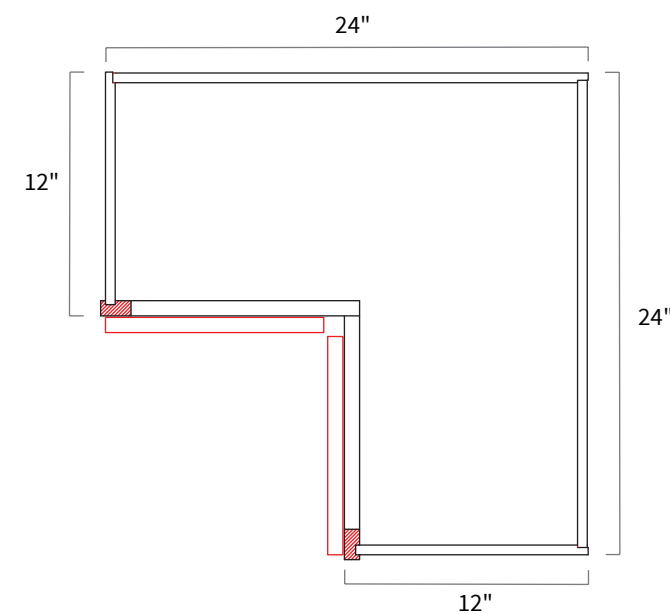

Wall Blind Corner 30"

Item Code	Dimension
WBC3015	30"W x 15"H x 12"D
WBC3030*	30"W x 30"H x 12"D
WBC3036*	30"W x 36"H x 12"D
WBC3039**	30"W x 39"H x 12"D

Features

- One door 17-1/2" wide, 15" opening
- Hinges on the central stile
- Cabinet can be flipped for left/right application
- Filler needs to be ordered separately

*Two Shelves

**Three Shelves

Wall Lazy Susan 24"

Item Code	Dimension
WLS2415	24"W x 15"H x 12"D
WLS2430*	24"W x 30"H x 12"D
WLS2436*	24"W x 36"H x 12"D
WLS2439**	24"W x 39"H x 12"D

Features

- Bi-folding door 10-3/4" wide each
- Soft close not available

*Two Shelves

**Three Shelves

Opening Dimensions

Installation Diagram

Wall Diagonal Corner 24"

Item Code	Dimension
WDC2415	24"W x 15"H x 12"D
WDC2430*	24"W x 30"H x 12"D
WDC2436*	24"W x 36"H x 12"D
WDC2439**	24"W x 39"H x 12"D

Features

- One door 14-3/4" wide, 13-3/4" opening
- Glass door available, glass insert included

*Two Shelves

**Three Shelves

Wall Single Glass Door 15" High

Item Code	Dimension
W1215GD	12"W x 15"H x 12"D
W1515GD	15"W x 15"H x 12"D
W1815GD	18"W x 15"H x 12"D
W2115GD	21"W x 15"H x 12"D