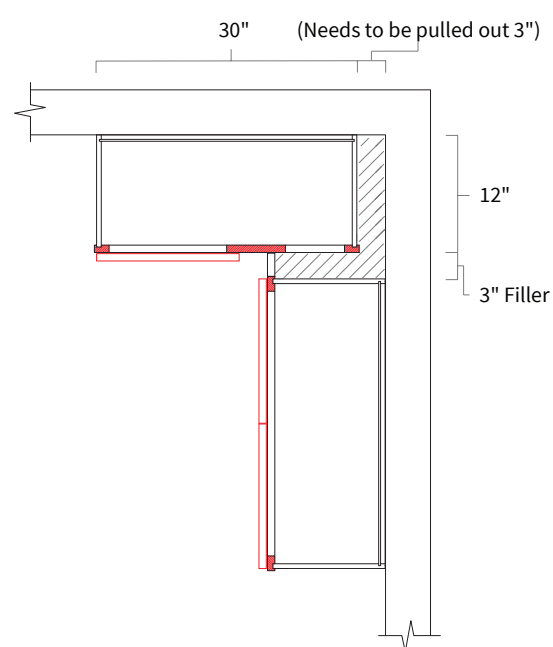

Wall Blind Corner 30"

Item Code	Dimension
WBC3015	30"W x 15"H x 12"D
WBC3030*	30"W x 30"H x 12"D
WBC3036*	30"W x 36"H x 12"D
WBC3039**	30"W x 39"H x 12"D

Features

- One door 17-1/2" wide, 15" opening
- Hinges on the central stile
- Cabinet can be flipped for left/right application
- Filler needs to be ordered separately

*Two Shelves

**Three Shelves

Wall Lazy Susan 24"

Item Code	Dimension
WLS2415	24"W x 15"H x 12"D
WLS2430*	24"W x 30"H x 12"D
WLS2436*	24"W x 36"H x 12"D
WLS2439**	24"W x 39"H x 12"D

Features

- Bi-folding door 10-3/4" wide each
- Soft close not available

*Two Shelves

**Three Shelves

Opening Dimensions

Installation Diagram

Wall Diagonal Corner 24"

Item Code	Dimension
WDC2415	24"W x 15"H x 12"D
WDC2430*	24"W x 30"H x 12"D
WDC2436*	24"W x 36"H x 12"D
WDC2439**	24"W x 39"H x 12"D

Features

- One door 14-3/4" wide, 13-3/4" opening
- Glass door available, glass insert included

*Two Shelves

**Three Shelves

Wall Single Glass Door 15" High

Item Code	Dimension
W1215GD	12"W x 15"H x 12"D
W1515GD	15"W x 15"H x 12"D
W1815GD	18"W x 15"H x 12"D
W2115GD	21"W x 15"H x 12"D