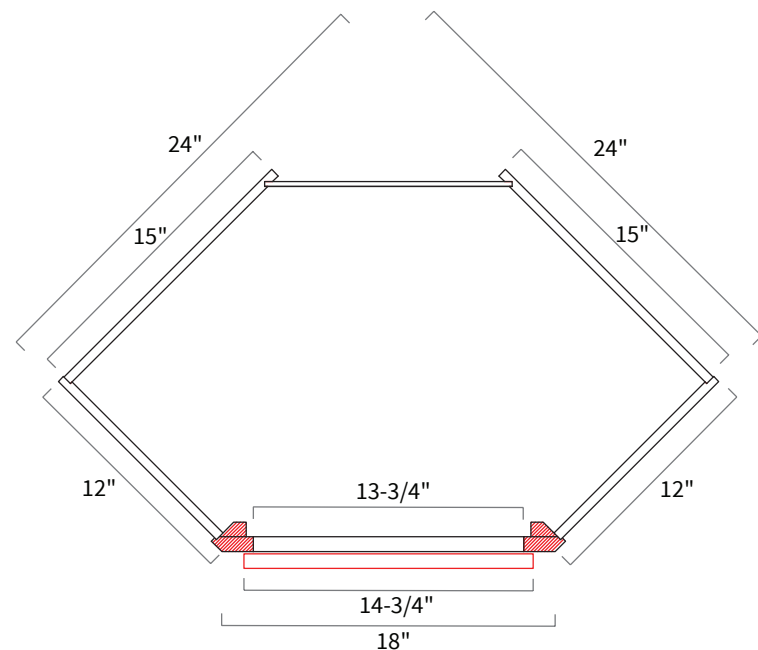

Item Code	Dimension
W2436GD	24"W x 36"H x 12"D
W2736GD	27"W x 36"H x 12"D
W3036GD	30"W x 36"H x 12"D
W3336GD	33"W x 36"H x 12"D
W3636GD	36"W x 36"H x 12"D

Features

- Two Doors
- Two Shelves

Wall Double Glass Door 39" High

Item Code	Dimension
W2439GD	24"W x 39"H x 12"D
W2739GD	27"W x 39"H x 12"D
W3039GD	30"W x 39"H x 12"D
W3339GD	33"W x 39"H x 12"D
W3639GD	36"W x 39"H x 12"D

Features

- Two Doors
- Three Shelves

Wall Diagonal Corner Glass Door

Item Code	Dimension
WDC2415GD	24"W x 15"H x 12"D
WDC2430GD*	24"W x 30"H x 12"D
WDC2436GD*	24"W x 36"H x 12"D
WDC2439GD**	24"W x 39"H x 12"D

Features

- One door 14-3/4" wide, 13-3/4" opening
- *Two Shelves
- **Three Shelves

Wall Microwave 27" Wide

Item Code	Dimension
WMC2730	27"W x 30"H x 12"D
WMC2736	27"W x 36"H x 12"D
WMC2739	27"W x 39"H x 12"D

Features

- Two doors
- Finished interior, exterior and shelf
- Bottom shelf dimension: 24" x 16" x 3/4"
- Opening 24"W x 15-3/4"H