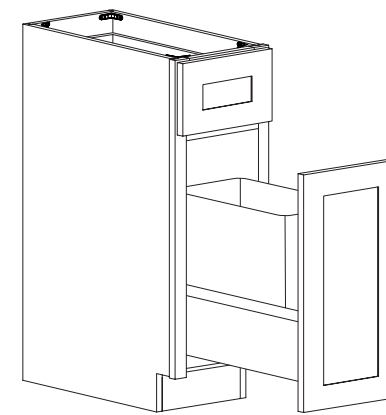

Features

- One drawer
- One trash bin for TB15
- Double trash bin for TB18