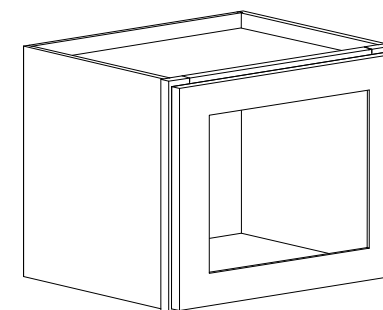

*Two Shelves

**Three Shelves

Opening Dimensions

Installation Diagram

Wall Diagonal Corner 24"

Item Code	Dimension
WDC2415	24"W x 15"H x 12"D
WDC2430*	24"W x 30"H x 12"D
WDC2436*	24"W x 36"H x 12"D
WDC2439**	24"W x 39"H x 12"D

Features

- One door 14-3/4" wide, 13-3/4" opening
- Glass door available, glass insert included

*Two Shelves

**Three Shelves

Wall Single Glass Door 15" High

Item Code	Dimension
W1215GD	12"W x 15"H x 12"D
W1515GD	15"W x 15"H x 12"D
W1815GD	18"W x 15"H x 12"D
W2115GD	21"W x 15"H x 12"D

Features

- One Door
- No Shelf

Wall Double Glass Door 15" High

Item Code	Dimension
W2415GD	24"W x 15"H x 12"D
W2715GD	27"W x 15"H x 12"D
W3015GD	30"W x 15"H x 12"D
W3315GD	33"W x 15"H x 12"D
W3615GD	36"W x 15"H x 12"D