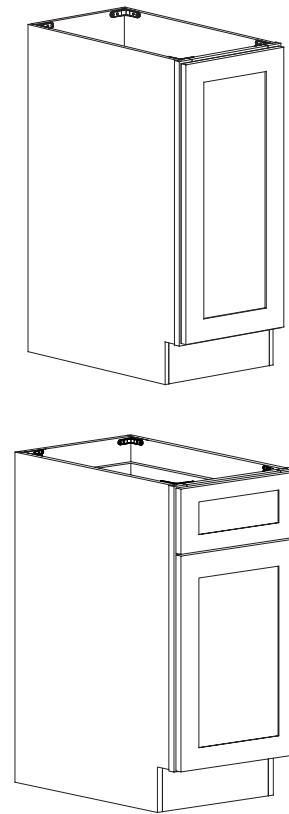

Single Oven Pantry 105"

Item Code	Dimension
SOP31105	31-1/2"W x 105"H x 24"D

Features

- Opening 28-1/2"W x 25-1/2"H
- Two shelves
- One small drawer
- Two big drawers
- Filler needs to be ordered separately
- Box is separated into TOP/BOTTOM two portions

Double Oven Pantry 93"

Item Code	Dimension
DOP3193	31-1/2"W x 93"H x 24"D

Features

- Opening 28-1/2"W x 43-3/8"H
- Three shelves
- Two small drawers
- Filler needs to be ordered separately
- Toe kick box is separated

Double Oven Pantry 105"

Item Code	Dimension
DOP31105	31-1/2"W x 105"H x 24"D

Features

- Opening 28-1/2"W x 43-3/8"H
- Three shelves
- Two small drawers
- Filler needs to be ordered separately
- Box is separated into TOP/BOTTOM two portions

Base Single Door

Item Code	Dimension
B09*	9"W x 34-1/2"H x 24"D
B12	12"W x 34-1/2"H x 24"D
B15	15"W x 34-1/2"H x 24"D
B18	18"W x 34-1/2"H x 24"D
B21	21"W x 34-1/2"H x 24"D

Features

- One door
 - One drawer
 - One shelf
- *One full height door, no drawer