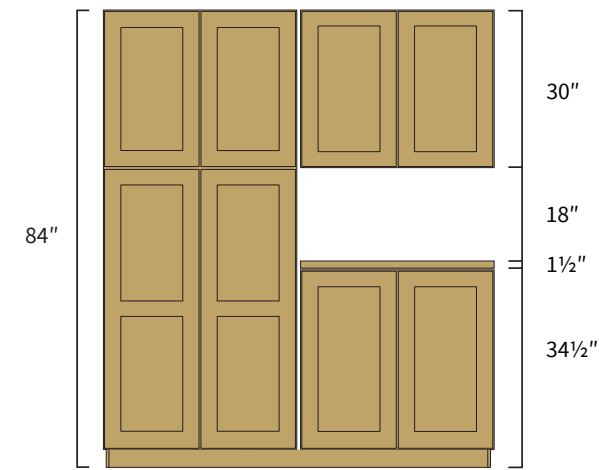

BC1004
Mingo Oak
Stain

3

CABINET PLANNING

8' Ceiling With 36" Tall Wall Cabinet

8' Ceiling With 39" Tall Wall Cabinet

7' Ceiling

9' Ceiling

4