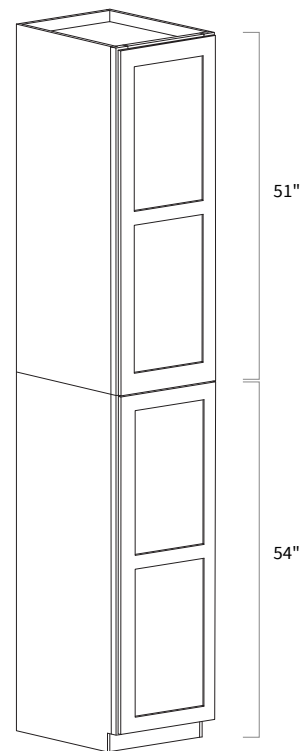

Wall Wine Rack 15" High

Item Code	Dimension
WWR3015	30"W x 15"H x 12"D

Features

- Finished interior and exterior
- Can be used in both wall and base application

Glass Holder

Item Code	Dimension
GH30	28-1/2"W x 1-1/2"H x 12"D

Wall Pantry Single Door 18" Wide

Item Code	Dimension
WP1884	18"W x 84"H x 24"D
WP1893*	18"W x 93"H x 24"D

Features

- Two doors
 - Four shelves
 - Toe kick box is separated
- *Five shelves

Wall Pantry Double Door 24" Wide

Item Code	Dimension
WP2484	24"W x 84"H x 24"D
WP2493*	24"W x 93"H x 24"D

Features

- Four doors
 - Four shelves
 - Toe kick box is separated
- *Five shelves

Wall Pantry Single Door 18" Wide

Item Code	Dimension
WP18105	18"W x 105"H x 24"D

Features

- Two doors
- Six shelves
- Box is separated into TOP/BOTTOM two portions

Wall Pantry Double Door 24" Wide

Item Code	Dimension
WP24105	24"W x 105"H x 24"D

Features

- Four doors
- Six shelves
- Box is separated into TOP/BOTTOM two portions