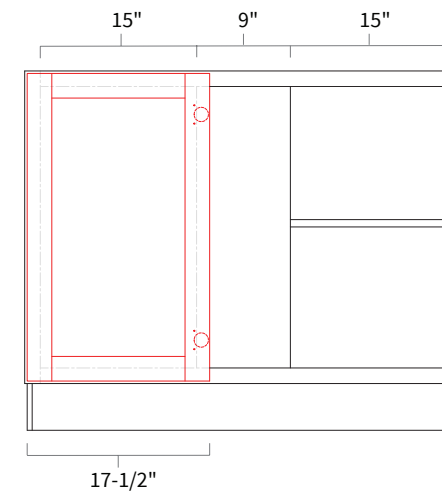

Double Oven Pantry 105"

Item Code	Dimension
DOP31105	31-1/2"W x 105"H x 24"D

Features

- Opening 28-1/2"W x 43-3/8"H
- Three shelves
- Two small drawers
- Filler needs to be ordered separately
- Box is separated into TOP/BOTTOM two portions

Item Code	Dimension
BBC39	39"W x 34-1/2"H x 24"D

Features

- One full height door 14-1/2" wide, 12" opening
- Hinges on the central stile
- Filler needs to be ordered separately
- One shelf

Base Blind Corner 42"

Item Code	Dimension
BBC42	42"W x 34-1/2"H x 24"D

Features

- One full height door 17-1/2" wide, 15" opening
- Hinges on the central stile
- Filler needs to be ordered separately
- One shelf

Opening Dimensions

Installation Diagram

Opening Dimensions

Installation Diagram

Base Lazy Susan

Item Code	Dimension
BLS33	33"W x 34-1/2"H x 24"D
BLS36	36"W x 34-1/2"H x 24"D

Features

- Full height bi-folding door
- Two wooden susan included
- Wooden susan 26-1/4" diameter
- Soft close not available