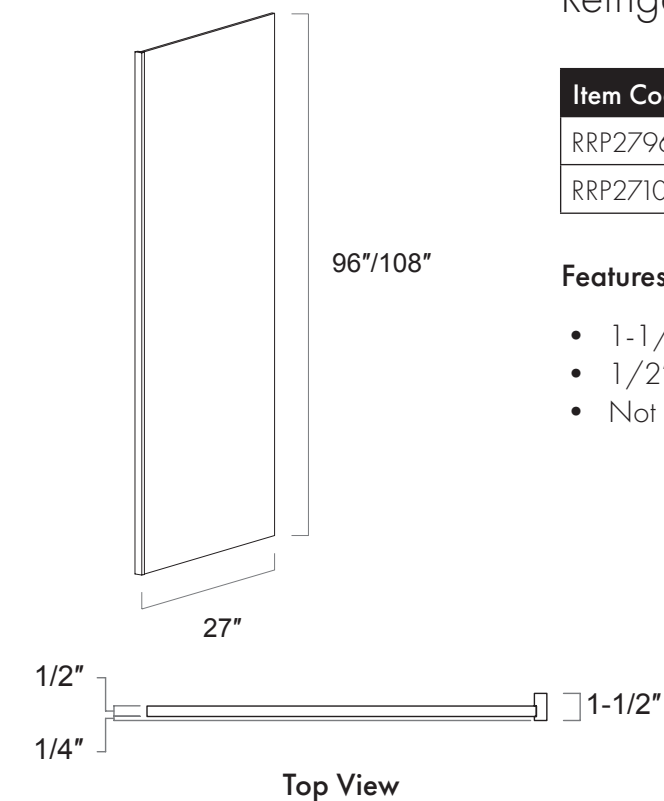

Item Code	Dimension
VB36DR	36"W x 34-1/2"H x 21"D

Features

- Two doors
- One false drawer front
- Two drawers 12" wide

Base Vanity

Item Code	Dimension
VB48DS	48"W x 34-1/2"H x 21"D
VB60DS	60"W x 34-1/2"H x 21"D

Features

- Solid wood

Dishwasher Return Panel

Item Code	Dimension
DWP	3"W x 34-1/2"H x 24"D

Features

- 3" finished filler
- 1/2" thickness plywood panel, finished outside
- Not assembled

Refrigerator Return Panel

Item Code	Dimension
RRP2796	1-1/2"W x 96"H x 27"D
RRP27108	1-1/2"W x 108"H x 27"D

Features

- 1-1/2" finished filler
- 1/2" thickness plywood panel, finished outside
- Not assembled

Skin Panel

Item Code	Dimension
SP1239	12"W x 39"H x 1/4"D
SP1251	12"W x 51"H x 1/4"D

Features

- One side finished
- 1/4" thickness

Skin Panel

Item Code	Dimension
SP2796	27"W x 96"H x 1/4"D

Features

- One side finished
- 1/4" thickness

Skin Panel

Item Code	Dimension
SP2436	24"W x 36"H x 1/4"D