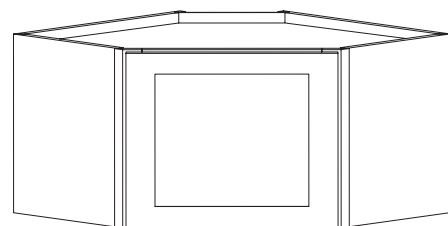

*Two Shelves

**Three Shelves

Wall Lazy Susan 24"

Item Code	Dimension
WLS2415	24"W x 15"H x 12"D
WLS2430*	24"W x 30"H x 12"D
WLS2436*	24"W x 36"H x 12"D
WLS2439**	24"W x 39"H x 12"D

Features

- Bi-folding door 10-3/4" wide each
- Soft close not available

*Two Shelves

**Three Shelves

Opening Dimensions

Installation Diagram

Wall Diagonal Corner 24"

Item Code	Dimension
WDC2415	24"W x 15"H x 12"D
WDC2430*	24"W x 30"H x 12"D
WDC2436*	24"W x 36"H x 12"D
WDC2439**	24"W x 39"H x 12"D

Features

- One door 14-3/4" wide, 13-3/4" opening
- Glass door available, glass insert included

*Two Shelves

**Three Shelves

Wall Single Glass Door 15" High

Item Code	Dimension
W1215GD	12"W x 15"H x 12"D
W1515GD	15"W x 15"H x 12"D
W1815GD	18"W x 15"H x 12"D
W2115GD	21"W x 15"H x 12"D

Features

- One Door
- No Shelf

Wall Double Glass Door 15" High

Item Code	Dimension
W2415GD	24"W x 15"H x 12"D
W2715GD	27"W x 15"H x 12"D
W3015GD	30"W x 15"H x 12"D
W3315GD	33"W x 15"H x 12"D
W3615GD	36"W x 15"H x 12"D