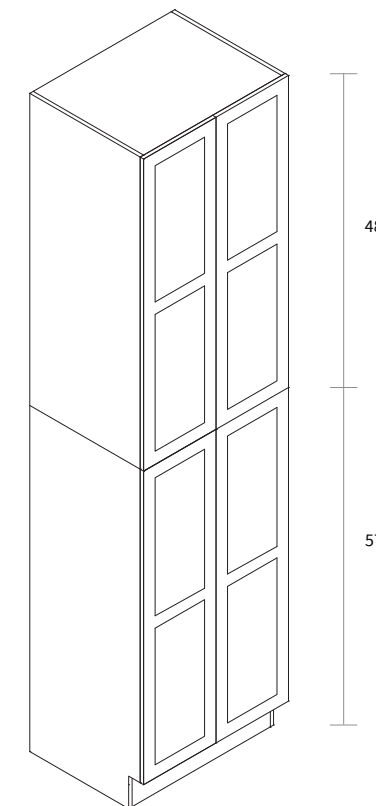

Wall Pantry Double Door 30" Wide

Item Code	Dimension
WP3093	30"W x 93"H x 24"D

Features

- Four doors
- Five shelves
- Toe kick box is separated from the cabinet box

Wall Pantry Double Door 36" Wide

Item Code	Dimension
WP3693	36"W x 93"H x 24"D

Features

- Four doors
- Five shelves
- Toe kick box is separated from the cabinet box

Wall Pantry Double Door 30" Wide

Item Code	Dimension
WP30105	30"W x 105"H x 24"D

Features

- Four doors
- Six shelves
- Box is separated into TOP & BOTTOM two portions

Wall Pantry Double Door 36" Wide

Item Code	Dimension
WP36105	36"W x 105"H x 24"D

Features

- Four doors
- Six shelves
- Box is separated into TOP & BOTTOM two portions

Single Oven Pantry 93"

Item Code	Dimension
SOP3093	30"W x 93"H x 24"D