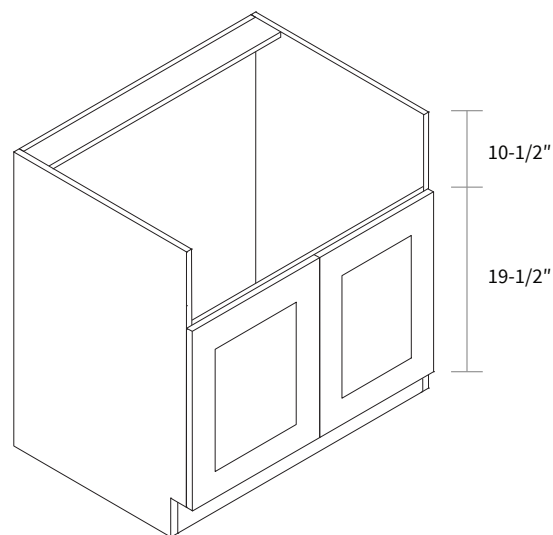

Features

- Two doors
- One false drawer front

Sink Base Diagonal Corner 24"

Item Code	Dimension
SBD36	36"W x 34-1/2"H x 24"D
SBD42	42"W x 34-1/2"H x 24"D

Features

- SBD36: Door 15-5/8" wide, 15-1/4" opening
- SBD42: Door 24-1/8" wide, 23-3/4" opening
- One false drawer front

Farm Sink Base

Item Code	Dimension
FSB33	33"W x 34-1/2"H x 24"D
FSB36	36"W x 34-1/2"H x 24"D
FSB39	39"W x 34-1/2"H x 24"D

Features

- Two doors
- FSB33 Opening 31-1/2"W x 10-1/2"H
- FSB36 Opening 34-1/2"W x 10-1/2"H
- FSB39 Opening 37-1/2"W x 10-1/2"H