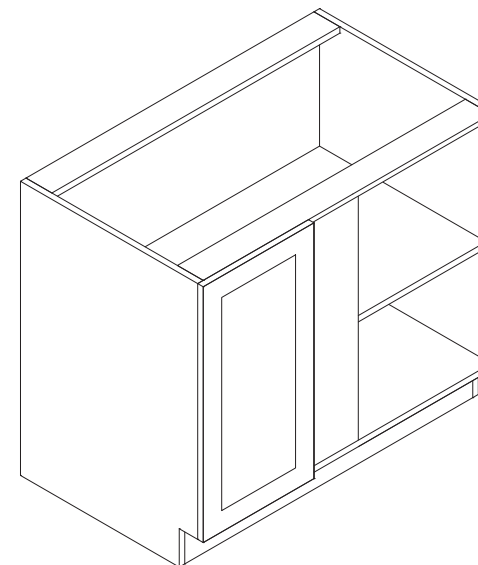

Base Blind Corner 39"

Item Code	Dimension
BBC39	39"W x 34-1/2"H x 24"D

Features

- One full height door 14-7/8" wide, 13-1/2" opening
- Hinges on the central stile
- Filler needs to be ordered separately
- One shelf