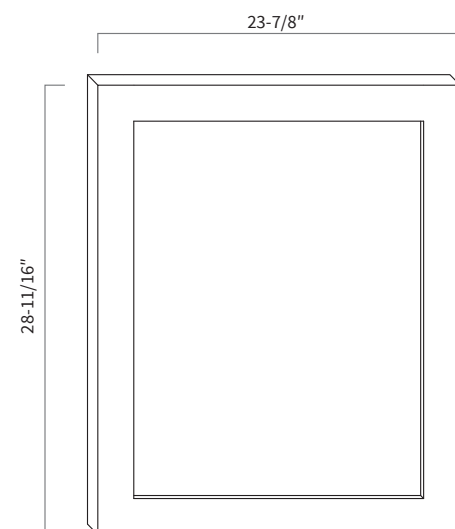

Wall Cabinet Shelf

Item Code	Dimension
WS42	40-1/2"W x 10-5/8"H x 3/4"D

Features

- 3/4" thick plywood
- Clear coat finish

Base Cabinet Shelf

Item Code	Dimension
BS42	40-1/2"W x 22-5/8"H x 3/4"D

Features

- 3/4" thick plywood
- Clear coat finish

Dishwasher Finished Panel

Item Code	Dimension
DFP24	23-7/8"W x 28-11/16"H x 3/4"D

Features

- Panel ready for dishwasher