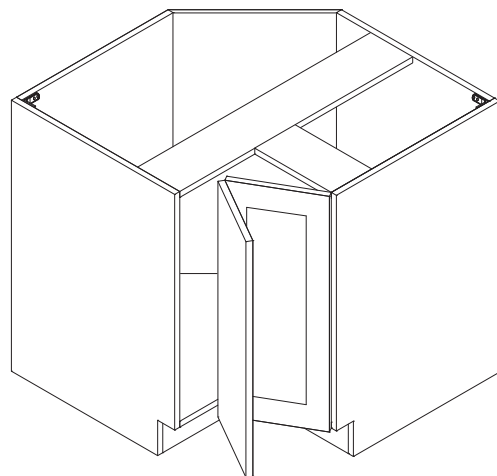

Opening Dimensions

Installation Diagram

Opening Dimensions

Installation Diagram

Base Lazy Susan

Item Code	Dimension
BLS33	33"W x 34-1/2"H x 24"D
BLS36	36"W x 34-1/2"H x 24"D

Features

- Full height bi-folding door
- Two wooden susan included
- Wooden susan 26-1/4" diameter
- Soft close not available