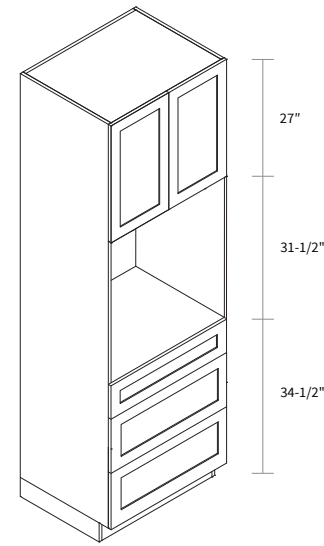

Features

- Four doors
- Five shelves
- Toe kick box is separated from the cabinet box

Wall Pantry Double Door 30" Wide

Item Code	Dimension
WP30105	30"W x 105"H x 24"D

Features

- Four doors
- Six shelves
- Box is separated into TOP & BOTTOM two portions

Wall Pantry Double Door 36" Wide

Item Code	Dimension
WP36105	36"W x 105"H x 24"D

Features

- Four doors
- Six shelves
- Box is separated into TOP & BOTTOM two portions

Single Oven Pantry 93"

Item Code	Dimension
SOP3093	30"W x 93"H x 24"D

Features

- Opening 28-9/16"W x 31-1/2"H
- One shelf
- One small drawer and two big drawers
- Filler needs to be ordered separately
- Toe kick box is separated from the cabinet box

Single Oven Pantry 105"