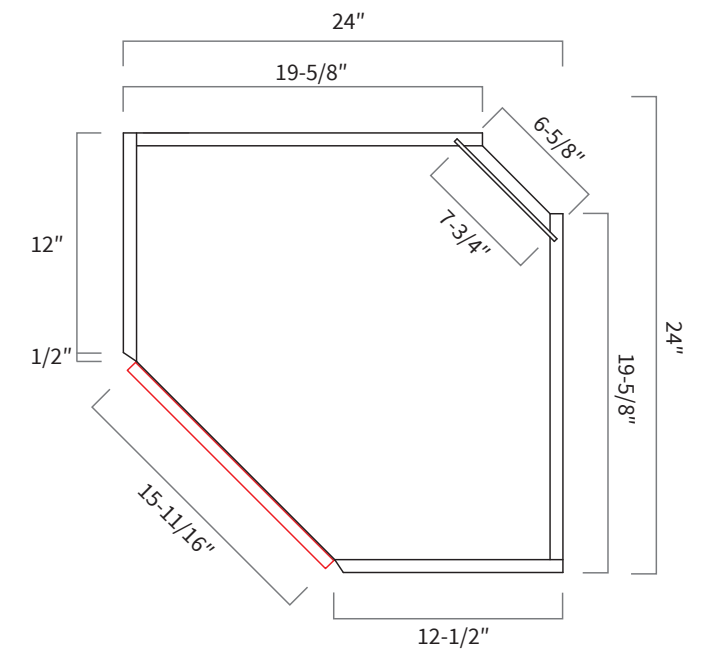

Opening Dimensions

Installation Diagram

Wall Diagonal Corner 24"

Item Code	Dimension
WDC2415	24"W x 15"H x 12"D
WDC2433*	24"W x 33"H x 12"D
WDC2439**	24"W x 39"H x 12"D

Features

- One door 15-11/16" wide, 15-1/2" opening
- Not available in BC2003 Navy Blue
- *Two shelves
- **Three shelves