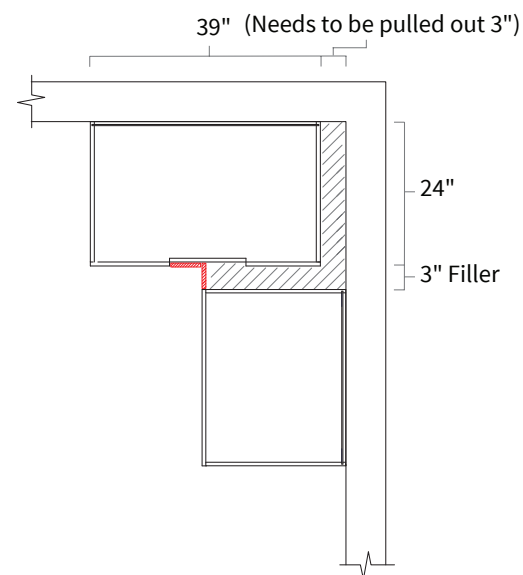

Base Blind Corner 39"

Item Code	Dimension
BBC39	39"W x 34-1/2"H x 24"D

Features

- One full height door 14-7/8" wide, 13-1/2" opening
- Hinges on the central stile
- Filler needs to be ordered separately
- One shelf

Base Blind Corner 42"

Item Code	Dimension
BBC42	42"W x 34-1/2"H x 24"D

Features

- One full height door 17-7/8" wide, 16-1/2" opening
- Hinges on the central stile
- Filler needs to be ordered separately
- One shelf

Opening Dimensions

Installation Diagram

Opening Dimensions

Installation Diagram

Base Lazy Susan

Item Code	Dimension
BLS33	33"W x 34-1/2"H x 24"D
BLS36	36"W x 34-1/2"H x 24"D

Features

- Full height bi-folding door
- Two wooden susan included
- Wooden susan 26-1/4" diameter
- Soft close not available