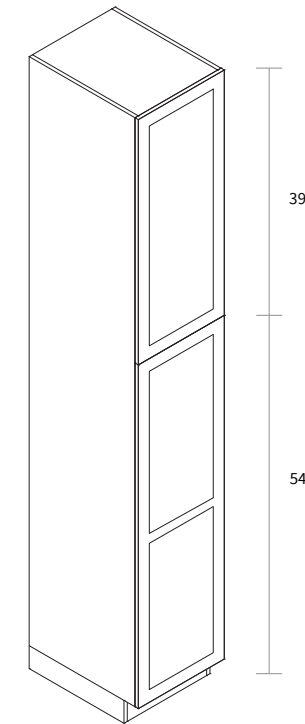

Features

- Two doors
- Three shelves
- Not available in BC2003 Navy Blue

Wall Microwave 27" Wide

Item Code	Dimension
WMC2733	27"W x 33"H x 12"D
WMC2739	27"W x 39"H x 12"D

Features

- Two doors
- Finished interior and shelf
- Bottom shelf dimension: 25-9/16"W x 18"D x 3/4"H
- Opening 25-9/16"W x 15-9/16"H
- Not available in BC2003 Navy Blue

Wall Pantry Single Door 15" Wide

Item Code	Dimension
WP1593	15"W x 93"H x 24"D

Features

- Two doors
- Five shelves
- Toe kick box is separated from the cabinet box

Wall Wine Rack 15" High

Item Code	Dimension
WWR3015	30"W x 15"H x 12"D