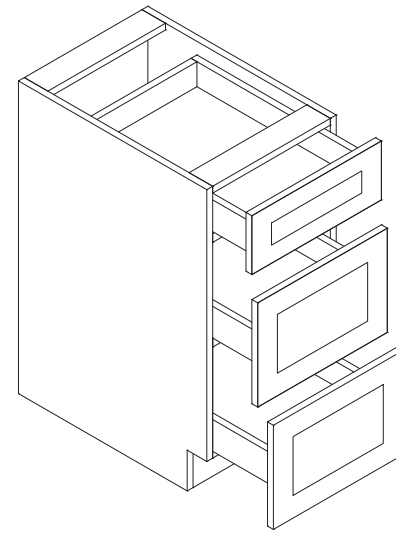

Base Three Drawer

Item Code	Dimension
3DB12	12"W x 34-1/2"H x 24"D
3DB15	15"W x 34-1/2"H x 24"D
3DB18	18"W x 34-1/2"H x 24"D
3DB21	21"W x 34-1/2"H x 24"D
3DB24	24"W x 34-1/2"H x 24"D
3DB27	27"W x 34-1/2"H x 24"D
3DB30	30"W x 34-1/2"H x 24"D
3DB33	33"W x 34-1/2"H x 24"D
3DB36	36"W x 34-1/2"H x 24"D

Features

- Three drawers
- Small drawer front 6-1/2" tall
- Large drawer front 11-1/2" tall

Base Single Door

Item Code	Dimension
B09*	9"W x 34-1/2"H x 24"D
B12	12"W x 34-1/2"H x 24"D
B15	15"W x 34-1/2"H x 24"D
B18	18"W x 34-1/2"H x 24"D
B21	21"W x 34-1/2"H x 24"D

Features

- One door
- One drawer
- One shelf
- *One full height door, no drawer

Base Two Drawer

Item Code	Dimension
2DB27	27"W x 34-1/2"H x 24"D
2DB30	30"W x 34-1/2"H x 24"D
2DB33	33"W x 34-1/2"H x 24"D
2DB36	36"W x 34-1/2"H x 24"D