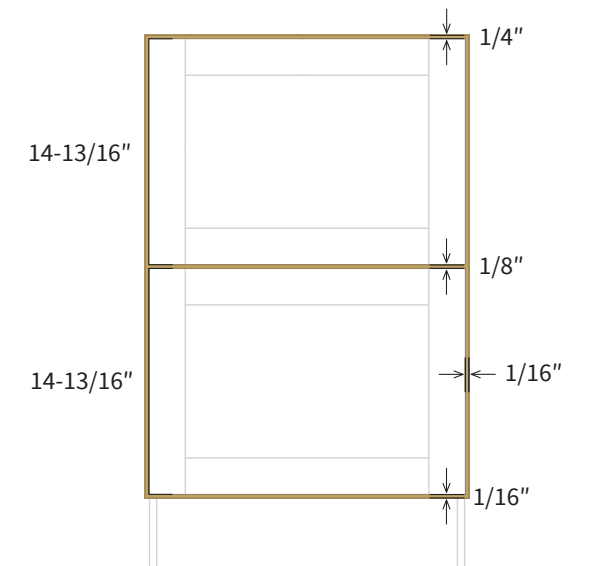

5

DOOR & OVERLAY MEASUREMENTS