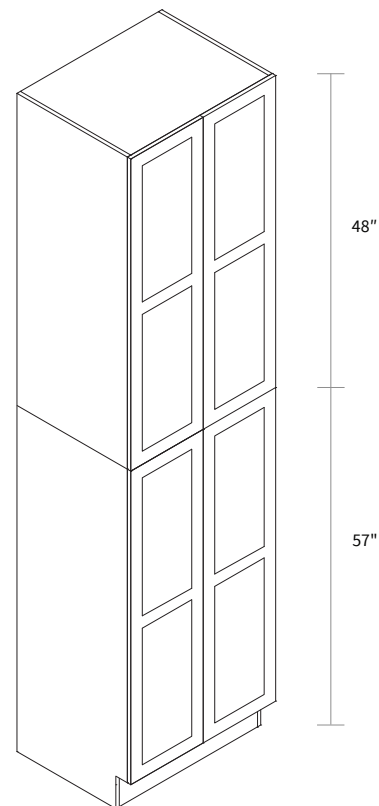

Wall Pantry Double Door 30" Wide

Item Code	Dimension
WP3093	30"W x 93"H x 24"D

Features

- Four doors
- Five shelves
- Toe kick box is separated from the cabinet box

Wall Pantry Double Door 36" Wide

Item Code	Dimension
WP3693	36"W x 93"H x 24"D

Features

- Four doors
- Five shelves
- Toe kick box is separated from the cabinet box

Wall Pantry Double Door 30" Wide

Item Code	Dimension
WP30105	30"W x 105"H x 24"D

Features

- Four doors
- Six shelves
- Box is separated into TOP & BOTTOM two portions

Wall Pantry Double Door 36" Wide

Item Code	Dimension
WP36105	36"W x 105"H x 24"D

Features

- Four doors
- Six shelves
- Box is separated into TOP & BOTTOM two portions

Single Oven Pantry 93"

Item Code	Dimension
SOP3093	30"W x 93"H x 24"D