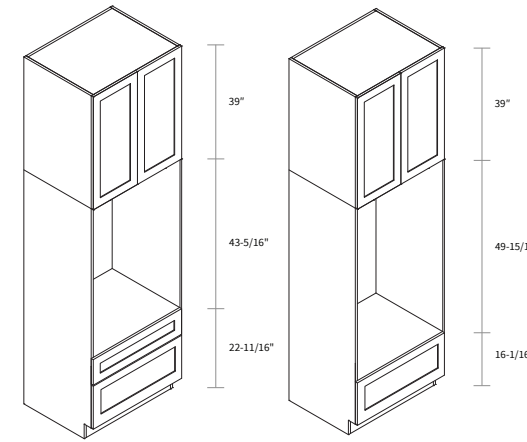

Features

- Opening 28-9/16"W x 43-5/16" or 49-15/16"H
- One shelf
- One big drawer and one small drawer (removable)
- Filler needs to be ordered separately
- Box is separated into TOP & BOTTOM two portions