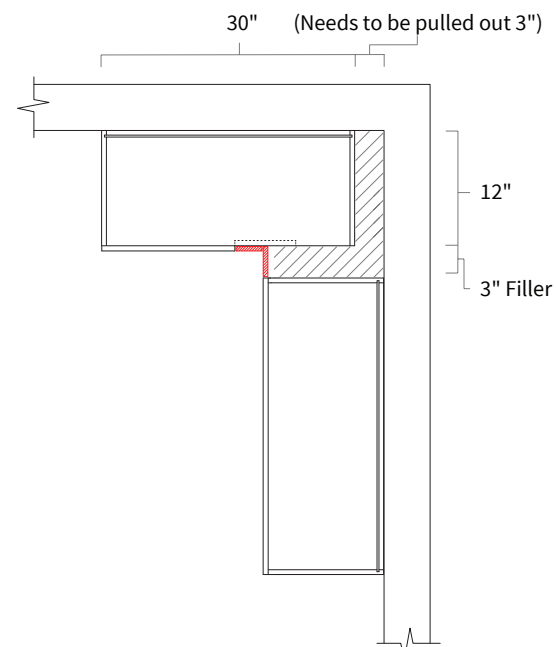

Item Code	Dimension
WBC3015	30"W x 15"H x 12"D
WBC3033*	30"W x 33"H x 12"D
WBC3039**	30"W x 39"H x 12"D

Features

- One door 17-7/8" wide, 16-1/2" opening
- Hinges on the central stile
- Cabinet can be flipped for left/right application
- Filler needs to be ordered separately
- Not available in BC2003 Navy Blue
- *Two shelves
- **Three shelves

Opening Dimensions

Installation Diagram

Wall Diagonal Corner 24"

Item Code	Dimension
WDC2415	24"W x 15"H x 12"D
WDC2433*	24"W x 33"H x 12"D
WDC2439**	24"W x 39"H x 12"D

Features

- One door 15-11/16" wide, 15-1/2" opening
- Not available in BC2003 Navy Blue
- *Two shelves
- **Three shelves