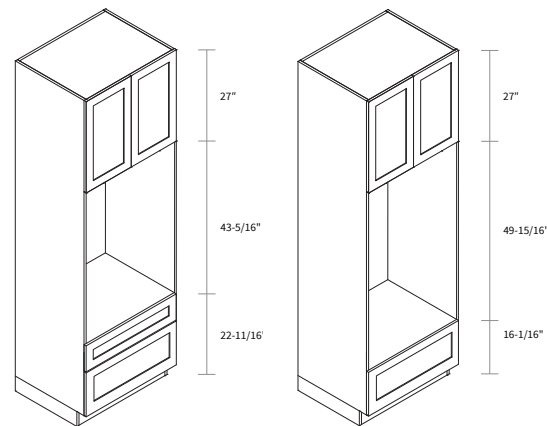

Features

- Opening 28-9/16"W x 43-5/16" or 49-15/16"H
- One shelf
- One big drawer and one small drawer (removable)
- Filler needs to be ordered separately
- Toe kick box is separated from the cabinet box