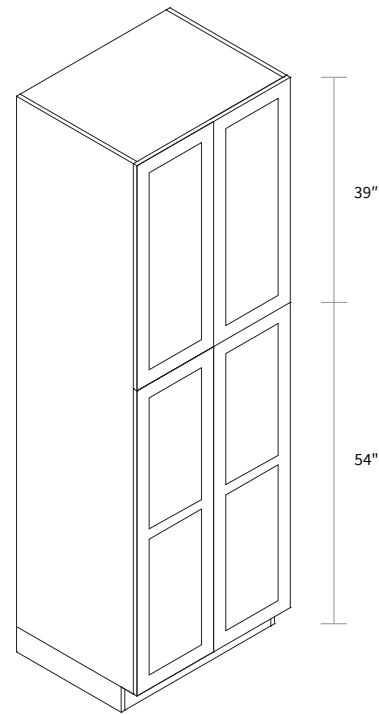

Wall Pantry Double Door 24" Wide

Item Code	Dimension
WP2493	24"W x 93"H x 24"D

Features

- Four doors
- Five shelves
- Toe kick box is separated from the cabinet box

Wall Pantry Single Door 18" Wide

Item Code	Dimension
WP18105	18"W x 105"H x 24"D

Features

- Two doors
- Six shelves
- Box is separated into TOP & BOTTOM two portions

Wall Pantry Double Door 24" Wide

Item Code	Dimension
WP24105	24"W x 105"H x 24"D

Features

- Four doors
- Six shelves
- Box is separated into TOP & BOTTOM two portions

Wall Pantry Double Door 30" Wide

Item Code	Dimension
WP3093	30"W x 93"H x 24"D

Features

- Four doors
- Five shelves
- Toe kick box is separated from the cabinet box

Wall Pantry Double Door 36" Wide

Item Code	Dimension
WP3693	36"W x 93"H x 24"D