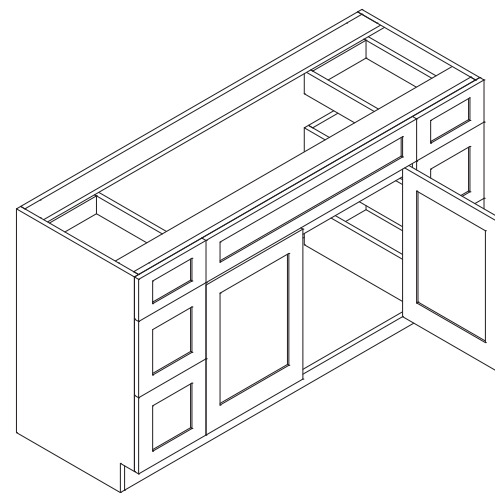

Base Vanity

Item Code	Dimension
VB48DS	48"W x 34-1/2"H x 21"D
VB60DS	60"W x 34-1/2"H x 21"D

Features

- One false drawer front
- Two doors
- Six drawers 12" wide