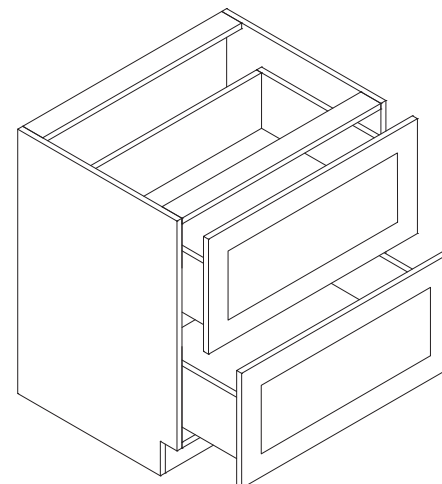

Features

- Two drawers
- Drawer front 14-13/16" tall

Base Double Door

Item Code	Dimension
B24	24"W x 34-1/2"H x 24"D
B27	27"W x 34-1/2"H x 24"D
B30	30"W x 34-1/2"H x 24"D
B33	33"W x 34-1/2"H x 24"D
B36	36"W x 34-1/2"H x 24"D
B42	42"W x 34-1/2"H x 24"D

Features

- Two doors
- One drawer
- One shelf