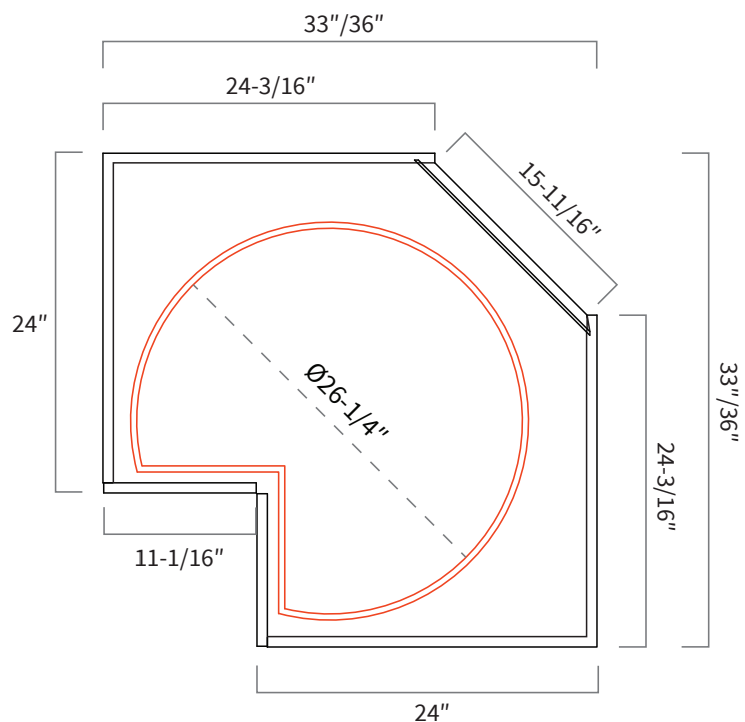

Base Blind Corner 39"

Item Code	Dimension
BBC39	39"W x 34-1/2"H x 24"D

Features

- One full height door 14-7/8" wide, 13-1/2" opening
- Hinges on the central stile
- Filler needs to be ordered separately
- One shelf

Base Blind Corner 42"

Item Code	Dimension
BBC42	42"W x 34-1/2"H x 24"D

Features

- One full height door 17-7/8" wide, 16-1/2" opening
- Hinges on the central stile
- Filler needs to be ordered separately
- One shelf

Opening Dimensions

Installation Diagram

Opening Dimensions

Installation Diagram

Base Lazy Susan

Item Code	Dimension
BLS33	33"W x 34-1/2"H x 24"D
BLS36	36"W x 34-1/2"H x 24"D

Features

- Full height bi-folding door
- Two wooden susan included
- Wooden susan 26-1/4" diameter
- Soft close not available