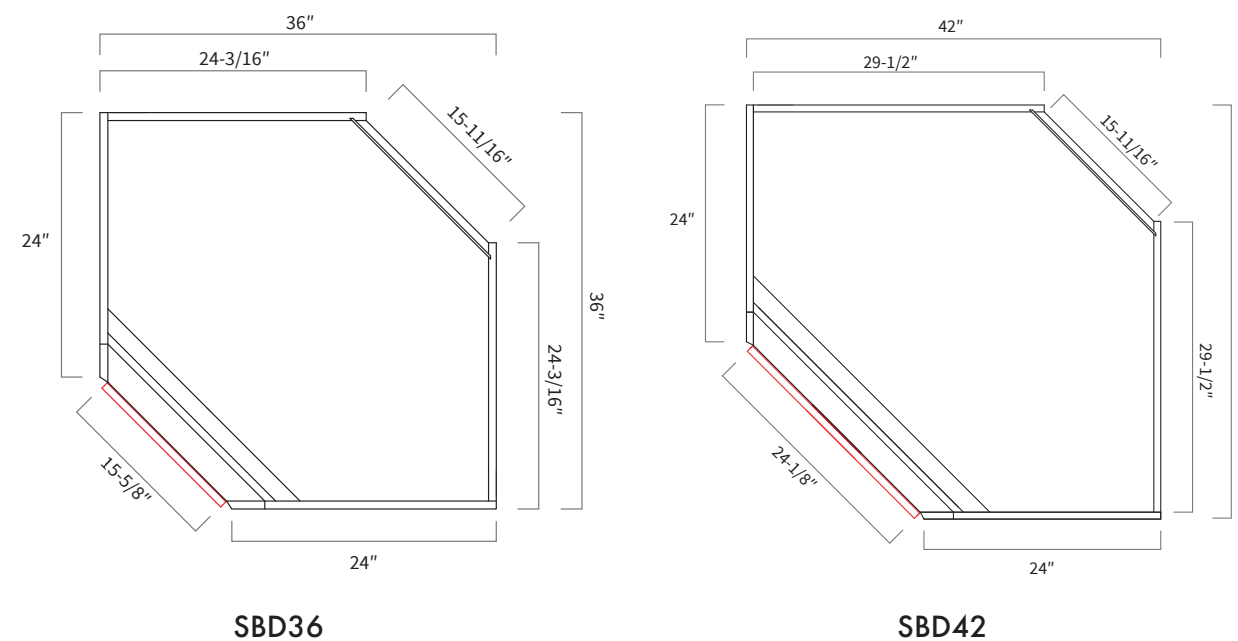

Features

- Two doors
- FSB33 Opening 31-1/2"W x 10-1/2"H
- FSB36 Opening 34-1/2"W x 10-1/2"H
- FSB39 Opening 37-1/2"W x 10-1/2"H