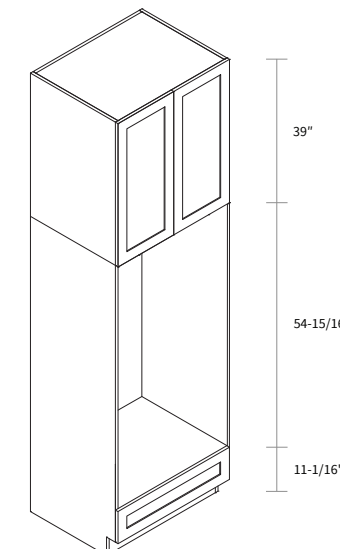

Combo Oven Pantry 105"

Item Code	Dimension
COP30105	30"W x 105"H x 24"D

Features

- Opening 28-9/16"W x 43-5/16" or 49-15/16"H
- One shelf
- One big drawer and one small drawer (removable)
- Filler needs to be ordered separately
- Box is separated into TOP & BOTTOM two portions

Double Oven Pantry 93"

Item Code	Dimension
DOP3093	30"W x 93"H x 24"D

Features

- Opening 28-9/16" x 54-15/16"
- One shelf
- One small drawer
- Filler needs to be ordered separately
- Toe kick box is separated from the cabinet box

Double Oven Pantry 105"

Item Code	Dimension
DOP30105	30"W x 105"H x 24"D

Features

- Opening 28-9/16" x 54-15/16"
- One shelf
- One small drawer
- Filler needs to be ordered separately
- Box is separated into TOP & BOTTOM two portions