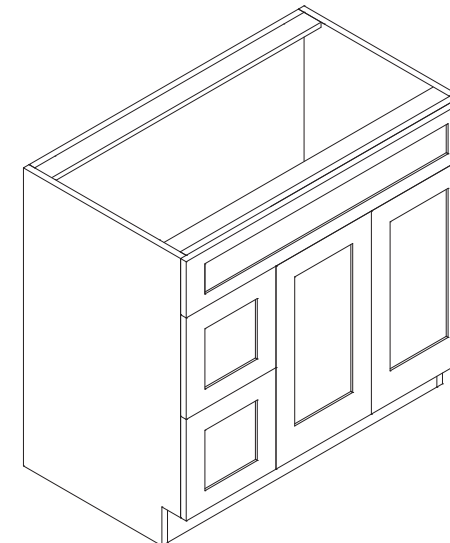

Features

- Three drawers
- Small drawer front 6-1/2" tall
- Large drawer front 11-1/2" tall

Base Vanity

Item Code	Dimension
VB36DL	36"W x 34-1/2"H x 21"D

Features

- Two doors
- One false drawer front
- Two drawers 12" wide