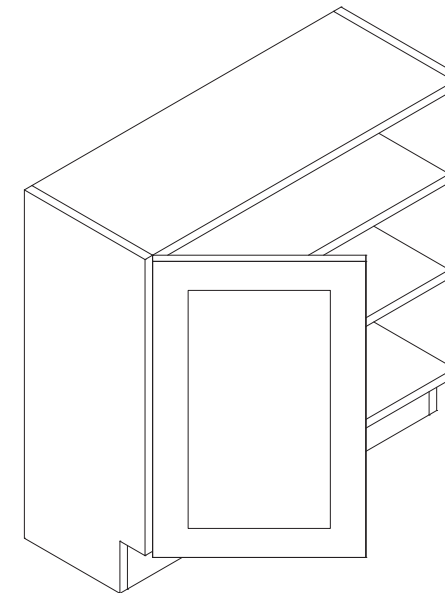

Base Double Door 12" Depth

Item Code	Dimension
B2412	24"W x 34-1/2"H x 12"D
B2712	27"W x 34-1/2"H x 12"D
B3012	30"W x 34-1/2"H x 12"D
B3312	33"W x 34-1/2"H x 12"D
B3612	36"W x 34-1/2"H x 12"D