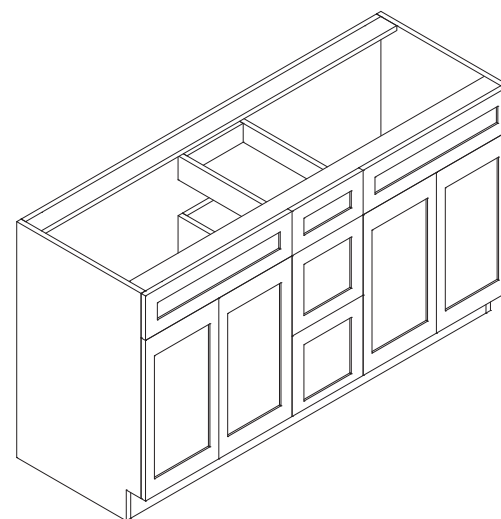

Features

- Two false drawer fronts
- Four doors
- Three drawers 12" wide