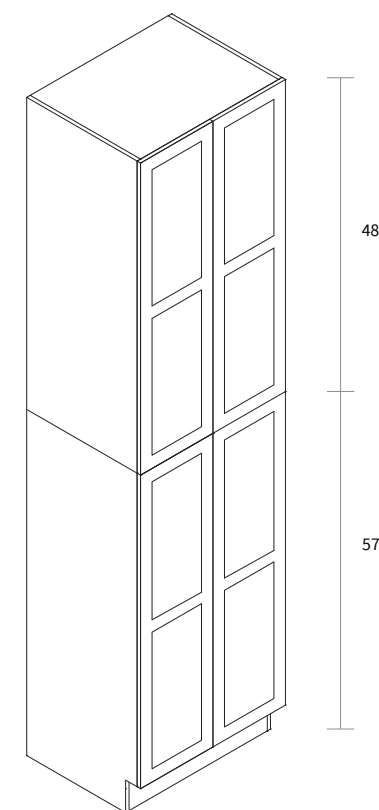

Wall Pantry Double Door 24" Wide

Item Code	Dimension
WP2493	24"W x 93"H x 24"D

Features

- Four doors
- Five shelves
- Toe kick box is separated from the cabinet box

Wall Pantry Single Door 18" Wide

Item Code	Dimension
WP18105	18"W x 105"H x 24"D

Features

- Two doors
- Six shelves
- Box is separated into TOP & BOTTOM two portions

Wall Pantry Double Door 24" Wide

Item Code	Dimension
WP24105	24"W x 105"H x 24"D

Features

- Four doors
- Six shelves
- Box is separated into TOP & BOTTOM two portions

Wall Pantry Double Door 30" Wide

Item Code	Dimension
WP3093	30"W x 93"H x 24"D

Features

- Four doors
- Five shelves
- Toe kick box is separated from the cabinet box

Wall Pantry Double Door 36" Wide

Item Code	Dimension
WP3693	36"W x 93"H x 24"D