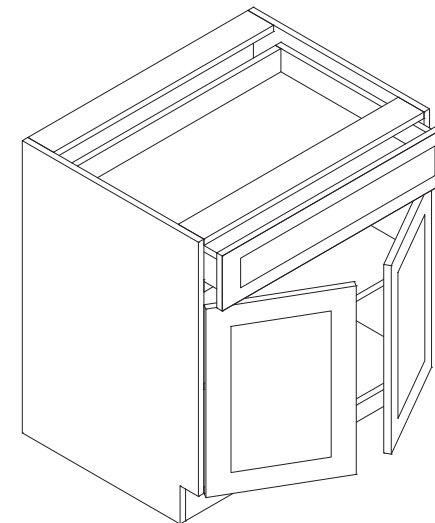

Features

- Two drawers
- Drawer front 14-13/16" tall

Base Double Door

Item Code	Dimension
B24	24"W x 34-1/2"H x 24"D
B27	27"W x 34-1/2"H x 24"D
B30	30"W x 34-1/2"H x 24"D
B33	33"W x 34-1/2"H x 24"D
B36	36"W x 34-1/2"H x 24"D
B42	42"W x 34-1/2"H x 24"D

Features

- Two doors
- One drawer
- One shelf