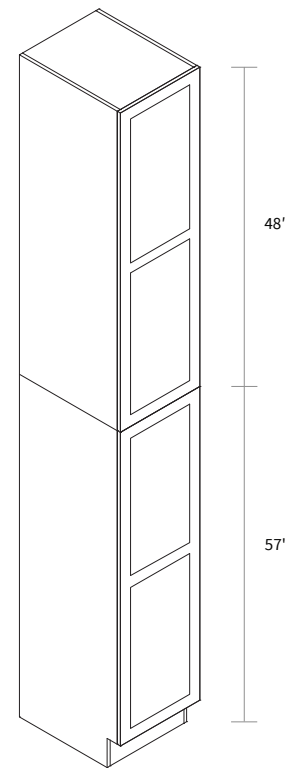

Features

- Two doors
- Six shelves
- Box is separated into TOP & BOTTOM two portions

Wall Pantry Single Door 18" Wide

Item Code	Dimension
WP1893	18"W x 93"H x 24"D

Features

- Two doors
- Five shelves
- Toe kick box is separated from the cabinet box

Wall Pantry Double Door 24" Wide

Item Code	Dimension
WP2493	24"W x 93"H x 24"D

Features

- Four doors
- Five shelves
- Toe kick box is separated from the cabinet box

Wall Pantry Single Door 18" Wide

Item Code	Dimension
WP18105	18"W x 105"H x 24"D

Features

- Two doors
- Six shelves
- Box is separated into TOP & BOTTOM two portions

Wall Pantry Double Door 24" Wide

Item Code	Dimension
WP24105	24"W x 105"H x 24"D

Features

- Four doors
- Six shelves
- Box is separated into TOP & BOTTOM two portions

Wall Pantry Double Door 30" Wide

Item Code	Dimension
WP3093	30"W x 93"H x 24"D

Features

- Four doors
- Five shelves
- Toe kick box is separated from the cabinet box

Wall Pantry Double Door 36" Wide

Item Code	Dimension
WP3693	36"W x 93"H x 24"D