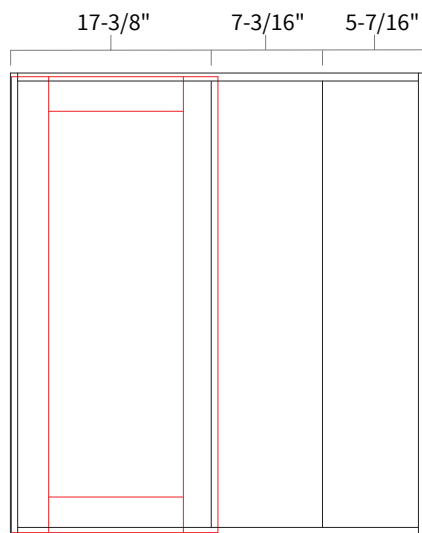

Opening Dimensions