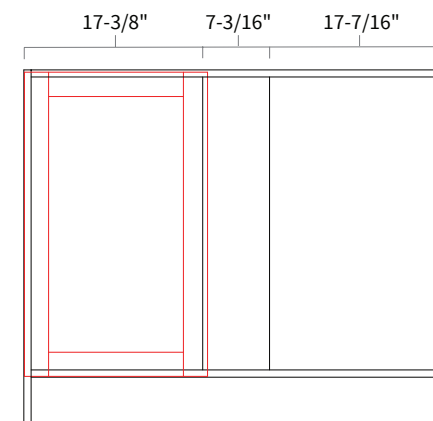

Installation Diagram