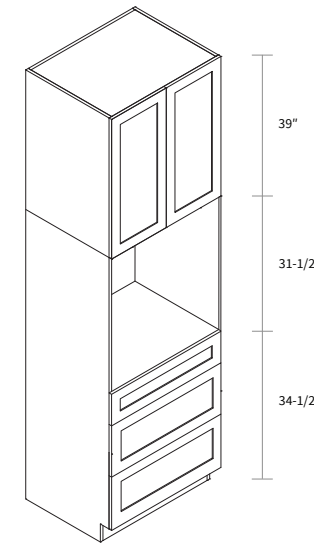

Wall Pantry Double Door 36" Wide

Item Code	Dimension
WP36105	36"W x 105"H x 24"D

Features

- Four doors
- Six shelves
- Box is separated into TOP & BOTTOM two portions

Single Oven Pantry 93"

Item Code	Dimension
SOP3093	30"W x 93"H x 24"D

Features

- Opening 28-9/16"W x 31-1/2"H
- One shelf
- One small drawer and two big drawers
- Filler needs to be ordered separately
- Toe kick box is separated from the cabinet box

Single Oven Pantry 105"

Item Code	Dimension
SOP30105	30"W x 105"H x 24"D

Features

- Opening 28-9/16" x 31-1/2"
- One shelf
- One small drawer
- Two big drawers
- Filler needs to be ordered separately
- Box is separated into TOP/BOTTOM two portions