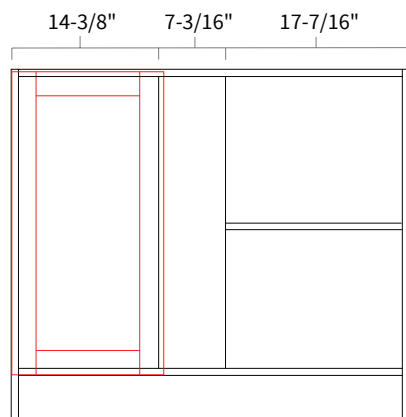

Features

- One full height door 17-7/8" wide, 16-1/2" opening
- Hinges on the central stile
- Filler needs to be ordered separately
- One shelf

Opening Dimensions