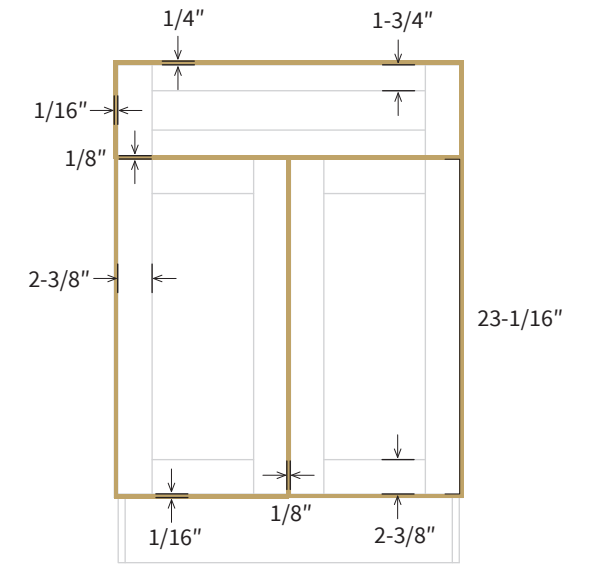

5

DOOR & OVERLAY MEASUREMENTS