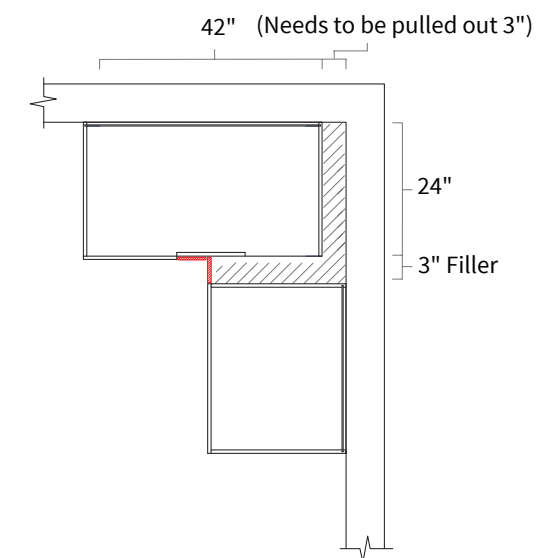

Base Blind Corner 42"

Item Code	Dimension
BBC42	42"W x 34-1/2"H x 24"D

Features

- One full height door 17-7/8" wide, 16-1/2" opening
- Hinges on the central stile
- Filler needs to be ordered separately
- One shelf

Opening Dimensions

Installation Diagram

Opening Dimensions

Installation Diagram

Base Lazy Susan

Item Code	Dimension
BLS33	33"W x 34-1/2"H x 24"D
BLS36	36"W x 34-1/2"H x 24"D

Features

- Full height bi-folding door
- Two wooden susan included
- Wooden susan 26-1/4" diameter
- Soft close not available