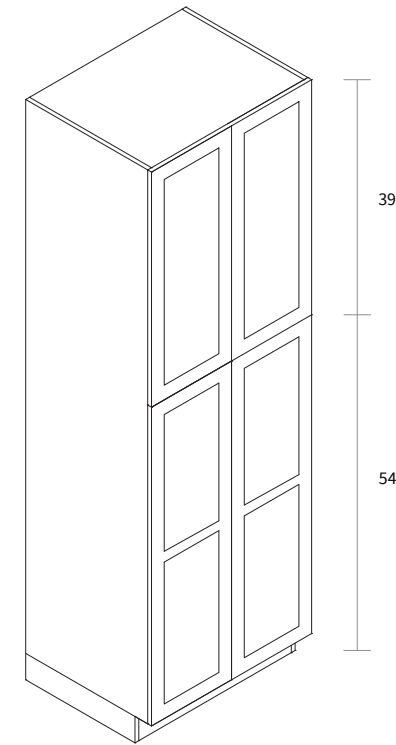

Features

- Four doors
- Five shelves
- Toe kick box is separated from the cabinet box