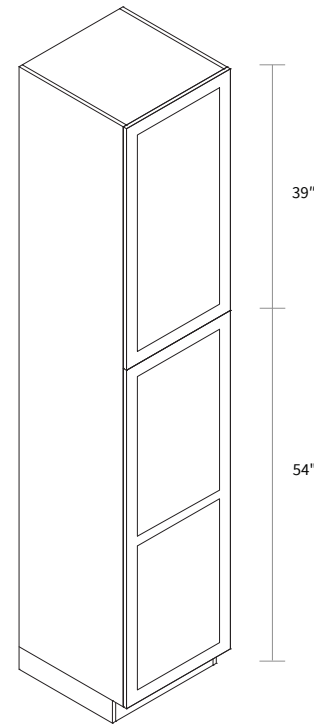

Wall Pantry Single Door 15" Wide

Item Code	Dimension
WP1593	15"W x 93"H x 24"D

Features

- Two doors
- Five shelves
- Toe kick box is separated from the cabinet box

Wall Wine Rack 15" High

Item Code	Dimension
WWR3015	30"W x 15"H x 12"D

Features

- Two doors
- Six shelves
- Box is separated into TOP & BOTTOM two portions

Wall Pantry Single Door 18" Wide

Item Code	Dimension
WP1893	18"W x 93"H x 24"D

Features

- Two doors
- Five shelves
- Toe kick box is separated from the cabinet box

Wall Pantry Double Door 24" Wide

Item Code	Dimension
WP2493	24"W x 93"H x 24"D

Features

- Four doors
- Five shelves
- Toe kick box is separated from the cabinet box

Wall Pantry Single Door 18" Wide

Item Code	Dimension
WP18105	18"W x 105"H x 24"D

Features

- Two doors
- Six shelves
- Box is separated into TOP & BOTTOM two portions

Wall Pantry Double Door 24" Wide

Item Code	Dimension
WP24105	24"W x 105"H x 24"D

Features

- Four doors
- Six shelves
- Box is separated into TOP & BOTTOM two portions