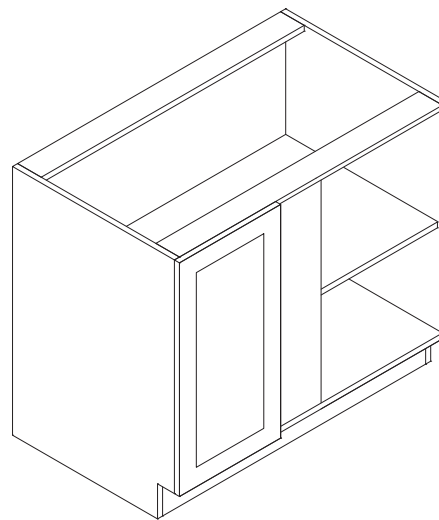

Base Blind Corner 39"

Item Code	Dimension
BBC39	39"W x 34-1/2"H x 24"D

Features

- One full height door 14-7/8" wide, 13-1/2" opening
- Hinges on the central stile
- Filler needs to be ordered separately
- One shelf