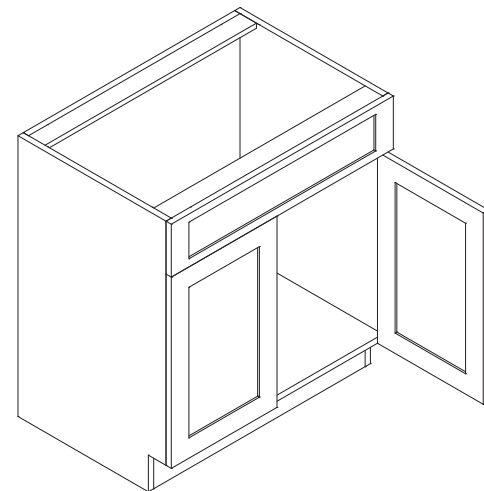

Features

- Two doors
- One false drawer front