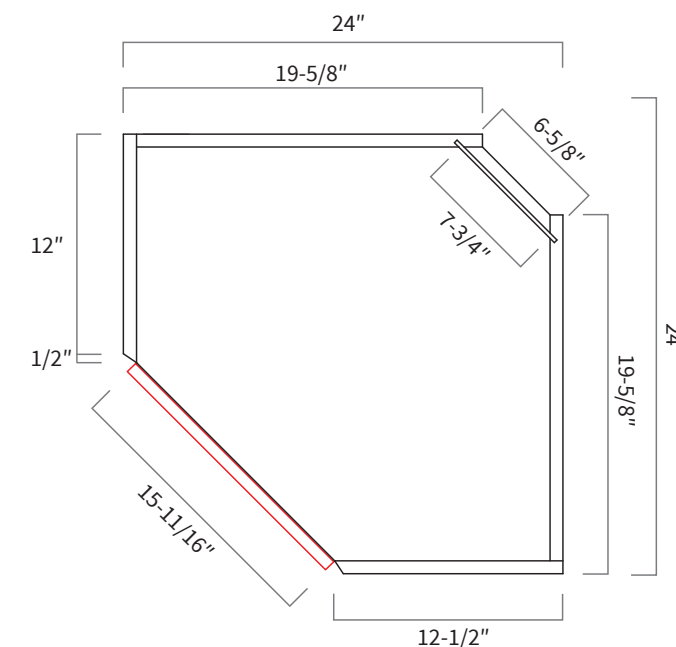

Features

- One door 15-11/16" wide, 15-1/2" opening
- Not available in BC2003 Navy Blue
- Replacement panel option not available
- *Two shelves
- **Three shelves