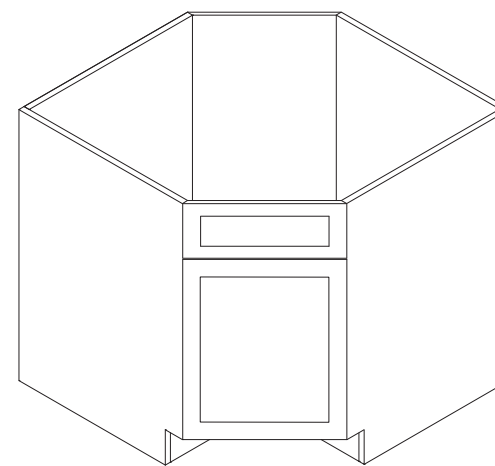

Farm Sink Base

Item Code	Dimension
FSB33	33"W x 34-1/2"H x 24"D
FSB36	36"W x 34-1/2"H x 24"D
FSB39	39"W x 34-1/2"H x 24"D

Features

- Two doors
- FSB33 Opening 31-1/2"W x 10-1/2"H
- FSB36 Opening 34-1/2"W x 10-1/2"H
- FSB39 Opening 37-1/2"W x 10-1/2"H