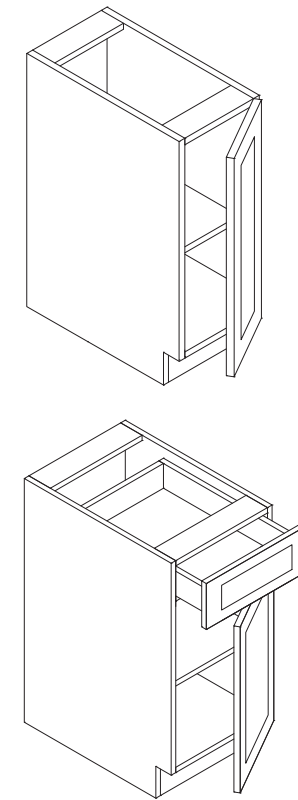

Base Three Drawer

Item Code	Dimension
3DB12	12"W x 34-1/2"H x 24"D
3DB15	15"W x 34-1/2"H x 24"D
3DB18	18"W x 34-1/2"H x 24"D
3DB21	21"W x 34-1/2"H x 24"D
3DB24	24"W x 34-1/2"H x 24"D
3DB27	27"W x 34-1/2"H x 24"D
3DB30	30"W x 34-1/2"H x 24"D
3DB33	33"W x 34-1/2"H x 24"D
3DB36	36"W x 34-1/2"H x 24"D

Features

- Three drawers
- Small drawer front 6-1/2" tall
- Large drawer front 11-1/2" tall

Base Single Door

Item Code	Dimension
B09*	9"W x 34-1/2"H x 24"D
B12	12"W x 34-1/2"H x 24"D
B15	15"W x 34-1/2"H x 24"D
B18	18"W x 34-1/2"H x 24"D
B21	21"W x 34-1/2"H x 24"D

Features

- One door
- One drawer
- One shelf
- *One full height door, no drawer

Base Two Drawer

Item Code	Dimension
2DB27	27"W x 34-1/2"H x 24"D
2DB30	30"W x 34-1/2"H x 24"D
2DB33	33"W x 34-1/2"H x 24"D
2DB36	36"W x 34-1/2"H x 24"D