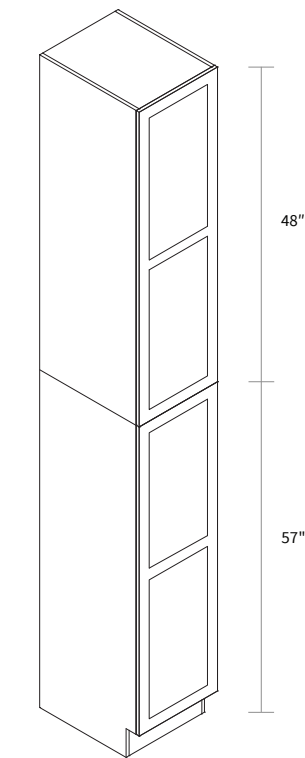

Wall Pantry Single Door 15" Wide

Item Code	Dimension
WP15105	15"W x 105"H x 24"D

Features

- Two doors
- Six shelves
- Box is separated into TOP & BOTTOM two portions