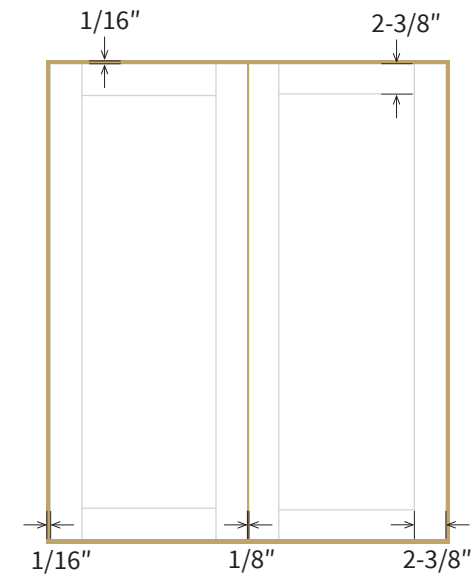

5

DOOR & OVERLAY MEASUREMENTS