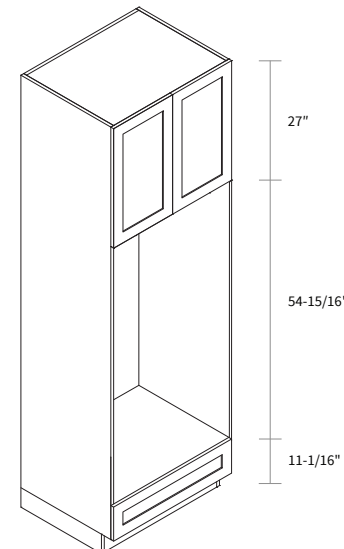

Combo Oven Pantry 105"

Item Code	Dimension
COP30105	30"W x 105"H x 24"D

Features

- Opening 28-9/16"W x 43-5/16" or 49-15/16"H
- One shelf
- One big drawer and one small drawer (removable)
- Filler needs to be ordered separately
- Box is separated into TOP & BOTTOM two portions

Double Oven Pantry 93"

Item Code	Dimension
DOP3093	30"W x 93"H x 24"D

Features

- Opening 28-9/16" x 54-15/16"
- One shelf
- One small drawer
- Filler needs to be ordered separately
- Toe kick box is separated from the cabinet box

Double Oven Pantry 105"

Item Code	Dimension
DOP30105	30"W x 105"H x 24"D

Features

- Opening 28-9/16" x 54-15/16"
- One shelf
- One small drawer
- Filler needs to be ordered separately
- Box is separated into TOP & BOTTOM two portions