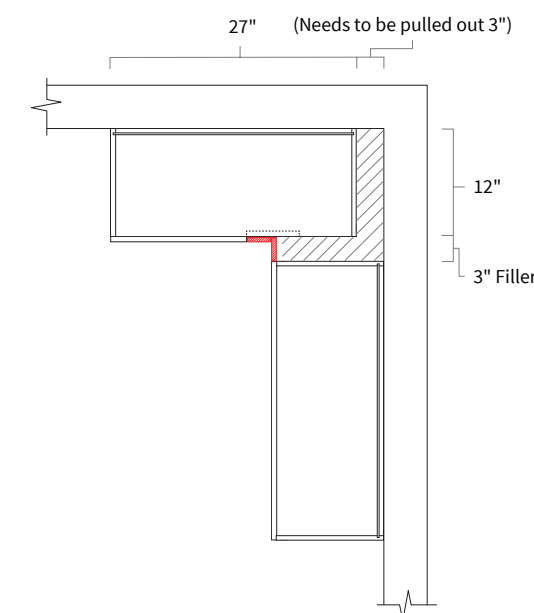

Installation Diagram