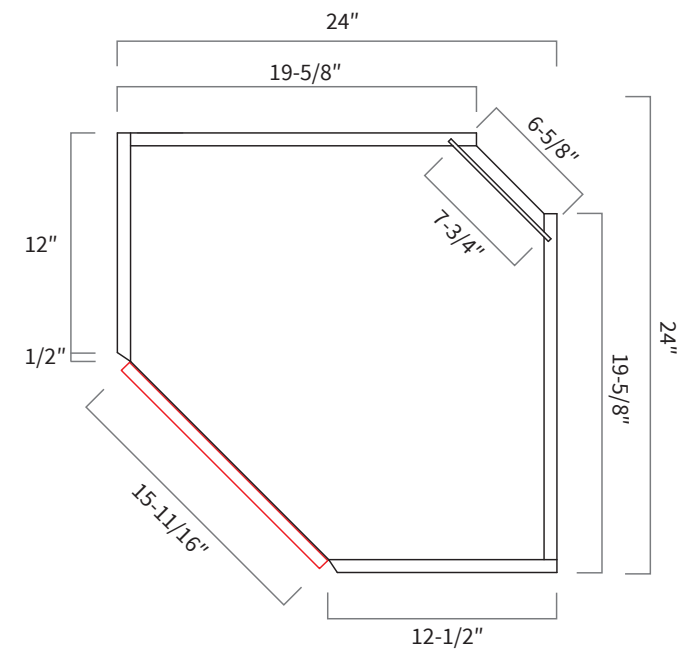

Features

- One door 15-11/16" wide, 15-1/2" opening
- *Two shelves
- **Three shelves