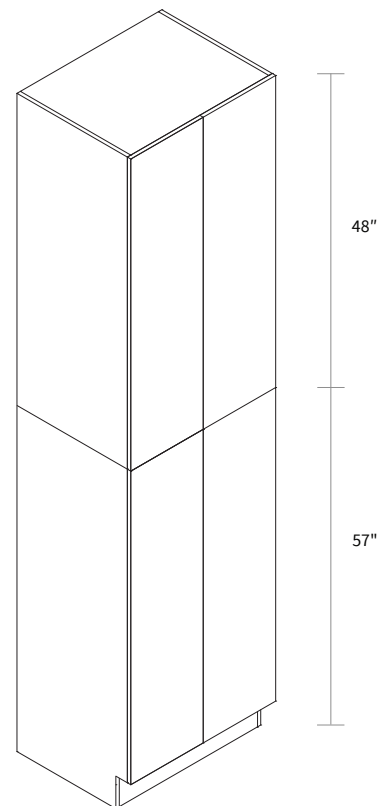

Wall Pantry Double Door 30" Wide

Item Code	Dimension
WP30105	30"W x 105"H x 24"D

Features

- Four doors
- Six shelves
- Box is separated into TOP & BOTTOM two portions

Wall Pantry Double Door 36" Wide

Item Code	Dimension
WP3693	36"W x 93"H x 24"D

Features

- Four doors
- Five shelves
- Toe kick box is separated from the cabinet box

Wall Pantry Double Door 36" Wide

Item Code	Dimension
WP36105	36"W x 105"H x 24"D

Features

- Four doors
- Six shelves
- Box is separated into TOP & BOTTOM two portions