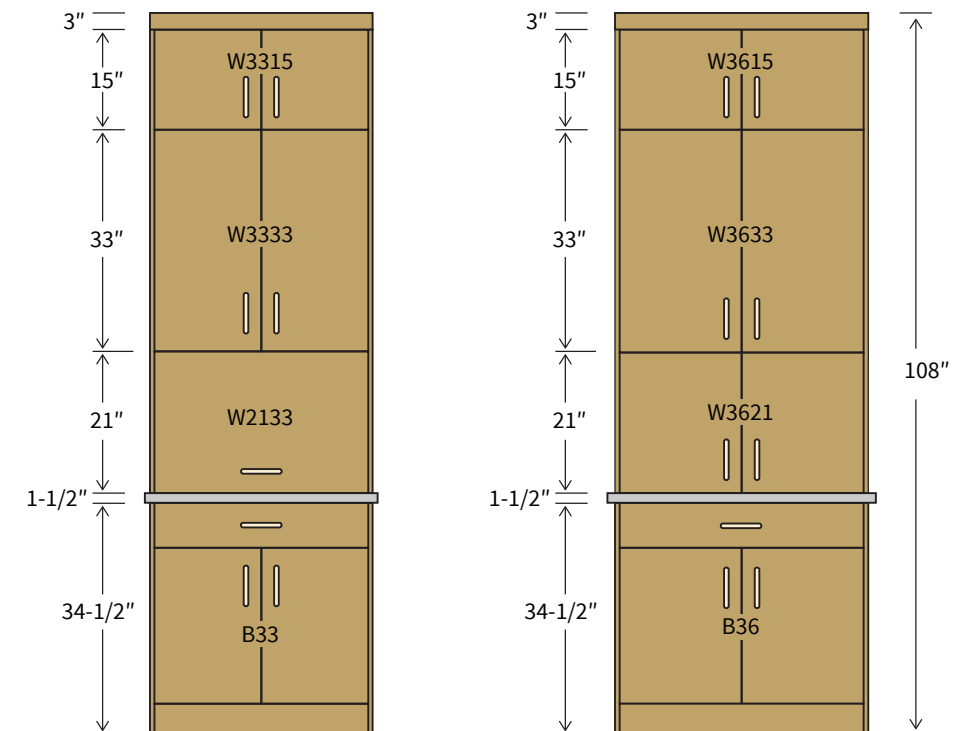

3

CABINET PLANNING

Sit-On-Counter Cabinet for 8' Ceiling

- Use any 18"H wall cabinets as the sit-on-counter cabinet
- 24", 27", 33" wide cabinets can be upgraded to lift-up door
- Add finished end panels on the sides for seamless integration

Sit-On-Counter Cabinet for 9' Ceiling

- Use any 21"H wall cabinets as the sit-on-counter cabinet
- 24", 27", 33" wide cabinets can be upgraded to lift-up doors
- Add finished end panels on the sides for seamless integration

*Two shelves

**Three shelves

Opening Dimensions

Installation Diagram

Wall Blind Corner 30"

Item Code	Dimension
WBC3015	30"W x 15"H x 12"D
WBC3033*	30"W x 33"H x 12"D
WBC3039**	30"W x 39"H x 12"D

Features

- One door 17-7/8" wide, 16-1/2" opening
- Hinges on the central stile
- Cabinet can be flipped for left/right application
- Filler needs to be ordered separately