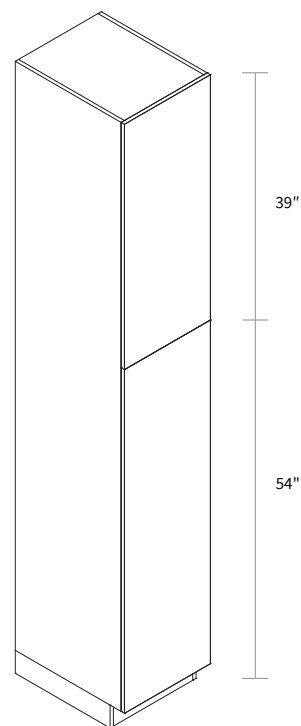

Features

- Three shelves
- Finished interior and exterior

Wall Microwave 27" Wide

Item Code	Dimension
WMC2733	27"W x 33"H x 12"D
WMC2739	27"W x 39"H x 12"D

Features

- Two doors
- Finished interior and shelf
- Bottom shelf dimension: 25-9/16"W x 18"D x 3/4"H
- Opening 25-9/16"W x 15-9/16"H

Wall Open Cabinet 48" Height

Item Code	Dimension
WOC1248	12"W x 48"H x 12-7/8"D
WOC1548	15"W x 48"H x 12-7/8"D
WOC1848	18"W x 48"H x 12-7/8"D
WOC2148	21"W x 48"H x 12-7/8"D
WOC2448	24"W x 48"H x 12-7/8"D
WOC2748	27"W x 48"H x 12-7/8"D
WOC3048	30"W x 48"H x 12-7/8"D
WOC3348	33"W x 48"H x 12-7/8"D
WOC3648	36"W x 48"H x 12-7/8"D
WOC3948	39"W x 48"H x 12-7/8"D
WOC4248	42"W x 48"H x 12-7/8"D

Features

- Three shelves
- Finished interior and exterior

Wall Pantry Single Door 15" Wide

Item Code	Dimension
WP1593	15"W x 93"H x 24"D

Features

- Two doors
- Five shelves
- Toe kick box is separated from the cabinet box

Wall Pantry Single Door 18" Wide

Item Code	Dimension
WP1893	18"W x 93"H x 24"D

Features

- Two doors
- Five shelves
- Toe kick box is separated from the cabinet box

Wall Pantry Single Door 15" Wide

Item Code	Dimension
WP15105	15"W x 105"H x 24"D