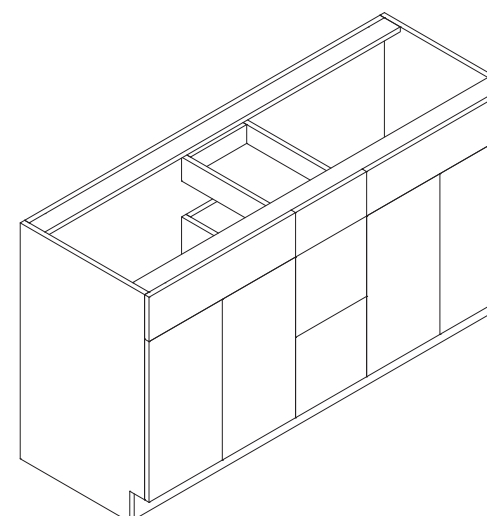

Features

- Two false drawer fronts
- Four doors
- Three drawers 12" wide