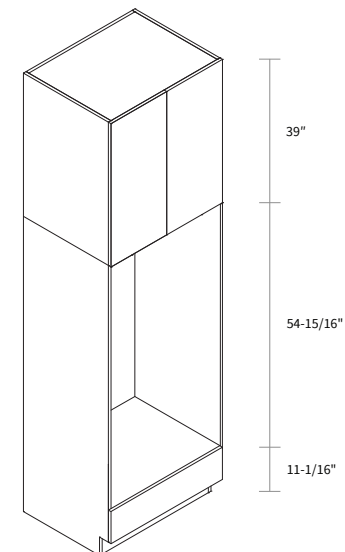

Single Oven Pantry 105"

Item Code	Dimension
SOP30105	30"W x 105"H x 24"D

Features

- Opening 28-9/16" x 31-1/2"
- One shelf
- One small drawer
- Two big drawers
- Filler needs to be ordered separately
- Box is separated into TOP/BOTTOM two portions

Combo Oven Pantry 105"

Item Code	Dimension
COP30105	30"W x 105"H x 24"D

Features

- Opening 28-9/16"W x 43-5/16" or 49-15/16"H
- One shelf
- One big drawer and one small drawer (removable)
- Filler needs to be ordered separately
- Box is separated into TOP & BOTTOM two portions

Double Oven Pantry 105"

Item Code	Dimension
DOP30105	30"W x 105"H x 24"D

Features

- Opening 28-9/16" x 54-15/16"
- One shelf
- One small drawer
- Filler needs to be ordered separately
- Box is separated into TOP & BOTTOM two portions