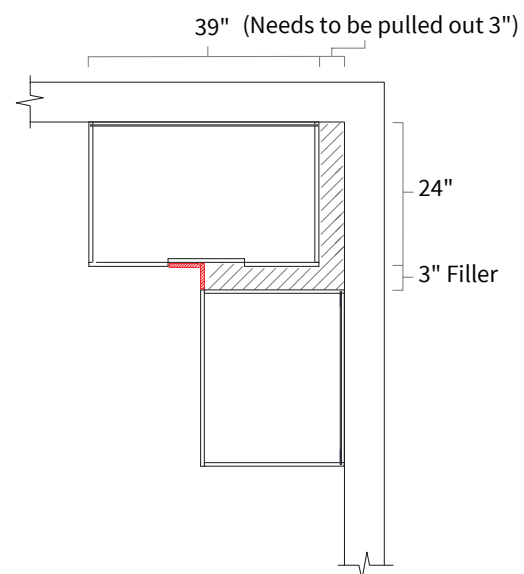

Base Blind Corner 39"

Item Code	Dimension
BBC39	39"W x 34-1/2"H x 24"D

Features

- One full height door 14-7/8" wide, 13-1/2" opening
- Hinges on the central stile
- Filler needs to be ordered separately
- One shelf

Base Blind Corner 42"

Item Code	Dimension
BBC42	42"W x 34-1/2"H x 24"D

Features

- One full height door 17-7/8" wide, 16-1/2" opening
- Hinges on the central stile
- Filler needs to be ordered separately
- One shelf

Opening Dimensions

Installation Diagram

Opening Dimensions

Installation Diagram

Base Lazy Susan

Item Code	Dimension
BLS33	33"W x 34-1/2"H x 24"D
BLS36	36"W x 34-1/2"H x 24"D

Features

- Full height bi-folding door
- Two wooden susan included
- Wooden susan 26-1/4" diameter
- Soft close not available