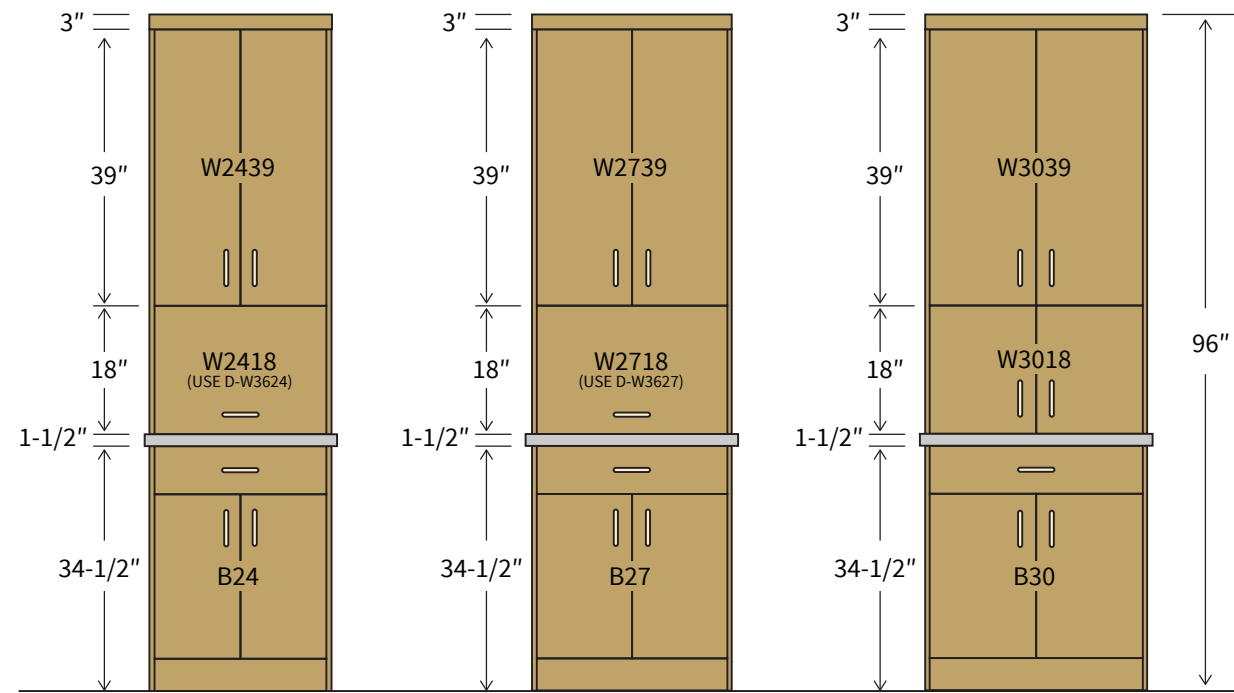

3

CABINET PLANNING

Sit-On-Counter Cabinet for 8' Ceiling

- Use any 18"H wall cabinets as the sit-on-counter cabinet
- 24", 27", 33" wide cabinets can be upgraded to lift-up door
- Add finished end panels on the sides for seamless integration