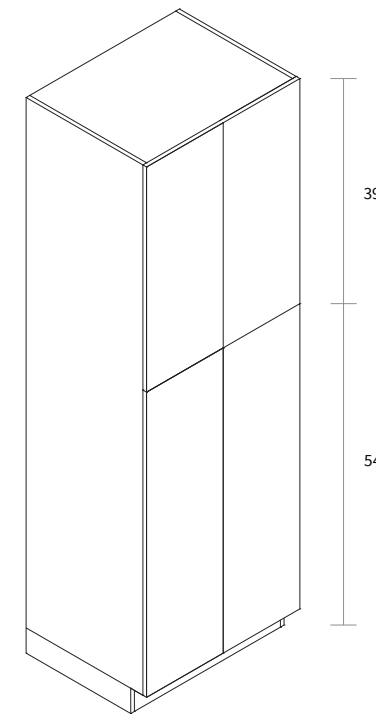

Features

- Four doors
- Five shelves
- Toe kick box is separated from the cabinet box