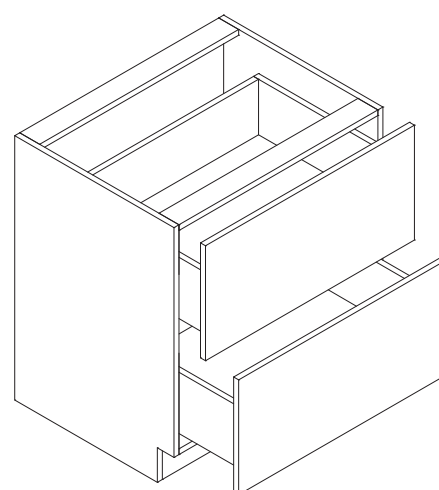

Features

- Two drawers
- Drawer front 14-13/16" tall