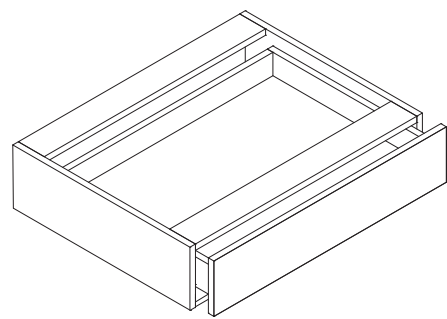

Features

- One shelf
- Finished interior and exterior

Knee Drawer

Item Code	Dimension
KD27	27"W x 6-1/2"H x 21"D
KD30	30"W x 6-1/2"H x 21"D
KD36	36"W x 6-1/2"H x 21"D

Features

- One drawer
- Drawer front 6-1/2" high