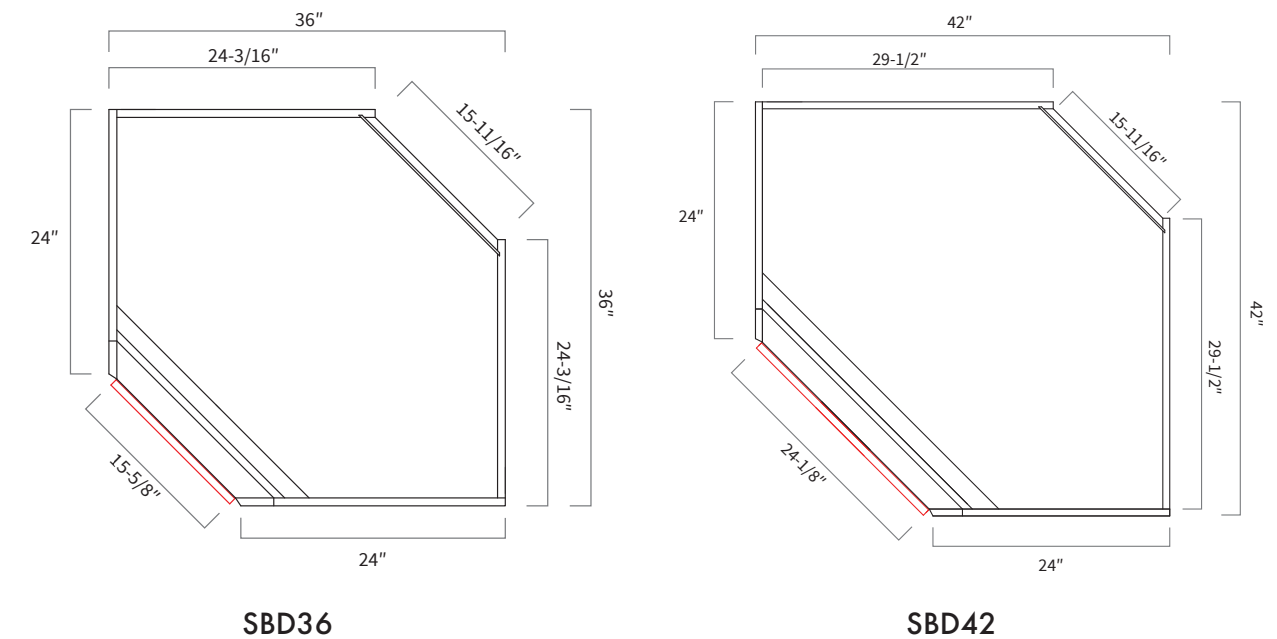

Features

- Two doors
- FSB33 Opening 31-1/2"W x 10-1/2"H
- FSB36 Opening 34-1/2"W x 10-1/2"H
- FSB39 Opening 37-1/2"W x 10-1/2"H