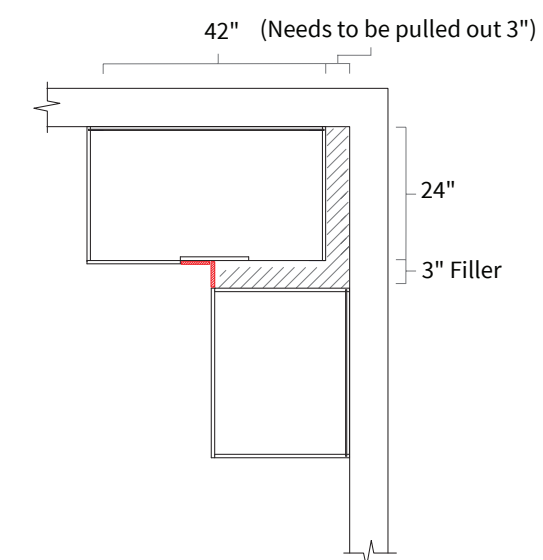

Base Blind Corner 42"

Item Code	Dimension
BBC42	42"W x 34-1/2"H x 24"D

Features

- One full height door 17-7/8" wide, 16-1/2" opening
- Hinges on the central stile
- Filler needs to be ordered separately
- One shelf

Opening Dimensions

Installation Diagram

Opening Dimensions

Installation Diagram

Base Lazy Susan

Item Code	Dimension
BLS33	33"W x 34-1/2"H x 24"D
BLS36	36"W x 34-1/2"H x 24"D

Features

- Full height bi-folding door
- Two wooden susan included
- Wooden susan 26-1/4" diameter
- Soft close not available