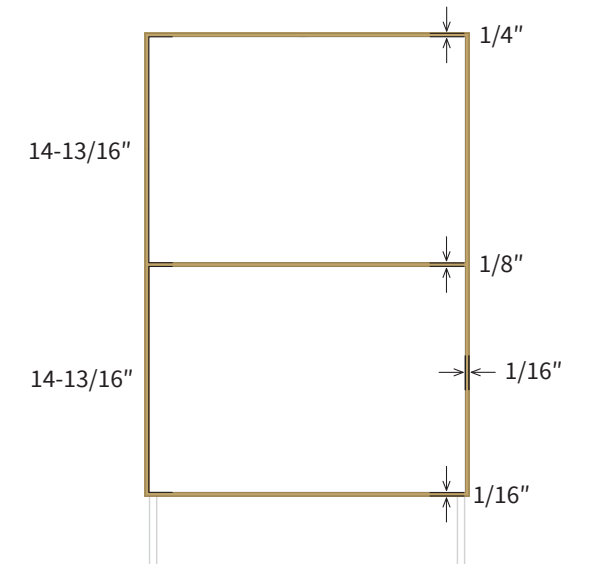

5

DOOR & OVERLAY MEASUREMENTS