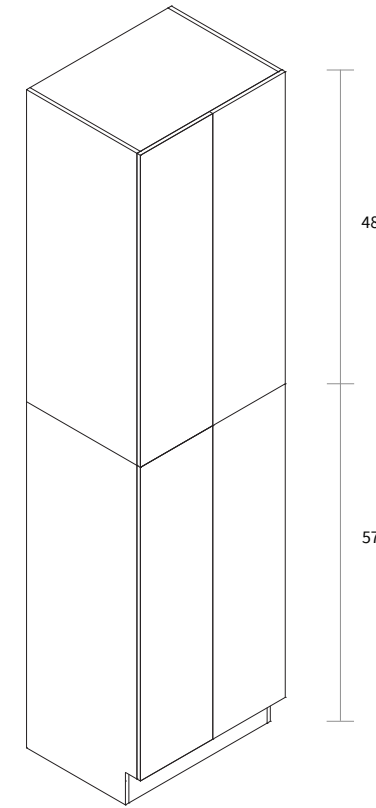

Wall Pantry Double Door 24" Wide

Item Code	Dimension
WP2493	24"W x 93"H x 24"D

Features

- Four doors
- Five shelves
- Toe kick box is separated from the cabinet box

Wall Pantry Double Door 30" Wide

Item Code	Dimension
WP3093	30"W x 93"H x 24"D

Features

- Four doors
- Five shelves
- Toe kick box is separated from the cabinet box

Wall Pantry Double Door 24" Wide

Item Code	Dimension
WP24105	24"W x 105"H x 24"D

Features

- Four doors
- Six shelves
- Box is separated into TOP & BOTTOM two portions

Wall Pantry Double Door 30" Wide

Item Code	Dimension
WP30105	30"W x 105"H x 24"D

Features

- Four doors
- Six shelves
- Box is separated into TOP & BOTTOM two portions

Wall Pantry Double Door 36" Wide

Item Code	Dimension
WP3693	36"W x 93"H x 24"D