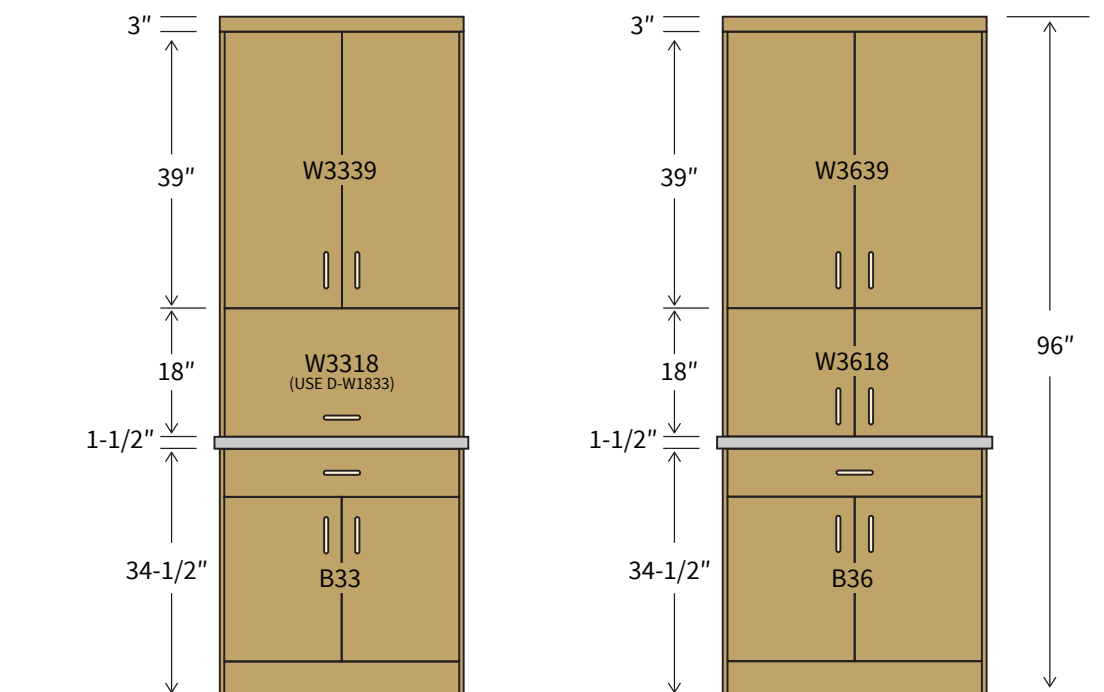

3

CABINET PLANNING

Sit-On-Counter Cabinet for 8' Ceiling

- Use any 18"H wall cabinets as the sit-on-counter cabinet
- 24", 27", 33" wide cabinets can be upgraded to lift-up door
- Add finished end panels on the sides for seamless integration

Features

- Two doors
- One shelf

Wall Blind Corner 27"

Item Code	Dimension
WBC2715	27"W x 15"H x 12"D
WBC2733*	27"W x 33"H x 12"D
WBC2739**	27"W x 39"H x 12"D

Features

- One door 14-7/8" wide, 13-5/8" opening
- Hinges on the central stile
- Cabinet can be flipped for left/right application
- Filler needs to be ordered separately