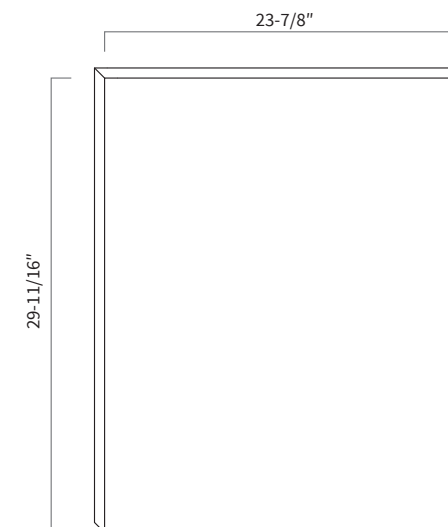

Features

- Panel ready for dishwasher