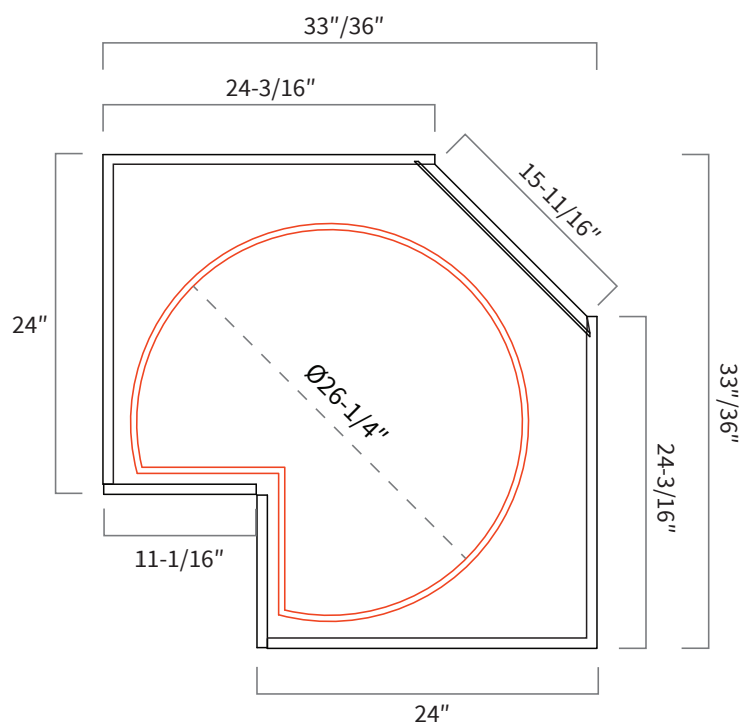

Base Blind Corner 42"

Item Code	Dimension
BBC42	42"W x 34-1/2"H x 24"D

Features

- One full height door 17-7/8" wide, 16-1/2" opening
- Hinges on the central stile
- Filler needs to be ordered separately
- One shelf

Opening Dimensions

Installation Diagram

Opening Dimensions

Installation Diagram

Base Lazy Susan

Item Code	Dimension
BLS33	33"W x 34-1/2"H x 24"D
BLS36	36"W x 34-1/2"H x 24"D

Features

- Full height bi-folding door
- Two wooden susan included
- Wooden susan 26-1/4" diameter
- Soft close not available