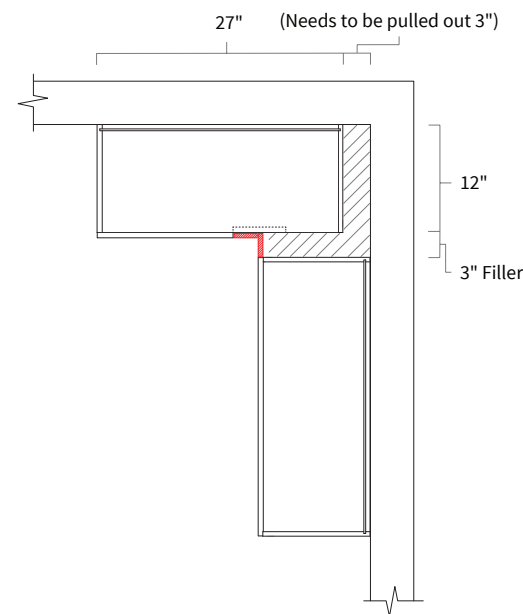

Features

- Two doors
- One shelf

Wall Blind Corner 27"

Item Code	Dimension
WBC2715	27"W x 15"H x 12"D
WBC2733*	27"W x 33"H x 12"D
WBC2739**	27"W x 39"H x 12"D

Features

- One door 14-7/8" wide, 13-5/8" opening
- Hinges on the central stile
- Cabinet can be flipped for left/right application
- Filler needs to be ordered separately

*Two shelves

**Three shelves

Opening Dimensions

Installation Diagram

Wall Blind Corner 30"

Item Code	Dimension
WBC3015	30"W x 15"H x 12"D
WBC3033*	30"W x 33"H x 12"D
WBC3039**	30"W x 39"H x 12"D

Features

- One door 17-7/8" wide, 16-1/2" opening
- Hinges on the central stile
- Cabinet can be flipped for left/right application
- Filler needs to be ordered separately

*Two shelves

**Three shelves

Opening Dimensions

Installation Diagram

Wall Diagonal Corner 24"

Item Code	Dimension
WDC2415	24"W x 15"H x 12"D
WDC2433*	24"W x 33"H x 12"D
WDC2439**	24"W x 39"H x 12"D

Features