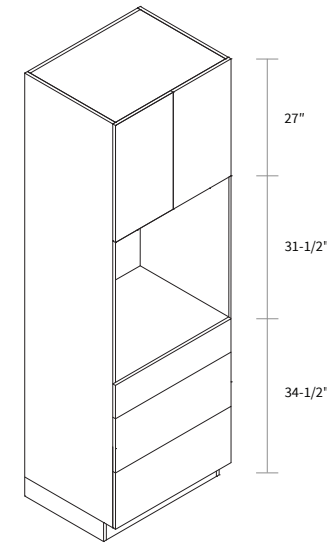

Features

- Opening 28-9/16"W x 31-1/2"H
- One shelf
- One small drawer and two big drawers
- Filler needs to be ordered separately
- Toe kick box is separated from the cabinet box