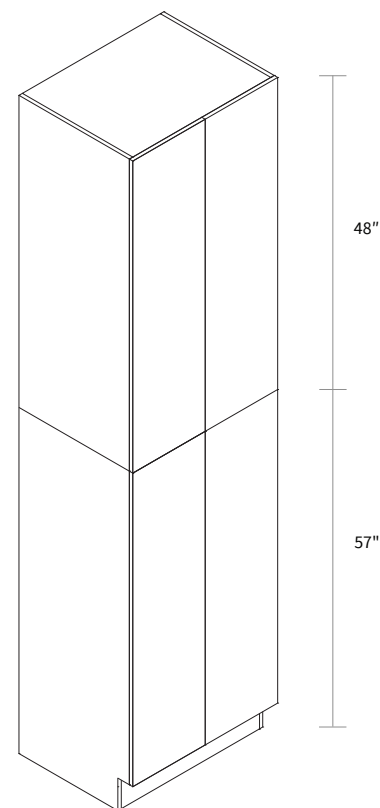

Wall Pantry Double Door 24" Wide

Item Code	Dimension
WP2493	24"W x 93"H x 24"D

Features

- Four doors
- Five shelves
- Toe kick box is separated from the cabinet box

Wall Pantry Double Door 30" Wide

Item Code	Dimension
WP3093	30"W x 93"H x 24"D

Features

- Four doors
- Five shelves
- Toe kick box is separated from the cabinet box

Wall Pantry Double Door 24" Wide

Item Code	Dimension
WP24105	24"W x 105"H x 24"D

Features

- Four doors
- Six shelves
- Box is separated into TOP & BOTTOM two portions

Wall Pantry Double Door 30" Wide

Item Code	Dimension
WP30105	30"W x 105"H x 24"D

Features

- Four doors
- Six shelves
- Box is separated into TOP & BOTTOM two portions

Wall Pantry Double Door 36" Wide

Item Code	Dimension
WP3693	36"W x 93"H x 24"D