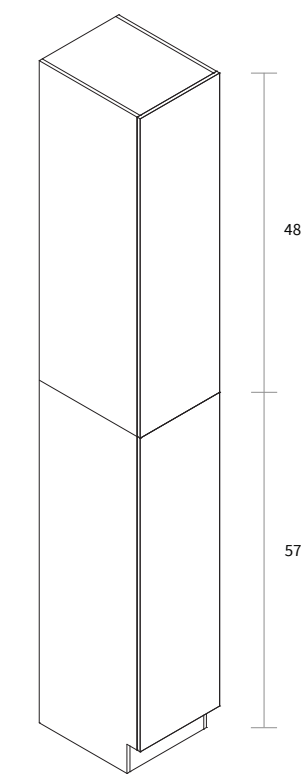

Wall Open Cabinet 48" Height

Item Code	Dimension
WOC1248	12"W x 48"H x 12-7/8"D
WOC1548	15"W x 48"H x 12-7/8"D
WOC1848	18"W x 48"H x 12-7/8"D
WOC2148	21"W x 48"H x 12-7/8"D
WOC2448	24"W x 48"H x 12-7/8"D
WOC2748	27"W x 48"H x 12-7/8"D
WOC3048	30"W x 48"H x 12-7/8"D
WOC3348	33"W x 48"H x 12-7/8"D
WOC3648	36"W x 48"H x 12-7/8"D
WOC3948	39"W x 48"H x 12-7/8"D
WOC4248	42"W x 48"H x 12-7/8"D

Wall Pantry Single Door 18" Wide

Item Code	Dimension
WP1893	18"W x 93"H x 24"D

Features

- Two doors
- Five shelves
- Toe kick box is separated from the cabinet box

Wall Pantry Single Door 15" Wide

Item Code	Dimension
WP15105	15"W x 105"H x 24"D

Features

- Two doors
- Six shelves
- Box is separated into TOP & BOTTOM two portions

Wall Pantry Single Door 18" Wide

Item Code	Dimension
WP18105	18"W x 105"H x 24"D

Features

- Two doors
- Six shelves
- Box is separated into TOP & BOTTOM two portions

Wall Pantry Double Door 24" Wide

Item Code	Dimension
WP2493	24"W x 93"H x 24"D

Features

- Four doors
- Five shelves
- Toe kick box is separated from the cabinet box

Wall Pantry Double Door 30" Wide

Item Code	Dimension
WP3093	30"W x 93"H x 24"D