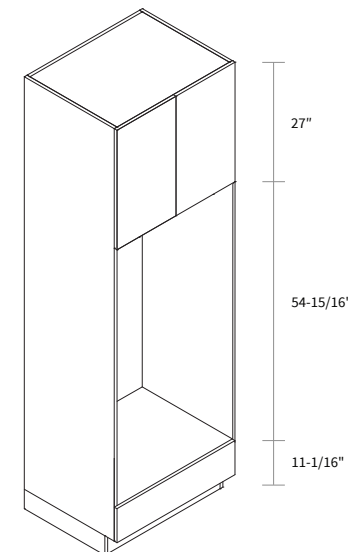

Combo Oven Pantry 93"

Item Code	Dimension
COP3093	30"W x 93"H x 24"D

Features

- Opening 28-9/16"W x 43-5/16" or 49-15/16"H
- One shelf
- One big drawer and one small drawer (removable)
- Filler needs to be ordered separately
- Toe kick box is separated from the cabinet box

Double Oven Pantry 93"

Item Code	Dimension
DOP3093	30"W x 93"H x 24"D

Features

- Opening 28-9/16" x 54-15/16"
- One shelf
- One small drawer
- Filler needs to be ordered separately
- Toe kick box is separated from the cabinet box