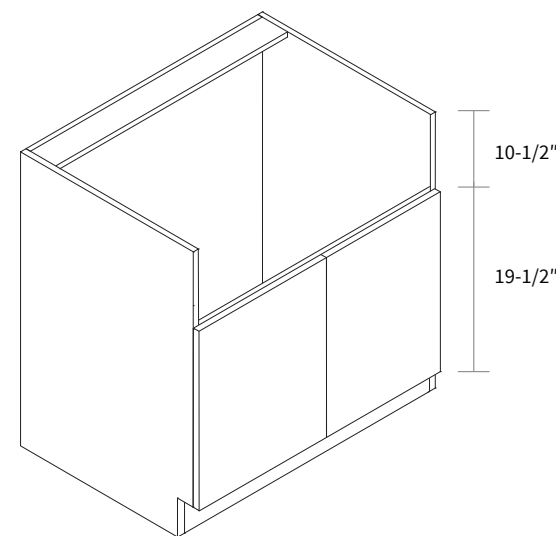

Features

- Two doors
- One false drawer front

Sink Base Diagonal Corner 24"

Item Code	Dimension
SBD36	36"W x 34-1/2"H x 24"D
SBD42	42"W x 34-1/2"H x 24"D

Features

- SBD36: Door 15-5/8" wide, 15-1/4" opening
- SBD42: Door 24-1/8" wide, 23-3/4" opening
- One false drawer front

Farm Sink Base

Item Code	Dimension
FSB33	33"W x 34-1/2"H x 24"D
FSB36	36"W x 34-1/2"H x 24"D
FSB39	39"W x 34-1/2"H x 24"D

Features

- Two doors
- FSB33 Opening 31-1/2"W x 10-1/2"H
- FSB36 Opening 34-1/2"W x 10-1/2"H
- FSB39 Opening 37-1/2"W x 10-1/2"H