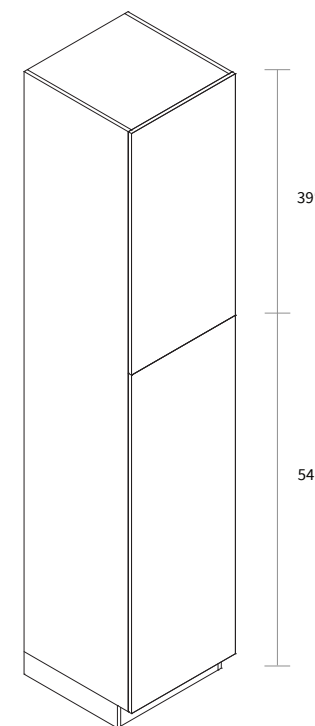

Features

- Three shelves
- Finished interior and exterior

Wall Microwave 27" Wide

Item Code	Dimension
WMC2733	27"W x 33"H x 12"D
WMC2739	27"W x 39"H x 12"D

Features

- Two doors
- Finished interior and shelf
- Bottom shelf dimension: 25-9/16"W x 18"D x 3/4"H
- Opening 25-9/16"W x 15-9/16"H

Wall Open Cabinet 48" Height

Item Code	Dimension
WOC1248	12"W x 48"H x 12-7/8"D
WOC1548	15"W x 48"H x 12-7/8"D
WOC1848	18"W x 48"H x 12-7/8"D
WOC2148	21"W x 48"H x 12-7/8"D
WOC2448	24"W x 48"H x 12-7/8"D
WOC2748	27"W x 48"H x 12-7/8"D
WOC3048	30"W x 48"H x 12-7/8"D
WOC3348	33"W x 48"H x 12-7/8"D
WOC3648	36"W x 48"H x 12-7/8"D
WOC3948	39"W x 48"H x 12-7/8"D
WOC4248	42"W x 48"H x 12-7/8"D

Features

- Three shelves
- Finished interior and exterior

Wall Pantry Single Door 15" Wide

Item Code	Dimension
WP1593	15"W x 93"H x 24"D

Features

- Two doors
- Five shelves
- Toe kick box is separated from the cabinet box

Wall Pantry Single Door 18" Wide

Item Code	Dimension
WP1893	18"W x 93"H x 24"D

Features

- Two doors
- Five shelves
- Toe kick box is separated from the cabinet box

Wall Pantry Single Door 15" Wide

Item Code	Dimension
WP15105	15"W x 105"H x 24"D