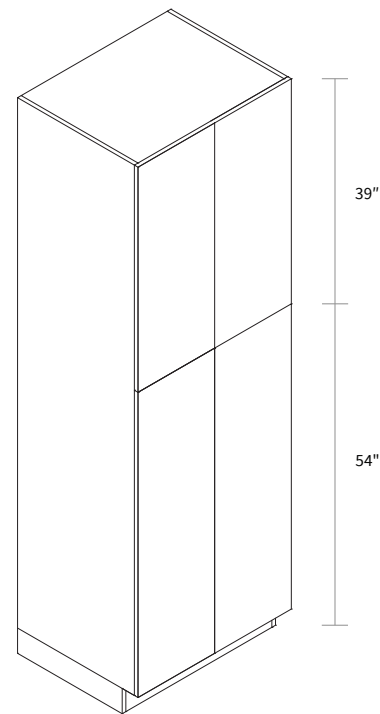

Wall Pantry Single Door 18" Wide

Item Code	Dimension
WP1893	18"W x 93"H x 24"D

Features

- Two doors
- Five shelves
- Toe kick box is separated from the cabinet box

Wall Pantry Single Door 15" Wide

Item Code	Dimension
WP15105	15"W x 105"H x 24"D

Features

- Two doors
- Six shelves
- Box is separated into TOP & BOTTOM two portions

Wall Pantry Single Door 18" Wide

Item Code	Dimension
WP18105	18"W x 105"H x 24"D

Features

- Two doors
- Six shelves
- Box is separated into TOP & BOTTOM two portions

Wall Pantry Double Door 24" Wide

Item Code	Dimension
WP2493	24"W x 93"H x 24"D

Features

- Four doors
- Five shelves
- Toe kick box is separated from the cabinet box

Wall Pantry Double Door 30" Wide

Item Code	Dimension
WP3093	30"W x 93"H x 24"D