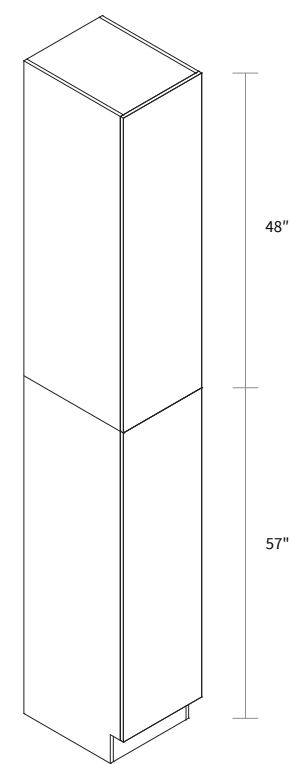

Wall Open Cabinet 48" Height

Item Code	Dimension
WOC1248	12"W x 48"H x 12-7/8"D
WOC1548	15"W x 48"H x 12-7/8"D
WOC1848	18"W x 48"H x 12-7/8"D
WOC2148	21"W x 48"H x 12-7/8"D
WOC2448	24"W x 48"H x 12-7/8"D
WOC2748	27"W x 48"H x 12-7/8"D
WOC3048	30"W x 48"H x 12-7/8"D
WOC3348	33"W x 48"H x 12-7/8"D
WOC3648	36"W x 48"H x 12-7/8"D
WOC3948	39"W x 48"H x 12-7/8"D
WOC4248	42"W x 48"H x 12-7/8"D

Wall Pantry Single Door 18" Wide

Item Code	Dimension
WP1893	18"W x 93"H x 24"D

Features

- Two doors
- Five shelves
- Toe kick box is separated from the cabinet box

Wall Pantry Single Door 15" Wide

Item Code	Dimension
WP15105	15"W x 105"H x 24"D

Features

- Two doors
- Six shelves
- Box is separated into TOP & BOTTOM two portions

Wall Pantry Single Door 18" Wide

Item Code	Dimension
WP18105	18"W x 105"H x 24"D

Features

- Two doors
- Six shelves
- Box is separated into TOP & BOTTOM two portions

Wall Pantry Double Door 24" Wide

Item Code	Dimension
WP2493	24"W x 93"H x 24"D

Features

- Four doors
- Five shelves
- Toe kick box is separated from the cabinet box

Wall Pantry Double Door 30" Wide

Item Code	Dimension
WP3093	30"W x 93"H x 24"D