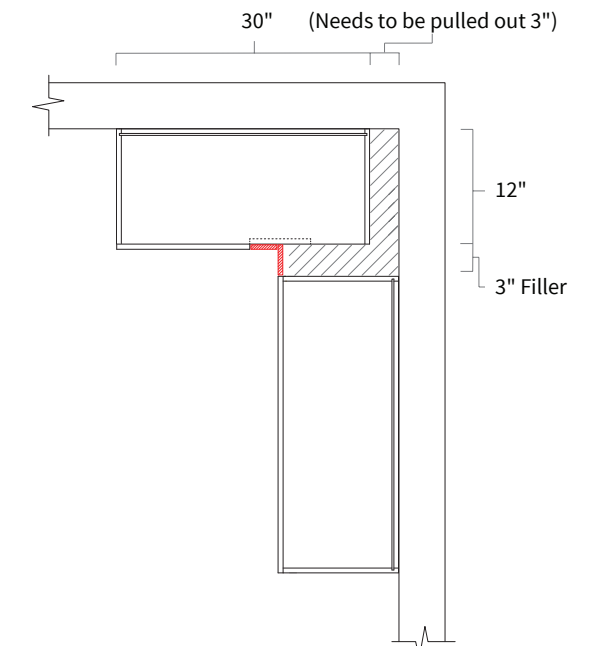

*Two shelves

**Three shelves

Opening Dimensions

Installation Diagram

Wall Blind Corner 30"

Item Code	Dimension
WBC3015	30"W x 15"H x 12"D
WBC3033*	30"W x 33"H x 12"D
WBC3039**	30"W x 39"H x 12"D

Features

- One door 17-7/8" wide, 16-1/2" opening
- Hinges on the central stile
- Cabinet can be flipped for left/right application
- Filler needs to be ordered separately

*Two shelves

**Three shelves

Opening Dimensions

Installation Diagram

Wall Diagonal Corner 24"

Item Code	Dimension
WDC2415	24"W x 15"H x 12"D
WDC2433*	24"W x 33"H x 12"D
WDC2439**	24"W x 39"H x 12"D

Features