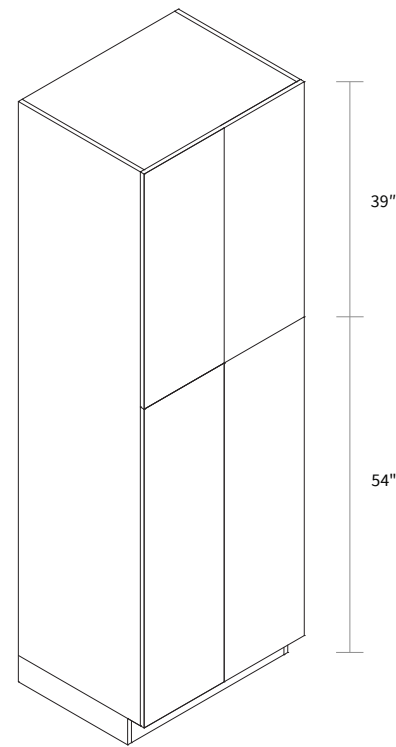

Wall Pantry Double Door 36" Wide

Item Code	Dimension
WP3693	36"W x 93"H x 24"D

Features

- Four doors
- Five shelves
- Toe kick box is separated from the cabinet box