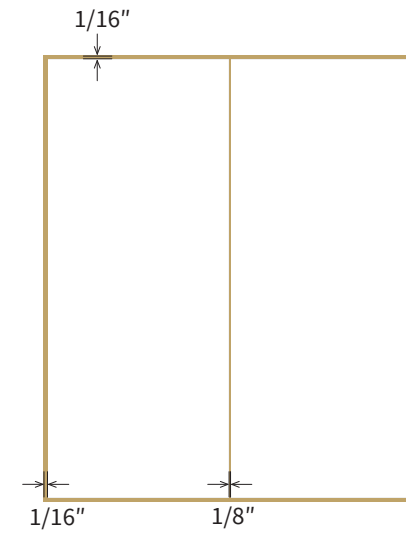

5

DOOR & OVERLAY MEASUREMENTS