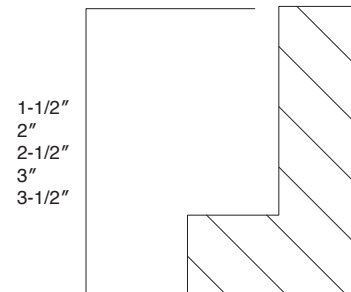

Straight Crown Molding

Item Code	Dimension
LCM1-1/2	96"W x 1-1/2"H x 2"D
LCM2	96"W x 2"H x 2"D
LCM2-1/2	96"W x 2-1/2"H x 2"D
LCM3	96"W x 3"H x 2"D
LCM3-1/2	96"W x 3-1/2"H x 2"D

Features

- Solid wood
- Contemporary style

Light Rail Molding

Item Code	Dimension
LR2	96"W x 1-1/2"H x 2"D