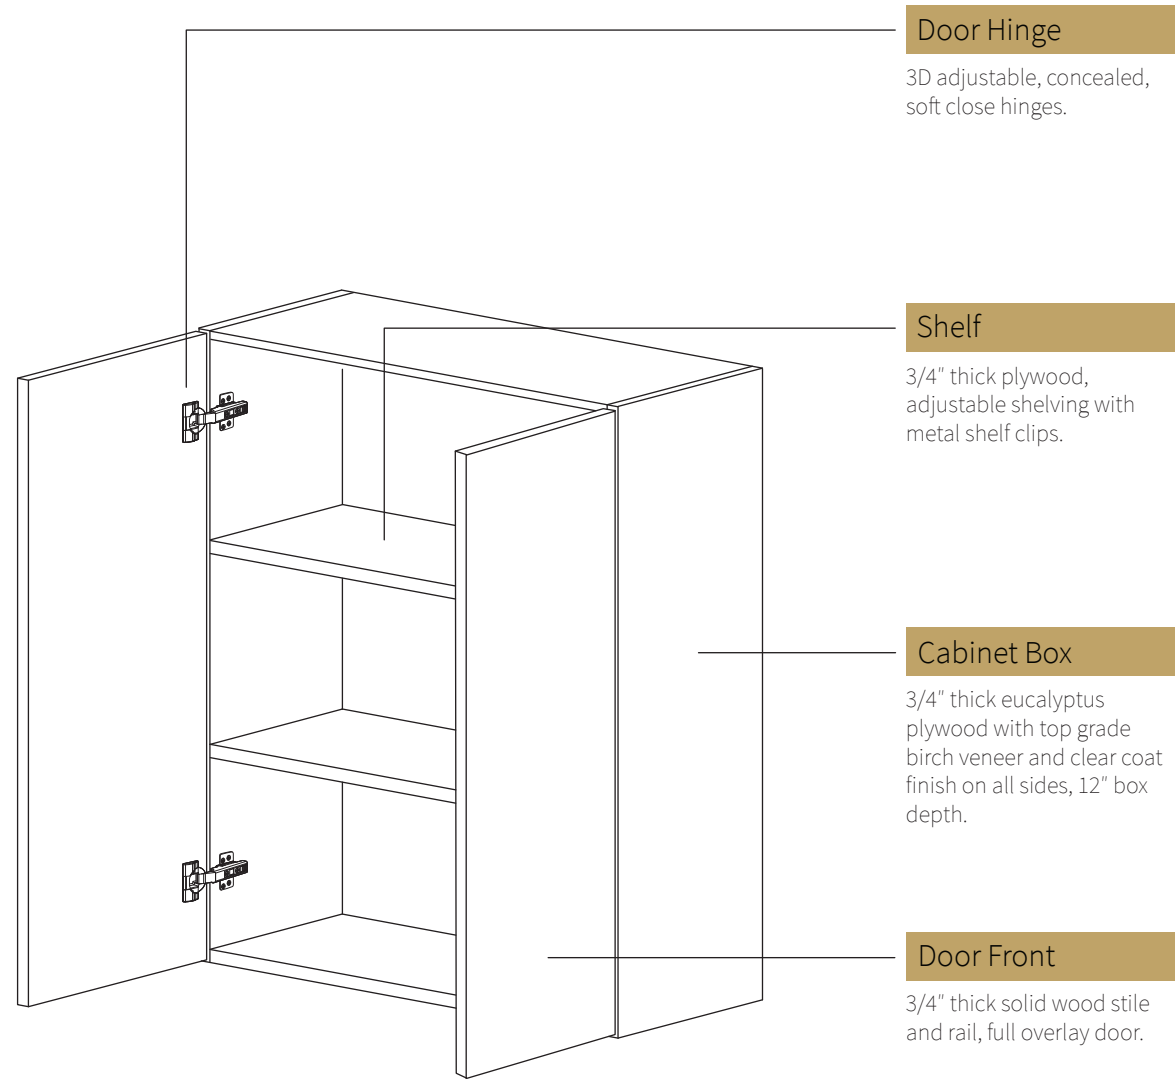

3

CABINET PLANNING

Sit-On-Counter Cabinet for 8' Ceiling

- Use any 18"H wall cabinets as the sit-on-counter cabinet
- 24", 27", 33" wide cabinets can be upgraded to lift-up door
- Add finished end panels on the sides for seamless integration

Sit-On-Counter Cabinet for 9' Ceiling

- Use any 21"H wall cabinets as the sit-on-counter cabinet
- 24", 27", 33" wide cabinets can be upgraded to lift-up doors
- Add finished end panels on the sides for seamless integration

4

CABINET CONSTRUCTION

WALL CABINET FEATURE

BASE CABINET FEATURE

5

DOOR & OVERLAY MEASUREMENTS

6

ADDITIONAL COMPONENTS