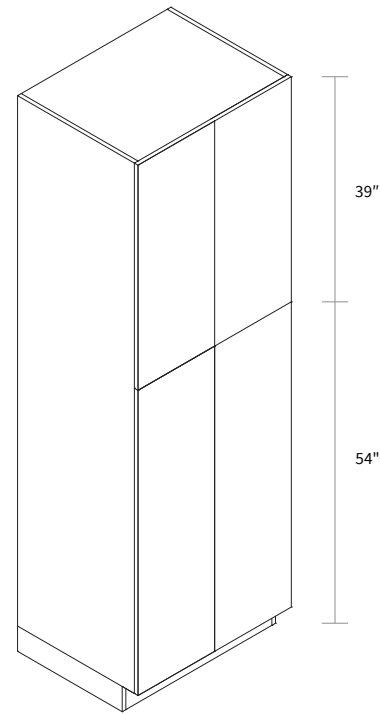

Wall Pantry Single Door 18" Wide

Item Code	Dimension
WP1893	18"W x 93"H x 24"D

Features

- Two doors
- Five shelves
- Toe kick box is separated from the cabinet box

Wall Pantry Single Door 15" Wide

Item Code	Dimension
WP15105	15"W x 105"H x 24"D

Features

- Two doors
- Six shelves
- Box is separated into TOP & BOTTOM two portions

Wall Pantry Single Door 18" Wide

Item Code	Dimension
WP18105	18"W x 105"H x 24"D

Features

- Two doors
- Six shelves
- Box is separated into TOP & BOTTOM two portions

Wall Pantry Double Door 24" Wide

Item Code	Dimension
WP2493	24"W x 93"H x 24"D

Features

- Four doors
- Five shelves
- Toe kick box is separated from the cabinet box

Wall Pantry Double Door 30" Wide

Item Code	Dimension
WP3093	30"W x 93"H x 24"D