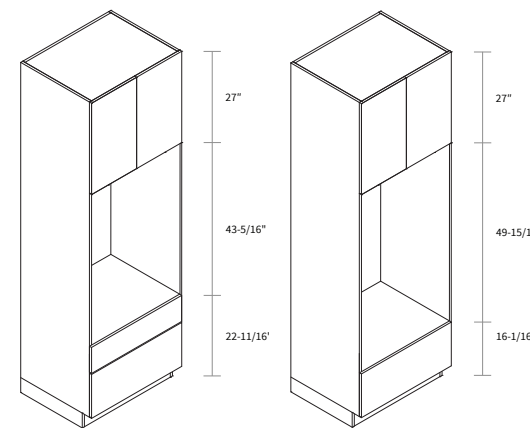

Features

- Opening 28-9/16"W x 43-5/16" or 49-15/16"H
- One shelf
- One big drawer and one small drawer (removable)
- Filler needs to be ordered separately
- Toe kick box is separated from the cabinet box