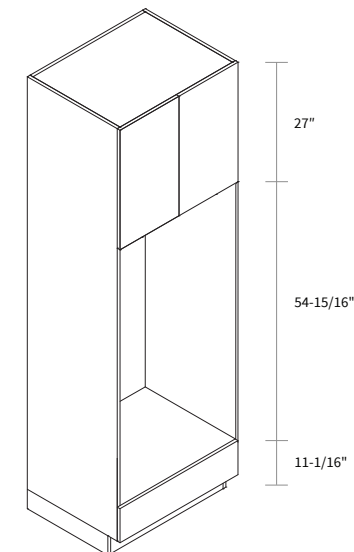

Combo Oven Pantry 93"

Item Code	Dimension
COP3093	30"W x 93"H x 24"D

Features

- Opening 28-9/16"W x 43-5/16" or 49-15/16"H
- One shelf
- One big drawer and one small drawer (removable)
- Filler needs to be ordered separately
- Toe kick box is separated from the cabinet box

Double Oven Pantry 93"

Item Code	Dimension
DOP3093	30"W x 93"H x 24"D

Features

- Opening 28-9/16" x 54-15/16"
- One shelf
- One small drawer
- Filler needs to be ordered separately
- Toe kick box is separated from the cabinet box