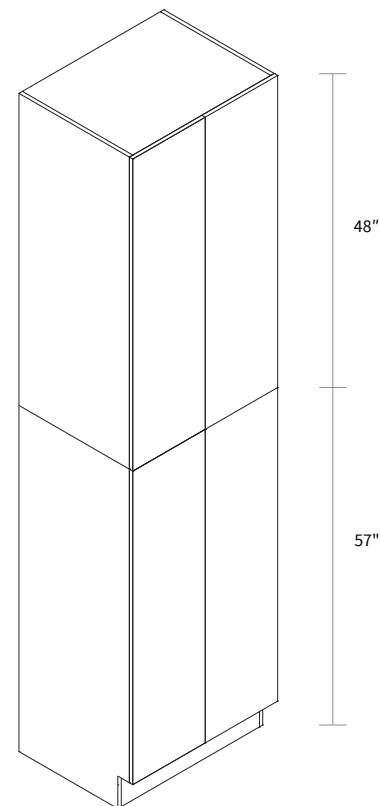

- One door
- Two shelves

Wall Single Door 39" High

Item Code	Dimension
W0939	9"W x 39"H x 12"D
W1239	12"W x 39"H x 12"D
W1539	15"W x 39"H x 12"D
W1839	18"W x 39"H x 12"D
W2139	21"W x 39"H x 12"D

Features

Wall Pantry Double Door 24" Wide

Item Code	Dimension
WP2493	24"W x 93"H x 24"D

Features

- Four doors
- Five shelves
- Toe kick box is separated from the cabinet box

Wall Pantry Double Door 30" Wide

Item Code	Dimension
WP3093	30"W x 93"H x 24"D

Features

- Four doors
- Five shelves
- Toe kick box is separated from the cabinet box

Wall Pantry Double Door 24" Wide

Item Code	Dimension
WP24105	24"W x 105"H x 24"D

Features

- Four doors
- Six shelves
- Box is separated into TOP & BOTTOM two portions

Wall Pantry Double Door 30" Wide

Item Code	Dimension
WP30105	30"W x 105"H x 24"D

Features

- Four doors
- Six shelves
- Box is separated into TOP & BOTTOM two portions

Wall Pantry Double Door 36" Wide

Item Code	Dimension
WP3693	36"W x 93"H x 24"D