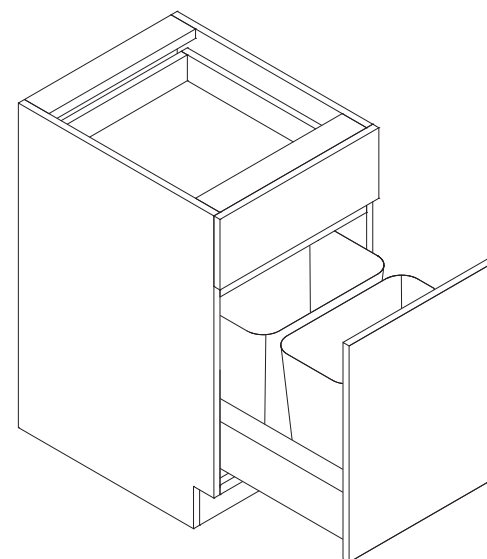

Features

- One drawer
- Double trash bins