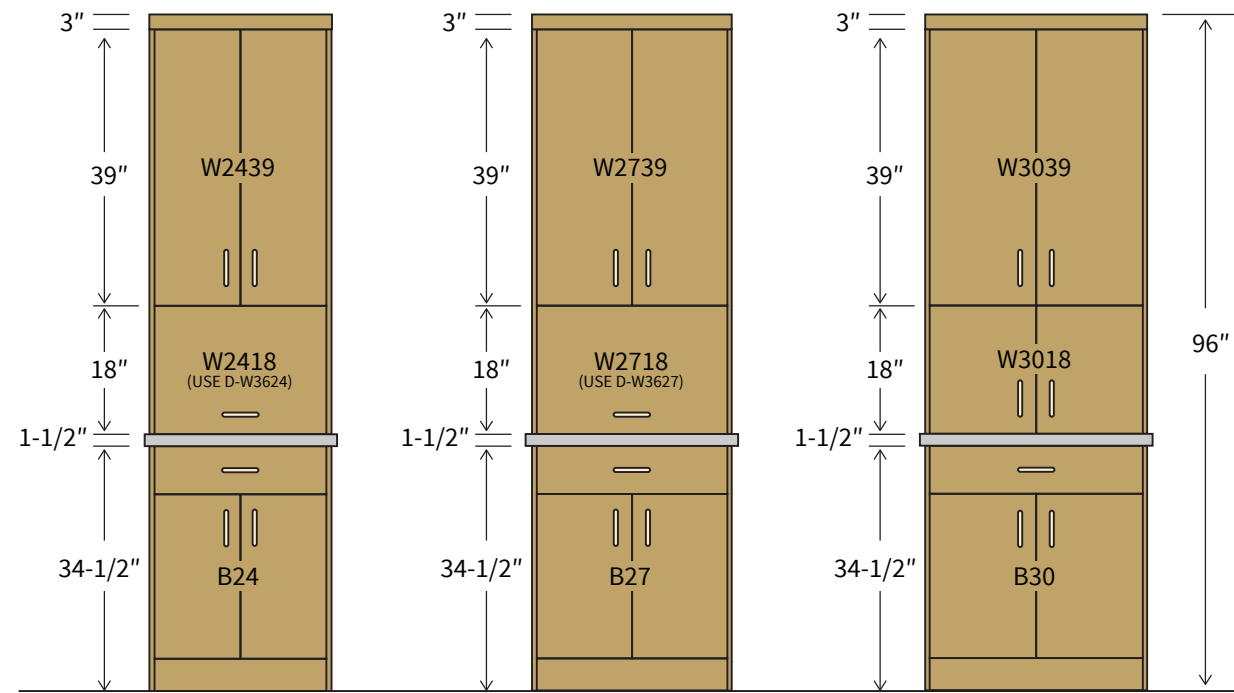

3

CABINET PLANNING

Sit-On-Counter Cabinet for 8' Ceiling

- Use any 18"H wall cabinets as the sit-on-counter cabinet
- 24", 27", 33" wide cabinets can be upgraded to lift-up door
- Add finished end panels on the sides for seamless integration

Wall Microwave 27" Wide

Item Code	Dimension
WMC2733	27"W x 33"H x 12"D
WMC2739	27"W x 39"H x 12"D

Features

- Two doors
- Finished interior and shelf
- Bottom shelf dimension: 25-9/16"W x 18"D x 3/4"H
- Opening 25-9/16"W x 15-9/16"H