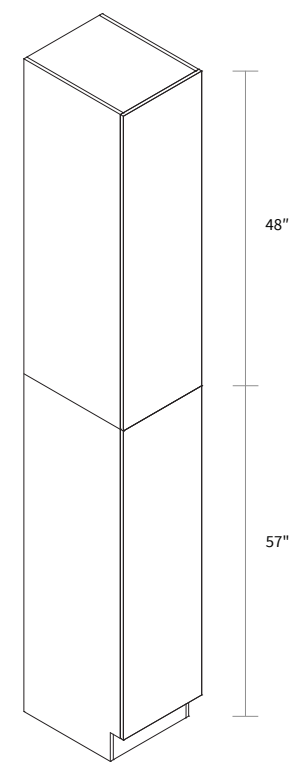

Features

- Three shelves
- Finished interior and exterior

Wall Pantry Single Door 15" Wide

Item Code	Dimension
WP1593	15"W x 93"H x 24"D

Features

- Two doors
- Five shelves
- Toe kick box is separated from the cabinet box

Wall Pantry Single Door 18" Wide

Item Code	Dimension
WP1893	18"W x 93"H x 24"D

Features

- Two doors
- Five shelves
- Toe kick box is separated from the cabinet box

Wall Pantry Single Door 15" Wide

Item Code	Dimension
WP15105	15"W x 105"H x 24"D

Features

- Two doors
- Six shelves
- Box is separated into TOP & BOTTOM two portions

Wall Pantry Single Door 18" Wide

Item Code	Dimension
WP18105	18"W x 105"H x 24"D

Features

- Two doors
- Six shelves
- Box is separated into TOP & BOTTOM two portions

Wall Pantry Double Door 24" Wide

Item Code	Dimension
WP2493	24"W x 93"H x 24"D

Features

- Four doors
- Five shelves
- Toe kick box is separated from the cabinet box

Wall Pantry Double Door 30" Wide

Item Code	Dimension
WP3093	30"W x 93"H x 24"D