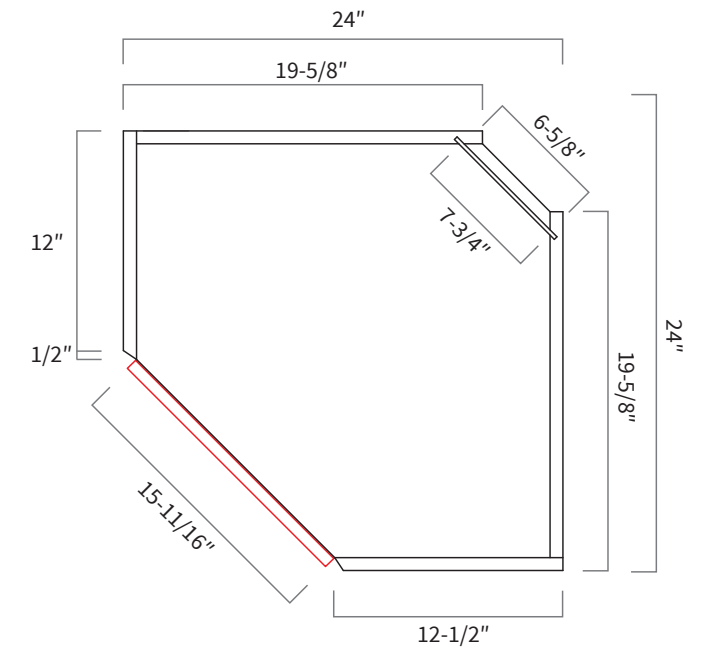

Item Code	Dimension
WBC3015	30"W x 15"H x 12"D
WBC3033*	30"W x 33"H x 12"D
WBC3039**	30"W x 39"H x 12"D

Features

- One door 17-7/8" wide, 16-1/2" opening
- Hinges on the central stile
- Cabinet can be flipped for left/right application
- Filler needs to be ordered separately
- *Two shelves
- **Three shelves

Opening Dimensions

Installation Diagram

Wall Diagonal Corner 24"

Item Code	Dimension
WDC2415	24"W x 15"H x 12"D
WDC2433*	24"W x 33"H x 12"D
WDC2439**	24"W x 39"H x 12"D

Features

- One door 15-11/16" wide, 15-1/2" opening
- *Two shelves
- **Three shelves

Wall Microwave 27" Wide

Item Code	Dimension
WMC2733	27"W x 33"H x 12"D
WMC2739	27"W x 39"H x 12"D

Features

- Two doors
- Finished interior and shelf
- Bottom shelf dimension: 25-9/16"W x 18"D x 3/4"H
- Opening 25-9/16"W x 15-9/16"H