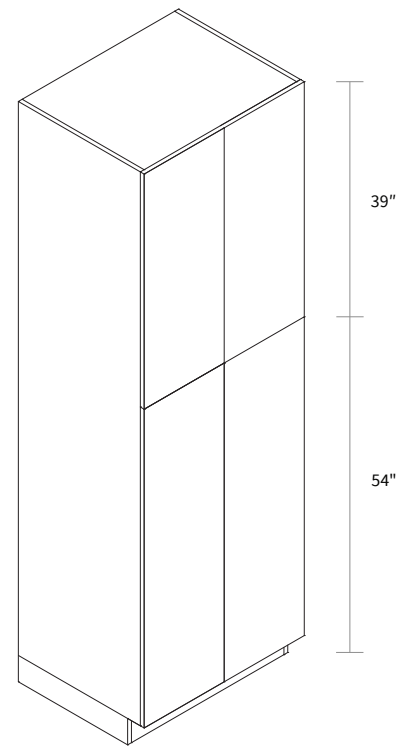

Wall Pantry Double Door 30" Wide

Item Code	Dimension
WP30105	30"W x 105"H x 24"D

Features

- Four doors
- Six shelves
- Box is separated into TOP & BOTTOM two portions

Wall Pantry Double Door 36" Wide

Item Code	Dimension
WP3693	36"W x 93"H x 24"D

Features

- Four doors
- Five shelves
- Toe kick box is separated from the cabinet box

Wall Pantry Double Door 36" Wide

Item Code	Dimension
WP36105	36"W x 105"H x 24"D

Features

- Four doors
- Six shelves
- Box is separated into TOP & BOTTOM two portions