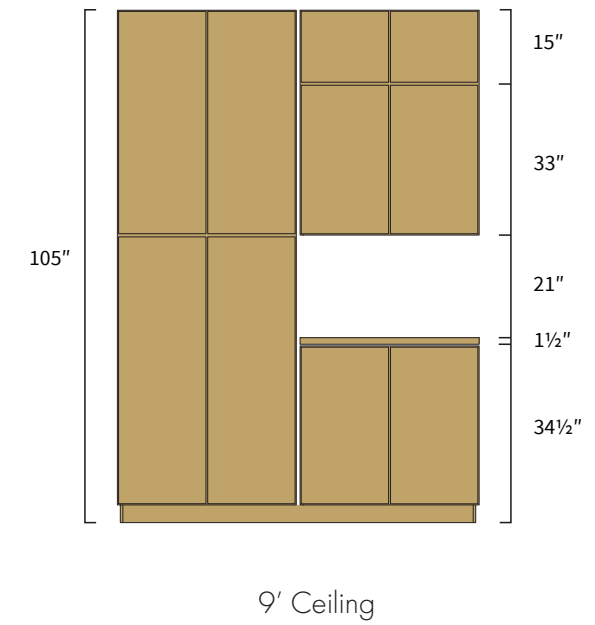

3

CABINET PLANNING

Sit-On-Counter Cabinet for 8' Ceiling

- Use any 18"H wall cabinets as the sit-on-counter cabinet
- 24", 27", 33" wide cabinets can be upgraded to lift-up door
- Add finished end panels on the sides for seamless integration