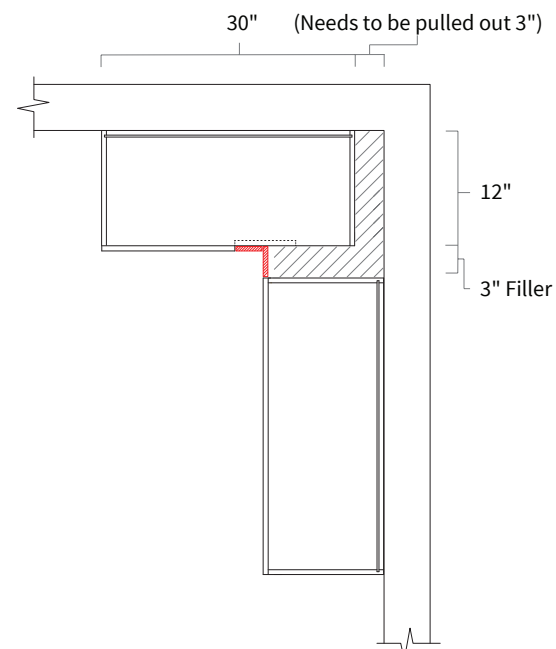

Item Code	Dimension
WBC3015	30"W x 15"H x 12"D
WBC3033*	30"W x 33"H x 12"D
WBC3039**	30"W x 39"H x 12"D

Features

- One door 17-7/8" wide, 16-1/2" opening
- Hinges on the central stile
- Cabinet can be flipped for left/right application
- Filler needs to be ordered separately
- *Two shelves
- **Three shelves

Opening Dimensions

Installation Diagram

Wall Diagonal Corner 24"

Item Code	Dimension
WDC2415	24"W x 15"H x 12"D
WDC2433*	24"W x 33"H x 12"D
WDC2439**	24"W x 39"H x 12"D

Features

- One door 15-11/16" wide, 15-1/2" opening
- *Two shelves
- **Three shelves

Wall Microwave 27" Wide

Item Code	Dimension
WMC2733	27"W x 33"H x 12"D
WMC2739	27"W x 39"H x 12"D

Features

- Two doors
- Finished interior and shelf
- Bottom shelf dimension: 25-9/16"W x 18"D x 3/4"H
- Opening 25-9/16"W x 15-9/16"H