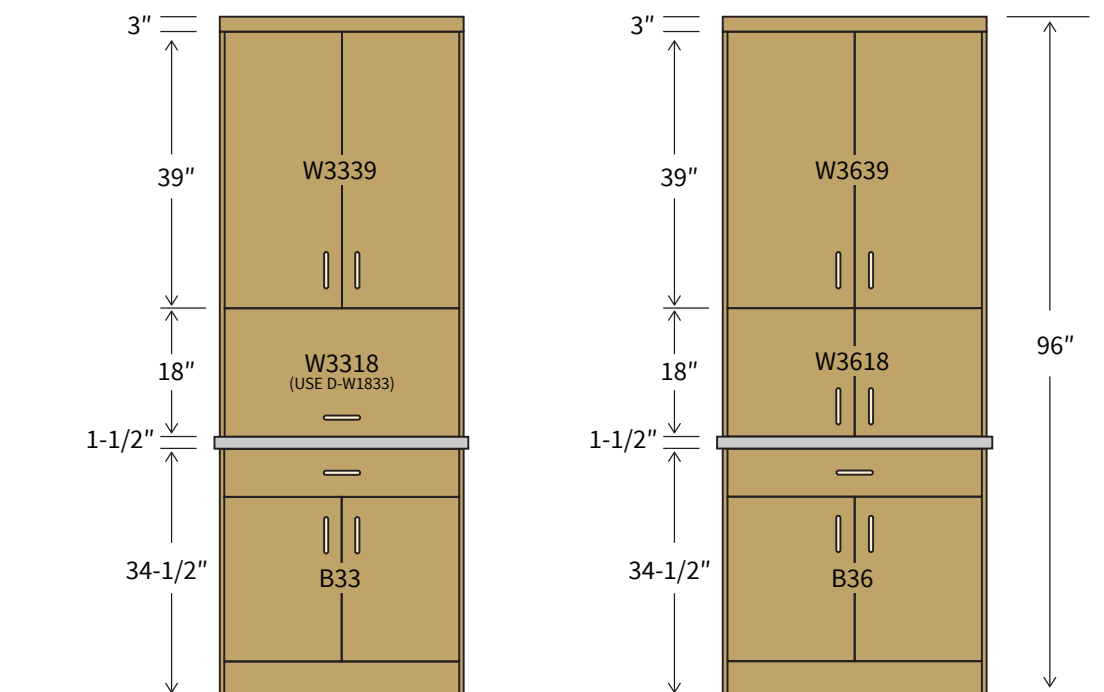

3

CABINET PLANNING

Sit-On-Counter Cabinet for 8' Ceiling

- Use any 18"H wall cabinets as the sit-on-counter cabinet
- 24", 27", 33" wide cabinets can be upgraded to lift-up door
- Add finished end panels on the sides for seamless integration

Opening Dimensions

Installation Diagram

Wall Diagonal Corner 24"

Item Code	Dimension
WDC2415	24"W x 15"H x 12"D
WDC2433*	24"W x 33"H x 12"D
WDC2439**	24"W x 39"H x 12"D

Features

- One door 15-11/16" wide, 15-1/2" opening
- *Two shelves
- **Three shelves

Wall Microwave 27" Wide

Item Code	Dimension
WMC2733	27"W x 33"H x 12"D
WMC2739	27"W x 39"H x 12"D

Features

- Two doors
- Finished interior and shelf
- Bottom shelf dimension: 25-9/16"W x 18"D x 3/4"H
- Opening 25-9/16"W x 15-9/16"H