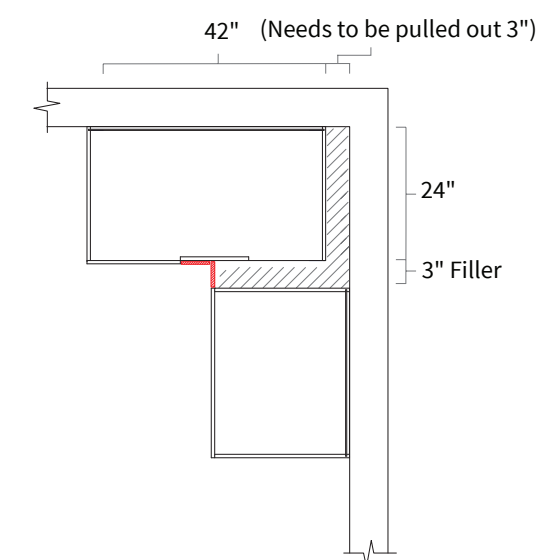

Base Blind Corner 39"

Item Code	Dimension
BBC39	39"W x 34-1/2"H x 24"D

Features

- One full height door 14-7/8" wide, 13-1/2" opening
- Hinges on the central stile
- Filler needs to be ordered separately
- One shelf

Base Blind Corner 42"

Item Code	Dimension
BBC42	42"W x 34-1/2"H x 24"D

Features

- One full height door 17-7/8" wide, 16-1/2" opening
- Hinges on the central stile
- Filler needs to be ordered separately
- One shelf

Opening Dimensions

Installation Diagram

Opening Dimensions

Installation Diagram

Base Lazy Susan

Item Code	Dimension
BLS33	33"W x 34-1/2"H x 24"D
BLS36	36"W x 34-1/2"H x 24"D

Features

- Full height bi-folding door
- Two wooden susan included
- Wooden susan 26-1/4" diameter
- Soft close not available

Spice Rack

Item Code	Dimension
BSR09	9"W x 34-1/2"H x 24"D
BSR12	12"W x 34-1/2"H x 24"D

Features

- Three levels of spice racks

Trash Bin Cabinet

Item Code	Dimension
TB15	15"W x 34-1/2"H x 24"D
TB18	18"W x 34-1/2"H x 24"D