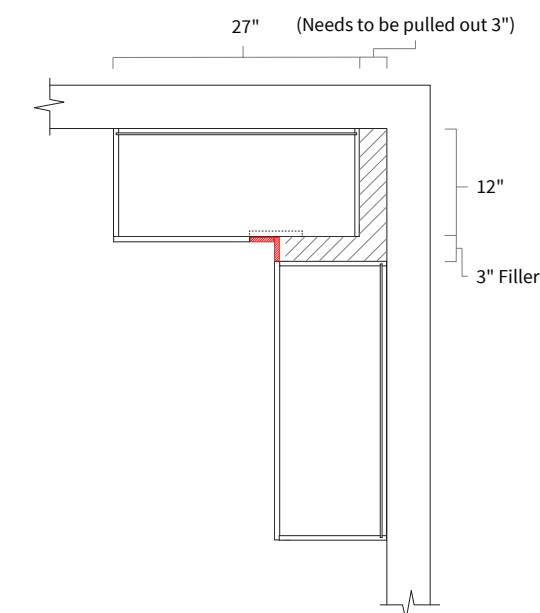

Installation Diagram