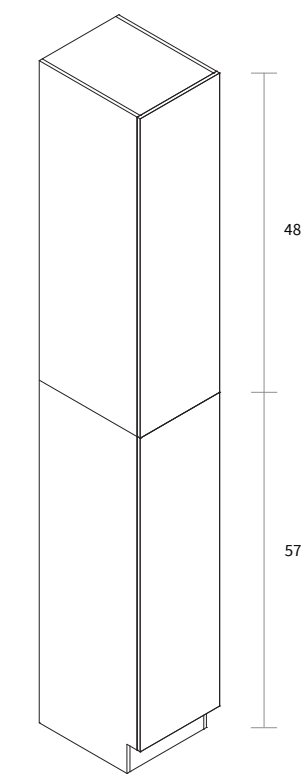

- One door
- Two shelves

Wall Single Door 39" High

Item Code	Dimension
W0939	9"W x 39"H x 12"D
W1239	12"W x 39"H x 12"D
W1539	15"W x 39"H x 12"D
W1839	18"W x 39"H x 12"D
W2139	21"W x 39"H x 12"D

Features

Wall Pantry Single Door 18" Wide

Item Code	Dimension
WP1893	18"W x 93"H x 24"D

Features

- Two doors
- Five shelves
- Toe kick box is separated from the cabinet box

Wall Pantry Single Door 15" Wide

Item Code	Dimension
WP15105	15"W x 105"H x 24"D

Features

- Two doors
- Six shelves
- Box is separated into TOP & BOTTOM two portions

Wall Pantry Single Door 18" Wide

Item Code	Dimension
WP18105	18"W x 105"H x 24"D

Features

- Two doors
- Six shelves
- Box is separated into TOP & BOTTOM two portions

Wall Pantry Double Door 24" Wide

Item Code	Dimension
WP2493	24"W x 93"H x 24"D

Features

- Four doors
- Five shelves
- Toe kick box is separated from the cabinet box

Wall Pantry Double Door 30" Wide

Item Code	Dimension
WP3093	30"W x 93"H x 24"D