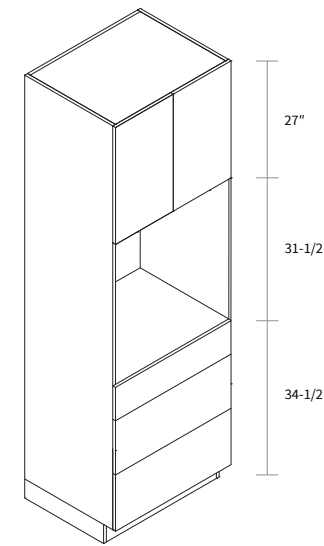

Wall Pantry Double Door 30" Wide

Item Code	Dimension
WP30105	30"W x 105"H x 24"D

Features

- Four doors
- Six shelves
- Box is separated into TOP & BOTTOM two portions

Wall Pantry Double Door 36" Wide

Item Code	Dimension
WP3693	36"W x 93"H x 24"D

Features

- Four doors
- Five shelves
- Toe kick box is separated from the cabinet box

Wall Pantry Double Door 36" Wide

Item Code	Dimension
WP36105	36"W x 105"H x 24"D

Features

- Four doors
- Six shelves
- Box is separated into TOP & BOTTOM two portions

Single Oven Pantry 93"

Item Code	Dimension
SOP3093	30"W x 93"H x 24"D

Features

- Opening 28-9/16"W x 31-1/2"H
- One shelf
- One small drawer and two big drawers
- Filler needs to be ordered separately
- Toe kick box is separated from the cabinet box