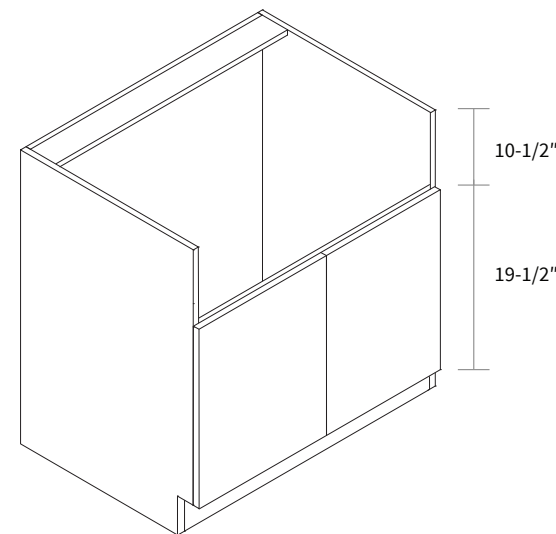

Features

- Two doors
- One false drawer front

Sink Base Diagonal Corner 24"

Item Code	Dimension
SBD36	36"W x 34-1/2"H x 24"D
SBD42	42"W x 34-1/2"H x 24"D

Features

- SBD36: Door 15-5/8" wide, 15-1/4" opening
- SBD42: Door 24-1/8" wide, 23-3/4" opening
- One false drawer front

Farm Sink Base

Item Code	Dimension
FSB33	33"W x 34-1/2"H x 24"D
FSB36	36"W x 34-1/2"H x 24"D
FSB39	39"W x 34-1/2"H x 24"D

Features

- Two doors
- FSB33 Opening 31-1/2"W x 10-1/2"H
- FSB36 Opening 34-1/2"W x 10-1/2"H
- FSB39 Opening 37-1/2"W x 10-1/2"H